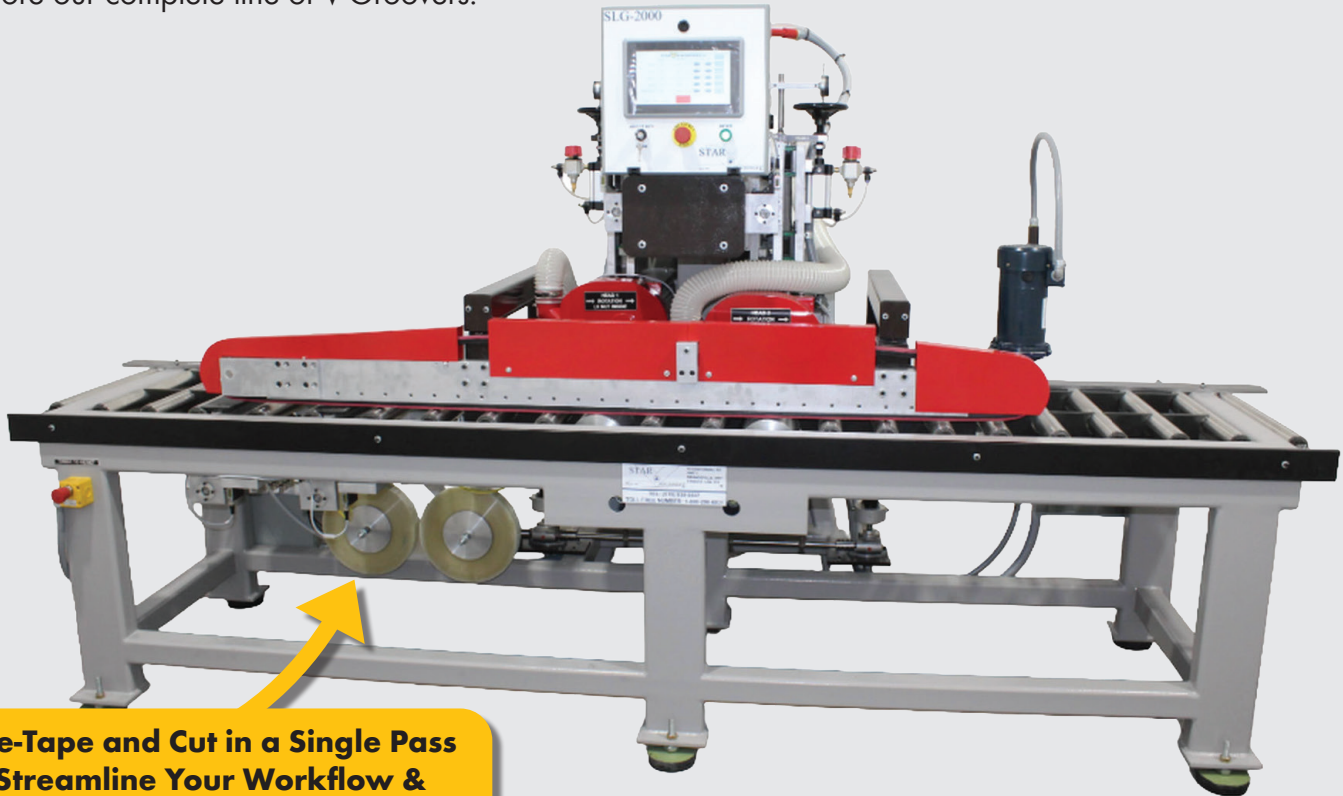

THE BEST V-GROOVERS ON THE MARKET!

V-Groovers for Every Budget

From high-production, fully automated systems to versatile semi-automatic options. Explore our complete line of V-Groovers.

Time to Elevate Your V-Grooving

Expertly engineered machines, built and supported in North America, backed by a 2-year warranty.

**Pre-Tape and Cut in a Single Pass
Streamline Your Workflow &
Reduce Production Time**

COUNTER TOP SHOPS