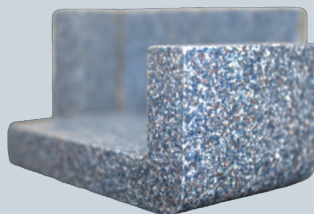

COUNTER TOP SHOPS

- Cove Back Splashes
- Counter Drops
- Pre-Tape and Single Pass Cuts

ARCHITECTURAL MILLWORK

- Floating Shelves
- Door Jambs
- Column Wraps & More

Würth Louis and Company • (800) 422-4389 • www.wurthlac.com

OPT-OUT INFORMATION: You may request Würth Louis and Company not to send any future advertisements to a telephone facsimile machine or machines. Failure to comply with such a request in the form prescribed by law, within the shortest time prescribed by law not to exceed 30 days, is unlawful. If you wish to discontinue future fax advertisements from Würth Louis and Company, Please send your request by Email to: creditdepartment@wurthlac.com, or by Fax to: 800-944-7494 or by Calling: 800-422-4389 option 2. Your request should specify the telephone numbers or numbers of each telephone facsimile machine to which the request relates.