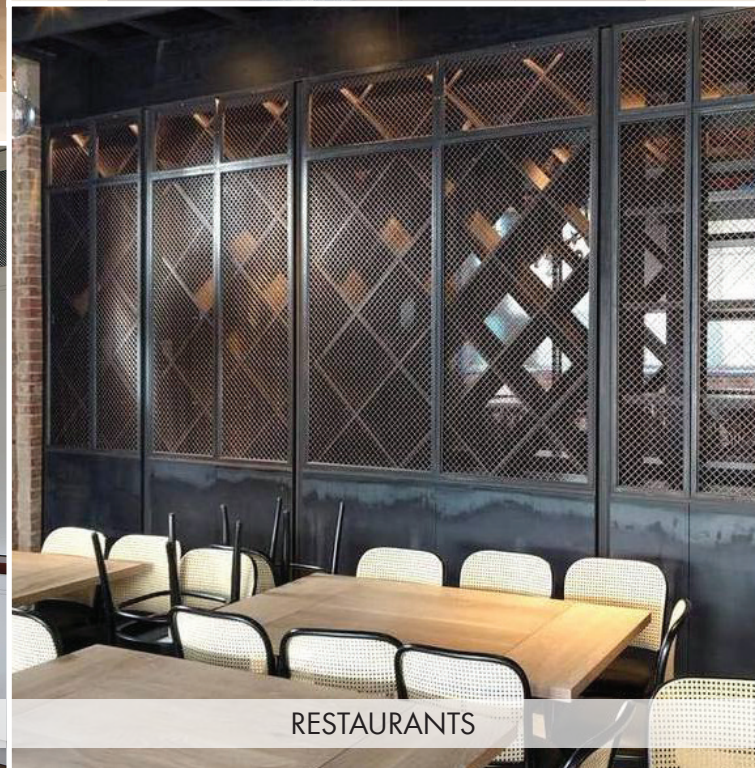

LIVING ROOMS

RESTAURANTS

Kent Design Decorative Wire Grills

RE25 Wire Grills

- Sheet Size: 36" x 48"
- Wire Size: 1/32" x 3/32"
- Wire Style: Flat
- Mesh Size: 3/16"
- Percentage of Open Area: Approx. 11.00%