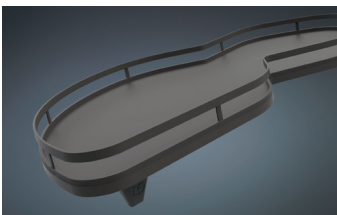

Anthracite/Anthracite