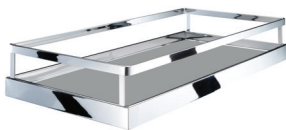

Chrome/Anthracite