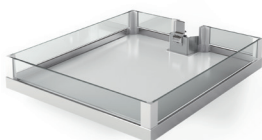

Lavido Pantry Pull-Out

Chrome/White

Chrome/Anthracite

Chrome/Maple

Chrome/White

Lavido Pantry w/Soft-Open/Soft-Close 4 & 5 Shelf Kits

- Arena Plus adjustable shelves (shelf depth x height: 18.5"D x 3.375"H)
- Load rating: 285 lbs.
- Rail Type: Arena Select (glass wrapped around shelf)
- 4 or 5 Shelf kit includes: (4) or (5) shelves, frame, soft-open/soft-close slide mechanism, door bracket & top guide