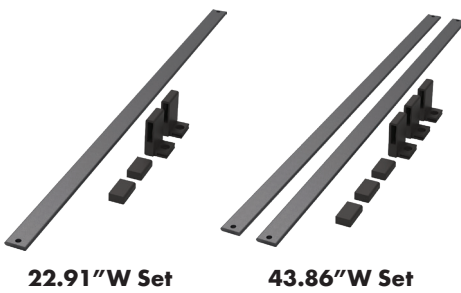

Shoe Fence

- Simple shoe organization for the closet
- Ideal for cabinets with shallow depth
- Suitable for any shoe
- Can be cut to size
- 22.91"W set includes: (1) fence & (2) mounts
- 43.86"W set includes: (2) fences & (3) mounts

Black Item #	Champagne Item #	Size	Sold In
KSB2387237021	KSB2387239853	22.91"W x .95"D x 1.5"H	Set
KSB2384387021	KSB2384389853	43.86"W x .95"D x 1.5"H	Set