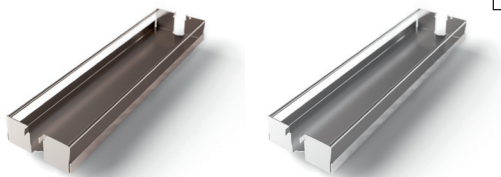

Dispensa BPO Door/Drawer Height 20" - 28"

Chrome/Maple

Arena Style, Anthracite/Anthracite

Arena Style, Chrome/Anthracite

Arena Classic, Champagne/Maple

Arena Classic, Chrome/Maple

Dispensa BPO w/Soft-Close

- Base pull-out w/adjustable Arena Plus shelves
- Load rating: 60 lbs.
- Shelf depth x shelf height: 20.375"D x 4.1875"H
- Application: door/drawer, 20" - 28"
- Rail Type: Arena Classic (2 rails wrapped around shelf) offered finishes: chrome/maple, champagne/maple & chrome/white
- Rail Type: Arena Style (1 rail wrapped around shelf) offered finish: chrome/anthracite & anthracite/anthracite

Includes: (2) Arena Plus shelves, frame, soft-close slide mechanism, door bracket & top guide.

Packing & Sold In: Kits.

Arena Style			
Anthracite / Anthracite Item #	Chrome / Anthracite Item #	MCO	Shelf Width
KSBDB4520AN-AN	KSBDB4520CH-AN	4.5"	4"
-	KSBDB5520CH-AN	5.5"	5"
KSBDB7520AN-AN	KSBDB7520CH-AN	7.5"	7"
-	KSBDB8520CH-AN	8.5"	8"
KSBDB10520AN-AN	KSBDB10520CH-AN	10.5"	10"
-	KSBDB11520CH-AN	11.5"	11"
KSBDB13520AN-AN	KSBDB13520CH-AN	13.5"	13"
-	KSBDB14520CH-AN	14.5"	14"
KSBDB16520AN-AN	KSBDB16520CH-AN	16.5"	16"
-	KSBDB17520CH-AN	17.5"	17"
KSBDB19520AN-AN	KSBDB19520CH-AN	19.5"	19"
-	KSBDB20520CH-AN	20.5"	20"

Dispensa BPO Metal Shelves

Silver/Silver

Champagne

Silver

Dispensa BPO Metal Shelves w/Soft-Close Full Height 24" - 32"

- Base pull-out w/adjustable shelves
- Load rating: 60 lbs.
- Shelf depth x shelf height: 20.375"D x 4.1875"H
- Application: full height, 24"- 32"