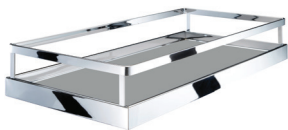

Chrome/Anthracite