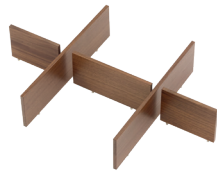

Cross Divider for Perforated Panel 5-Piece Set

• Used with Perforated Panel
• Size of (2) pieces: 12.75"W x .3125"D x 3.5625"H
• Size of (2) pieces: 4.9375"W x .3125"D x 3.5625"H
• Size of (1) piece: 7.5"W x .3125"D x 3.5625"H

Birch Item #	Walnut Item #	Sold In
KSB0091800372	KSB0091800373	Set