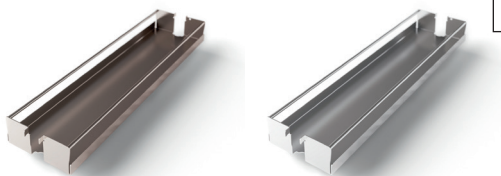

Champagne

Silver

Dispensa BPO Metal Shelves w/Soft-Close Door/Drawer 20" - 28"

- Base pull-out w/adjustable shelves
- Load rating: 60 lbs.
- Shelf depth x shelf height: 20.375"D x 4.1875"H
- Application: door/drawer, 20"- 28"

Includes: (2) metal shelves, frame, soft-close slide mechanism, door bracket & top guide.

Packing & Sold In: Kits.

Champagne / Champagne Item #	Silver / Silver Item #	MCO	Shelf Width
KSBDDB3820CP-CP	KSBDDB3820SV-SV	3.875"	3.375"
KSBDDB4520CP-CP	KSBDDB4520SV-SV	4.5"	4"
KSBDDB5520CP-CP	KSBDDB5520SV-SV	5.5"	5"
KSBDDB7520CP-CP	KSBDDB7520SV-SV	7.5"	7"