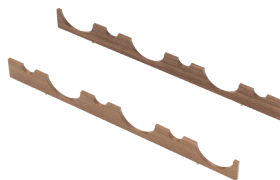

Bottle Rack for Perforated Panel

• Size: 20.6875"W x .3125"D x 1.9375"H

Birch Item #	Walnut Item #	Sold In
KSB0091820372	KSB0091820373	Each