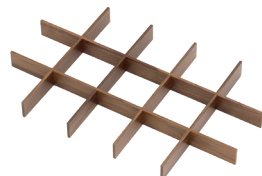

Cross Divider

• Size: 20.6875"W x 12.75"D x 1.625"H

Birch Item #	Walnut Item #	Sold In
KSB0091840372	KSB0091840373	Each