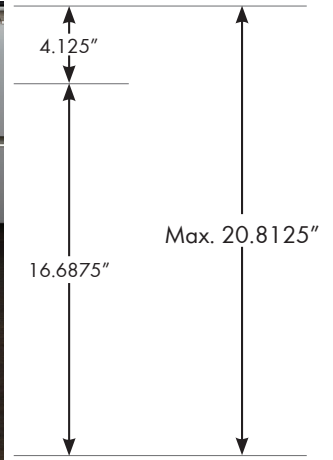

Sold In: Sets.

Arena Classic				
Champagne / Maple Item #	Chrome / Maple Item #	Chrome / White Item #	Diameter	Post Height
KSB2500620103	KSB2501230005	KSB2501990005	19.625"	32" - 36.5"
KSB2500910103	KSB2501240005	KSB2502200005	19.625"	38" - 42.25"

Arena Style		
Chrome / Anthracite Item #	Diameter	Post Height
KSB2850270005	19.625"	32" - 36.5"
KSB2850280005	19.625"	38" - 42.25"

StraightLine

Drawer Measurements for StraightLine

- If drawer is deeper than 16.6875", please order depth extender, see below
- Drawer width and depth variable by cutting depth extender