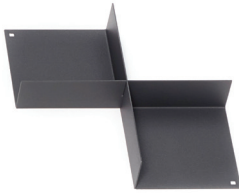

Drawer Box Cross Insert

• Size: 11.25"W x 7.75"D x 1.4375"H

Graphite Black Item #	Sold In
KSB2505499844	Each