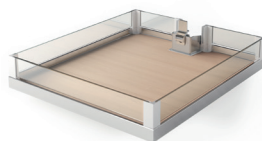

Lavido Pantry Pull-Out

Chrome/White

Chrome/Anthracite

Chrome/Maple

Chrome/White

Lavido Pantry w/Soft-Open/Soft-Close 4 & 5 Shelf Kits

- Arena Plus adjustable shelves (shelf depth x height: 18.5"D x 3.375"H)
- Load rating: 285 lbs.
- Rail Type: Arena Select (glass wrapped around shelf)
- 4 or 5 Shelf kit includes: (4) or (5) shelves, frame, soft-open/soft-close slide mechanism, door bracket & top guide