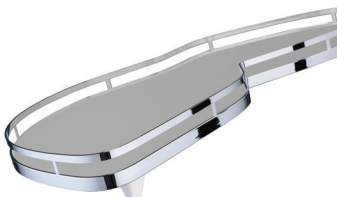

Chrome/Anthracite

Left Swinging, Arena Style					
Anthracite / Anthracite Item #	Chrome / Anthracite Item #	Size	Face Frame MCO	Frameless MCO	Min. Internal Width
KSB2850659846	KSB2850370005	40er	14-16"	14.25"-16.375"	30.75"
KSB2850679846	KSB2850390005	45er	16.125"-17.625"	16.5"-18.25"	32.5"
KSB2850699846	KSB2850410005	50er	17.75"-21.125"	18.375"-22.125"	36.25"
KSB2850719846	KSB2850430005	60er	21.25"-24.625"	22.25"-24.625"	38"

Right Swinging, Arena Style					
Anthracite / Anthracite Item #	Chrome / Anthracite Item #	Size	Face Frame MCO	Frameless MCO	Min. Internal Width
KSB2850669846	KSB2850380005	40er	14-16"	14.25"-16.375"	30.75"
KSB2850689846	KSB2850400005	45er	16.125"-17.625"	16.5"-18.25"	32.5"
KSB2850709846	KSB2850420005	50er	17.75"-21.125"	18.375"-22.125"	36.25"
KSB2850729846	KSB2850440005	60er	21.25"-24.625"	22.25"-24.625"	38"