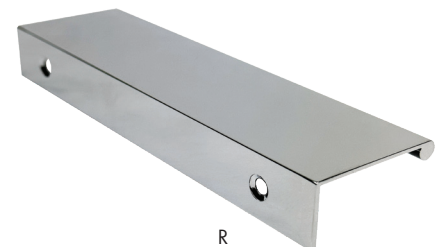

CAPITAL COLLECTION

| | Brushed Black Nickel Finish Item # | Brushed Satin Nickel Finish Item # | Matte Black Finish Item # | Type | Size | Price |
|---------|---|---|--------------------------------------|-------------|-------------|--------------|
| A, B, C | STUK306BBN | STUK306BSN | STUK306MB | Knob | 1.362" Sq. | \$1.50 |
| D, E, F | STUP203BBN-96 | STUP203BSN-96 | STUP203MB-96 | Pull | 96mm c/c | \$3.00 |
| G, H, I | STUP203BBN-288 | STUP203BSN-288 | STUP203MB-288 | Pull | 288mm c/c | \$6.00 |
| J, K, L | STUP203BBN-448 | STUP203BSN-448 | STUP203MB-448 | Pull | 448mm c/c | \$12.00 |

O

P

Q

R

| | Brushed Satin Nickel Finish Item # | Matte Black Finish Item # | Polished Chrome Finish Item # | Type | Size | Price |
|---------|---|--------------------------------------|--|-------------|--------------------------|--------------|
| A, B, C | STUK606BSN | STUK606MB | STUK606PC | Knob | 0.4375" Dia. | \$1.00 |
| D, E, F | STUP604BSN-45 | STUP604MB-45 | STUP604PC-45 | Edge Pull | 32mm c/c x 45mm Length | \$1.00 |
| G, H, I | STUP215BSN-96 | STUP215MB-96 | STUP215PC-96 | Pull | 96mm c/c Pull | \$1.50 |
| J, K, L | STUP604BSN-76 | STUP604MB-76 | STUP604PC-76 | Edge Pull | 56mm c/c x 76mm Length | \$1.50 |
| M, N, O | STUP902BSN-128 | STUP902MB-128 | STUP902PC-128 | Pull | 128mm c/c Pull | \$2.50 |
| P, Q, R | STUP604BSN-152 | STUP604MB-152 | STUP604PC-152 | Edge Pull | 112mm c/c x 152mm Length | \$2.50 |