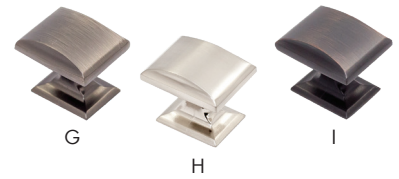

HERITAGE COLLECTION

	Antique Nickel Finish Item #	Brushed Satin Nickel Finish Item #	Oil Rubbed Bronze Finish Item #	Type	Size	Price
A, B, C	STUK301-AN	STUK301-BSN	STUK301-ORB	Knob	1.1875" Dia.	$1.50
D, E, F	STUK303-AN	STUK303-BSN	STUK303-ORB	Knob	1.25" Dia.	$1.50
G, H, I	STUK307-AN	STUK307-BSN	STUK307-ORB	Knob	1.25" Length	$1.50
J, K, L	STUP504AN-76	STUP504BSN-76	STUP504ORB-76	Cup Pull	76mm c/c	$1.50
M, N, O	STUP306AN-96	STUP306BSN-96	STUP306ORB-96	Pull	96mm c/c	$2.50
P, Q, R	STUP309AN-96	STUP309BSN-96	STUP309ORB-96	Pull	96mm c/c	$2.50
S, T, U	STUP308AN-96	STUP308BSN-96	STUP308ORB-96	Pull	96mm c/c	$2.50
V, W, X	STUP305AN-128	STUP305BSN-128	STUP305ORB-128	Pull	128mm c/c	$2.50

Pricing Effective 8/1/24. Subject to change without notice.