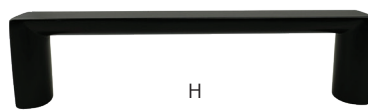

CASCADE COLLECTION

H

	Brushed Satin Nickel Finish Item #	Matte Black Finish Item #	Polished Chrome Finish Item #	Type	Size	Price
A, B, C	STUK606BSN	STUK606MB	STUK606PC	Knob	0.4375" Dia.	$1.00
D, E, F	STUP604BSN-45	STUP604MB-45	STUP604PC-45	Edge Pull	32mm c/c x 45mm Length	$1.00
G, H, I	STUP215BSN-96	STUP215MB-96	STUP215PC-96	Pull	96mm c/c Pull	$1.50
J, K, L	STUP604BSN-76	STUP604MB-76	STUP604PC-76	Edge Pull	56mm c/c x 76mm Length	$1.50
M, N, O	STUP902BSN-128	STUP902MB-128	STUP902PC-128	Pull	128mm c/c Pull	$2.50
P, Q, R	STUP604BSN-152	STUP604MB-152	STUP604PC-152	Edge Pull	112mm c/c x 152mm Length	$2.50

Pricing Effective 8/1/24. Subject to change without notice.