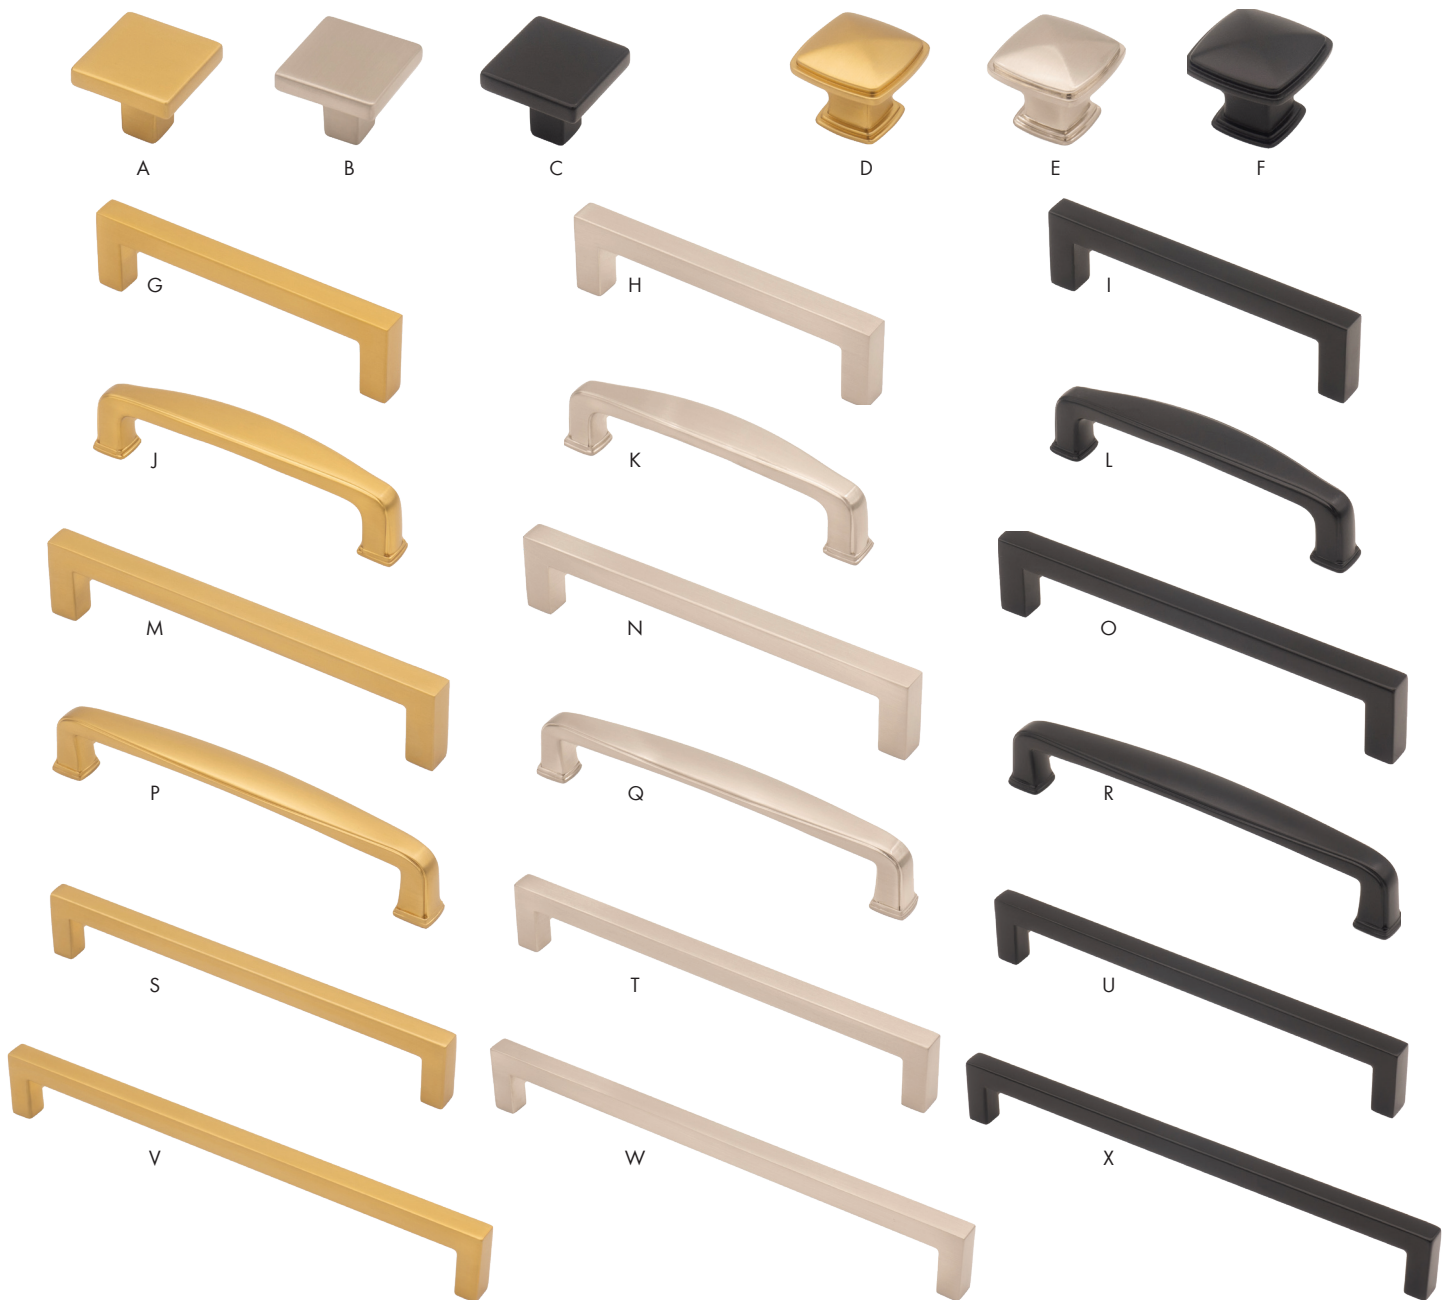

Pricing Effective 8/1/24. Subject to change without notice.

HERITAGE 2.1 COLLECTION

| | Brushed Satin Brass Finish Item # | Brushed Satin Nickel Finish Item # | Matte Black Finish Item # | Type | Size | Price |
|---------|--------------------------------------|---------------------------------------|------------------------------|----------|--------------|--------|
| A, B, C | STUK307-BSB | STUK307-BSN | STUK307-MB | Knob | 1.25" Length | \$1.50 |
| D, E, F | STUP504BSB-76 | STUP504BSN-76 | STUP504MB-76 | Cup Pull | 76mm c/c | \$1.50 |
| G, H, I | STUP308BSB-96 | STUP308BSN-96 | STUP308MB-96 | Pull | 96mm c/c | \$2.50 |
| J, K, L | STUP308BSB-128 | STUP308BSN-128 | STUP308MB-128 | Pull | 128mm c/c | \$2.50 |
| M, N, O | STUP309BSB-96 | STUP309BSN-96 | STUP309MB-96 | Pull | 96mm c/c | \$2.50 |
| P, Q, R | STUP309BSB-128 | STUP309BSN-128 | STUP309MB-128 | Pull | 128mm c/c | \$2.50 |

Pricing Effective 8/1/24. Subject to change without notice.

SKYLINE COLLECTION

| | Brushed Satin Brass Finish Item # | Brushed Satin Nickel Finish Item # | Matte Black Finish Item # | Type | Size | Price |
|---------|--------------------------------------|---------------------------------------|------------------------------|------|------------|--------|
| A, B, C | STUK811-BSB | STUK811-BSN | STUK811-MB | Knob | 1.125" Sq. | \$1.50 |
| D, E, F | STUK844-BSB | STUK844-BSN | STUK844-MB | Knob | 1.22" Sq. | \$1.50 |
| G, H, I | STUP822BSB-96 | STUP822BSN-96 | STUP822MB-96 | Pull | 96mm c/c | \$2.00 |
| J, K, L | STUP833BSB-96 | STUP833BSN-96 | STUP833MB-96 | Pull | 96mm c/c | \$2.00 |
| M, N, O | STUP822BSB-128 | STUP822BSN-128 | STUP822MB-128 | Pull | 128mm c/c | \$2.50 |
| P, Q, R | STUP833BSB-128 | STUP833BSN-128 | STUP833MB-128 | Pull | 128mm c/c | \$2.50 |
| S, T, U | STUP822BSB-160 | STUP822BSN-160 | STUP822MB-160 | Pull | 160mm c/c | \$3.00 |
| V, W, X | STUP822BSB-192 | STUP822BSN-192 | STUP822MB-192 | Pull | 192mm c/c | \$3.00 |