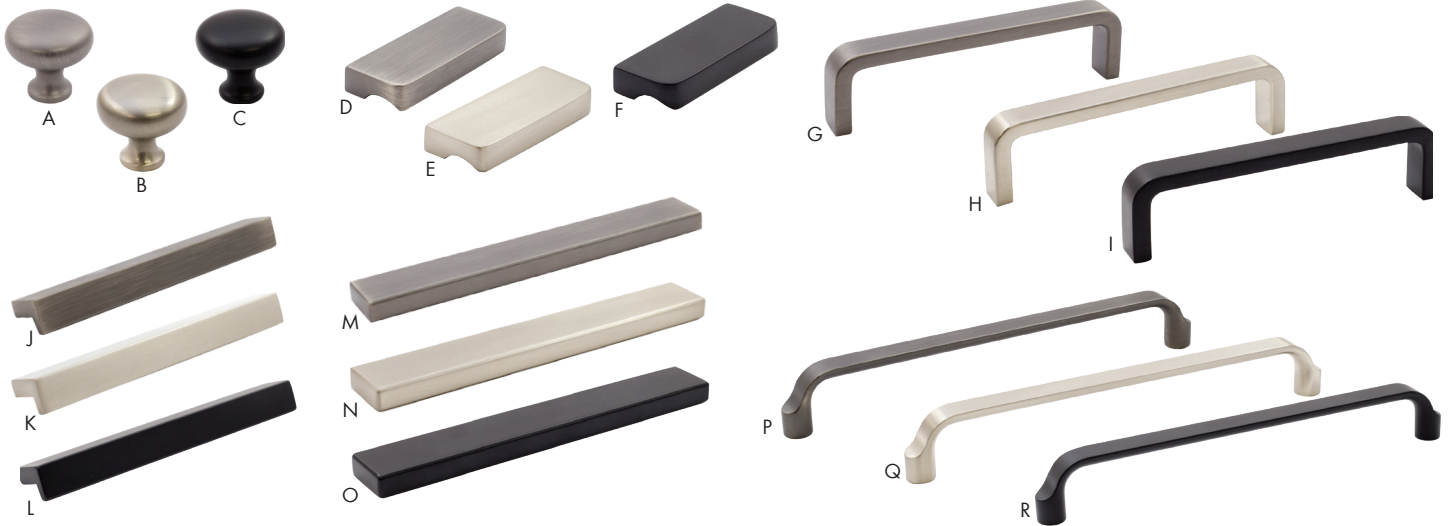

WÜRTH LOUIS AND COMPANY

STUDIO917 HARDWARE CATALOG

Studio917

ARTISAN COLLECTION

| | Brushed Black Nickel Finish Item # | Brushed Satin Nickel Finish Item # | Matte Black Finish Item # | Type | Size | Price |
|---------|---|---|--------------------------------------|-------------|-------------|--------------|
| A, B, C | STUK401-BBN | STUK401-BSN | STUK401-MB | Knob | 1.125" Dia. | \$1.50 |
| D, E, F | STUP402BBN-32 | STUP402BSN-32 | STUP402MB-32 | Pull | 32mm c/c | \$1.50 |
| G, H, I | STUP451BBN-102 | STUP451BSN-102 | STUP451MB-102 | Pull | 102mm c/c | \$1.50 |
| J, K, L | STUP414BBN-96 | STUP414BSN-96 | STUP414MB-96 | Pull | 96mm c/c | \$3.00 |
| M, N, O | STUP403BBN-128 | STUP403BSN-128 | STUP403MB-128 | Pull | 128mm c/c | \$3.00 |
| P, Q, R | STUP465BBN-192 | STUP465BSN-192 | STUP465MB-192 | Pull | 192mm c/c | \$3.00 |

CAPITAL COLLECTION

| | Brushed Black Nickel Finish Item # | Brushed Satin Nickel Finish Item # | Matte Black Finish Item # | Type | Size | Price |
|---------|---|---|--------------------------------------|-------------|-------------|--------------|
| A, B, C | STUK306BBN | STUK306BSN | STUK306MB | Knob | 1.362" Sq. | \$1.50 |
| D, E, F | STUP203BBN-96 | STUP203BSN-96 | STUP203MB-96 | Pull | 96mm c/c | \$3.00 |
| G, H, I | STUP203BBN-288 | STUP203BSN-288 | STUP203MB-288 | Pull | 288mm c/c | \$6.00 |
| J, K, L | STUP203BBN-448 | STUP203BSN-448 | STUP203MB-448 | Pull | 448mm c/c | \$12.00 |