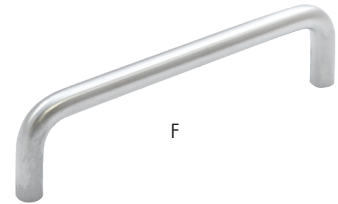

CORNERSTONE COLLECTION

F

	Brushed Satin Nickel Finish Item #	Matte Black Finish Item #	Polished Chrome Finish Item #	Type	Size	Price
A, B, C	STUK101BSN	STUK101MB	STUK101PC	Knob	1.181" Dia.	$1.00
D, E, F	STUP100BSN-102	STUP100MB-102	STUP100PC-102	Wire Pull	102mm c/c	$1.00
G, H, I	STUP180BSN-96	STUP180MB-96	STUP180PC-96	Bow Pull	96mm c/c	$1.00
J, K, L	STUP180BSN-128	STUP180MB-128	STUP180PC-128	Bow Pull	128mm c/c	$1.00
M, N, O	STUP180BSN-160	STUP180MB-160	STUP180PC-160	Bow Pull	160mm c/c	$1.00

Pricing Effective 8/1/24. Subject to change without notice.