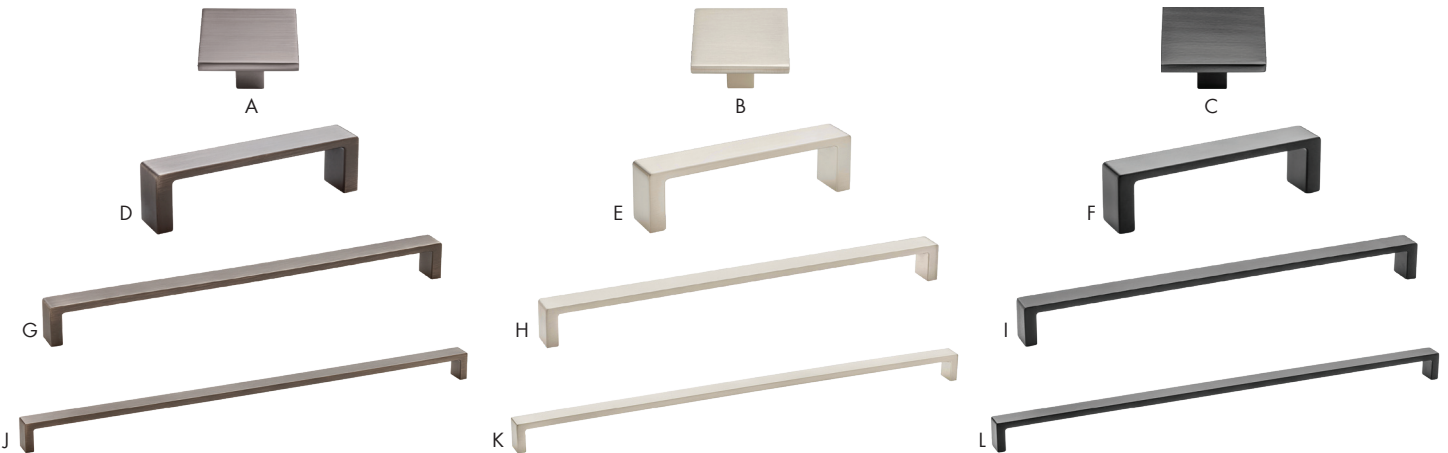

WÜRTH LOUIS AND COMPANY

STUDIO917 HARDWARE CATALOG

Studio917

ARTISAN COLLECTION

| | Brushed Black Nickel Finish Item # | Brushed Satin Nickel Finish Item # | Matte Black Finish Item # | Type | Size | Price |
|---------|---|---|--------------------------------------|-------------|-------------|--------------|
| A, B, C | STUK401-BBN | STUK401-BSN | STUK401-MB | Knob | 1.125" Dia. | \$1.50 |
| D, E, F | STUP402BBN-32 | STUP402BSN-32 | STUP402MB-32 | Pull | 32mm c/c | \$1.50 |
| G, H, I | STUP451BBN-102 | STUP451BSN-102 | STUP451MB-102 | Pull | 102mm c/c | \$1.50 |
| J, K, L | STUP414BBN-96 | STUP414BSN-96 | STUP414MB-96 | Pull | 96mm c/c | \$3.00 |
| M, N, O | STUP403BBN-128 | STUP403BSN-128 | STUP403MB-128 | Pull | 128mm c/c | \$3.00 |
| P, Q, R | STUP465BBN-192 | STUP465BSN-192 | STUP465MB-192 | Pull | 192mm c/c | \$3.00 |

CAPITAL COLLECTION

| | Brushed Black Nickel Finish Item # | Brushed Satin Nickel Finish Item # | Matte Black Finish Item # | Type | Size | Price |
|---------|---|---|--------------------------------------|-------------|-------------|--------------|
| A, B, C | STUK306BBN | STUK306BSN | STUK306MB | Knob | 1.362" Sq. | \$1.50 |
| D, E, F | STUP203BBN-96 | STUP203BSN-96 | STUP203MB-96 | Pull | 96mm c/c | \$3.00 |
| G, H, I | STUP203BBN-288 | STUP203BSN-288 | STUP203MB-288 | Pull | 288mm c/c | \$6.00 |
| J, K, L | STUP203BBN-448 | STUP203BSN-448 | STUP203MB-448 | Pull | 448mm c/c | \$12.00 |