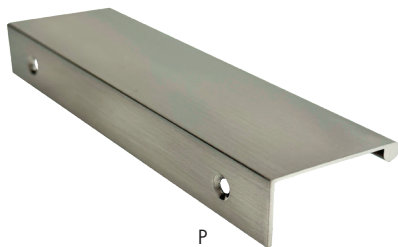

CAPITAL COLLECTION

| | Brushed Black Nickel Finish Item # | Brushed Satin Nickel Finish Item # | Matte Black Finish Item # | Type | Size | Price |
|---------|---|---|--------------------------------------|-------------|-------------|--------------|
| A, B, C | STUK306BBN | STUK306BSN | STUK306MB | Knob | 1.362" Sq. | \$1.50 |
| D, E, F | STUP203BBN-96 | STUP203BSN-96 | STUP203MB-96 | Pull | 96mm c/c | \$3.00 |
| G, H, I | STUP203BBN-288 | STUP203BSN-288 | STUP203MB-288 | Pull | 288mm c/c | \$6.00 |
| J, K, L | STUP203BBN-448 | STUP203BSN-448 | STUP203MB-448 | Pull | 448mm c/c | \$12.00 |

O

P

Q

R

| | Brushed Satin Nickel Finish Item # | Matte Black Finish Item # | Polished Chrome Finish Item # | Type | Size | Price |
|---------|---|--------------------------------------|--|-------------|--------------------------|--------------|
| A, B, C | STUK606BSN | STUK606MB | STUK606PC | Knob | 0.4375" Dia. | \$1.00 |
| D, E, F | STUP604BSN-45 | STUP604MB-45 | STUP604PC-45 | Edge Pull | 32mm c/c x 45mm Length | \$1.00 |
| G, H, I | STUP215BSN-96 | STUP215MB-96 | STUP215PC-96 | Pull | 96mm c/c Pull | \$1.50 |
| J, K, L | STUP604BSN-76 | STUP604MB-76 | STUP604PC-76 | Edge Pull | 56mm c/c x 76mm Length | \$1.50 |
| M, N, O | STUP902BSN-128 | STUP902MB-128 | STUP902PC-128 | Pull | 128mm c/c Pull | \$2.50 |
| P, Q, R | STUP604BSN-152 | STUP604MB-152 | STUP604PC-152 | Edge Pull | 112mm c/c x 152mm Length | \$2.50 |