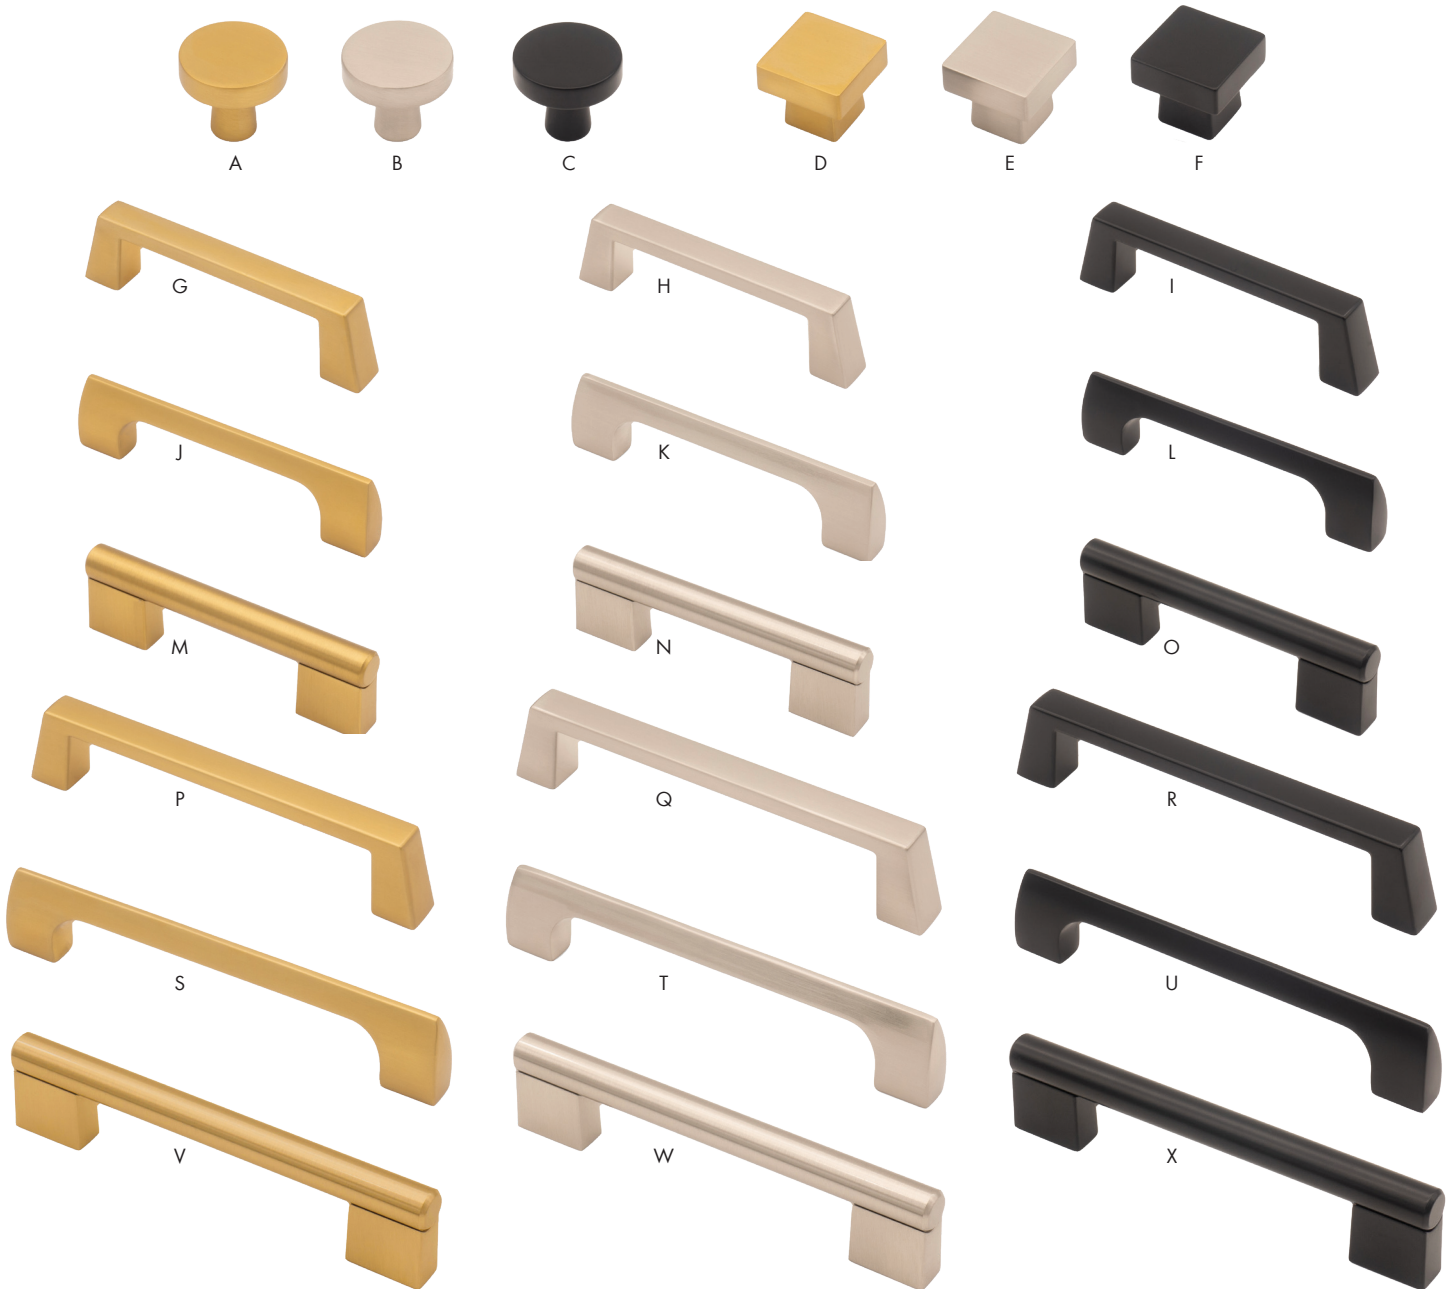

CITY STYLE COLLECTION

	Brushed Satin Brass Finish Item #	Brushed Satin Nickel Finish Item #	Matte Black Finish Item #	Type	Size	Price
A, B, C	STUK711-BSB	STUK711-BSN	STUK711-MB	Knob	1.34" Dia.	$1.75
D, E, F	STUK722-BSB	STUK722-BSN	STUK722-MB	Knob	1.17" Sq.	$1.75
G, H, I	STUP733BSB-96	STUP733BSN-96	STUP733MB-96	Pull	96mm c/c	$2.25
J, K, L	STUP744BSB-96	STUP744BSN-96	STUP744MB-96	Pull	96mm c/c	$2.25
M, N, O	STUP755BSB-96	STUP755BSN-96	STUP755MB-96	Pull	96mm c/c	$2.25
P, Q, R	STUP733BSB-128	STUP733BSN-128	STUP733MB-128	Pull	128mm c/c	$2.75
S, T, U	STUP744BSB-128	STUP744BSN-128	STUP744MB-128	Pull	128mm c/c	$2.75
V, W, X	STUP755BSB-128	STUP755BSN-128	STUP755MB-128	Pull	128mm c/c	$2.75

Pricing Effective 8/1/24. Subject to change without notice.