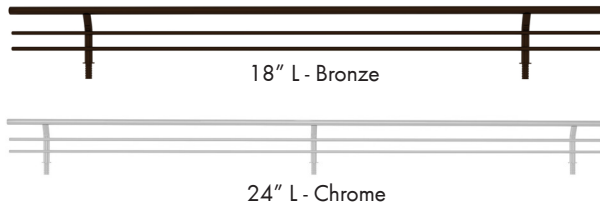

Wire Shoe Rails

Item #	Description	Size
RVCSRSL-18BZ	Wire Shoe Rail, Bronze	18"L
RVCSRSL-18CR	Wire Shoe Rail, Chrome	18"L
RVCSRSL-18SC	Wire Shoe Rail, Satin Chrome	18"L
RVCSRSL-18SN	Wire Shoe Rail, Satin Nickel	18"L
RVCSRSL-24BZ	Wire Shoe Rail, Bronze	24"L
RVCSRSL-24CR	Wire Shoe Rail, Chrome	24"L
RVCSRSL-24SC	Wire Shoe Rail, Satin Chrome	24"L
RVCSRSL-24SN	Wire Shoe Rail, Satin Nickel	24"L
RVCSRSL-30BZ	Wire Shoe Rail, Bronze	30"L
RVCSRSL-30CR	Wire Shoe Rail, Chrome	30"L
RVCSRSL-30SC	Wire Shoe Rail, Satin Chrome	30"L
RVCSRSL-30SN	Wire Shoe Rail, Satin Nickel	30"L
RVCSRSL-36BZ	Wire Shoe Rail, Bronze	36"L
RVCSRSL-36CR	Wire Shoe Rail, Chrome	36"L
RVCSRSL-36SC	Wire Shoe Rail, Satin Chrome	36"L
RVCSRSL-36SN	Wire Shoe Rail, Satin Nickel	36"L