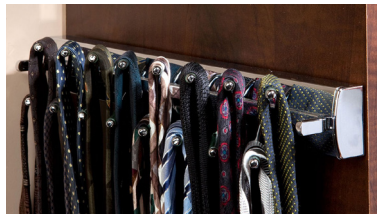

Belt Racks

Pop-Out

Wall Mount

Pull-Out

Swivel

Item #	Description	Size
Deluxe Pop-Out Belt Rack		
RVBRCPOS1-14-BZ	Deluxe Pop-Out Belt Rack, Bronze	14" Depth
RVBRCPOS1-14-CR	Deluxe Pop-Out Belt Rack, Chrome	14" Depth
RVBRCPOS1-14-SN	Deluxe Pop-Out Belt Rack, Satin Nickel	14" Depth
Deluxe Wall Mount Belt Rack		
RVBRCSL-14NS-CR	Deluxe Wall Mount Belt Rack, Chrome	14" Depth
Deluxe Pull-Out Belt Rack		
RVCBRSL-14-BZ	Deluxe Pull-Out Belt Rack, Bronze	14" Depth
RVCBRSL-14-CR	Deluxe Pull-Out Belt Rack, Chrome	14" Depth
RVCBRSL-14-SC	Deluxe Pull-Out Belt Rack, Satin Chrome	14" Depth
RVCBRSL-14-SN	Deluxe Pull-Out Belt Rack, Satin Nickel	14" Depth
Premier Swivel Belt Rack		
RVCSWBRS1-14-BZ	Premier Swivel Belt Rack, Bronze	14" Depth
RVCSWBRS1-14-CR	Premier Swivel Belt Rack, Chrome	14" Depth
RVCSWBRS1-14-SC	Premier Swivel Belt Rack, Satin Chrome	14" Depth
RVCSWBRS1-14-SN	Premier Swivel Belt Rack, Satin Nickel	14" Depth

Tie Racks

Pop-Out

Wall Mount

Pull-Out

Swivel

Item #	Description	Size
Deluxe Pop-Out Tie Rack		
RVTRCPOS-14-BZ	Deluxe Pop-Out Tie Rack, Bronze	14" Depth
RVTRCPOS-14-CR	Deluxe Pop-Out Tie Rack, Chrome	14" Depth
RVTRCPOS-14-SN	Deluxe Pop-Out Tie Rack, Satin Nickel	14" Depth
Deluxe Wall Mount Tie Rack		
RVTRCSL-14NS-CR	Deluxe Wall Mount Tie Rack	14" Depth
Deluxe Pull-Out Tie Rack		
RVCTRSL-14-BZ	Deluxe Pull-Out Tie Rack, Bronze	14" Depth
RVCTRSL-14-CR	Deluxe Pull-Out Tie Rack, Chrome	14" Depth
RVCTRSL-14-SC	Deluxe Pull-Out Tie Rack, Satin Chrome	14" Depth
RVCTRSL-14-SN	Deluxe Pull-Out Tie Rack, Satin Nickel	14" Depth
Premier Swivel Tie Rack		
RVCSWTRSL-14-BZ	Premier Swivel Tie Rack, Bronze	14" Depth
RVCSWTRSL-14-CR	Premier Swivel Tie Rack, Chrome	14" Depth
RVCSWTRSL-14-SC	Premier Swivel Tie Rack, Satin Chrome	14" Depth
RVCSWTRSL-14-SN	Premier Swivel Tie Rack, Satin Nickel	14" Depth