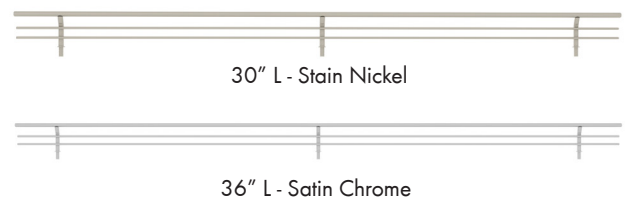

Wire Shoe Rails

Item #	Description	Size
RVCSRSL-18BZ	Wire Shoe Rail, Bronze	18"L
RVCSRSL-18CR	Wire Shoe Rail, Chrome	18"L
RVCSRSL-18SC	Wire Shoe Rail, Satin Chrome	18"L
RVCSRSL-18SN	Wire Shoe Rail, Satin Nickel	18"L
RVCSRSL-24BZ	Wire Shoe Rail, Bronze	24"L
RVCSRSL-24CR	Wire Shoe Rail, Chrome	24"L
RVCSRSL-24SC	Wire Shoe Rail, Satin Chrome	24"L
RVCSRSL-24SN	Wire Shoe Rail, Satin Nickel	24"L
RVCSRSL-30BZ	Wire Shoe Rail, Bronze	30"L
RVCSRSL-30CR	Wire Shoe Rail, Chrome	30"L
RVCSRSL-30SC	Wire Shoe Rail, Satin Chrome	30"L
RVCSRSL-30SN	Wire Shoe Rail, Satin Nickel	30"L
RVCSRSL-36BZ	Wire Shoe Rail, Bronze	36"L
RVCSRSL-36CR	Wire Shoe Rail, Chrome	36"L
RVCSRSL-36SC	Wire Shoe Rail, Satin Chrome	36"L
RVCSRSL-36SN	Wire Shoe Rail, Satin Nickel	36"L