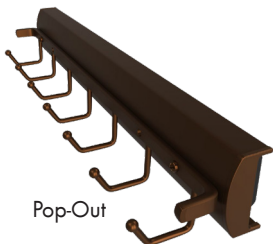

Tilt-Out Chrome Wire Hamper Basket & Black Cloth Hamper

Tilt-Out Hampers Include:
Flap Stay and Door Mount
Bracket (Hinges not included)

Tilt-Out Chrome Wire Hamper

Tilt-Out Black Cloth Hamper

Item #	Description	Size
RVCTOHBSL161419CR1	Tilt-Out Hamper Basket, Chrome	16"W x 14"D
RVCTOHBSL211419CR1	Tilt-Out Hamper Basket, Chrome	21"W x 14"D
RVCTOHL16	Tan Cloth Basket Liner for RSCTOHL16 Tilt-Out Hamper	16"W x 14"D
RVCTOHL21	Tan Cloth Basket Liner for RSCTOHL21 Tilt Out Hamper	21"W x 14"D
RVCTOHL18	Black Cloth Closet Tilt Out Hamper	18"W x 14"D
RVCTOHL24	Black Cloth Closet Tilt Out Hamper	24"W x 14"D
RVCTOHL30	Black Cloth Closet Tilt Out Hamper	30"W x 14"D

Belt Racks

Pop-Out

Wall Mount

Pull-Out

Swivel

Item #	Description	Size
Deluxe Pop-Out Belt Rack		
RVBRCPOS1-14-BZ	Deluxe Pop-Out Belt Rack, Bronze	14" Depth
RVBRCPOS1-14-CR	Deluxe Pop-Out Belt Rack, Chrome	14" Depth
RVBRCPOS1-14-SN	Deluxe Pop-Out Belt Rack, Satin Nickel	14" Depth
Deluxe Wall Mount Belt Rack		
RVBRCSL-14NS-CR	Deluxe Wall Mount Belt Rack, Chrome	14" Depth
Deluxe Pull-Out Belt Rack		
RVCBRSL-14-BZ	Deluxe Pull-Out Belt Rack, Bronze	14" Depth
RVCBRSL-14-CR	Deluxe Pull-Out Belt Rack, Chrome	14" Depth
RVCBRSL-14-SC	Deluxe Pull-Out Belt Rack, Satin Chrome	14" Depth
RVCBRSL-14-SN	Deluxe Pull-Out Belt Rack, Satin Nickel	14" Depth
Premier Swivel Belt Rack		
RVCSWBRS1-14-BZ	Premier Swivel Belt Rack, Bronze	14" Depth
RVCSWBRS1-14-CR	Premier Swivel Belt Rack, Chrome	14" Depth
RVCSWBRS1-14-SC	Premier Swivel Belt Rack, Satin Chrome	14" Depth
RVCSWBRS1-14-SN	Premier Swivel Belt Rack, Satin Nickel	14" Depth