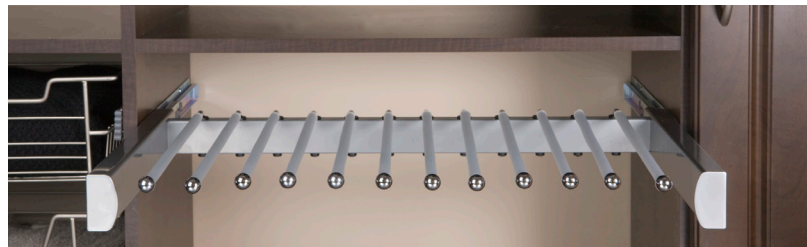

Pull-Out Pants Racks w/Soft Close

Item #	Description	Size
RVPCSL1814SC-BZ	Pull-Out Pants Rack w/Soft-Close, Bronze	18"W x 14"D
RVPCSL1814SC-SC	Pull-Out Pants Rack w/Soft-Close, Stn Chrm	18"W x 14"D
RVPCSL1814SC-SN	Pull-Out Pants Rack w/Soft-Close, Stn Nkl	18"W x 14"D
RVPCSL2414SC-BZ	Pull-Out Pants Rack w/Soft-Close, Bronze	24"W x 14"D
RVPCSL2414SC-SC	Pull-Out Pants Rack w/Soft-Close, Stn Chrm	24"W x 14"D
RVPCSL2414SC-SN	Pull-Out Pants Rack w/Soft-Close, Stn Nkl	24"W x 14"D
RVPCSL3014SC-BZ	Pull-Out Pants Rack w/Soft-Close, Bronze	30"W x 14"D
RVPCSL3014SC-SC	Pull-Out Pants Rack w/Soft-Close, Stn Chrm	30"W x 14"D
RVPCSL3014SC-SN	Pull-Out Pants Rack w/Soft-Close, Stn Nkl	30"W x 14"D