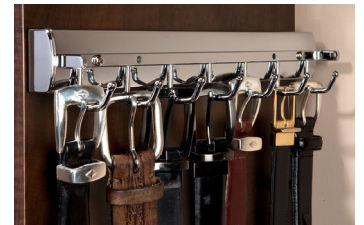

Belt Racks

Pop-Out

Wall Mount

Pull-Out

Swivel

Item #	Description	Size
Deluxe Pop-Out Belt Rack		
RVBRCPOS1-14-BZ	Deluxe Pop-Out Belt Rack, Bronze	14" Depth
RVBRCPOS1-14-CR	Deluxe Pop-Out Belt Rack, Chrome	14" Depth
RVBRCPOS1-14-SN	Deluxe Pop-Out Belt Rack, Satin Nickel	14" Depth
Deluxe Wall Mount Belt Rack		
RVBRCSL-14NS-CR	Deluxe Wall Mount Belt Rack, Chrome	14" Depth
Deluxe Pull-Out Belt Rack		
RVCBRSL-14-BZ	Deluxe Pull-Out Belt Rack, Bronze	14" Depth
RVCBRSL-14-CR	Deluxe Pull-Out Belt Rack, Chrome	14" Depth
RVCBRSL-14-SC	Deluxe Pull-Out Belt Rack, Satin Chrome	14" Depth
RVCBRSL-14-SN	Deluxe Pull-Out Belt Rack, Satin Nickel	14" Depth
Premier Swivel Belt Rack		
RVCSWBRS1-14-BZ	Premier Swivel Belt Rack, Bronze	14" Depth
RVCSWBRS1-14-CR	Premier Swivel Belt Rack, Chrome	14" Depth
RVCSWBRS1-14-SC	Premier Swivel Belt Rack, Satin Chrome	14" Depth
RVCSWBRS1-14-SN	Premier Swivel Belt Rack, Satin Nickel	14" Depth

Tie Racks

Pop-Out

Wall Mount

Pull-Out

Swivel

Item #	Description	Size
Deluxe Pop-Out Tie Rack		
RVTRCPOS-14-BZ	Deluxe Pop-Out Tie Rack, Bronze	14" Depth
RVTRCPOS-14-CR	Deluxe Pop-Out Tie Rack, Chrome	14" Depth
RVTRCPOS-14-SN	Deluxe Pop-Out Tie Rack, Satin Nickel	14" Depth
Deluxe Wall Mount Tie Rack		
RVTRCSL-14NS-CR	Deluxe Wall Mount Tie Rack	14" Depth
Deluxe Pull-Out Tie Rack		
RVCTRSL-14-BZ	Deluxe Pull-Out Tie Rack, Bronze	14" Depth
RVCTRSL-14-CR	Deluxe Pull-Out Tie Rack, Chrome	14" Depth
RVCTRSL-14-SC	Deluxe Pull-Out Tie Rack, Satin Chrome	14" Depth
RVCTRSL-14-SN	Deluxe Pull-Out Tie Rack, Satin Nickel	14" Depth
Premier Swivel Tie Rack		
RVCSWTRSL-14-BZ	Premier Swivel Tie Rack, Bronze	14" Depth
RVCSWTRSL-14-CR	Premier Swivel Tie Rack, Chrome	14" Depth
RVCSWTRSL-14-SC	Premier Swivel Tie Rack, Satin Chrome	14" Depth
RVCSWTRSL-14-SN	Premier Swivel Tie Rack, Satin Nickel	14" Depth