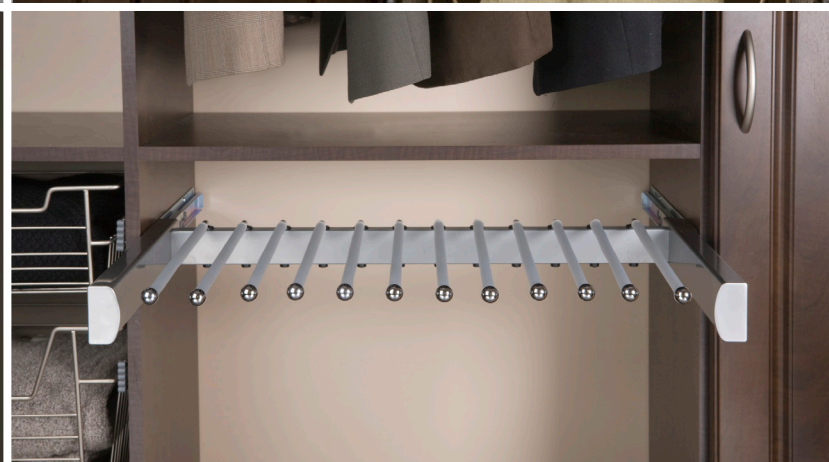

REV-A-SHELF SIDELINES

Pull-Out Wire Baskets

Bronze

Chrome

Satin Nickel

Item #	Description	Size
RVCBSL-181405BZ	Pull-Out Wire Basket, Bronze	18"W x 14"D x 5"H
RVCBSL-181405CR	Pull-Out Wire Basket, Chrome	18"W x 14"D x 5"H
RVCBSL-181405SN	Pull-Out Wire Basket, Satin Nickel	18"W x 14"D x 5"H
RVCBSL-181410BZ	Pull-Out Wire Basket, Bronze	18"W x 14"D x 10"H
RVCBSL-181410CR	Pull-Out Wire Basket, Chrome	18"W x 14"D x 10"H
RVCBSL-181410SN	Pull-Out Wire Basket, Satin Nickel	18"W x 14"D x 10"H
RVCBSL-181417BZ	Pull-Out Wire Basket, Bronze	18"W x 14"D x 17"H
RVCBSL-181417CR	Pull-Out Wire Basket, Chrome	18"W x 14"D x 17"H
RVCBSL-181417SN	Pull-Out Wire Basket, Satin Nickel	18"W x 14"D x 17"H
RVCBSL-241405BZ	Pull-Out Wire Basket, Bronze	24"W x 14"D x 5"H
RVCBSL-241405CR	Pull-Out Wire Basket, Chrome	24"W x 14"D x 5"H
RVCBSL-241405SN	Pull-Out Wire Basket, Satin Nickel	24"W x 14"D x 5"H
RVCBSL-241410BZ	Pull-Out Wire Basket, Bronze	24"W x 14"D x 10"H
RVCBSL-241410CR	Pull-Out Wire Basket, Chrome	24"W x 14"D x 10"H
RVCBSL-241410SN	Pull-Out Wire Basket, Satin Nickel	24"W x 14"D x 10"H
RVCBSL-241417BZ	Pull-Out Wire Basket, Bronze	24"W x 14"D x 17"H
RVCBSL-241417CR	Pull-Out Wire Basket, Chrome	24"W x 14"D x 17"H
RVCBSL-241417SN	Pull-Out Wire Basket, Satin Nickel	24"W x 14"D x 17"H
RVCBSL-301405BZ	Pull-Out Wire Basket, Bronze	30"W x 14"D x 5"H
RVCBSL-301405CR	Pull-Out Wire Basket, Chrome	30"W x 14"D x 5"H
RVCBSL-301405SN	Pull-Out Wire Basket, Satin Nickel	30"W x 14"D x 5"H
RVCBSL-301410BZ	Pull-Out Wire Basket, Bronze	30"W x 14"D x 10"H
RVCBSL-301410CR	Pull-Out Wire Basket, Chrome	30"W x 14"D x 10"H
RVCBSL-301410SN	Pull-Out Wire Basket, Satin Nickel	30"W x 14"D x 10"H
RVCBSL-301417BZ	Pull-Out Wire Basket, Bronze	30"W x 14"D x 17"H
RVCBSL-301417CR	Pull-Out Wire Basket, Chrome	30"W x 14"D x 17"H
RVCBSL-301417SN	Pull-Out Wire Basket, Satin Nickel	30"W x 14"D x 17"H