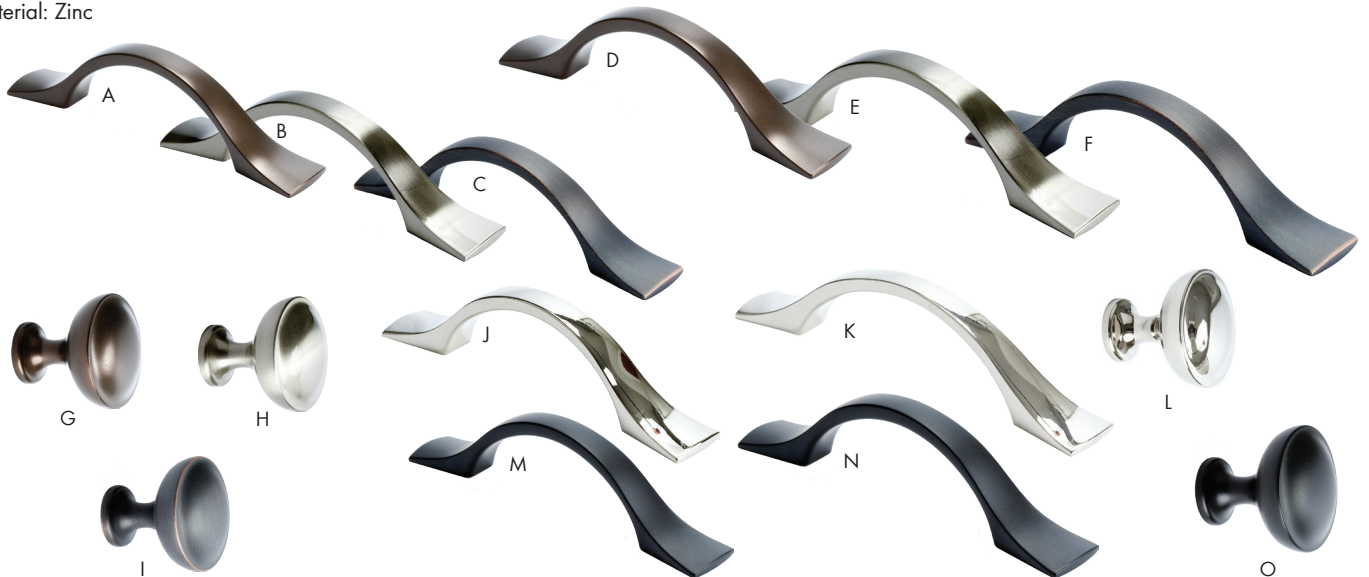

U

V

W

X

Y

Echo Collection

Material: Zinc

	Item #	Size	Finish
A	BER9221-1ORB	3" c/c Pull	Oil Rubbed Bronze
B	BER9222-1BPN	3" c/c Pull	Brushed Nickel
C	BER9223-10VB	3" c/c Pull	Verona Bronze
D	BER9224-1ORB	96mm c/c Pull	Oil Rubbed Bronze
E	BER9225-1BPN	96mm c/c Pull	Brushed Nickel
F	BER9226-10VB	96mm c/c Pull	Verona Bronze
G	BER9227-1ORB	30mm Diameter Knob	Oil Rubbed Bronze
H	BER9228-1BPN	30mm Diameter Knob	Brushed Nickel

	Item #	Size	Finish
I	BER9229-10VB	30mm Diameter Knob	Verona Bronze
J	BER9257-1014	3" c/c Pull	Polished Nickel
K	BER9258-1014	96mm c/c Pull	Polished Nickel
L	BER9259-1014	30mm Diameter Knob	Polished Nickel
M	BER9260-1055	3" c/c Pull	Matte Black
N	BER9261-1055	96mm c/c Pull	Matte Black
O	BER9262-1055	30mm Diameter Knob	Matte Black

BERENSON™

Elevate Collection

Material: Aluminum

	Item #	Size	Finish
A	BER2085-4BPN	96mm c/c Pull	Brushed Nickel
B	BER2086-40VB	96mm c/c Pull	Verona Bronze
C	BER2087-4BPN	128mm c/c Pull	Brushed Nickel
D	BER2088-40VB	128mm c/c Pull	Verona Bronze
E	BER2089-4BPN	160mm c/c Pull	Brushed Nickel
F	BER2090-40VB	160mm c/c Pull	Verona Bronze