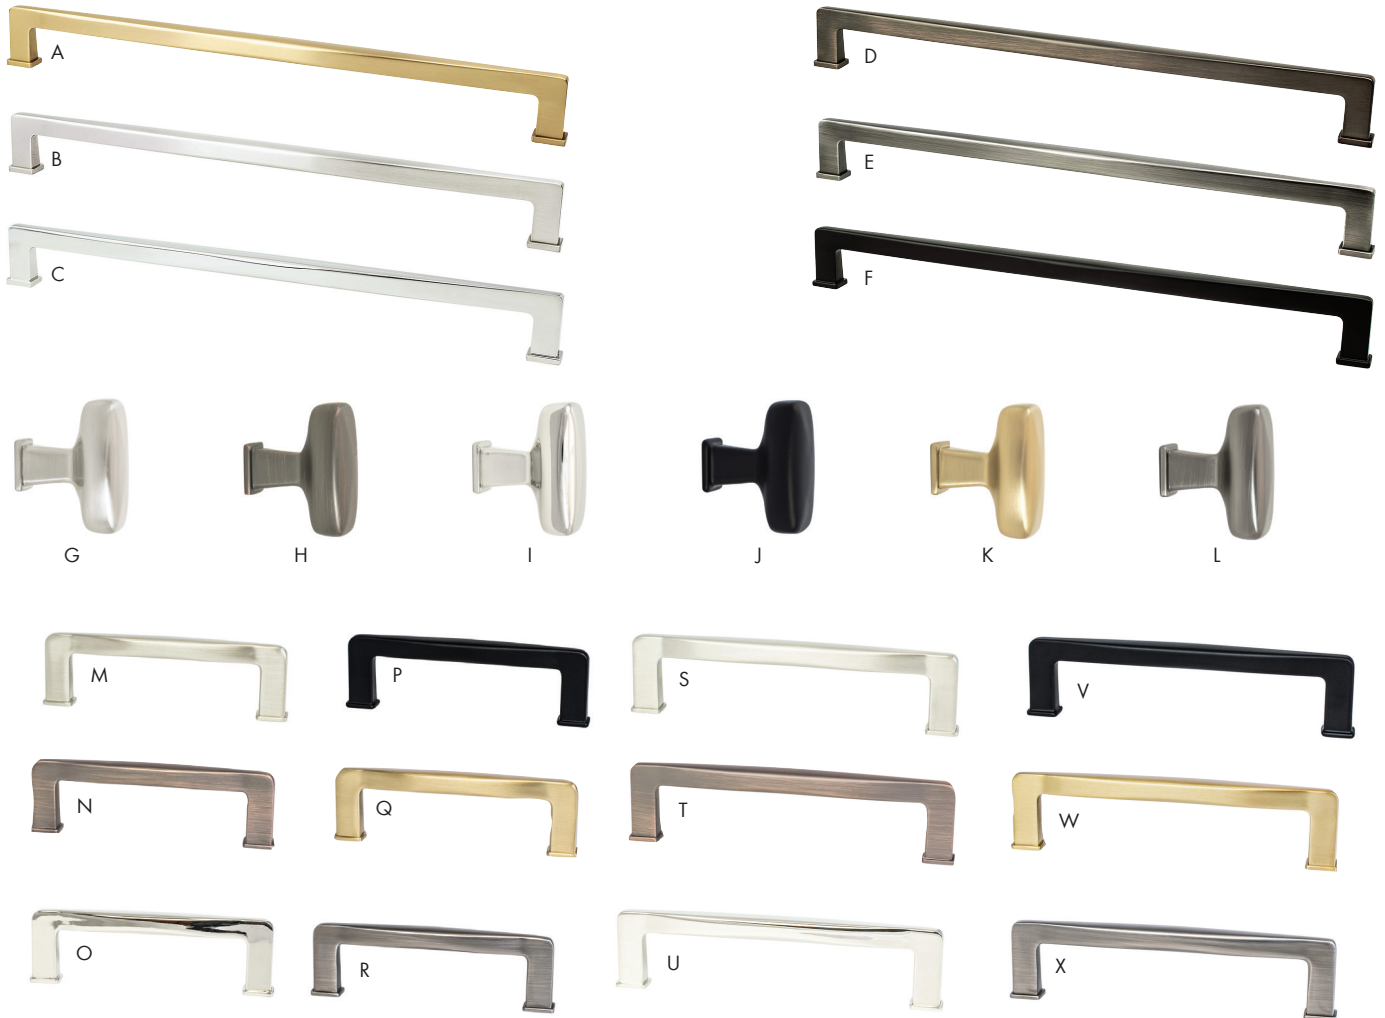

Shopping Cart **\$0.00**

Shop By Category

Home

**LEAVE THE DUST
BEHIND WITH
3M XTRACT™
ABRASIVES!**

BERENSON™

Subtle Surge Collection

Material: Zinc

	Item #	Size	Finish
A	BER1114-1MDB	18" c/c	Modern Brushed Gold
B	BER1115-1BPN	18" c/c	Brushed Nickel
C	BER1116-1014	18" c/c	Polished Nickel
D	BER1117-10VB	18" c/c	Verona Bronze
E	BER1118-1VTN	18" c/c	Vintage Nickel
F	BER1119-1055	18" c/c	Matte Black
G	BER1236-1BPN	1-9/16" Length	Brushed Nickel
H	BER1237-10VB	1-9/16" Length	Verona Bronze
I	BER1238-1014	1-9/16" Length	Polished Nickel
J	BER1239-1055	1-9/16" Length	Matte Black
K	BER1240-1MDB	1-9/16" Length	Modern Brushed Gold
L	BER1241-1VTN	1-9/16" Length	Vintage Nickel

	Item #	Size	Finish
M	BER1242-1BPN	96mm c/c	Brushed Nickel
N	BER1243-10VB	96mm c/c	Verona Bronze
O	BER1244-1014	96mm c/c	Polished Nickel
P	BER1245-1055	96mm c/c	Matte Black
Q	BER1246-1MDB	96mm c/c	Modern Brushed Gold
R	BER1247-1VTN	96mm c/c	Vintage Nickel
S	BER1248-1BPN	128mm c/c	Brushed Nickel
T	BER1249-10VB	128mm c/c	Verona Bronze
U	BER1250-1014	128mm c/c	Polished Nickel
V	BER1251-1055	128mm c/c	Matte Black
W	BER1252-1MDB	128mm c/c	Modern Brushed Gold
X	BER1253-1VTN	128mm c/c	Vintage Nickel