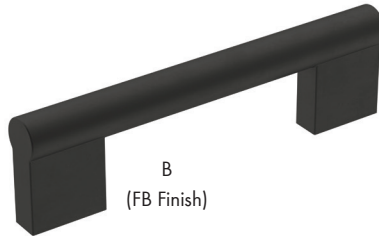

A
B
C
D
E
F
G
H
I
J
K
L
M
N
O
P
Q
R
S
T
U
V
W
X
Y

AMEROCK®

Versa Series

Material: Zinc | Finish Guide: See Pg. 132-133

B
(FB Finish)