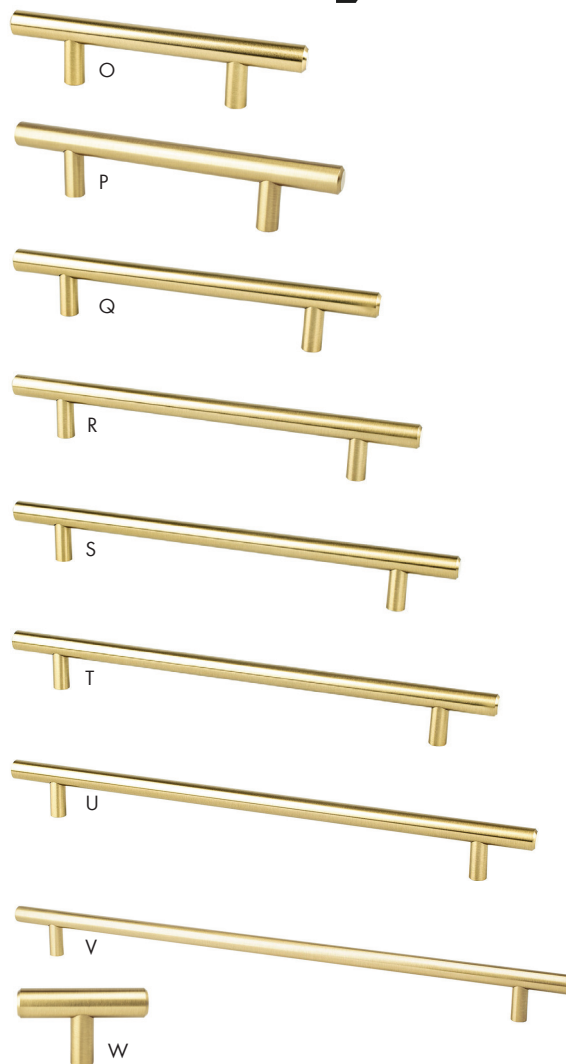

A
B
C
D
E
F
G
H
I
J
K
L
M
N
O
P
Q
R
S
T
U
V
W
X
Y

BERENSON™

Tempo Collection

Material: Steel

	Item #	Size	Finish
A	BER0800-2BPN	3" c/c	Brushed Nickel
B	BER0801-20VB	3" c/c	Verona Bronze
C	BER0802-2BPN	96mm c/c	Brushed Nickel
D	BER0803-20VB	96mm c/c	Verona Bronze
E	BER0804-2BPN	128mm c/c	Brushed Nickel
F	BER0805-20VB	128mm c/c	Verona Bronze
G	BER0806-2BPN	192mm c/c	Brushed Nickel
H	BER0807-20VB	192mm c/c	Verona Bronze
I	BER0808-2BPN	256mm c/c	Brushed Nickel
J	BER0809-20VB	256mm c/c	Verona Bronze
K	BER0810-2BPN	320mm c/c	Brushed Nickel
L	BER0811-20VB	320mm c/c	Verona Bronze

	Item #	Size	Finish
M	BER0812-20VB	160mm c/c	Verona Bronze
N	BER0813-20VB	224mm c/c	Verona Bronze
O	BER0820-2MDB	3" c/c	Modern Brushed Gold
P	BER0821-2MDB	96mm c/c	Modern Brushed Gold
Q	BER0822-2MDB	128mm c/c	Modern Brushed Gold
R	BER0823-2MDB	160mm c/c	Modern Brushed Gold
S	BER0824-2MDB	192mm c/c	Modern Brushed Gold
T	BER0825-2MDB	224mm c/c	Modern Brushed Gold
U	BER0826-2MDB	256mm c/c	Modern Brushed Gold
V	BER0828-2MDB	320mm c/c	Modern Brushed Gold
W	BER0829-2MDB	2" Length	Modern Brushed Gold