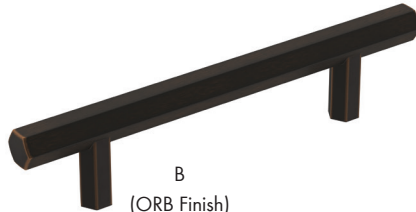

A AMEROCK®

Caliber Series

Material: Zinc | Finish Guide: See Pg. 132-133

B
(ORB Finish)