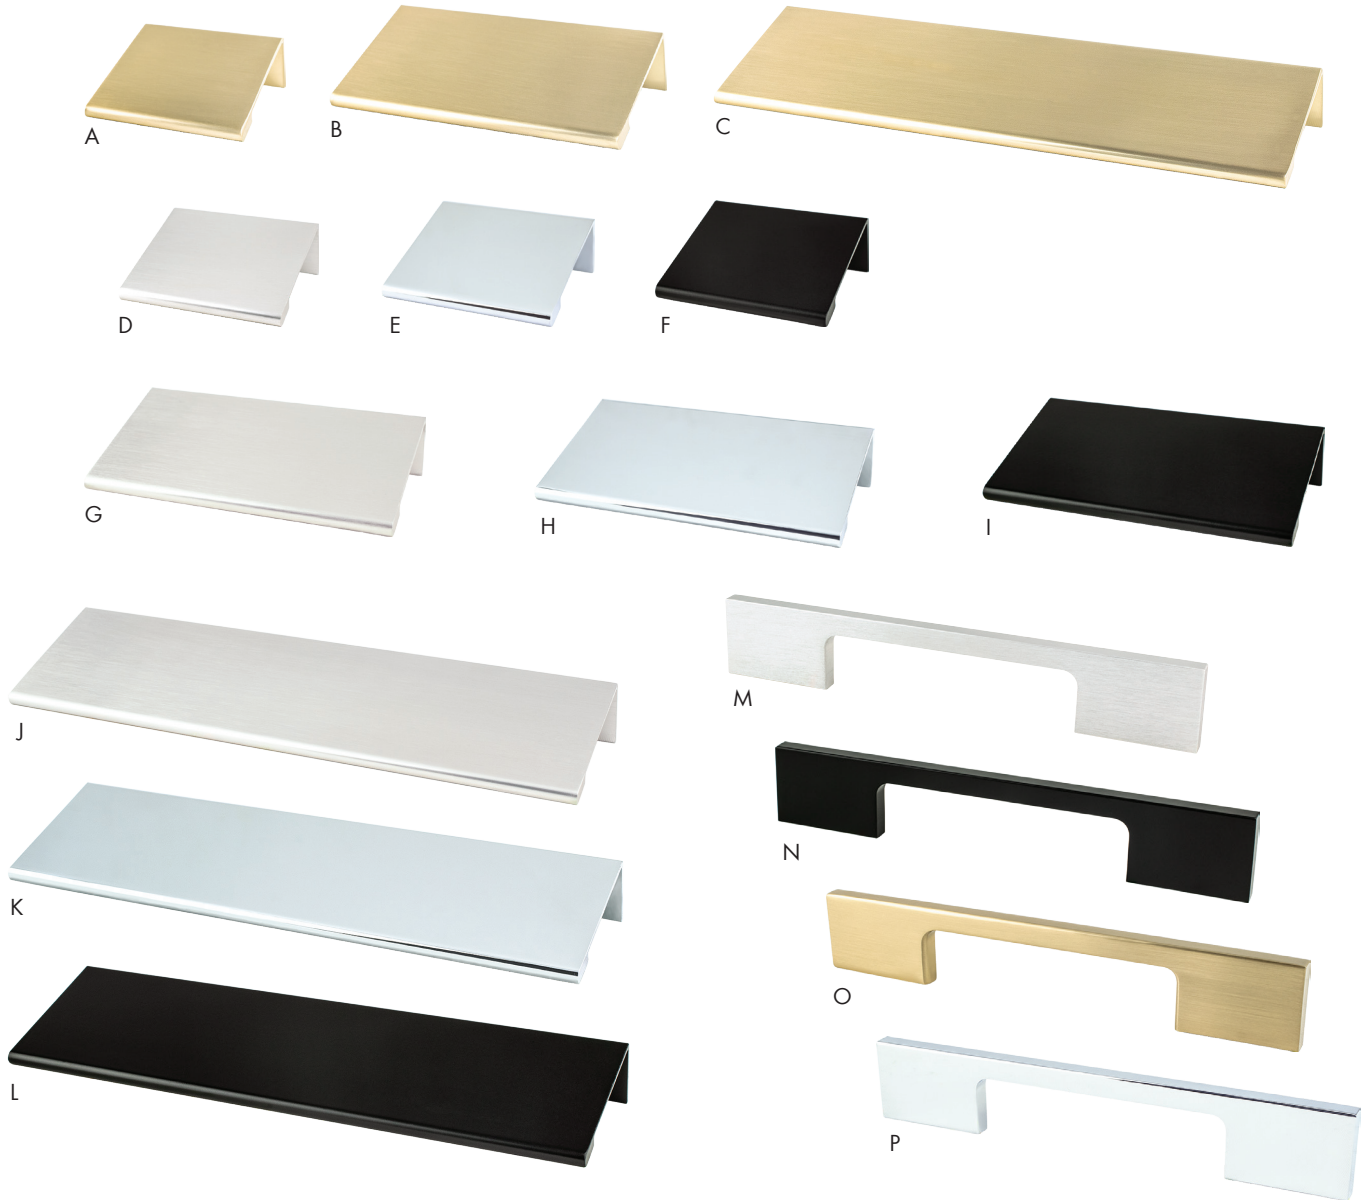

BERENSON™

Contemporary Advantage 2 Collection

Material: Aluminum

	Item #	Size	Finish
A	BER8997-40CZ	25.4mm c/c	Champagne
B	BER8998-40CZ	56mm c/c	Champagne
C	BER8999-40CZ	112mm c/c	Champagne
D	BER9000-4BNL	25.4mm c/c	Brushed Nkl Look
E	BER9001-4026	25.4mm c/c	Polished Chrome
F	BER9002-4055	25.4mm c/c	Matte Black
G	BER9003-4BNL	56mm c/c	Brushed Nkl Look
H	BER9004-4026	56mm c/c	Polished Chrome

	Item #	Size	Finish
I	BER9005-4055	56mm c/c	Matte Black
J	BER9006-4BNL	112mm c/c	Brushed Nkl Look
K	BER9007-4026	112mm c/c	Polished Chrome
L	BER9008-4055	112mm c/c	Matte Black
M	BER9023-4BNL	96mm c/c	Brushed Nkl Look
N	BER9024-4055	96mm c/c	Matte Black
O	BER9033-40CZ	96mm c/c	Champagne
P	BER9034-4026	96mm c/c	Polished Chrome

A
B
C
D
E
F
G
H
I
J
K
L
M
N
O
P
Q
R
S
T
U
V
W
X
Y