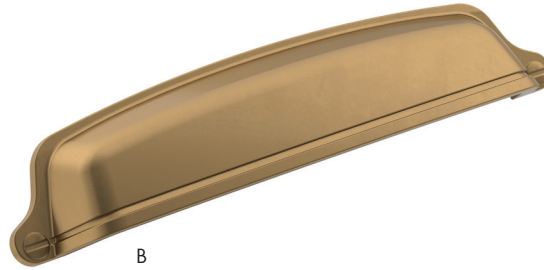

A
B
C
D
E
F
G
H
I
J
K
L
M
N
O
P
Q
R
S
T
U
V
W
X
Y

AMEROCK®

Stature Series

Material: Zinc | Finish Guide: See Pg. 132-133

B
(CZ Finish)