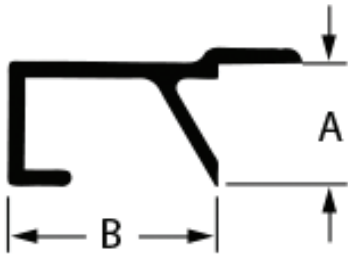

PARAMOUNT EXTRUSIONS

A
B
C
D
E
F
G
H
I
J
K
L
M
N
O
P
Q
R
S
T
U
V
W
X
Y

Aluminum Extruded Panel Pulls

- Made of aluminum, no screws included
- Sold per each

Item #	Description	"A" Size	"B" Size	Length	Finish
PR5049-72AM	Panel Pull	0.75"	1.25"	72"	Clear Anodized Aluminum
PR5089-6A	Panel Pull	0.812"	1.25"	72"	Clear Anodized Aluminum