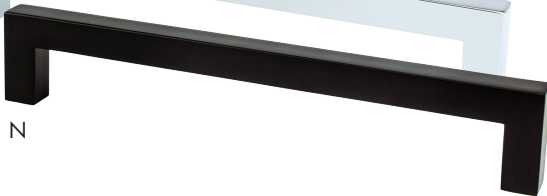

A

BERENSON™

B

Contemporary Advantage 1 Collection

C

Material: * = Zinc | ** = Aluminum

D

E

F

G

H

I

J

K

L

M

N

O

P

Q

R

S

T

U

V

W

X

Y

N

	Item #	Size	Finish
A	* BER0949-1BPN	1-1/8" Sq.	Brushed Nickel
B	* BER0950-1026	1-1/8" Sq.	Polished Chrome
C	* BER0951-1055	1-1/8" Sq.	Matte Black
D	* BER0952-10CZ	1-1/8" Sq.	Champagne
E	* BER0953-10VB	1-1/8" Sq.	Verona Bronze
F	** BER9009-4BPN	96mm c/c	Brushed Nickel
G	** BER9010-4026	96mm c/c	Polished Chrome
H	** BER9011-4055	96mm c/c	Matte Black
I	** BER9012-4BPN	128mm c/c	Brushed Nickel
J	** BER9013-4026	128mm c/c	Polished Chrome
K	** BER9014-4055	128mm c/c	Matte Black
L	** BER9015-4BPN	160mm c/c	Brushed Nickel
M	** BER9016-4026	160mm c/c	Polished Chrome

	Item #	Size	Finish
N	** BER9017-4055	160mm c/c	Matte Black
O	** BER9018-4BPN	192mm c/c	Brushed Nickel
P	** BER9019-4026	192mm c/c	Polished Chrome
Q	** BER9020-4055	192mm c/c	Matte Black
R	** BER9025-40CZ	96mm c/c	Champagne
S	** BER9026-40CZ	128mm c/c	Champagne
T	** BER9027-40CZ	160mm c/c	Champagne
U	** BER9028-40CZ	192mm c/c	Champagne
V	** BER9029-40VB	96mm c/c	Verona Bronze
W	** BER9030-40VB	128mm c/c	Verona Bronze
X	** BER9031-40VB	160mm c/c	Verona Bronze
Y	** BER9032-40VB	192mm c/c	Verona Bronze