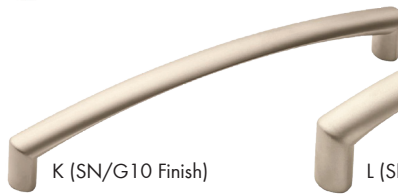

A
B
C
D
E
F
G
H
I
J
K
L
M
N
O
P
Q
R
S
T
U
V
W
X
Y

A AMEROCK®

Essential'z Series - continued

Material: Zinc | Finish Guide: See Pg. 132-133

J (SS Finish)

	Size	Satin Nickel Item #	Stainless Steel Item #
J	128mm c/c	AM24013-SN	AM24013-SS