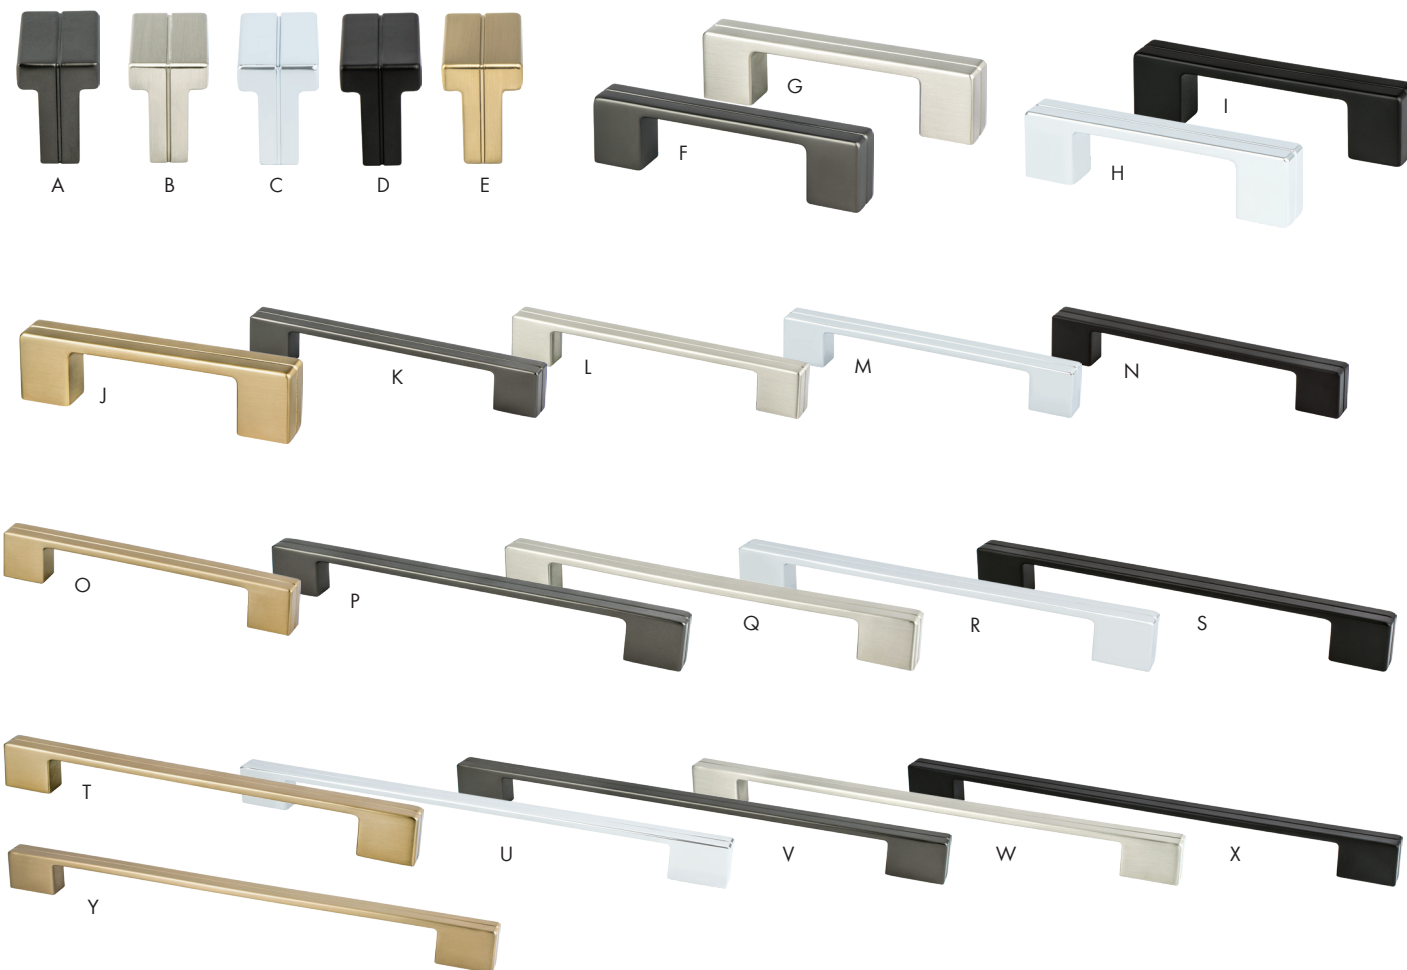

A BERENSON™

B Skyline Collection

Material: Zinc

	Item #	Size	Finish
A	BER1125-1SLT	1-3/8" Length Knob	Slate
B	BER9209-1BPN	1-3/8" Length Knob	Brushed Nickel
C	BER9210-1026	1-3/8" Length Knob	Polished Chrome
D	BER9211-1055	1-3/8" Length Knob	Matte Black
E	BER9995-1MDB	1-3/8" Length Knob	Modern Brushed Gold
F	BER1121-1SLT	3" and 96mm c/c Pull	Slate
G	BER9200-1BPN	3" and 96mm c/c Pull	Brushed Nickel
H	BER9201-1026	3" and 96mm c/c Pull	Polished Chrome
I	BER9202-1055	3" and 96mm c/c Pull	Matte Black
J	BER9976-1MDB	3" and 96mm c/c Pull	Modern Brushed Gold
K	BER1122-1SLT	160mm c/c Pull	Slate
L	BER9203-1BPN	160mm c/c Pull	Brushed Nickel
M	BER9204-1026	160mm c/c Pull	Polished Chrome

	Item #	Size	Finish
N	BER9205-1055	160mm c/c Pull	Matte Black
O	BER9977-1MDB	160mm c/c Pull	Modern Brushed Gold
P	BER1123-1SLT	224mm c/c Pull	Slate
Q	BER9206-1BPN	224mm c/c Pull	Brushed Nickel
R	BER9207-1026	224mm c/c Pull	Polished Chrome
S	BER9208-1055	224mm c/c Pull	Matte Black
T	BER9978-1MDB	224mm c/c Pull	Modern Brushed Gold
U	BER1120-1026	320mm c/c Pull	Polished Chrome
V	BER1124-1SLT	320mm c/c Pull	Slate
W	BER9974-1BPN	320mm c/c Pull	Brushed Nickel
X	BER9975-1055	320mm c/c Pull	Matte Black
Y	BER9993-1MDB	320mm c/c Pull	Modern Brushed Gold