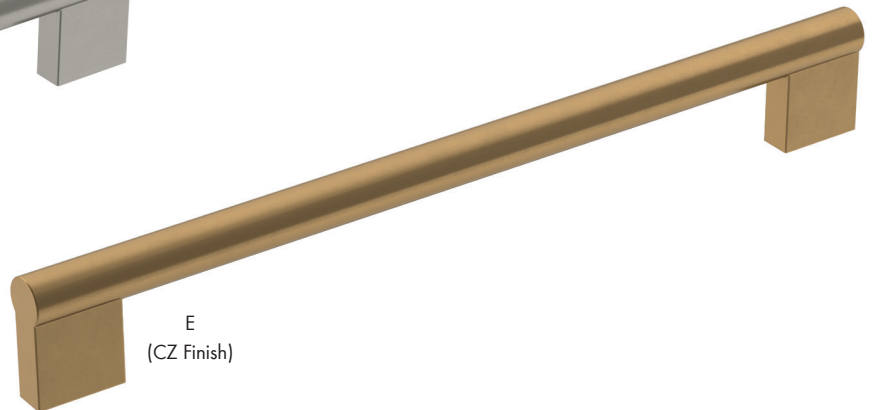

D
(G10 Finish)

E
(CZ Finish)

	Item #	Size	Finish
A	AM36904-26	1-3/8" Dia.	Polished Chrome
	AM36904-CZ	1-3/8" Dia.	Champagne Bronze
	AM36904-FB	1-3/8" Dia.	Matte Black
	AM36904-G10	1-3/8" Dia.	Satin Nickel
B	AM36912-26	96mm c/c	Polished Chrome
	AM36912-CZ	96mm c/c	Champagne Bronze
	AM36912-FB	96mm c/c	Matte Black
	AM36912-G10	96mm c/c	Satin Nickel
C	AM36913-26	128mm c/c	Polished Chrome
	AM36913-CZ	128mm c/c	Champagne Bronze
	AM36913-FB	128mm c/c	Matte Black
	AM36913-G10	128mm c/c	Satin Nickel