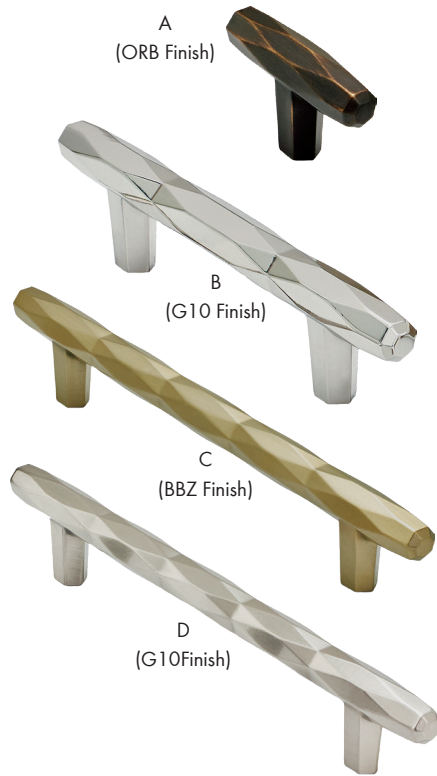

AMEROCK®

St. Vincent Series

Material: Zinc | Finish Guide: See Pg. 132-133

	Item #	Size	Finish
A	AM36642-BBR	2-1/2" Length	Black Bronze
	AM36642-BBZ	2-1/2" Length	Golden Champagne
	AM36642-G10	2-1/2" Length	Satin Nickel
	AM36642-ORB	2-1/2" Length	Oil Rubbed Bronze
	AM36642-PN	2-1/2" Length	Polished Nickel
B	AM36643-BBR	96mm c/c	Black Bronze
	AM36643-BBZ	96mm c/c	Golden Champagne
	AM36643-G10	96mm c/c	Satin Nickel
	AM36643-ORB	96mm c/c	Oil Rubbed Bronze
	AM36643-PN	96mm c/c	Polished Nickel
C	AM36644-BBR	128mm c/c	Black Bronze
	AM36644-BBZ	128mm c/c	Golden Champagne
	AM36644-G10	128mm c/c	Satin Nickel
	AM36644-ORB	128mm c/c	Oil Rubbed Bronze
	AM36644-PN	128mm c/c	Polished Nickel
D	AM36645-BBR	160mm c/c	Black Bronze
	AM36645-BBZ	160mm c/c	Golden Champagne
	AM36645-G10	160mm c/c	Satin Nickel
	AM36645-ORB	160mm c/c	Oil Rubbed Bronze
	AM36645-PN	160mm c/c	Polished Nickel