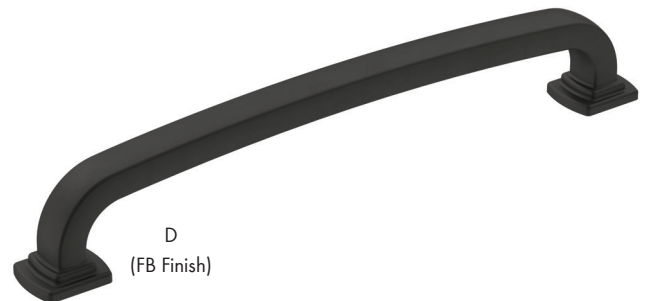

A
(26 Finish)

B
(G10 Finish)

C
(CZ Finish)

D
(FB Finish)

	Item #	Size	Finish
A	AM36893-26	1-1/4" Dia.	Polished Chrome
	AM36893-CZ	1-1/4" Dia.	Champagne Bronze
	AM36893-FB	1-1/4" Dia.	Matte Black
	AM36893-G10	1-1/4" Dia.	Satin Nickel
B	AM36894-26	96mm c/c	Polished Chrome
	AM36894-CZ	96mm c/c	Champagne Bronze
	AM36894-FB	96mm c/c	Matte Black
	AM36894-G10	96mm c/c	Satin Nickel