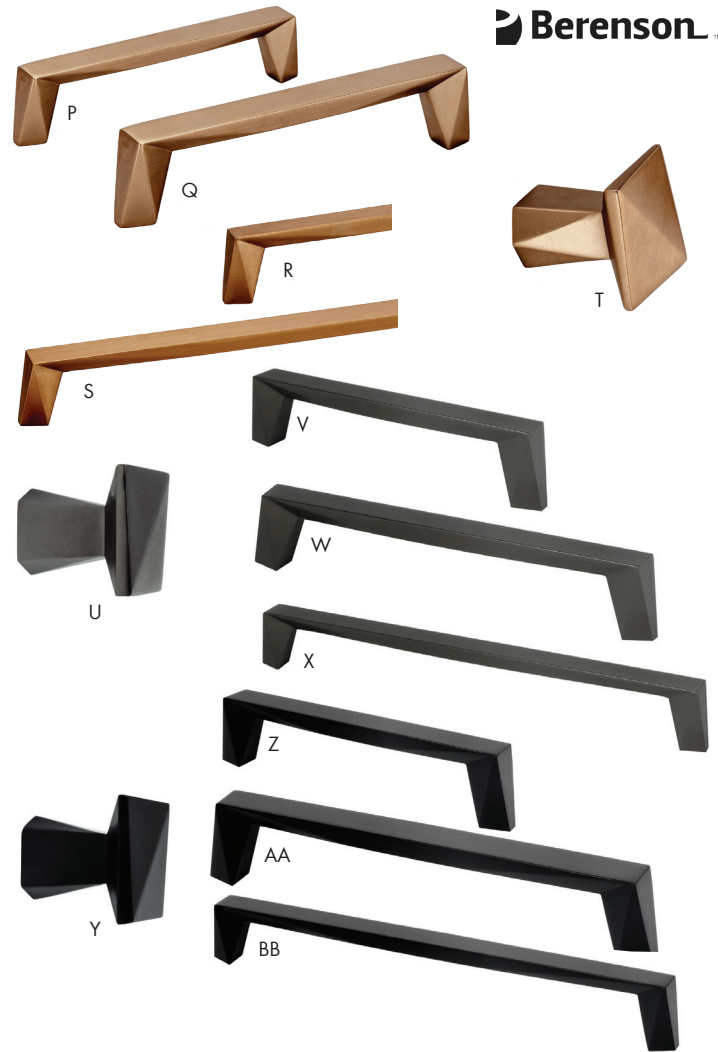

BERENSON™

Swagger Collection

Material: Zinc