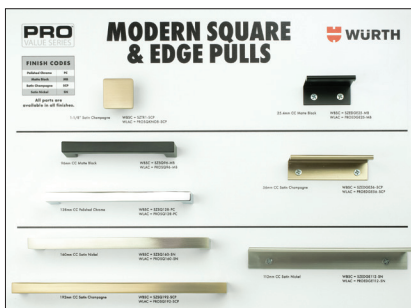

Modern Square/Edge Pulls Display Board

- The board consists of modern square pulls and edge pulls
- Modern square pulls are 96mm c/c, 128mm c/c, 160mm c/c and 192mm c/c
- Edge pulls are 25mm c/c, 56mm c/c and 112mm c/c

Item #	Description	Size
PROSQEDGEBOARD	Modern Sq/Edge Pulls Board	11-3/4"H x 15-3/4"H