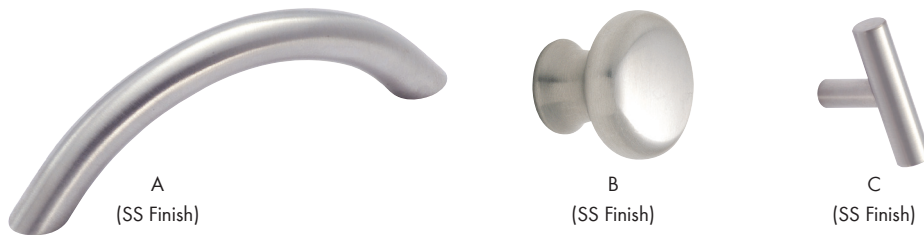

Stainless Steel Series

Material: Stainless Steel | Finish Guide: See Pg. 132-133

	Item #	Size	Finish
A	AM19001-SS	3" c/c	Stainless Steel
	AM19002-SS	96mm c/c	Stainless Steel
	AM19003-SS	128mm c/c	Stainless Steel
	AM19004-SS	160mm c/c	Stainless Steel
	AM19005-SS	192mm c/c	Stainless Steel
B	AM19008-SS	1-1/4" Dia.	Stainless Steel
C	AM19009-SS	49mm L	Stainless Steel

A
B
C
D
E
F
G
H
I
J
K
L
M
N
O
P
Q
R
S
T
U
V
W
X
Y