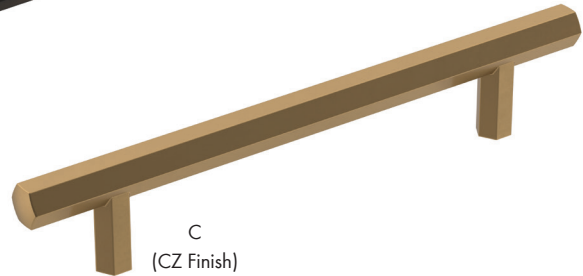

C
(CZ Finish)