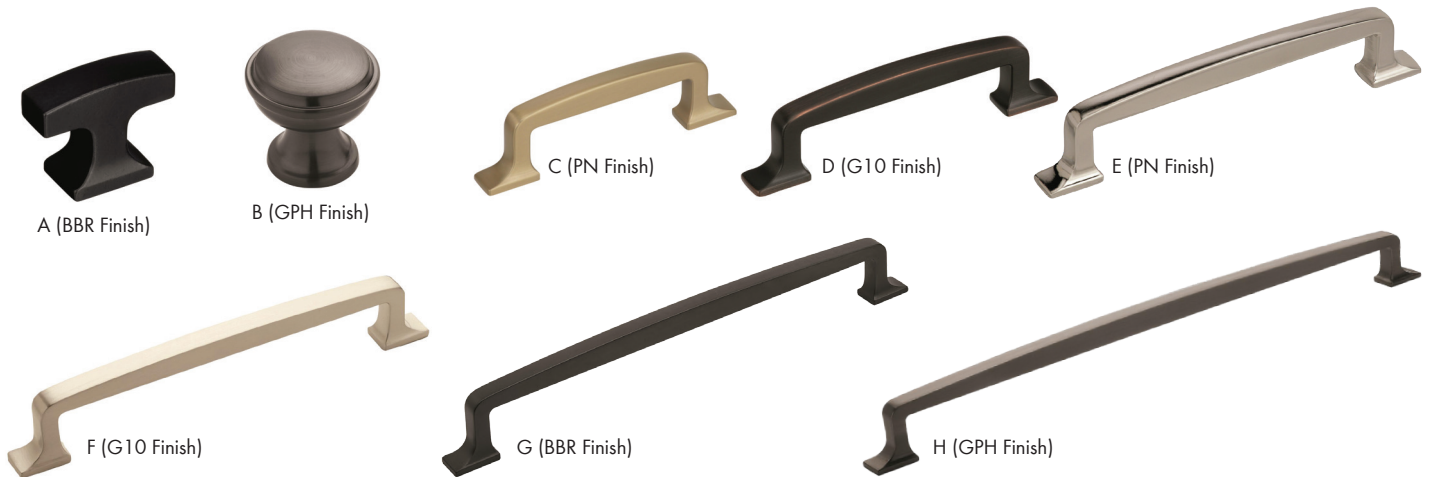

A
B
C
D
E
F
G
H
I
J
K
L
M
N
O
P
Q
R
S
T
U
V
W
X
Y

A
B
C
D
E
F
G
H
I
J
K
L
M
N
O
P
Q
R
S
T
U
V
W
X
Y

AMEROCK®

Wells Series

Material: Zinc | Finish Guide: See Pg. 132-133

	Size	Gunmetal Item #	Oil Rubbed Item #	Polished Nickel Item #	Satin Nickel Item #
A	1-1/4"L	AM36546-GM	AM36546-ORB	AM36546-PN	AM36546-G10
B	1-1/2"L	AM36547-GM	-	-	-
C	96mm c/c	AM36548-GM	AM36548-ORB	AM36548-PN	AM36548-G10
D	128mm c/c	AM36549-GM	-	-	AM36549-G10
E	160mm c/c	AM36550-GM	AM36550-ORB	AM36550-PN	-

Westerly Series

Material: Zinc | Finish Guide: See Pg. 132-133

	Size	Black Bronze Item #	Graphite Item #	Golden Champagne Item #	Oil Rubbed Brz Item #	Polished Nkl Item #	Satin Nickel Item #
A	1-5/16"L	AM53717-BBR	AM53717-GPH	AM53717-BBZ	AM53717-ORB	AM53717-PN	AM53717-G10
B	1-3/16"L	AM53718-BBR	AM53718-GPH	AM53718-BBZ	AM53718-ORB	AM53718-PN	AM53718-G10
C	3" c/c	AM53719-BBR	AM53719-GPH	AM53719-BBZ	AM53719-ORB	AM53719-PN	AM53719-G10
D	96mm c/c	AM53720-BBR	AM53720-GPH	AM53720-BBZ	AM53720-ORB	AM53720-PN	AM53720-G10
E	128mm c/c	AM53721-BBR	AM53721-GPH	AM53721-BBZ	AM53721-ORB	AM53721-PN	AM53721-G10
F	160mm c/c	AM53722-BBR	AM53722-GPH	AM53722-BBZ	AM53722-ORB	AM53722-PN	AM53722-G10
G	12" c/c	AM54023-BBR	AM54023-GPH	AM54023-BBZ	AM54023-ORB	AM54023-PN	AM54023-G10
H	18" c/c	AM54024-BBR	AM54024-GPH	AM54024-BBZ	AM54024-ORB	AM54024-PN	AM54024-G10