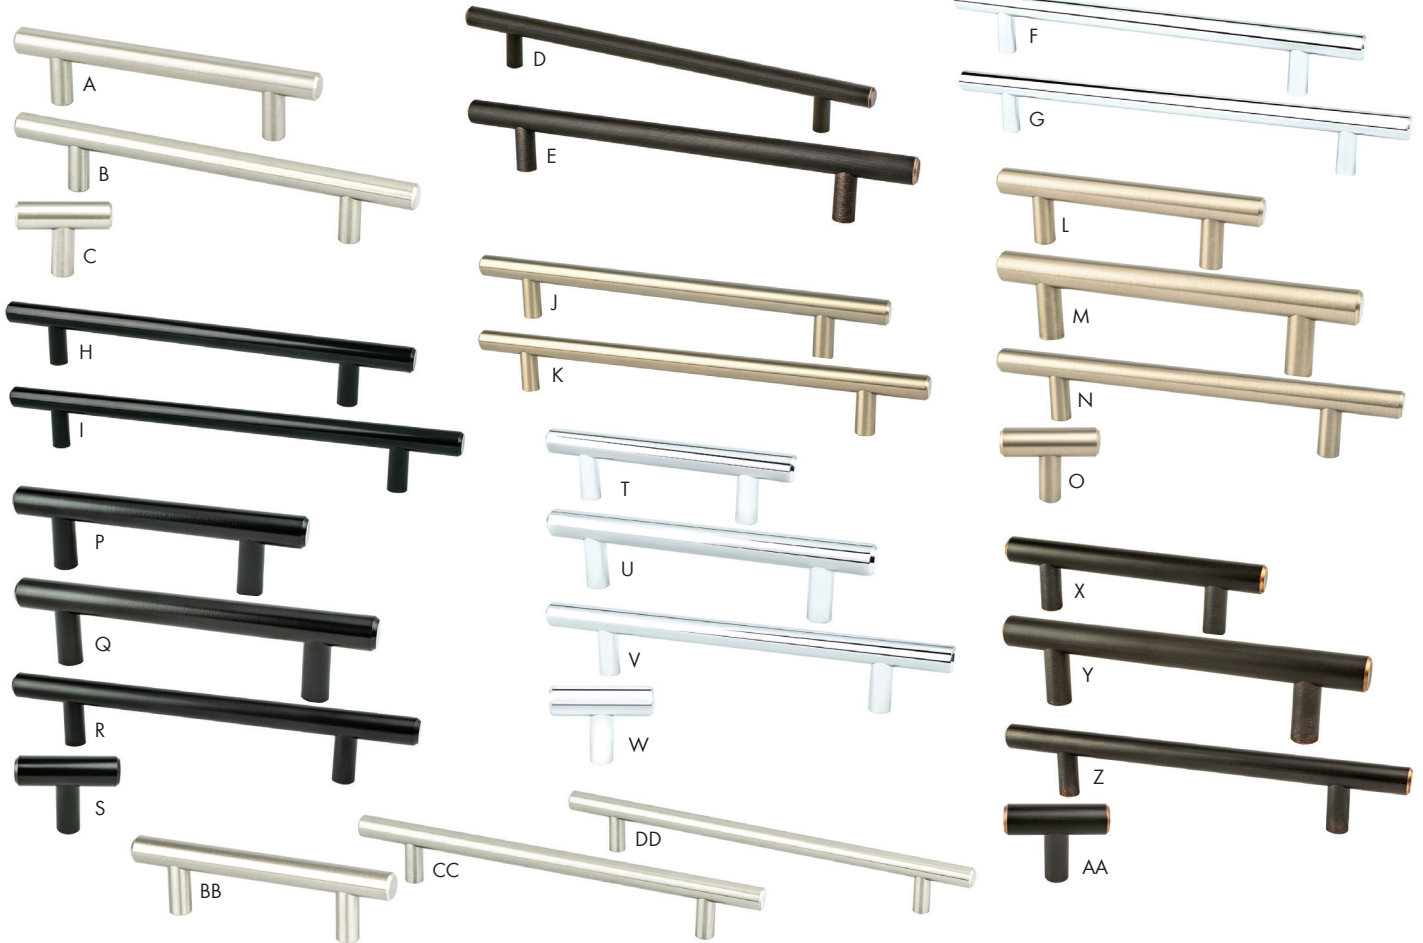

BERENSON™

Transitional Advantage 2 Collection

Material: Zinc

	Item #	Size	Finish
A	BER9401-2BPN	96mm c/c	Brushed Nickel
B	BER9402-2BPN	128mm c/c	Brushed Nickel
C	BER9435-2BPN	1-9/16" Length	Brushed Nickel
D	BER9517-20VB	160mm c/c	Verona Bronze
E	BER9518-20VB	192mm c/c	Verona Bronze
F	BER9519-2026	160mm c/c	Polished Chrome
G	BER9520-2026	192mm c/c	Polished Chrome
H	BER9521-2055	160mm c/c	Black
I	BER9522-2055	192mm c/c	Black
J	BER9523-20CZ	160mm c/c	Champagne
K	BER9524-20CZ	192mm c/c	Champagne
L	BER9540-20CZ	3" c/c	Champagne
M	BER9541-20CZ	96mm c/c	Champagne
N	BER9542-20CZ	128mm c/c	Champagne
O	BER9543-20CZ	1-9/16" Length	Champagne

	Item #	Size	Finish
P	BER9544-2055	3" c/c	Black
Q	BER9545-2055	96mm c/c	Black
R	BER9546-2055	128mm c/c	Black
S	BER9547-2055	1-9/16" Length	Black
T	BER9548-2026	3" c/c	Polished Chrome
U	BER9549-2026	96mm c/c	Polished Chrome
V	BER9550-2026	128mm c/c	Polished Chrome
W	BER9551-2026	1-9/16" Length	Polished Chrome
X	BER9552-20VB	3" c/c	Verona Bronze
Y	BER9553-20VB	96mm c/c	Verona Bronze
Z	BER9554-20VB	128mm c/c	Verona Bronze
AA	BER9555-20VB	1-9/16" Length	Verona Bronze
BB	BER9557-2BPN	3" c/c	Brushed Nickel
CC	BER9559-2BPN	160mm c/c	Brushed Nickel
DD	BER9561-2BPN	192mm c/c	Brushed Nickel