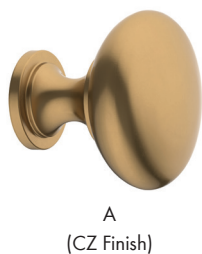

Edona Series

Material: Zinc | Finish Guide: See Pg. 132-133

	Item #	Size	Finish
A	AM53005-26	1-1/4" Dia.	Polished Chrome
	AM53005-3	1-1/4" Dia.	Polished Brass
	AM53005-AS	1-1/4" Dia.	Antique Silver
	AM53005-BB	1-1/4" Dia.	Burnished Brass
	AM53005-CZ	1-1/4" Dia.	Champagne Bronze
	AM53005-FB	1-1/4" Dia.	Flat Black
	AM53005-G10	1-1/4" Dia.	Satin Nickel
	AM53005-ORB	1-1/4" Dia.	Oil-Rubbed Bronze