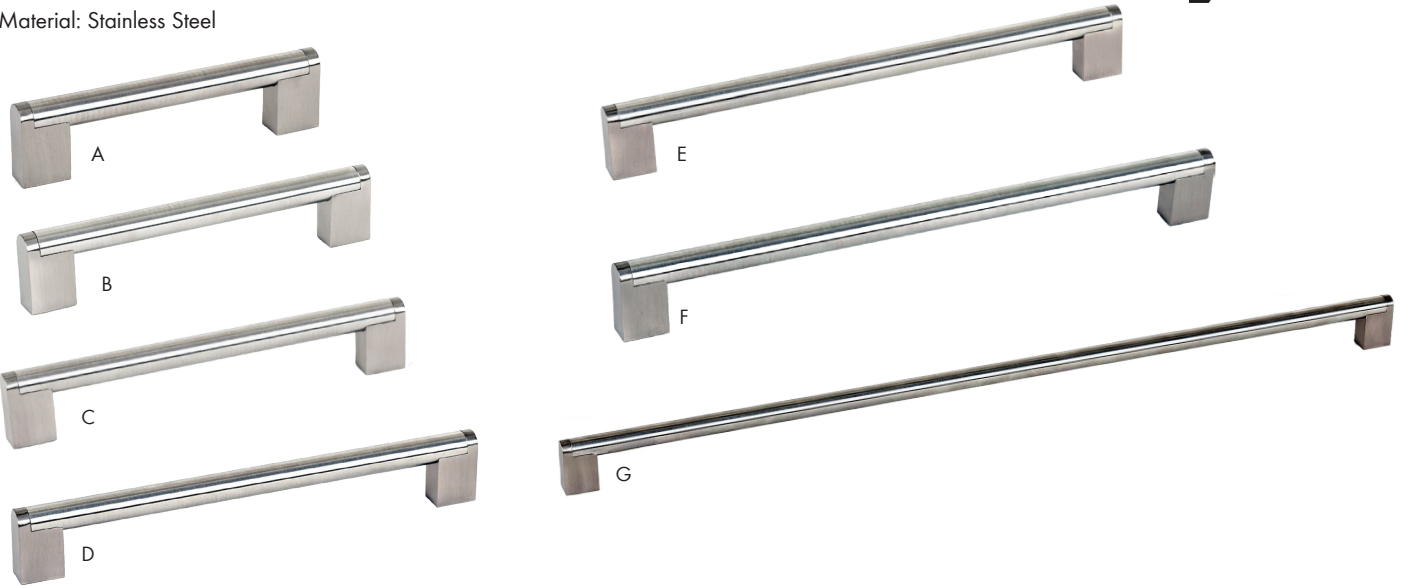

A
B
C
D
E
F
G
H
I
J
K
L
M
N
O
P
Q
R
S
T
U
V
W
X
Y

BERENSON™

Studio Collection

Material: Stainless Steel