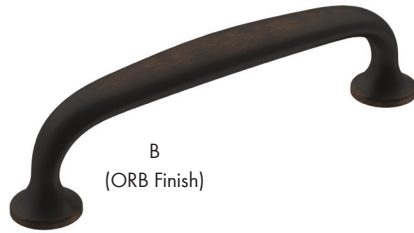

AMEROCK®

Renown Series

Material: Zinc | Finish Guide: See Pg. 132-133