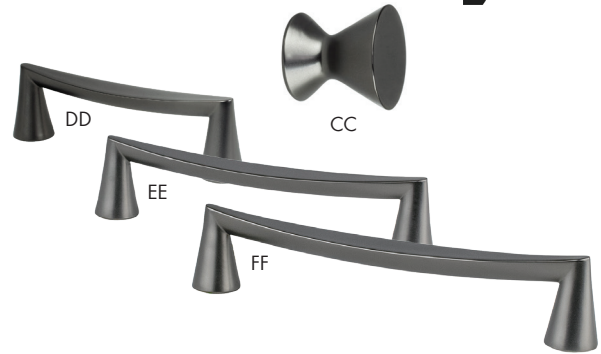

BERENSON™

Domestic Bliss Collection

Material: Zinc

	Item #	Size	Finish
A	BER2339-1BPN	96mm c/c Pull	Brushed Nickel
B	BER2340-10VB	96mm c/c Pull	Verona Bronze
C	BER2341-1014	96mm c/c Pull	Polished Nickel
D	BER2342-1MDB	96mm c/c Pull	Modern Brushed Gold
E	BER2343-1BPN	128mm c/c Pull	Brushed Nickel
F	BER2344-10VB	128mm c/c Pull	Verona Bronze
G	BER2346-1014	128mm c/c Pull	Polished Nickel
H	BER2347-1MDB	128mm c/c Pull	Modern Brushed Gold
I	BER2348-1BPN	160mm c/c Pull	Brushed Nickel
J	BER2349-10VB	160mm c/c Pull	Verona Bronze
K	BER2350-1014	160mm c/c Pull	Polished Nickel
L	BER2351-1MDB	160mm c/c Pull	Modern Brushed Gold

	Item #	Size	Finish
M	BER2352-1BPN	224mm c/c Pull	Brushed Nickel
N	BER2353-10VB	224mm c/c Pull	Verona Bronze
O	BER2354-1014	224mm c/c Pull	Polished Nickel
P	BER2355-1MDB	224mm c/c Pull	Modern Brushed Gold
Q	BER2356-1BPN	320mm c/c Pull	Brushed Nickel
R	BER2357-10VB	320mm c/c Pull	Verona Bronze
S	BER2358-1014	320mm c/c Pull	Polished Nickel
T	BER2359-1MDB	320mm c/c Pull	Modern Brushed Gold
U	BER2360-1BPN	1-1/2" Dia.Knob	Brushed Nickel
V	BER2361-10VB	1-1/2" Dia.Knob	Verona Bronze
W	BER2362-1014	1-1/2" Dia.Knob	Polished Nickel
X	BER2363-1MDB	1-1/2" Dia.Knob	Modern Brushed Gold

	Item #	Size	Finish
Y	BER2399-1055	1-3/16" Dia.	Matte Black
Z	BER2400-1055	96mm c/c	Matte Black
AA	BER2401-1055	128mm c/c	Matte Black
BB	BER2402-1055	160mm c/c	Matte Black

	Item #	Size	Finish
CC	BER2403-1SLT	1-3/16" Dia.	Slate
DD	BER2404-1SLT	96mm c/c	Slate
EE	BER2405-1SLT	128mm c/c	Slate
FF	BER2406-1SLT	160mm c/c	Slate