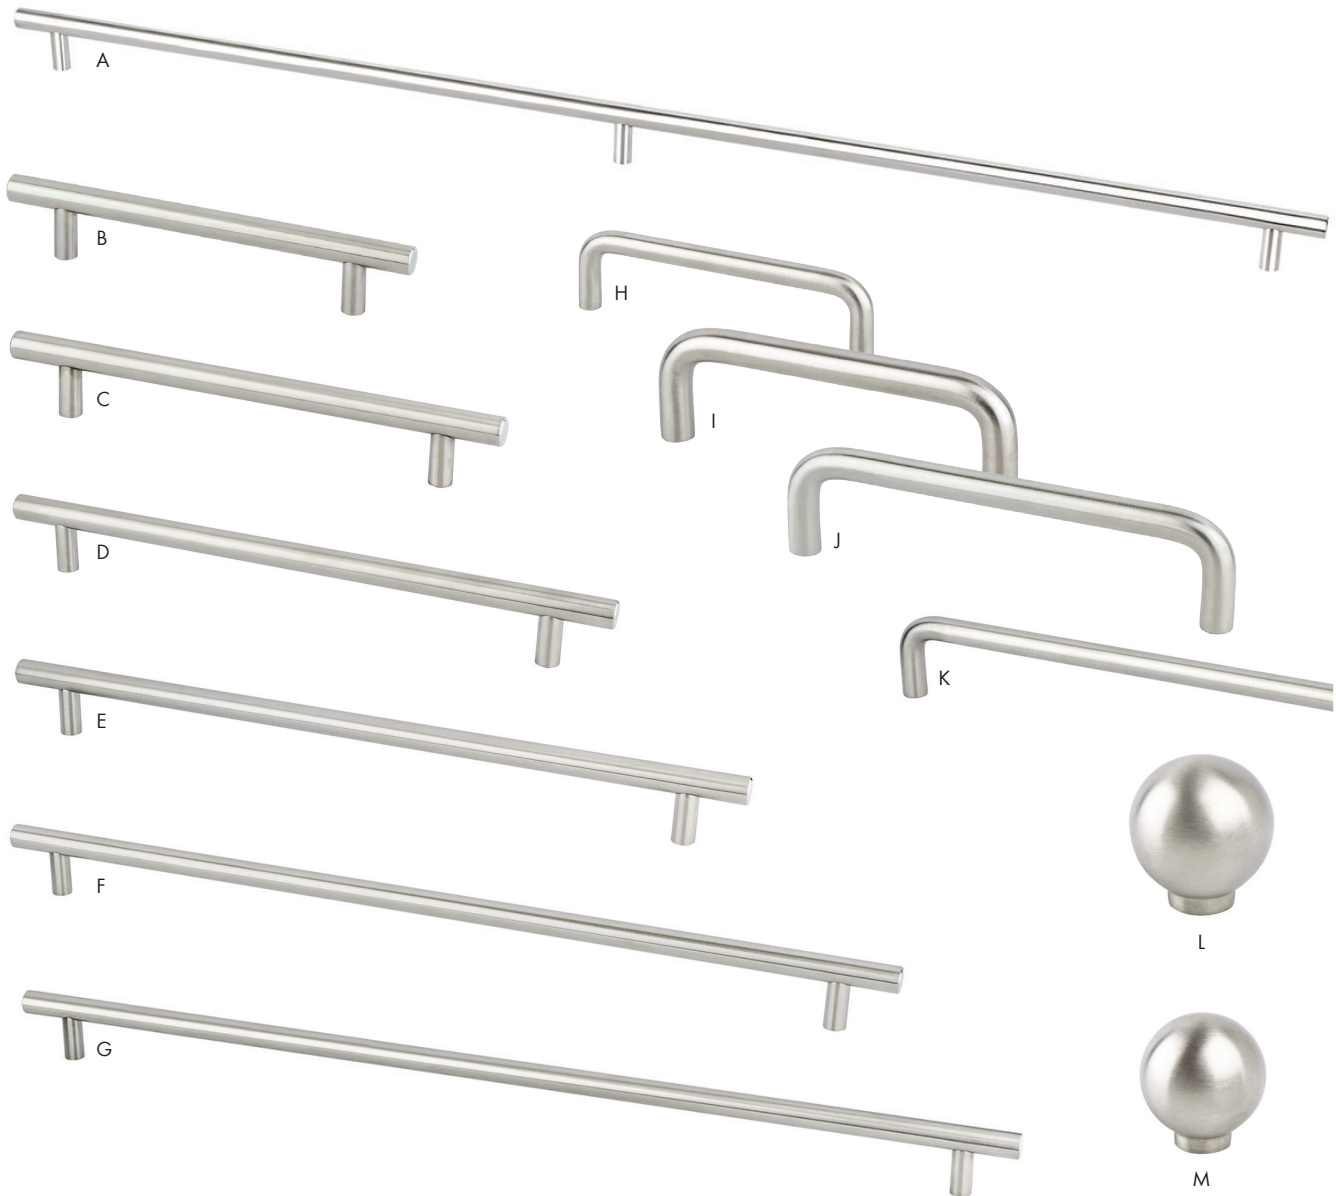

BERENSON™

Stainless Steel Collection

Material: Stainless Steel

	Item #	Size	Finish
A	BER7067-9SS	672mm c/c	Stainless Steel
B	BER7068-9SS	128mm c/c	Stainless Steel
C	BER7069-9SS	160mm c/c	Stainless Steel
D	BER7070-9SS	224mm c/c	Stainless Steel
E	BER7071-9SS	288mm c/c	Stainless Steel
F	BER7072-9SS	384mm c/c	Stainless Steel
G	BER7073-9SS	448mm c/c	Stainless Steel

	Item #	Size	Finish
H	BER7074-9SS	96mm c/c	Stainless Steel
I	BER7075-9SS	96mm c/c	Stainless Steel
J	BER7076-9SS	128mm c/c	Stainless Steel
K	BER7077-9SS	288mm c/c	Stainless Steel
L	BER7078-9SS	1-3/16" Dia.	Stainless Steel
M	BER7079-9SS	1" Dia.	Stainless Steel

A
B
C
D
E
F
G
H
I
J
K
L
M
N
O
P
Q
R
S
T
U
V
W
X
Y