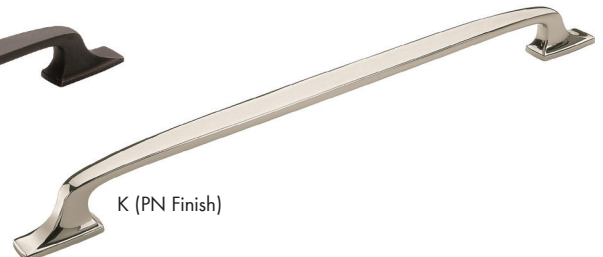

F (G10 Finish)

G (AP Finish)

H (BBR Finish)

I (AP Finish)

J (DOB Finish)

K (PN Finish)

	Size	Item #	Aged Pewter	Black Bronze	Caramel Bronze	Dark Oiled Bronze	Golden Champagne	Polished Nickel	Satin Nickel
A	1-3/8"L	AM55311	-AP	-BBR	-	-DOB	-BBZ	-PN	-G10
B	1-3/16" Dia.	AM55312	-AP	-BBR	-	-DOB	-BBZ	-PN	-G10
C	1-7/8"L	AM55315	-AP	-	-	-DOB	-	-PN	-
D	3" c/c	AM55316	-AP	-BBR	-CBZ	-DOB	-BBZ	-PN	-G10
E	96mm c/c	AM55317	-AP	-BBR	-	-DOB	-BBZ	-PN	-G10
F	3-1/2" c/c	AM55318	-AP	-BBR	-CBZ	-DOB	-BBZ	-PN	-G10
G	128mm c/c	AM55319	-AP	-BBR	-	-DOB	-BBZ	-PN	-G10
H	160mm c/c	AM55321	-AP	-BBR	-CBZ	-DOB	-BBZ	-PN	-G10
I	8" c/c	AM55322	-AP	-BBR	-	-DOB	-BBZ	-PN	-
J	12" c/c	AM55323	-AP	-BBR	-	-DOB	-BBZ	-PN	-G10
K	18" c/c	AM55324	-AP	-BBR	-	-DOB	-BBZ	-PN	-G10