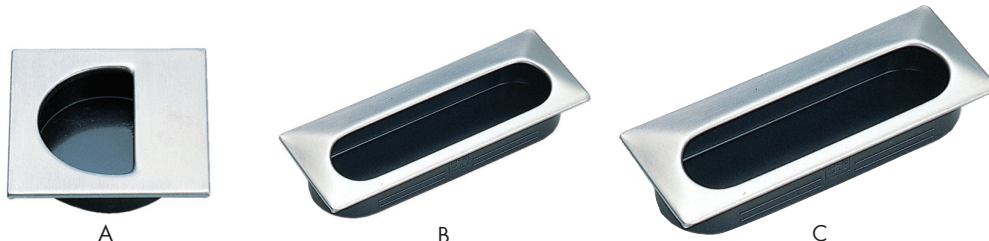

A
B
C
D
E
F
G
H
I
J
K
L
M
N
O
P
Q
R
S
T
U
V
W
X
Y

SUGATSUNE / KNAPE & VOGT® / EPCO

Recessed Pulls

Material: Stainless Steel

Item #	Type	Size	Mortise Hole	Finish
A SGSP-35	Recessed Pull, No Screws	1-3/4" Sq x 3/8" Depth	1.382" dia.	Stainless Steel
B SGUT105-S	Recessed Pull, No Screws	4-1/8" x 1-9/16", 5/8" Depth	3.899" x 1.280"	Stainless Steel
C SGUT-140/S	Recessed Pull, No Screws	5-1/2" x 1-9/16", 5/8" Depth	5.276" x 1.594"	Stainless Steel