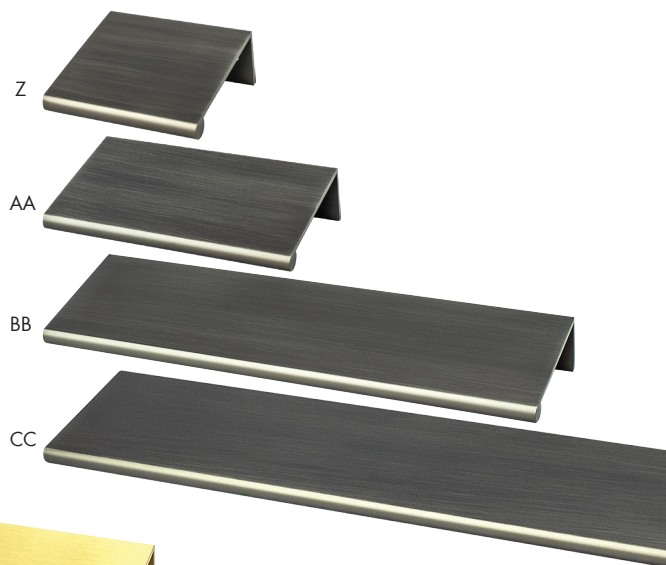

A
B
C
D
E
F
G
H
I
J
K
L
M
N
O
P
Q
R
S
T
U
V
W
X
Y

BERENSON™

Bravo Collection - continued

Material: Aluminum

	Item #	Size	Finish
N	BER1061-4BPN	112mm c/c	Brushed Nickel
O	BER1062-4026	112mm c/c	Polished Chrome
P	BER1063-40VB	112mm c/c	Verona Bronze
Q	BER1064-4055	112mm c/c	Satin Black
R	BER1065-4BPN	169mm c/c	Brushed Nickel
S	BER1066-4026	169mm c/c	Polished Chrome
T	BER1067-40VB	169mm c/c	Verona Bronze
U	BER1068-4055	169mm c/c	Satin Black

	Item #	Size	Finish
V	BER1069-40SG	32mm c/c	Satin Gold
W	BER1070-40SG	56mm c/c	Satin Gold
X	BER1071-40SG	112mm c/c	Satin Gold
Y	BER1072-40SG	169mm c/c	Satin Gold
Z	BER1073-4GPH	32mm c/c	Graphite
AA	BER1074-4GPH	56mm c/c	Graphite
BB	BER1075-4GPH	112mm c/c	Graphite
CC	BER1076-4GPH	169mm c/c	Graphite