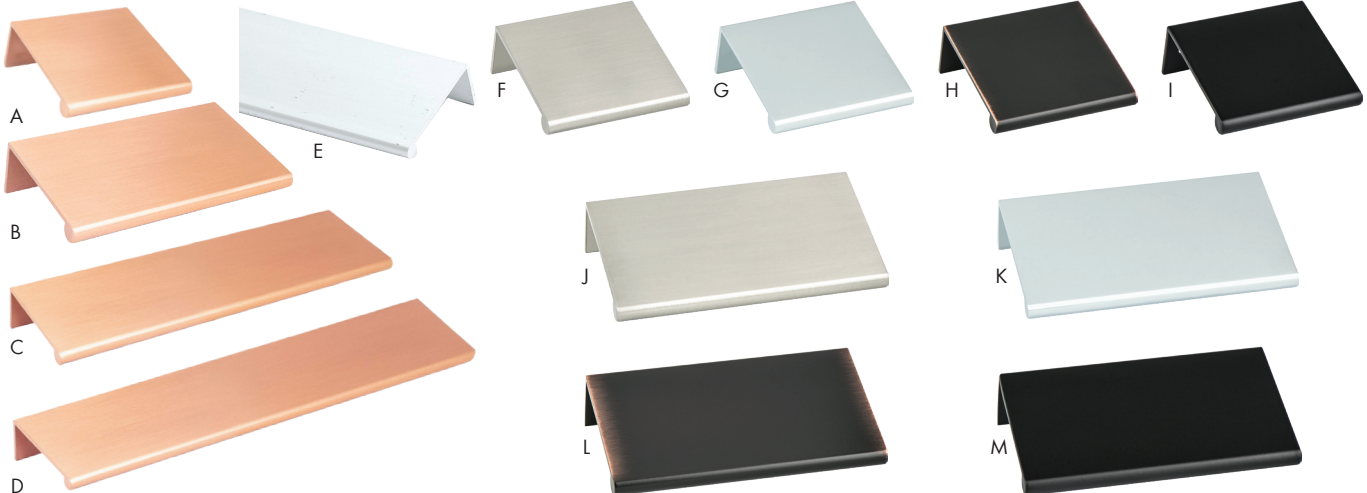

Bravo Collection

Material: Aluminum

	Item #	Size	Finish
A	BER1046-40BC	32mm c/c	Brushed Copper
B	BER1047-40BC	56mm c/c	Brushed Copper
C	BER1048-40BC	112mm c/c	Brushed Copper
D	BER1049-40BC	169mm c/c	Brushed Copper
E	BER1051-4ALU	96-7/16" Length	Aluminum
F	BER1052-4BPN	32mm c/c	Brushed Nickel
G	BER1053-4026	32mm c/c	Polished Chrome

	Item #	Size	Finish
H	BER1055-40VB	32mm c/c	Verona Bronze
I	BER1056-4055	32mm c/c	Satin Black
J	BER1057-4BPN	56mm c/c	Brushed Nickel
K	BER1058-4026	56mm c/c	Polished Chrome
L	BER1059-40VB	56mm c/c	Verona Bronze
M	BER1060-4055	56mm c/c	Satin Black

A
B
C
D
E
F
G
H
I
J
K
L
M
N
O
P
Q
R
S
T
U
V
W
X
Y