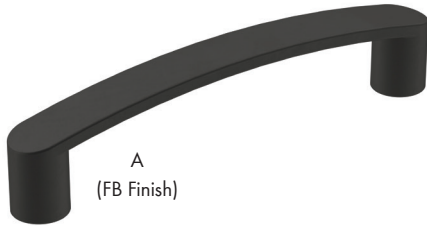

AMEROCK®

Rift Series

Material: Zinc | Finish Guide: See Pg. 132-133

	Item #	Size	Finish
A	AM36899-26	3-3/4" c/c	Polished Chrome
	AM36899-FB	3-3/4" c/c	Matte Black
	AM36899-G10	3-3/4" c/c	Satin Nickel

	Item #	Size	Finish
B	AM36900-26	128mm c/c	Polished Chrome
	AM36900-FB	128mm c/c	Matte Black
	AM36900-G10	128mm c/c	Satin Nickel