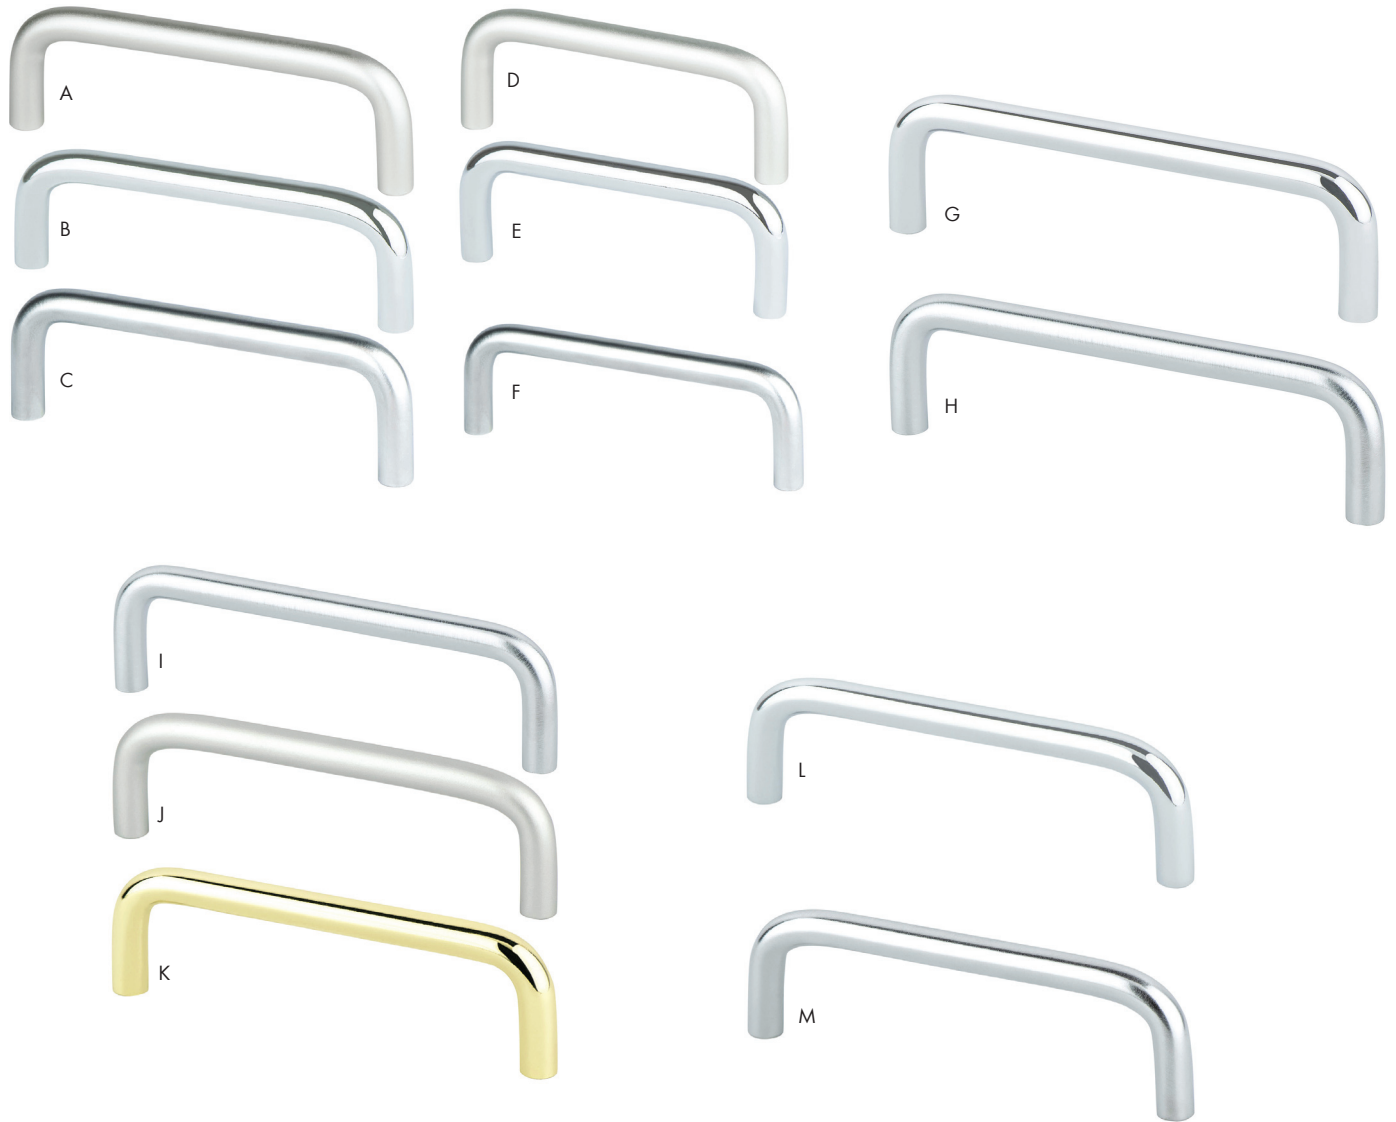

BERENSON™

Zurich Collection

Material: * = Steel | ** = Aluminum | † = Brass

		Item #	Size	Finish
A	**	FE14835SAL	3-1/2" c/c	Satin Aluminum
B	*	FE14835S-CH	3-1/2" c/c	Polished Chrome
C	*	FE14835S-DCH	3-1/2" c/c	Satin Chrome
D	**	FE1483SAL	3" c/c	Satin Aluminum
E	*	FE1483S-CH	3" c/c	Polished Chrome
F	*	FE1483S-DCH	3" c/c	Satin Chrome
G	*	FE1484S-CH	4" c/c	Polished Chrome

		Item #	Size	Finish
H	*	FE1484S-DCH	4" c/c	Satin Chrome
I	†	FE14896DCH	96mm c/c	Satin Chrome
J	**	FE14896SAL	96mm c/c	Satin Aluminum
K	*	FE14896S-BR	96mm c/c	Polished Brass
L	*	FE14896S-CH	96mm c/c	Polished Chrome
M	*	FE14896S-DCH	96mm c/c	Satin Chrome

A
B
C
D
E
F
G
H
I
J
K
L
M
N
O
P
Q
R
S
T
U
V
W
X
Y