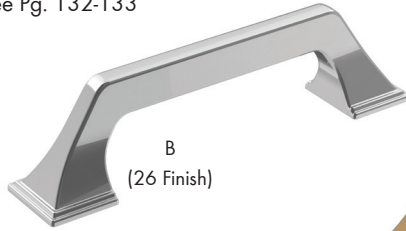

AMEROCK®

Exceed Series

Material: Zinc | Finish Guide: See Pg. 132-133

	Item #	Size	Finish
A	AM36880-26	1-1/2" Dia.	Polished Chrome
	AM36880-CZ	1-1/2" Dia.	Champagne Bronze
	AM36880-FB	1-1/2" Dia.	Matte Black
	AM36880-G10	1-1/2" Dia.	Satin Nickel
B	AM36881-26	96mm c/c	Polished Chrome
	AM36881-CZ	96mm c/c	Champagne Bronze
	AM36881-FB	96mm c/c	Matte Black
	AM36881-G10	96mm c/c	Satin Nickel
C	AM36882-26	128mm c/c	Polished Chrome
	AM36882-CZ	128mm c/c	Champagne Bronze
	AM36882-FB	128mm c/c	Matte Black
	AM36882-G10	128mm c/c	Satin Nickel

	Item #	Size	Finish
D	AM36883-26	160mm c/c	Polished Chrome
	AM36883-CZ	160mm c/c	Champagne Bronze
	AM36883-FB	160mm c/c	Matte Black
	AM36883-G10	160mm c/c	Satin Nickel
E	AM36884-26	224mm c/c	Polished Chrome
	AM36884-CZ	224mm c/c	Champagne Bronze
	AM36884-FB	224mm c/c	Matte Black
	AM36884-G10	224mm c/c	Satin Nickel

A
B
C
D
E
F
G
H
I
J
K
L
M
N
O
P
Q
R
S
T
U
V
W
X
Y