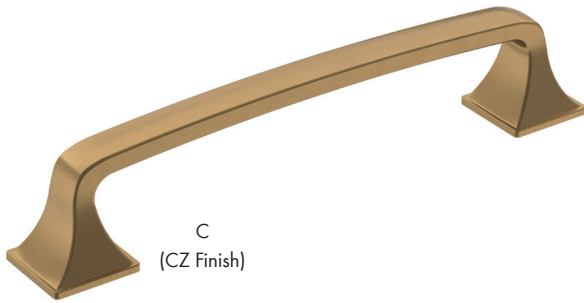

AMEROCK®

Ville Series

Material: Zinc | Finish Guide: See Pg. 132-133

A
(ORB Finish)

B
(26 Finish)

C
(CZ Finish)

D
(FB Finish)

	Item #	Size	Finish
A	AM36774-26	1-1/8" Dia.	Polished Chrome
	AM36774-CZ	1-1/8" Dia.	Champagne Bronze
	AM36774-FB	1-1/8" Dia.	Matte Black
	AM36774-G10	1-1/8" Dia.	Satin Nickel
	AM36774-ORB	1-1/8" Dia.	Oil Rubbed Bronze
B	AM36775-26	96mm c/c	Polished Chrome
	AM36775-CZ	96mm c/c	Champagne Bronze
	AM36775-FB	96mm c/c	Matte Black
	AM36775-G10	96mm c/c	Satin Nickel
	AM36775-ORB	96mm c/c	Oil Rubbed Bronze