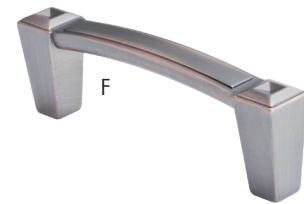

F

G

H

I

J

K

L

	Item #	Size	Finish
A	BER4007-1VTN	1-1/8" Square Knob	Vintage Nickel
B	BER4008-1055	1-1/8" Square Knob	Black
C	BER4009-10VB	1-1/8" Square Knob	Verona Bronze
D	BER4001-1VTN	3" c/c Pull	Vintage Nickel
E	BER4002-1055	3" c/c Pull	Black
F	BER4003-10VB	3" c/c Pull	Verona Bronze