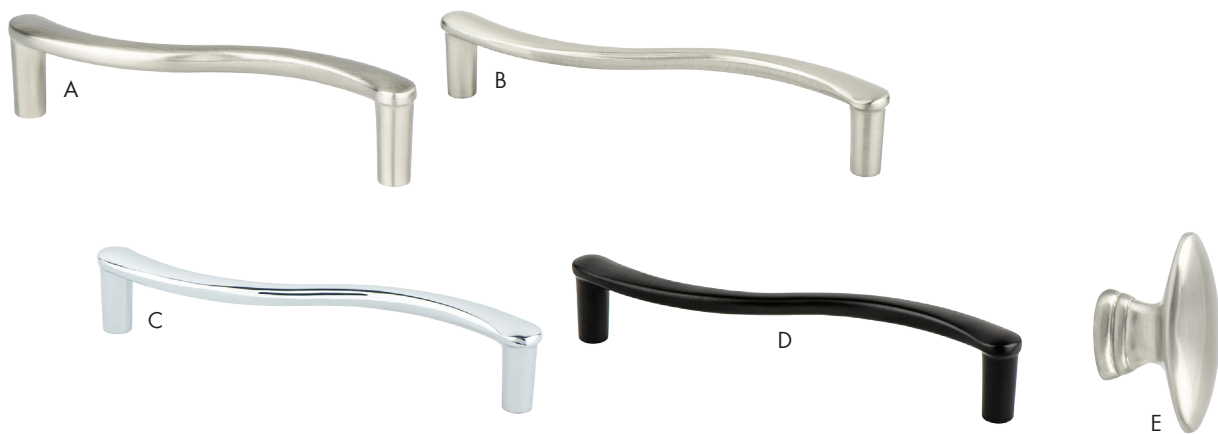

SECTION A - TABLE OF CONTENTS

Section A Contents:

PRO Value Series
 Decorative Hardware..... 2-10
 Berenson™ Decorative Hardware..... 11-79
 Amerock® Decorative
 Hardware.....80-134
 Sugatsune Stainless Steel Wire Pulls.... 134
 Paramount/EPCO Extruded Pulls & Edge
 Pulls 135-137
 Recessed Pulls..... 138-139
 True Position Jigs..... 140-141
 Decorative Hardware Screws..... 142
 PRO Display Boards..... 143
 Decorative Hardware
 Manufacturers List 144

D

E

F

G

H

	Item #	Size	Finish
A	BER0934-1RG	1-5/16" Dia.	Rust Glaze
B	BER0944-1BBN	3" c/c	Brushed Blk Nickel
C	BER0945-1BPN	3" c/c	Brushed Nickel
D	BER0954-1BBN	1-1/4" Dia.	Brushed Blk Nickel

	Item #	Size	Finish
E	BER0955-1BPN	1-1/4" Dia.	Brushed Nickel
F	BER9371-1RGZ	3" c/c	Rust Glaze
G	BER9372-10VB	1-1/4" Dia.	Verona Bronze
H	BER9373-10VB	3" c/c	Verona Bronze

BERENSON™

Advantage Plus 5 Collection

Material: Zinc

A
B
C
D
E
F
G
H
I
J
K
L
M
N
O
P
Q
R
S
T
U
V
W
X
Y

	Item #	Size	Finish
A	BER9389-10WN	2-9/16" Length	Weathered Nickel
B	BER9390-10VB	2-9/16" Length	Verona Bronze
C	BER9391-1BPN	2-9/16" Length	Brushed Nickel

	Item #	Size	Finish
D	BER9392-10VB	96mm c/c	Verona Bronze
E	BER9393-1BPN	96mm c/c	Brushed Nickel
F	BER9394-10WN	96mm c/c	Weathered Nickel

Advantage Plus 6 Collection

Material: Aluminum Pulls & Zinc Knobs