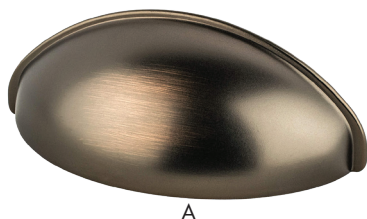

A
B
C
D
E
F
G
H
I
J
K
L
M
N
O
P
Q
R
S
T
U
V
W
X
Y

A
B
C
D
E
F
G
H
I
J
K
L
M
N
O
P
Q
R
S
T
U
V
W
X
Y

BERENSON™

Advantage 1 Collection

Material: Zinc

	Item #	Size	Finish
A	BER0915-1OB	1-1/8" Dia.	Oiled Bronze
B	BER0948-1OB	3" c/c	Oiled Bronze
C	BER0958-1OB	1-1/4" Dia.	Oiled Bronze

Advantage 2 Collection

Material: Zinc

	Item #	Size	Finish
A	BER0928-1OB	3" c/c	Oiled Bronze
B	BER0929-1OB	1-1/8" Dia.	Oiled Bronze
C	BER0932-1ORBL	1-5/16" Dia.	Oil Rubbed Brz Light
D	BER0933-1AP	1-5/16" Dia.	Antique Pewter

	Item #	Size	Finish
E	BER0936-1OB	1-5/16" Dia.	Oiled Bronze
F	BER0962-1BBN	64mm c/c	Brushed Blk Nickel
G	BER0965-1AP	64mm c/c	Antique Pewter
H	BER0976-1BPN	3" c/c	Brushed Nickel

Advantage 3 Collection

Material: Steel