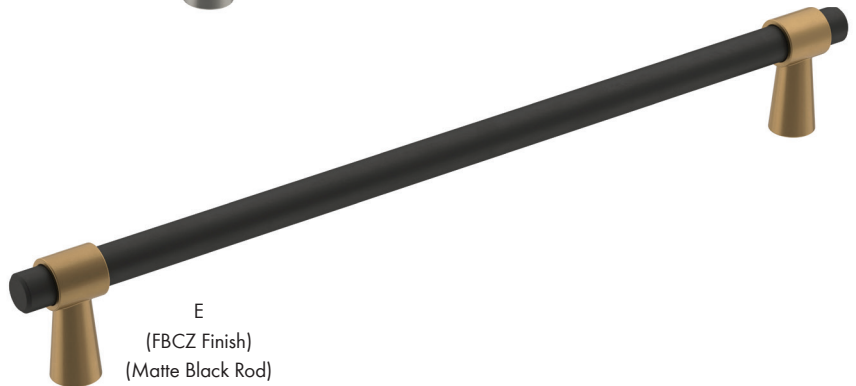

AMEROCK®

Mergence Series

Material: Zinc | Finish Guide: See Pg. 132-133

	Item #	Size	Finish
A	AM36857-FB26	1-3/8" Dia.	Polished Chrome
	AM36857-FBCZ	1-3/8" Dia.	Champagne Bronze
	AM36857-FBG10	1-3/8" Dia.	Satin Nickel
B	AM36858-FB26	96mm c/c	Polished Chrome
	AM36858-FBCZ	96mm c/c	Champagne Bronze
	AM36858-FBG10	96mm c/c	Satin Nickel
C	AM36859-FB26	128mm c/c	Polished Chrome
	AM36859-FBCZ	128mm c/c	Champagne Bronze
	AM36859-FBG10	128mm c/c	Satin Nickel

	Item #	Size	Finish
D	AM36860-FB26	160mm c/c	Polished Chrome
	AM36860-FBCZ	160mm c/c	Champagne Bronze
	AM36860-FBG10	160mm c/c	Satin Nickel
E	AM36861-FB26	224mm c/c	Polished Chrome
	AM36861-FBCZ	224mm c/c	Champagne Bronze
	AM36861-FBG10	224mm c/c	Satin Nickel

A
B
C
D
E
F
G
H
I
J
K
L
M
N
O
P
Q
R
S
T
U
V
W
X
Y