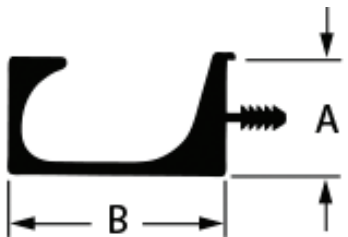

Aluminum Extruded Drawer Pulls

- Made of aluminum, no screws included
- Sold per each

Item #	Description	"A" Size	"B" Size	Length	Finish
PR5047-72AM	Drawer Pull	0.75"	1.25"	72"	Clear Anodized Aluminum
PR5048-72AM	Drawer Pull	0.812"	1.25"	72"	Clear Anodized Aluminum