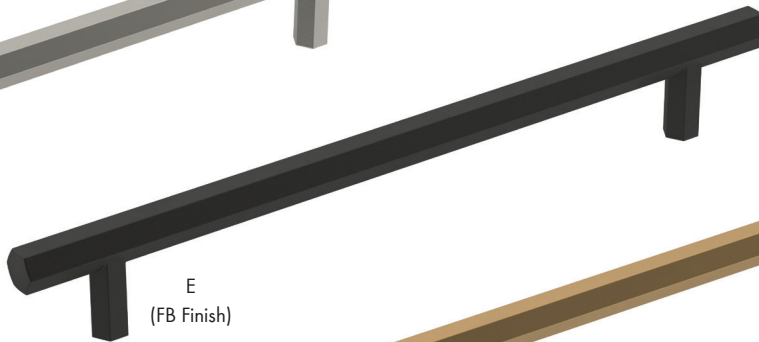

E
(FB Finish)

F
(CZ Finish)

	Item #	Size	Finish
A	AM36872-26	1-1/4" Dia.	Polished Chrome
	AM36872-CZ	1-1/4" Dia.	Champagne Bronze
	AM36872-FB	1-1/4" Dia.	Matte Black
	AM36872-G10	1-1/4" Dia.	Satin Nickel
	AM36872-ORB	1-1/4" Dia.	Oil Rubbed Bronze
B	AM36873-26	96mm c/c	Polished Chrome
	AM36873-CZ	96mm c/c	Champagne Bronze
	AM36873-FB	96mm c/c	Matte Black
	AM36873-G10	96mm c/c	Satin Nickel
	AM36873-ORB	96mm c/c	Oil Rubbed Bronze
C	AM36874-26	128mm c/c	Polished Chrome
	AM36874-CZ	128mm c/c	Champagne Bronze
	AM36874-FB	128mm c/c	Matte Black
	AM36874-G10	128mm c/c	Satin Nickel
	AM36874-ORB	128mm c/c	Oil Rubbed Bronze