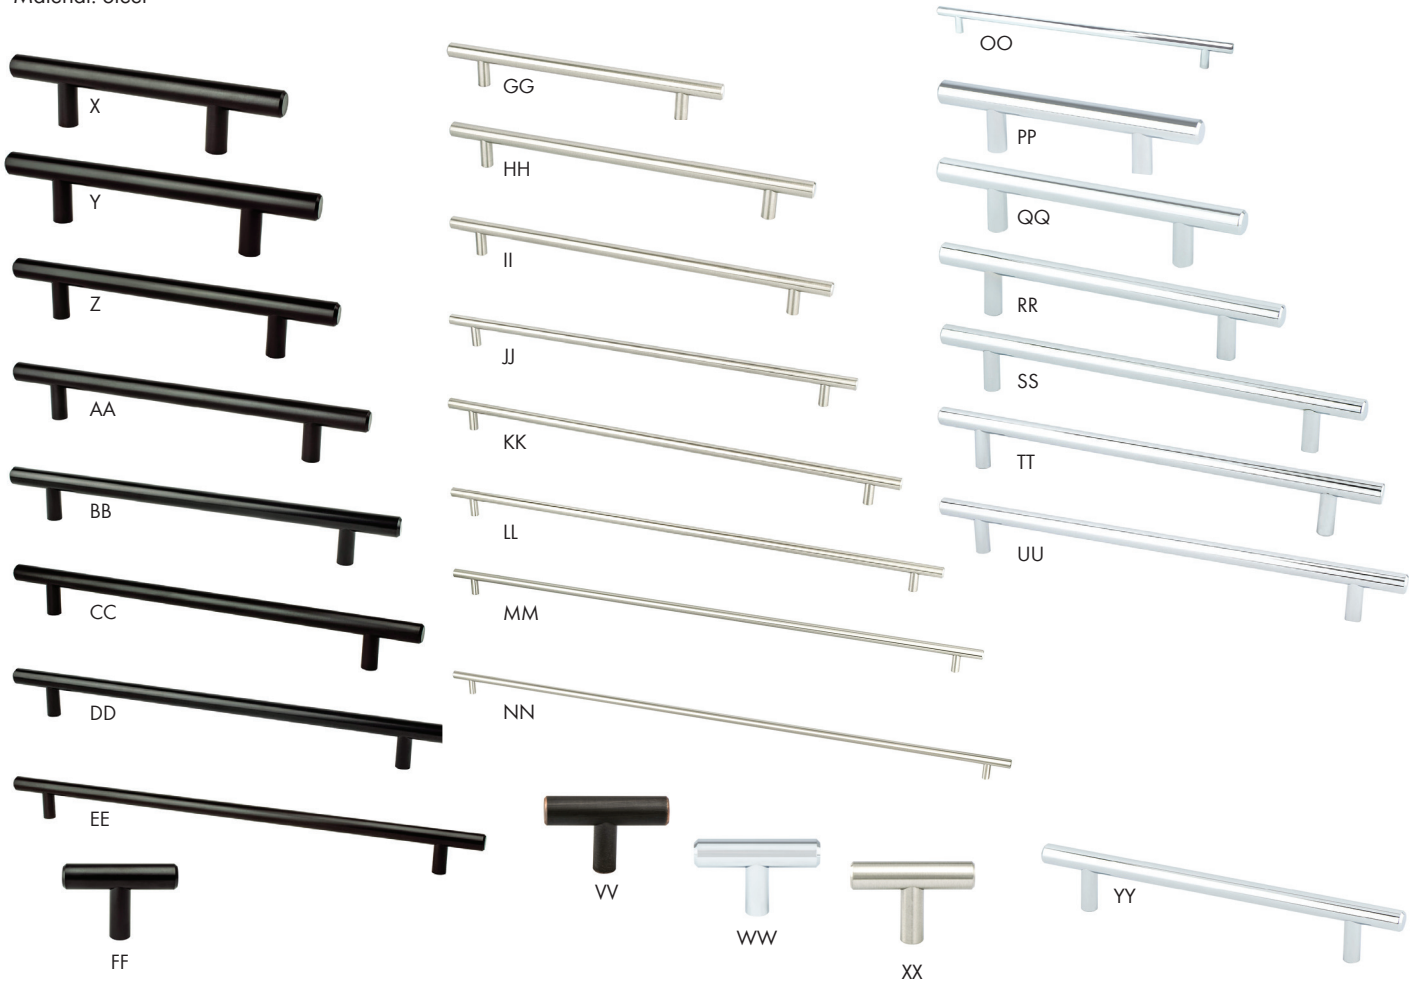

BERENSON™

Tempo Collection - continued

Material: Steel

A
B
C
D
E
F
G
H
I
J
K
L
M
N
O
P
Q
R
S
T
U
V
W
X
Y

	Item #	Size	Finish
X	BER0830-2055	3" c/c	Black
Y	BER0831-2055	96mm c/c	Black
Z	BER0832-2055	128mm c/c	Black
AA	BER0833-2055	160mm c/c	Black
BB	BER0834-2055	192mm c/c	Black
CC	BER0835-2055	224mm c/c	Black
DD	BER0836-2055	256mm c/c	Black
EE	BER0838-2055	320mm c/c	Black
FF	BER0839-2055	2" Length	Black
GG	BER1126-2BPN	160mm c/c	Brushed Nickel
HH	BER1127-2BPN	224mm c/c	Brushed Nickel
II	BER1128-2BPN	288mm c/c	Brushed Nickel
JJ	BER1129-2BPN	384mm c/c	Brushed Nickel
KK	BER1130-2BPN	448mm c/c	Brushed Nickel

	Item #	Size	Finish
LL	BER1131-2BPN	544mm c/c	Brushed Nickel
MM	BER1132-2BPN	640mm c/c	Brushed Nickel
NN	BER1133-2BPN	768mm c/c	Brushed Nickel
OO	BER2006-2026	320mm c/c	Polished Chrome
PP	BER2012-2026	3" c/c	Polished Chrome
QQ	BER2013-2026	96mm c/c	Polished Chrome
RR	BER2014-2026	128mm c/c	Polished Chrome
SS	BER2015-2026	192mm c/c	Polished Chrome
TT	BER2016-2026	224mm c/c	Polished Chrome
UU	BER2017-2026	256mm c/c	Polished Chrome
VV	BER2018-20VB	2" Length	Verona Bronze
WW	BER2019-2026	2" Length	Polished Chrome
XX	BER2020-2BPN	2" Length	Brushed Nickel
YY	BER2028-2026	160mm c/c	Polished Chrome