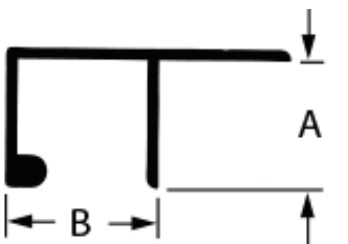

Aluminum Extruded Flush Mortise Pull

- Made of aluminum, no screws included
- Sold per each

Item #	Description	"A" Size	"B" Size	Length	Finish
PR5090-6A	Flush Mortise Pull	0.813"	0.937"	72"	Clear Anodized Aluminum