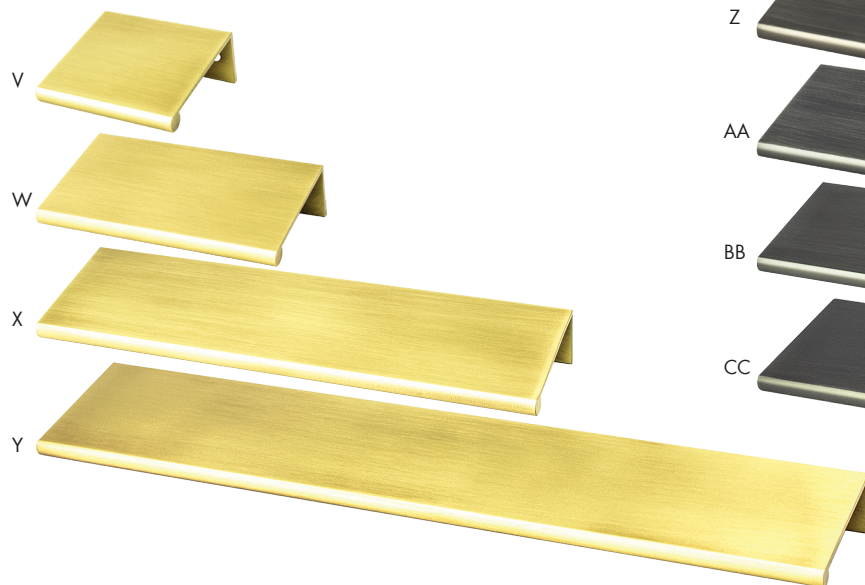

BERENSON™

Berenson Cup Pull Collection

Material: Zinc

	Item #	Size	Finish
A	BER9946-1MDB	3" c/c	Modern Brushed Gold
B	BER9947-1055	3" c/c	Matte Black

Berenson Knob Collection

Material: Zinc

	Item #	Size	Finish
A	BER9714-1MDB	1-1/8" Dia.	Modern Brushed Gold

Bravo Collection

Material: Aluminum

	Item #	Size	Finish
A	BER1046-40BC	32mm c/c	Brushed Copper
B	BER1047-40BC	56mm c/c	Brushed Copper
C	BER1048-40BC	112mm c/c	Brushed Copper
D	BER1049-40BC	169mm c/c	Brushed Copper
E	BER1051-4ALU	96-7/16" Length	Aluminum
F	BER1052-4BPN	32mm c/c	Brushed Nickel
G	BER1053-4026	32mm c/c	Polished Chrome

	Item #	Size	Finish
H	BER1055-40VB	32mm c/c	Verona Bronze
I	BER1056-4055	32mm c/c	Satin Black
J	BER1057-4BPN	56mm c/c	Brushed Nickel
K	BER1058-4026	56mm c/c	Polished Chrome
L	BER1059-40VB	56mm c/c	Verona Bronze
M	BER1060-4055	56mm c/c	Satin Black

A
B
C
D
E
F
G
H
I
J
K
L
M
N
O
P
Q
R
S
T
U
V
W
X
Y

A
B
C
D
E
F
G
H
I
J
K
L
M
N
O
P
Q
R
S
T
U
V
W
X
Y

BERENSON™

Bravo Collection - continued

Material: Aluminum

	Item #	Size	Finish
N	BER1061-4BPN	112mm c/c	Brushed Nickel
O	BER1062-4026	112mm c/c	Polished Chrome
P	BER1063-40VB	112mm c/c	Verona Bronze
Q	BER1064-4055	112mm c/c	Satin Black
R	BER1065-4BPN	169mm c/c	Brushed Nickel
S	BER1066-4026	169mm c/c	Polished Chrome
T	BER1067-40VB	169mm c/c	Verona Bronze
U	BER1068-4055	169mm c/c	Satin Black