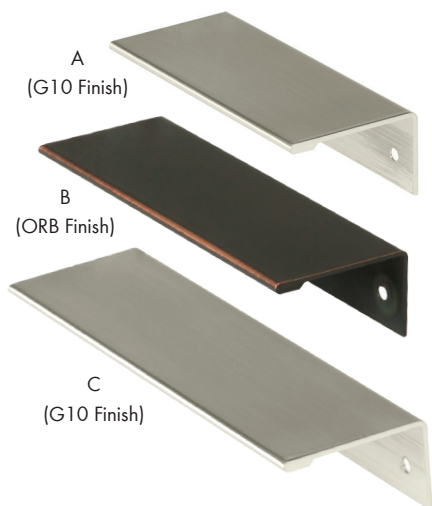

AMEROCK®

Edge Pulls Series

Material: Zinc | Finish Guide: See Pg. 132-133

	Item #	Size	Finish
A	AM36573-26	3" c/c	Polished Chrome
	AM36573-FB	3" c/c	Matte Black
	AM36573-G10	3" c/c	Satin Nickel
	AM36573-ORB	3" c/c	Oil Rubbed Bronze
	AM36573-PN	3" c/c	Polished Nickel
B	AM36574-26	96mm c/c	Polished Chrome
	AM36574-FB	96mm c/c	Matte Black
	AM36574-G10	96mm c/c	Satin Nickel
	AM36574-ORB	96mm c/c	Oil Rubbed Bronze
	AM36574-PN	96mm c/c	Polished Nickel
C	AM36575-26	128mm c/c	Polished Chrome
	AM36575-FB	128mm c/c	Matte Black
	AM36575-G10	128mm c/c	Satin Nickel
	AM36575-ORB	128mm c/c	Oil Rubbed Bronze
	AM36575-PN	128mm c/c	Polished Nickel