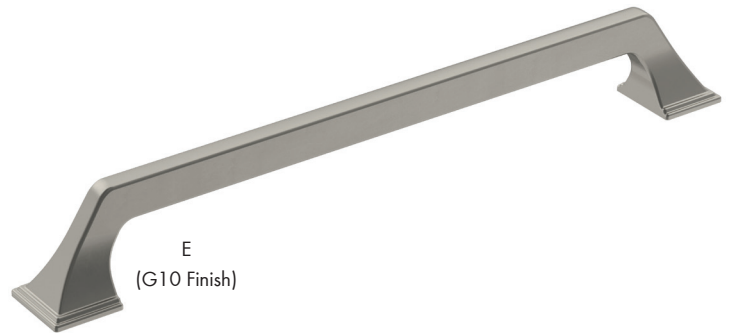

AMEROCK®

Exceed Series

Material: Zinc | Finish Guide: See Pg. 132-133

	Item #	Size	Finish
A	AM36880-26	1-1/2" Dia.	Polished Chrome
	AM36880-CZ	1-1/2" Dia.	Champagne Bronze
	AM36880-FB	1-1/2" Dia.	Matte Black
	AM36880-G10	1-1/2" Dia.	Satin Nickel
B	AM36881-26	96mm c/c	Polished Chrome
	AM36881-CZ	96mm c/c	Champagne Bronze
	AM36881-FB	96mm c/c	Matte Black
	AM36881-G10	96mm c/c	Satin Nickel
C	AM36882-26	128mm c/c	Polished Chrome
	AM36882-CZ	128mm c/c	Champagne Bronze
	AM36882-FB	128mm c/c	Matte Black
	AM36882-G10	128mm c/c	Satin Nickel

	Item #	Size	Finish
D	AM36883-26	160mm c/c	Polished Chrome
	AM36883-CZ	160mm c/c	Champagne Bronze
	AM36883-FB	160mm c/c	Matte Black
	AM36883-G10	160mm c/c	Satin Nickel
E	AM36884-26	224mm c/c	Polished Chrome
	AM36884-CZ	224mm c/c	Champagne Bronze
	AM36884-FB	224mm c/c	Matte Black
	AM36884-G10	224mm c/c	Satin Nickel

A
B
C
D
E
F
G
H
I
J
K
L
M
N
O
P
Q
R
S
T
U
V
W
X
Y