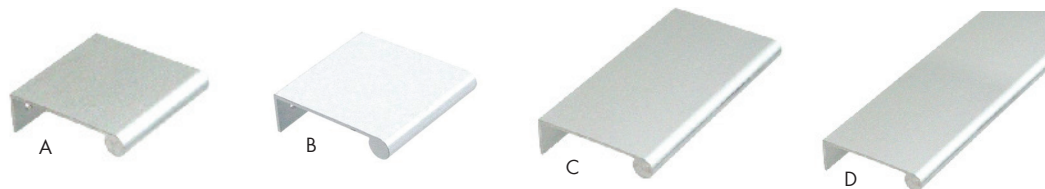

Material: Aluminum / Back Mounting / For 1/2"-7/8" Thick Material

Item #	Type	C/C	Size	Finish
A EPDP41A	Edge Pull w/Screws (#6 x 5/8")	1"	1.5"OL x 1.5625"Proj	Satin Clear Anodized Aluminum
B EPDP41WH	Edge Pull w/Screws (#6 x 5/8")	1"	1.5"OL x 1.5625"Proj	Gloss White Powdercoat
C EPDP41A-3	Edge Pull w/Screws (#6 x 5/8")	2"	3"OL x 1.5625"Proj	Satin Clear Anodized Aluminum
D EPDP41LA	Edge Pull, No Screws	No Holes	72"OL x 1.5625"Proj	Satin Clear Anodized Aluminum