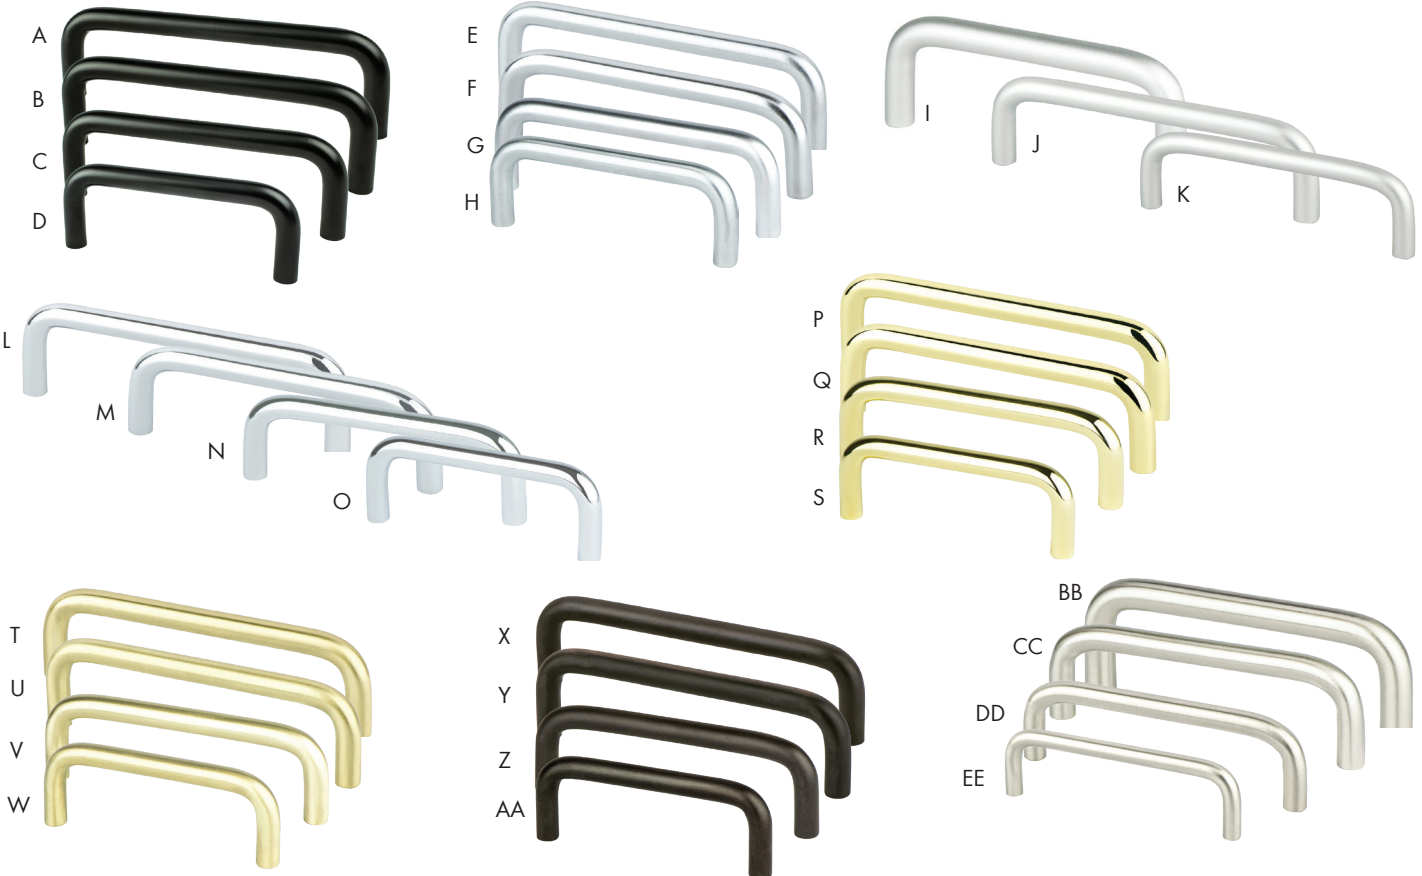

	Item #	Size	Finish
D	BER9392-10VB	96mm c/c	Verona Bronze
E	BER9393-1BPN	96mm c/c	Brushed Nickel
F	BER9394-10WN	96mm c/c	Weathered Nickel

Advantage Plus 6 Collection

Material: Aluminum Pulls & Zinc Knobs

	Item #	Size	Finish
A	BER9403-4BPN	96mm c/c	Brushed Nickel
B	BER9406-4BPN	128mm c/c	Brushed Nickel
C	BER9407-4026	128mm c/c	Polished Chrome

	Item #	Size	Finish
D	BER9408-4055	128mm c/c	Black
E	BER9426-1BPN	1-7/16" Length	Brushed Nickel

A
B
C
D
E
F
G
H
I
J
K
L
M
N
O
P
Q
R
S
T
U
V
W
X
Y

BERENSON™

Advantage Wire Pull Collection

Material: * = Steel | ** = Aluminum

	Item #	Size	Finish
A	* BER6126-2055	4" c/c	Matte Black
B	* BER6127-2055	96mm c/c	Matte Black
C	* BER6128-2055	3-1/2" c/c	Matte Black
D	* BER6129-2055	3" c/c	Matte Black
E	* BER6130-2SC	4" c/c	Satin Chrome
F	* BER6131-2SC	96mm c/c	Satin Chrome
G	* BER6132-2SC	3-1/2" c/c	Satin Chrome
H	* BER6133-2SC	3" c/c	Satin Chrome
I	** BER6135-4SAL-P	3" c/c	Satin Aluminum
J	** BER6136-4SAL	4" c/c	Satin Aluminum
K	** BER6137-4SAL	96mm c/c	Satin Aluminum
L	* BER6140-226	4" c/c	Polished Chrome
M	* BER6141-226	96mm c/c	Polished Chrome
N	* BER6142-226	3-1/2" c/c	Polished Chrome
O	* BER6143-226	3" c/c	Polished Chrome
P	* BER6150-203	4" c/c	Polished Brass