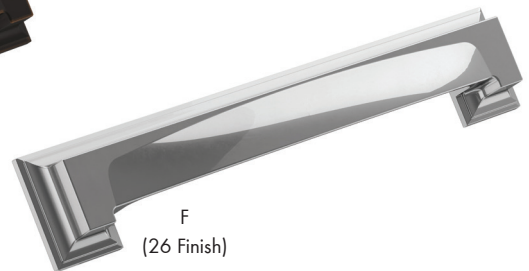

A AMEROCK®

Appoint Series

Material: Zinc | Finish Guide: See Pg. 132-133

	Item #	Size	Finish
A	AM36758-26	1-1/4" Dia.	Polished Chrome
	AM36758-CZ	1-1/4" Dia.	Champagne Bronze
	AM36758-FB	1-1/4" Dia.	Matte Black
	AM36758-G10	1-1/4" Dia.	Satin Nickel
	AM36758-ORB	1-1/4" Dia.	Oil Rubbed Bronze
B	AM36759-26	96mm c/c	Polished Chrome
	AM36759-CZ	96mm c/c	Champagne Bronze
	AM36759-FB	96mm c/c	Matte Black
	AM36759-G10	96mm c/c	Satin Nickel
	AM36759-ORB	96mm c/c	Oil Rubbed Bronze
C	AM36760-26	128mm c/c	Polished Chrome
	AM36760-CZ	128mm c/c	Champagne Bronze
	AM36760-FB	128mm c/c	Matte Black
	AM36760-G10	128mm c/c	Satin Nickel
	AM36760-ORB	128mm c/c	Oil Rubbed Bronze