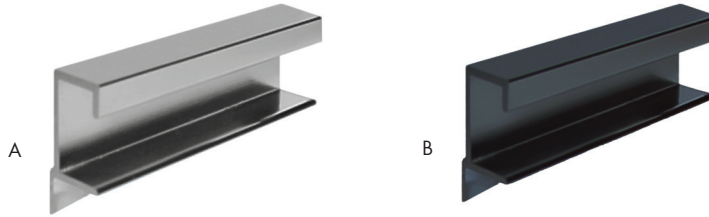

EPCO

Edge Pulls

Material: Aluminum / Flush Mortise Mounting / For 3/4" Thick Material					
	Item #	Type	C/C	Size	Finish
A	EPDP412-A	Edge Pull w/Screws (#6 x 5/8")	3"	3.875"OL x 1.25"Proj	Satin Clear Anodized Aluminum
B	EPDP412LBL	Edge Pull, No Screws	No Holes	72"OL x 1.25"Proj	Satin Black Anodized Aluminum