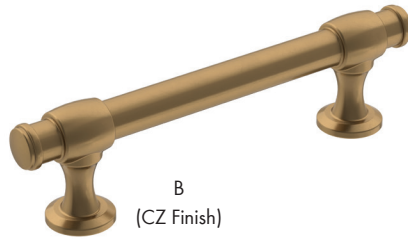

AMEROCK®

Winsome Series

Material: Zinc | Finish Guide: See Pg. 132-133

B
(CZ Finish)