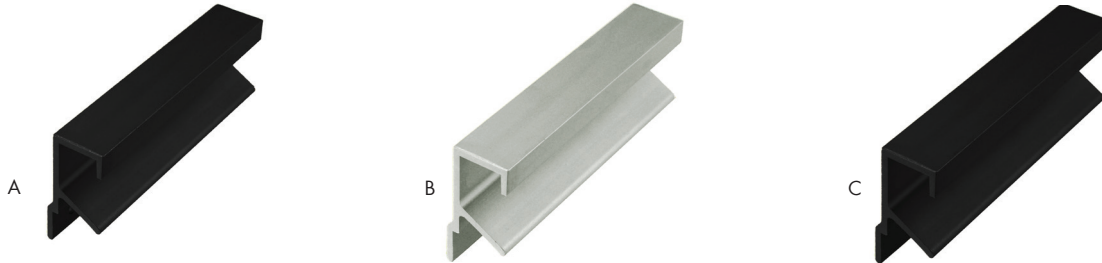

Material: Aluminum / Flush Mortise Mounting / For 3/4" Thick Material					
	Item #	Type	C/C	Size	Finish
A	EP46BK	Edge Pull w/Screws (#6 x 5/8")	3"	3.875"OL x 1.25"Proj	Satin Black Anodized Aluminum
B	EPDP46L-A	Edge Pull, No Screws	No Holes	72"OL x 1.25"Proj	Satin Clear Anodized Aluminum
C	EPDP46-LBL	Edge Pull, No Screws	No Holes	72"OL x 1.25"Proj	Satin Black Anodized Aluminum