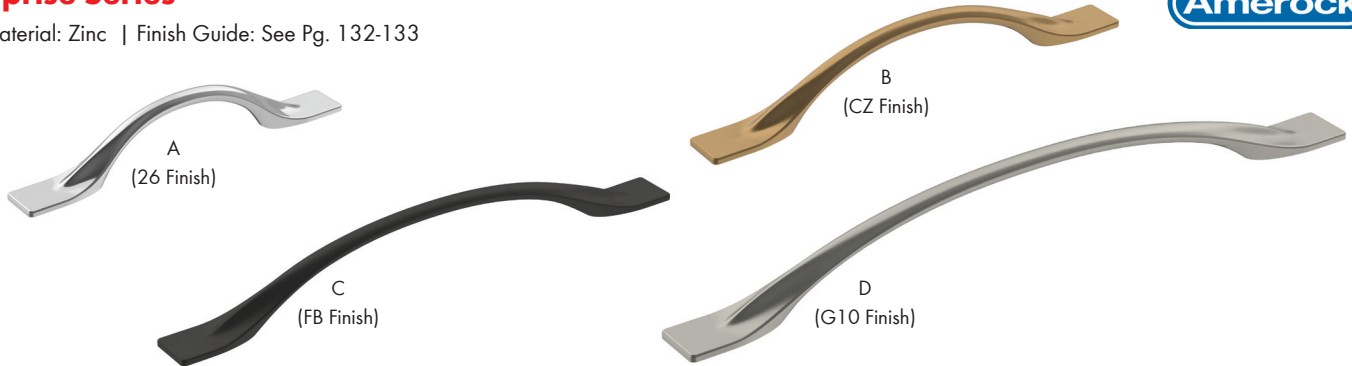

Uprise Series

Material: Zinc | Finish Guide: See Pg. 132-133

	Item #	Size	Finish
A	AM36917-26	96mm c/c	Polished Chrome
	AM36917-CZ	96mm c/c	Champagne Bronze
	AM36917-FB	96mm c/c	Matte Black
	AM36917-G10	96mm c/c	Satin Nickel
B	AM36918-26	128mm c/c	Polished Chrome
	AM36918-CZ	128mm c/c	Champagne Bronze
	AM36918-FB	128mm c/c	Matte Black
	AM36918-G10	128mm c/c	Satin Nickel

	Item #	Size	Finish	
C	AM36919-26	192mm c/c	Polished Chrome	
	AM36919-CZ	192mm c/c	Champagne Bronze	
	AM36919-FB	192mm c/c	Matte Black	
	AM36919-G10	192mm c/c	Satin Nickel	
	D	AM36920-26	224mm c/c	Polished Chrome
AM36920-CZ		224mm c/c	Champagne Bronze	
AM36920-FB		224mm c/c	Matte Black	
AM36920-G10		224mm c/c	Satin Nickel	

A
B
C
D
E
F
G
H
I
J
K
L
M
N
O
P
Q
R
S
T
U
V
W
X
Y