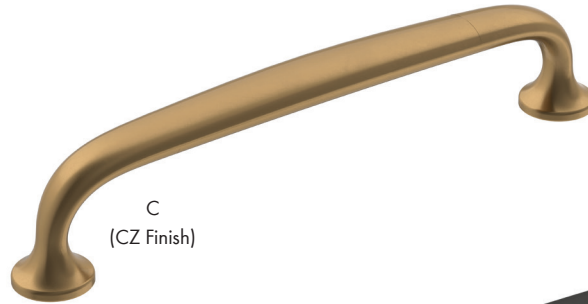

Renown Series

Material: Zinc | Finish Guide: See Pg. 132-133

A
(26 Finish)

B
(ORB Finish)

C
(CZ Finish)

D
(FB Finish)

	Item #	Size	Finish
A	AM36793-26	1-1/4" Dia.	Polished Chrome
	AM36793-CZ	1-1/4" Dia.	Champagne Bronze
	AM36793-FB	1-1/4" Dia.	Matte Black
	AM36793-G10	1-1/4" Dia.	Satin Nickel
	AM36793-ORB	1-1/4" Dia.	Oil Rubbed Bronze
B	AM36794-26	96mm c/c	Polished Chrome
	AM36794-CZ	96mm c/c	Champagne Bronze
	AM36794-FB	96mm c/c	Matte Black
	AM36794-G10	96mm c/c	Satin Nickel
	AM36794-ORB	96mm c/c	Oil Rubbed Bronze

	Item #	Size	Finish
C	AM36795-26	128mm c/c	Polished Chrome
	AM36795-CZ	128mm c/c	Champagne Bronze
	AM36795-FB	128mm c/c	Matte Black
	AM36795-G10	128mm c/c	Satin Nickel
	AM36795-ORB	128mm c/c	Oil Rubbed Bronze
D	AM36796-26	160mm c/c	Polished Chrome
	AM36796-CZ	160mm c/c	Champagne Bronze
	AM36796-FB	160mm c/c	Matte Black
	AM36796-G10	160mm c/c	Satin Nickel
	AM36796-ORB	160mm c/c	Oil Rubbed Bronze