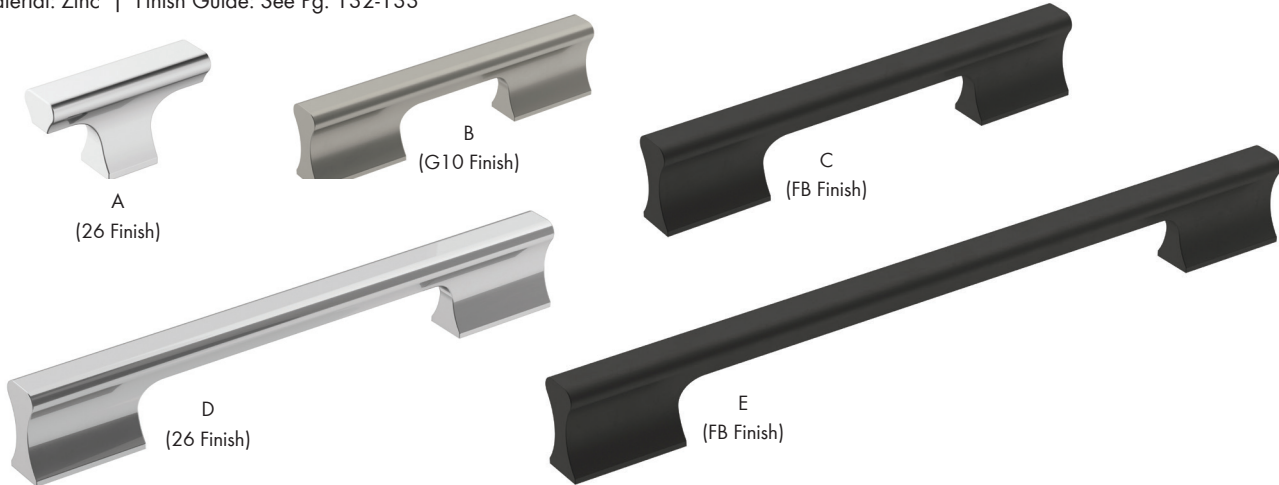

AMEROCK®

Status Series

Material: Zinc | Finish Guide: See Pg. 132-133

	Item #	Size	Finish
A	AM36836-26	2" Length	Polished Chrome
	AM36836-FB	2" Length	Matte Black
	AM36836-G10	2" Length	Satin Nickel
B	AM36837-26	96mm c/c	Polished Chrome
	AM36837-FB	96mm c/c	Matte Black
	AM36837-G10	96mm c/c	Satin Nickel
C	AM36838-26	128mm c/c	Polished Chrome
	AM36838-FB	128mm c/c	Matte Black
	AM36838-G10	128mm c/c	Satin Nickel

	Item #	Size	Finish
D	AM36839-26	160mm c/c	Polished Chrome
	AM36839-FB	160mm c/c	Matte Black
	AM36839-G10	160mm c/c	Satin Nickel
E	AM36840-26	224mm c/c	Polished Chrome
	AM36840-FB	224mm c/c	Matte Black
	AM36840-G10	224mm c/c	Satin Nickel