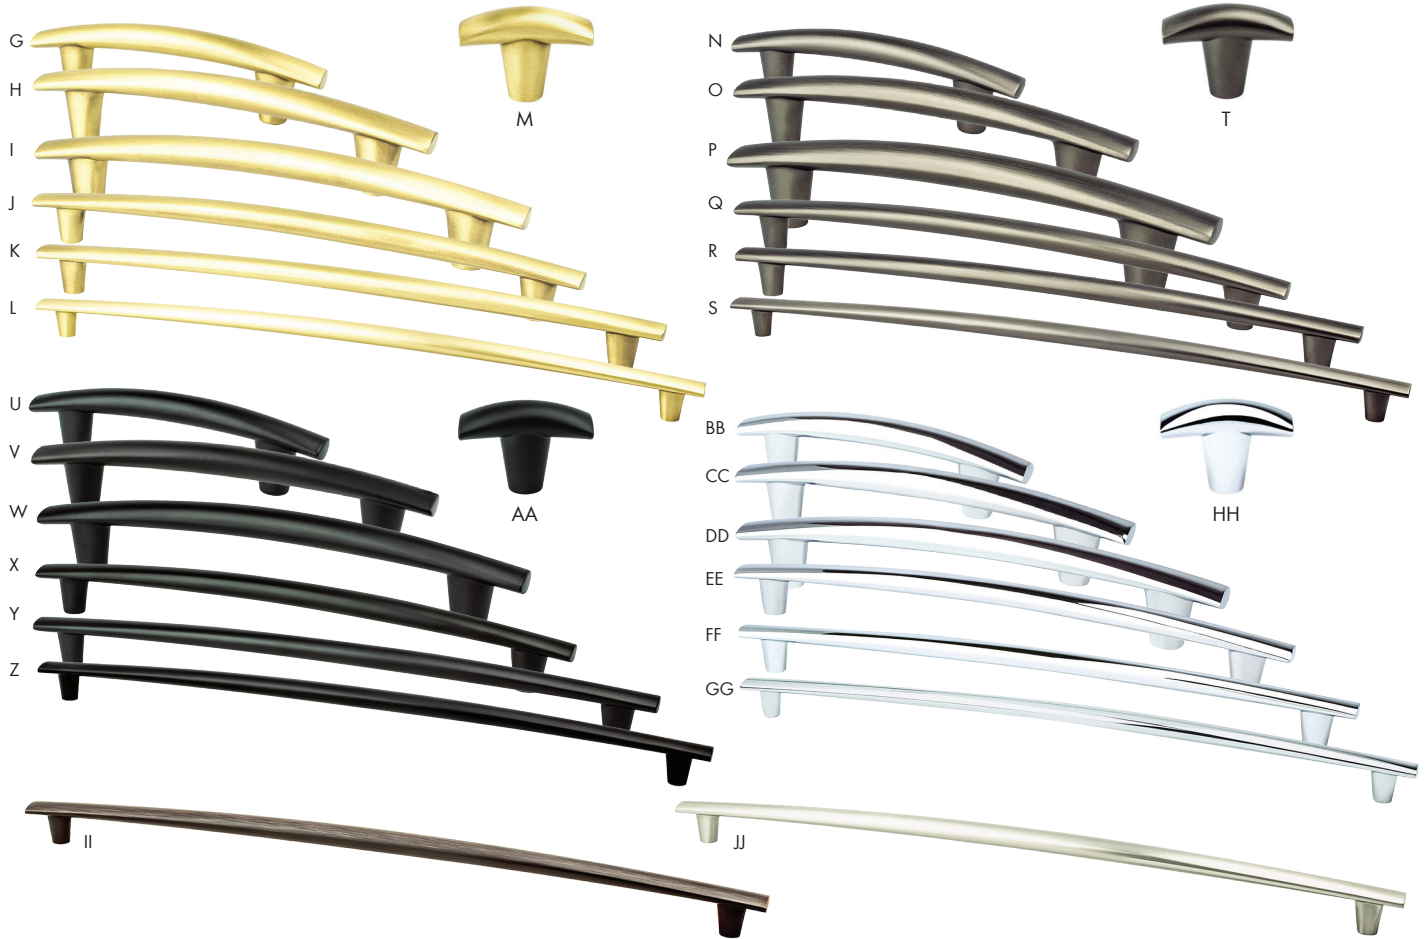

BERENSON™

Meadow Collection - continued

Material: Aluminum

	Item #	Size	Finish
G	BER2273-40SG	96mm c/c	Satin Gold
H	BER2274-40SG	128mm c/c	Satin Gold
I	BER2275-40SG	160mm c/c	Satin Gold
J	BER2276-40SG	256mm c/c	Satin Gold
K	BER2277-40SG	320mm c/c	Satin Gold
L	BER2278-40SG	448mm c/c	Satin Gold
M	BER2279-40SG	1-3/4" Length	Satin Gold
N	BER2280-4GPH	96mm c/c	Graphite
O	BER2281-4GPH	128mm c/c	Graphite
P	BER2282-4GPH	160mm c/c	Graphite
Q	BER2283-4GPH	256mm c/c	Graphite
R	BER2284-4GPH	320mm c/c	Graphite
S	BER2285-4GPH	448mm c/c	Graphite
T	BER2286-4GPH	1-3/4" Length	Graphite
U	BER2287-4055	96mm c/c	Matte Black

	Item #	Size	Finish
V	BER2288-4055	128mm c/c	Matte Black
W	BER2289-4055	160mm c/c	Matte Black
X	BER2290-4055	256mm c/c	Matte Black
Y	BER2291-4055	320mm c/c	Matte Black
Z	BER2292-4055	448mm c/c	Matte Black
AA	BER2293-4055	1-3/4" Length	Matte Black
BB	BER2294-4026	96mm c/c	Polished Chrome
CC	BER2295-4026	128mm c/c	Polished Chrome
DD	BER2296-4026	160mm c/c	Polished Chrome
EE	BER2297-4026	256mm c/c	Polished Chrome
FF	BER2298-4026	320mm c/c	Polished Chrome
GG	BER2299-4026	448mm c/c	Polished Chrome
HH	BER2300-4026	1-3/4" Length	Polished Chrome
II	BER2301-40VB	448mm c/c	Verona Bronze
JJ	BER2302-4BPN	448mm c/c	Brushed Nickel

A
B
C
D
E
F
G
H
I
J
K
L
M
N
O
P
Q
R
S
T
U
V
W
X
Y