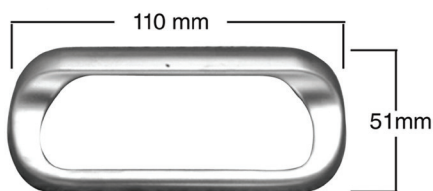

Hood Pull

Material: Metal | Includes Screws, # 8 - 32 x 1"			
Item #	Type	Size	Finish
HC4121073-MC	Flush Pull	96mm c/c	Matt Chrome