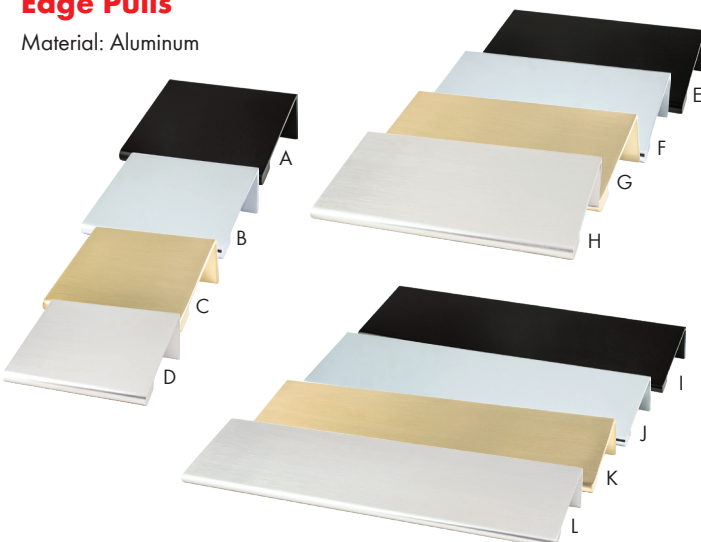

Edge Pulls

Material: Aluminum

Item #	Size	Finish	
A	PROEDGE25-MB	1" c/c, 1.78"OL	Matte Black
B	PROEDGE25-PC	1" c/c, 1.78"OL	Polished Chrome
C	PROEDGE25-SCP	1" c/c, 1.78"OL	Satin Champagne
D	PROEDGE25-SN	1" c/c, 1.78"OL	Satin Nickel
E	PROEDGE56-MB	2.2" c/c, 3"OL	Matte Black
F	PROEDGE56-PC	2.2" c/c, 3"OL	Polished Chrome
G	PROEDGE56-SCP	2.2" c/c, 3"OL	Satin Champagne
H	PROEDGE56-SN	2.2" c/c, 3"OL	Satin Nickel
I	PROEDGE112-MB	4.41" c/c, 6"OL	Matte Black
J	PROEDGE112-PC	4.41" c/c, 6"OL	Polished Chrome
K	PROEDGE112-SCP	4.41" c/c, 6"OL	Satin Champagne
L	PROEDGE112-SN	4.41" c/c, 6"OL	Satin Nickel

A
B
C
D
E
F
G
H
I
J
K
L
M
N
O
P
Q
R
S
T
U
V
W
X
Y