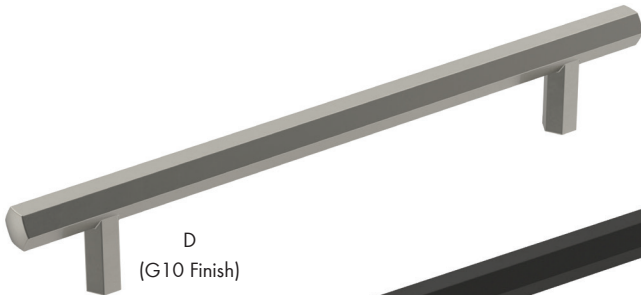

D
(G10 Finish)