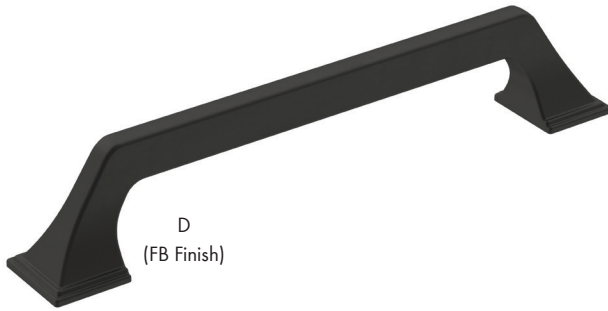

AMEROCK®

Exceed Series

Material: Zinc | Finish Guide: See Pg. 132-133

	Item #	Size	Finish
A	AM36880-26	1-1/2" Dia.	Polished Chrome
	AM36880-CZ	1-1/2" Dia.	Champagne Bronze
	AM36880-FB	1-1/2" Dia.	Matte Black
	AM36880-G10	1-1/2" Dia.	Satin Nickel
B	AM36881-26	96mm c/c	Polished Chrome
	AM36881-CZ	96mm c/c	Champagne Bronze
	AM36881-FB	96mm c/c	Matte Black
	AM36881-G10	96mm c/c	Satin Nickel
C	AM36882-26	128mm c/c	Polished Chrome
	AM36882-CZ	128mm c/c	Champagne Bronze
	AM36882-FB	128mm c/c	Matte Black
	AM36882-G10	128mm c/c	Satin Nickel

	Item #	Size	Finish
D	AM36883-26	160mm c/c	Polished Chrome
	AM36883-CZ	160mm c/c	Champagne Bronze
	AM36883-FB	160mm c/c	Matte Black
	AM36883-G10	160mm c/c	Satin Nickel
E	AM36884-26	224mm c/c	Polished Chrome
	AM36884-CZ	224mm c/c	Champagne Bronze
	AM36884-FB	224mm c/c	Matte Black
	AM36884-G10	224mm c/c	Satin Nickel

A
B
C
D
E
F
G
H
I
J
K
L
M
N
O
P
Q
R
S
T
U
V
W
X
Y