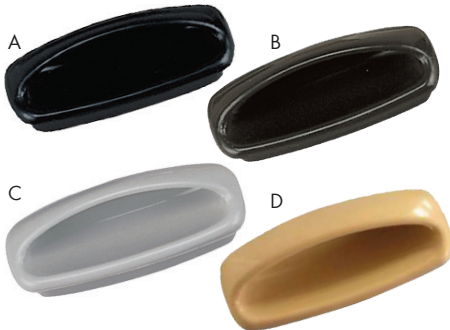

BAINBRIDGE & HARDWARE CONCEPTS INC.

A
B
C
D
E
F
G
H
I
J
K
L
M
N
O
P
Q
R
S
T
U
V
W
X
Y

Plastic Pulls

Material: Plastic | Mortise Hole: 3-1/8"				
	Item #	Type	Size	Finish
A	BA1710-BK	Plastic Recessed Pull	2-7/8" c/c	Black
B	BA1710-BN	Plastic Recessed Pull	2-7/8" c/c	Dark Brown
C	BA1710-GR	Plastic Recessed Pull	2-7/8" c/c	Gray
D	BA1710-PY	Plastic Recessed Pull	2-7/8" c/c	Putty