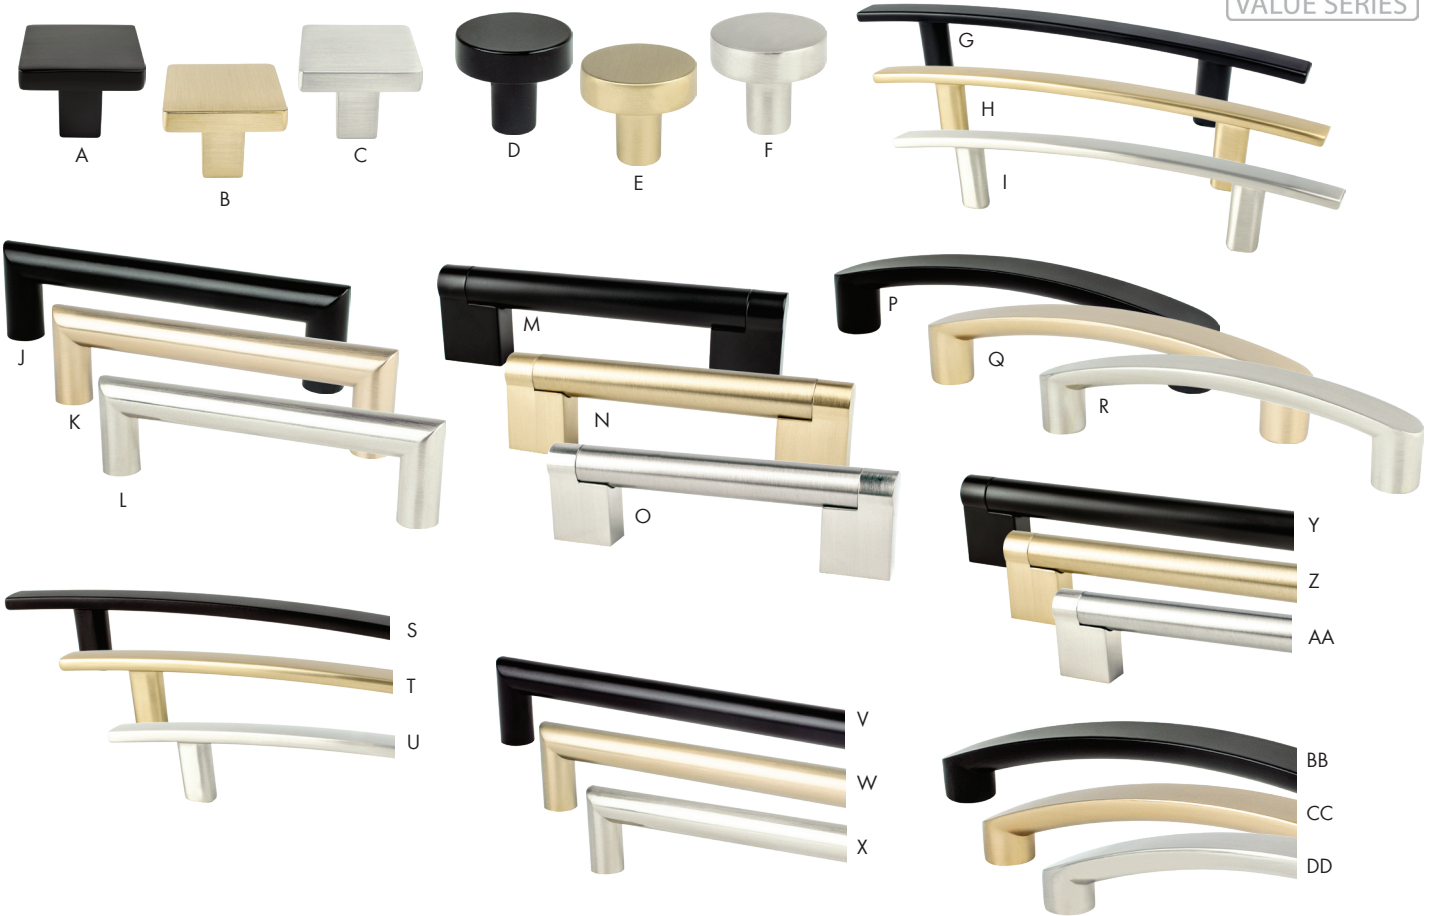

A PRO VALUE SERIES

Transitions 2.0 Series

Material: Zinc

Item #	Size	Finish	
A	PROSQKNOB-MB	1-1/8" Sq. Knob	Matte Black
B	PROSQKNOB-SCP	1-1/8" Sq. Knob	Satin Champagne
C	PROSQKNOB-SN	1-1/8" Sq. Knob	Satin Nickel
D	PROTR2-MB	1" Dia. Knob	Matte Black
E	PROTR2-SCP	1" Dia. Knob	Satin Champagne
F	PROTR2-SN	1" Dia. Knob	Satin Nickel
G	PROTR3-MB	96mm c/c Pull	Matte Black
H	PROTR3-SCP	96mm c/c Pull	Satin Champagne
I	PROTR3-SN	96mm c/c Pull	Satin Nickel
J	PROTR5-MB	96mm c/c Pull	Matte Black
K	PROTR5-SCP	96mm c/c Pull	Satin Champagne
L	PROTR5-SN	96mm c/c Pull	Satin Nickel
M	PROTR6-MB	96mm c/c Pull	Matte Black
N	PROTR6-SCP	96mm c/c Pull	Satin Champagne
O	PROTR6-SN	96mm c/c Pull	Satin Nickel
P	PROTR7-MB	96mm c/c Pull	Matte Black

Item #	Size	Finish	
Q	PROTR7-SCP	96mm c/c Pull	Satin Champagne
R	PROTR7-SN	96mm c/c Pull	Satin Nickel
S	PROTR8-MB	128mm c/c Pull	Matte Black
T	PROTR8-SCP	128mm c/c Pull	Satin Champagne
U	PROTR8-SN	128mm c/c Pull	Satin Nickel
V	PROTR10-MB	128mm c/c Pull	Matte Black
W	PROTR10-SCP	128mm c/c Pull	Satin Champagne
X	PROTR10-SN	128mm c/c Pull	Satin Nickel
Y	PROTR11-MB	128mm c/c Pull	Matte Black
Z	PROTR11-SCP	128mm c/c Pull	Satin Champagne
AA	PROTR11-SN	128mm c/c Pull	Satin Nickel
BB	PROTR12-MB	128mm c/c Pull	Matte Black
CC	PROTR12-SCP	128mm c/c Pull	Satin Champagne
DD	PROTR12-SN	128mm c/c Pull	Satin Nickel