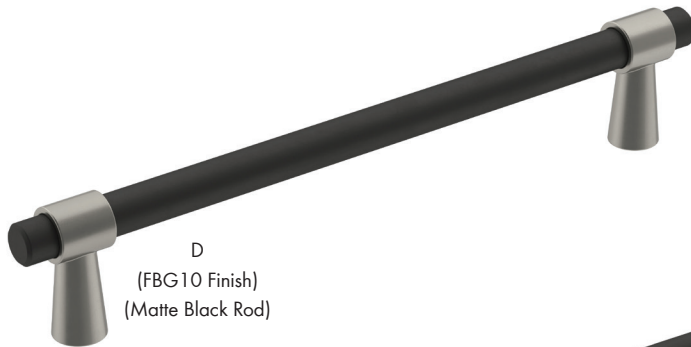

AMEROCK®

Mergence Series

Material: Zinc | Finish Guide: See Pg. 132-133

	Item #	Size	Finish
A	AM36857-FB26	1-3/8" Dia.	Polished Chrome
	AM36857-FBCZ	1-3/8" Dia.	Champagne Bronze
	AM36857-FBG10	1-3/8" Dia.	Satin Nickel
B	AM36858-FB26	96mm c/c	Polished Chrome
	AM36858-FBCZ	96mm c/c	Champagne Bronze
	AM36858-FBG10	96mm c/c	Satin Nickel
C	AM36859-FB26	128mm c/c	Polished Chrome
	AM36859-FBCZ	128mm c/c	Champagne Bronze
	AM36859-FBG10	128mm c/c	Satin Nickel

	Item #	Size	Finish
D	AM36860-FB26	160mm c/c	Polished Chrome
	AM36860-FBCZ	160mm c/c	Champagne Bronze
	AM36860-FBG10	160mm c/c	Satin Nickel
E	AM36861-FB26	224mm c/c	Polished Chrome
	AM36861-FBCZ	224mm c/c	Champagne Bronze
	AM36861-FBG10	224mm c/c	Satin Nickel

A
B
C
D
E
F
G
H
I
J
K
L
M
N
O
P
Q
R
S
T
U
V
W
X
Y