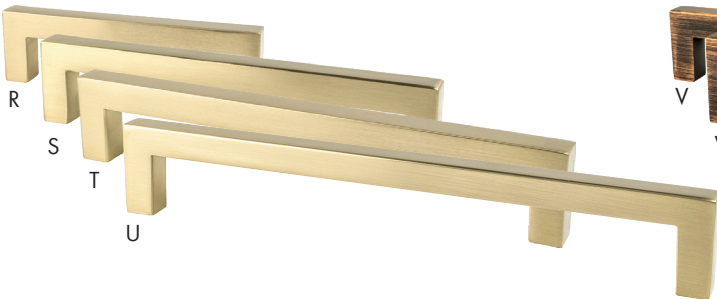

A

BERENSON™

B

Contemporary Advantage 1 Collection

C

Material: * = Zinc | ** = Aluminum

D

E

F

G

H

I

J

K

L

M

N

O

P

Q

R

S

T

U

V

W

X

Y

R

S

	Item #	Size	Finish
A	* BER0949-1BPN	1-1/8" Sq.	Brushed Nickel
B	* BER0950-1026	1-1/8" Sq.	Polished Chrome
C	* BER0951-1055	1-1/8" Sq.	Matte Black
D	* BER0952-10CZ	1-1/8" Sq.	Champagne
E	* BER0953-10VB	1-1/8" Sq.	Verona Bronze
F	** BER9009-4BPN	96mm c/c	Brushed Nickel
G	** BER9010-4026	96mm c/c	Polished Chrome
H	** BER9011-4055	96mm c/c	Matte Black
I	** BER9012-4BPN	128mm c/c	Brushed Nickel
J	** BER9013-4026	128mm c/c	Polished Chrome
K	** BER9014-4055	128mm c/c	Matte Black
L	** BER9015-4BPN	160mm c/c	Brushed Nickel
M	** BER9016-4026	160mm c/c	Polished Chrome

	Item #	Size	Finish
N	** BER9017-4055	160mm c/c	Matte Black
O	** BER9018-4BPN	192mm c/c	Brushed Nickel
P	** BER9019-4026	192mm c/c	Polished Chrome
Q	** BER9020-4055	192mm c/c	Matte Black
R	** BER9025-40CZ	96mm c/c	Champagne
S	** BER9026-40CZ	128mm c/c	Champagne
T	** BER9027-40CZ	160mm c/c	Champagne
U	** BER9028-40CZ	192mm c/c	Champagne
V	** BER9029-40VB	96mm c/c	Verona Bronze
W	** BER9030-40VB	128mm c/c	Verona Bronze
X	** BER9031-40VB	160mm c/c	Verona Bronze
Y	** BER9032-40VB	192mm c/c	Verona Bronze