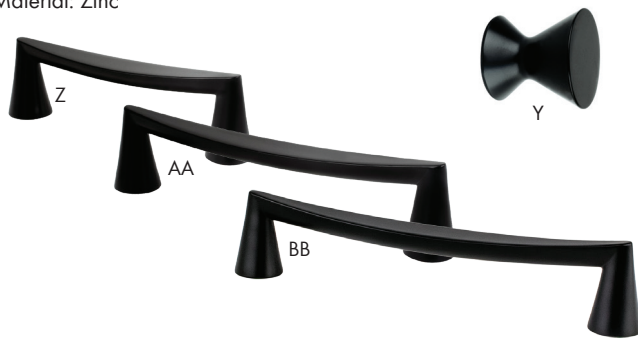

BERENSON™

Domestic Bliss Collection

Material: Zinc

	Item #	Size	Finish
A	BER2339-1BPN	96mm c/c Pull	Brushed Nickel
B	BER2340-10VB	96mm c/c Pull	Verona Bronze
C	BER2341-1014	96mm c/c Pull	Polished Nickel
D	BER2342-1MDB	96mm c/c Pull	Modern Brushed Gold
E	BER2343-1BPN	128mm c/c Pull	Brushed Nickel
F	BER2344-10VB	128mm c/c Pull	Verona Bronze
G	BER2346-1014	128mm c/c Pull	Polished Nickel
H	BER2347-1MDB	128mm c/c Pull	Modern Brushed Gold
I	BER2348-1BPN	160mm c/c Pull	Brushed Nickel
J	BER2349-10VB	160mm c/c Pull	Verona Bronze
K	BER2350-1014	160mm c/c Pull	Polished Nickel
L	BER2351-1MDB	160mm c/c Pull	Modern Brushed Gold

	Item #	Size	Finish
M	BER2352-1BPN	224mm c/c Pull	Brushed Nickel
N	BER2353-10VB	224mm c/c Pull	Verona Bronze
O	BER2354-1014	224mm c/c Pull	Polished Nickel
P	BER2355-1MDB	224mm c/c Pull	Modern Brushed Gold
Q	BER2356-1BPN	320mm c/c Pull	Brushed Nickel
R	BER2357-10VB	320mm c/c Pull	Verona Bronze
S	BER2358-1014	320mm c/c Pull	Polished Nickel
T	BER2359-1MDB	320mm c/c Pull	Modern Brushed Gold
U	BER2360-1BPN	1-1/2" Dia.Knob	Brushed Nickel
V	BER2361-10VB	1-1/2" Dia.Knob	Verona Bronze
W	BER2362-1014	1-1/2" Dia.Knob	Polished Nickel
X	BER2363-1MDB	1-1/2" Dia.Knob	Modern Brushed Gold

	Item #	Size	Finish
Y	BER2399-1055	1-3/16" Dia.	Matte Black
Z	BER2400-1055	96mm c/c	Matte Black
AA	BER2401-1055	128mm c/c	Matte Black
BB	BER2402-1055	160mm c/c	Matte Black

	Item #	Size	Finish
CC	BER2403-1SLT	1-3/16" Dia.	Slate
DD	BER2404-1SLT	96mm c/c	Slate
EE	BER2405-1SLT	128mm c/c	Slate
FF	BER2406-1SLT	160mm c/c	Slate