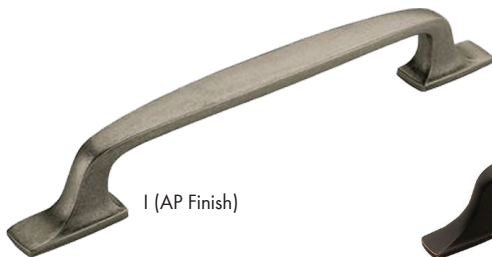

F (G10 Finish)

G (AP Finish)

H (BBR Finish)

I (AP Finish)

J (DOB Finish)

K (PN Finish)

	Size	Item #	Aged Pewter	Black Bronze	Caramel Bronze	Dark Oiled Bronze	Golden Champagne	Polished Nickel	Satin Nickel
A	1-3/8"L	AM55311	-AP	-BBR	-	-DOB	-BBZ	-PN	-G10
B	1-3/16" Dia.	AM55312	-AP	-BBR	-	-DOB	-BBZ	-PN	-G10
C	1-7/8"L	AM55315	-AP	-	-	-DOB	-	-PN	-
D	3" c/c	AM55316	-AP	-BBR	-CBZ	-DOB	-BBZ	-PN	-G10
E	96mm c/c	AM55317	-AP	-BBR	-	-DOB	-BBZ	-PN	-G10
F	3-1/2" c/c	AM55318	-AP	-BBR	-CBZ	-DOB	-BBZ	-PN	-G10
G	128mm c/c	AM55319	-AP	-BBR	-	-DOB	-BBZ	-PN	-G10
H	160mm c/c	AM55321	-AP	-BBR	-CBZ	-DOB	-BBZ	-PN	-G10
I	8" c/c	AM55322	-AP	-BBR	-	-DOB	-BBZ	-PN	-
J	12" c/c	AM55323	-AP	-BBR	-	-DOB	-BBZ	-PN	-G10
K	18" c/c	AM55324	-AP	-BBR	-	-DOB	-BBZ	-PN	-G10