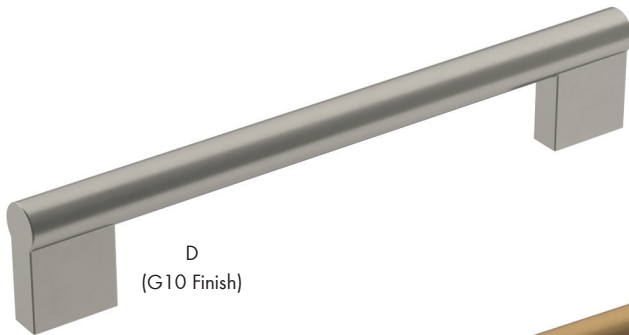

D
(G10 Finish)

E
(CZ Finish)

	Item #	Size	Finish
A	AM36904-26	1-3/8" Dia.	Polished Chrome
	AM36904-CZ	1-3/8" Dia.	Champagne Bronze
	AM36904-FB	1-3/8" Dia.	Matte Black
	AM36904-G10	1-3/8" Dia.	Satin Nickel
B	AM36912-26	96mm c/c	Polished Chrome
	AM36912-CZ	96mm c/c	Champagne Bronze
	AM36912-FB	96mm c/c	Matte Black
	AM36912-G10	96mm c/c	Satin Nickel
C	AM36913-26	128mm c/c	Polished Chrome
	AM36913-CZ	128mm c/c	Champagne Bronze
	AM36913-FB	128mm c/c	Matte Black
	AM36913-G10	128mm c/c	Satin Nickel