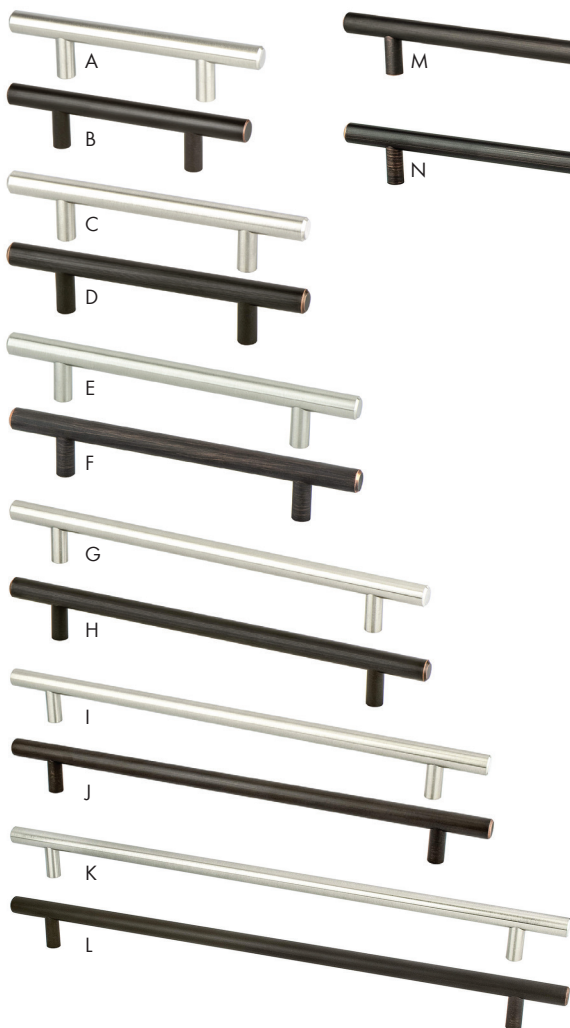

A
B
C
D
E
F
G
H
I
J
K
L
M
N
O
P
Q
R
S
T
U
V
W
X
Y

BERENSON™

Tempo Collection

Material: Steel

	Item #	Size	Finish
A	BER0800-2BPN	3" c/c	Brushed Nickel
B	BER0801-20VB	3" c/c	Verona Bronze
C	BER0802-2BPN	96mm c/c	Brushed Nickel
D	BER0803-20VB	96mm c/c	Verona Bronze
E	BER0804-2BPN	128mm c/c	Brushed Nickel
F	BER0805-20VB	128mm c/c	Verona Bronze
G	BER0806-2BPN	192mm c/c	Brushed Nickel
H	BER0807-20VB	192mm c/c	Verona Bronze
I	BER0808-2BPN	256mm c/c	Brushed Nickel
J	BER0809-20VB	256mm c/c	Verona Bronze
K	BER0810-2BPN	320mm c/c	Brushed Nickel
L	BER0811-20VB	320mm c/c	Verona Bronze

	Item #	Size	Finish
M	BER0812-20VB	160mm c/c	Verona Bronze
N	BER0813-20VB	224mm c/c	Verona Bronze
O	BER0820-2MDB	3" c/c	Modern Brushed Gold
P	BER0821-2MDB	96mm c/c	Modern Brushed Gold
Q	BER0822-2MDB	128mm c/c	Modern Brushed Gold
R	BER0823-2MDB	160mm c/c	Modern Brushed Gold
S	BER0824-2MDB	192mm c/c	Modern Brushed Gold
T	BER0825-2MDB	224mm c/c	Modern Brushed Gold
U	BER0826-2MDB	256mm c/c	Modern Brushed Gold
V	BER0828-2MDB	320mm c/c	Modern Brushed Gold
W	BER0829-2MDB	2" Length	Modern Brushed Gold