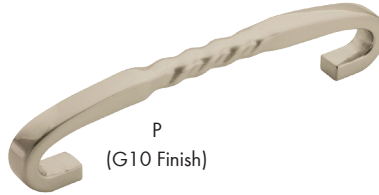

A
B
C
D
E
F
G
H
I
J
K
L
M
N
O
P
Q
R
S
T
U
V
W
X
Y

A
B
C
D
E
F
G
H
I
J
K
L
M
N
O
P
Q
R
S
T
U
V
W
X
Y

AMEROCK®

Inspirations Series - continued

Material: Zinc | Finish Guide: See Pg. 132-133

	Size	Item #	Oil Rubbed Bronze	Satin Nickel
O	96mm c/c	AM1784	-ORB	-G10
P	128mm c/c	AM1785	-ORB	-G10