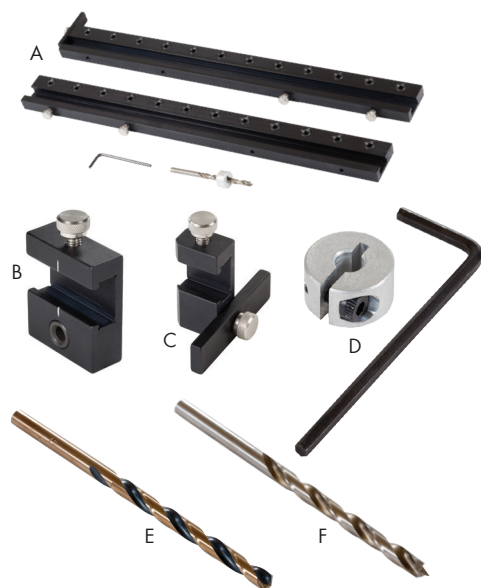

Cabinet Hardware & Shelf Pin Jig Accessories & Replacement Components

Item #	Description
A TP-2312	Add on extension bars for TP-1934. Convert the hardware jig into a portable line boring unit. Also capable of installing cabinet handles up to 30-1/4" (768mm)
B TP-SDG	Sliding Drill Guide for all True Position models and used for quick shelf hole layouts
C TP-SES	Replacement sliding end stop assembly for all TP models
D TP-5MMSC	Split Ring Stop Collar for 5mm drill bits, adjustable design is made of aluminum
E TP-5MMJ	5mm Ultra Bor Super Premium Drill Bit, Black & Gold 5mm Jobber Length. Hi-Molybdenum tool steel with 135 degree split points for fast penetration and accurate starting without a center punch. Ideal for solid woods
F TP-5MMB	5mm Brad Point HSS bit, ideal for woods and plastics. Brad point for clean holes in melamine, veneer and other woods