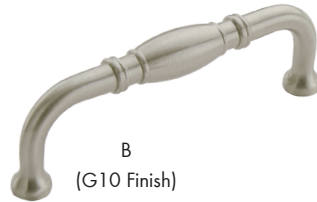

AMEROCK®

Granby Series

Material: Zinc | Finish Guide: See Pg. 132-133

	Item #	Size	Finish
A	AM53013-26	3" c/c	Polished Chrome
	AM53013-FB	3" c/c	Flat Black
	AM53013-G10	3" c/c	Satin Nickel
	AM53013-ORB	3" c/c	Oil Rubbed Bronze
	AM53013-PN	3" c/c	Polished Nickel
B	AM55243-26	96mm c/c	Polished Chrome
	AM55243-FB	96mm c/c	Matte Black
	AM55243-G10	96mm c/c	Satin Nickel
	AM55243-ORB	96mm c/c	Oil Rubbed Bronze
	AM55243-PN	96mm c/c	Polished Nickel

	Item #	Size	Finish
C	AM55244-26	128mm c/c	Polished Chrome
	AM55244-FB	128mm c/c	Matte Black
	AM55244-G10	128mm c/c	Satin Nickel
	AM55244-ORB	128mm c/c	Oil Rubbed Bronze
	AM55244-PN	128mm c/c	Polished Nickel
D	AM55245-26	160mm c/c	Polished Chrome
	AM55245-FB	160mm c/c	Matte Black
	AM55245-G10	160mm c/c	Satin Nickel
	AM55245-ORB	160mm c/c	Oil Rubbed Bronze
	AM55245-PN	160mm c/c	Polished Nickel