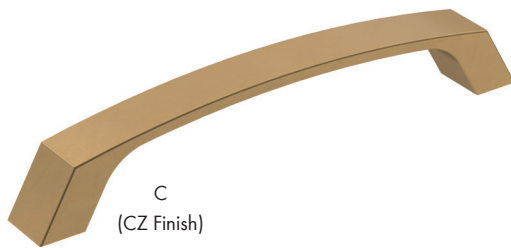

Premise Series

Material: Zinc | Finish Guide: See Pg. 132-133

A
(26 Finish)

B
(FB Finish)

C
(CZ Finish)

D
(G10 Finish)

	Item #	Size	Finish
A	AM36843-26	1-1/4" Dia.	Polished Chrome
	AM36843-CZ	1-1/4" Dia.	Champagne Bronze
	AM36843-FB	1-1/4" Dia.	Matte Black
	AM36843-G10	1-1/4" Dia.	Satin Nickel
B	AM36844-26	96mm c/c	Polished Chrome
	AM36844-CZ	96mm c/c	Champagne Bronze
	AM36844-FB	96mm c/c	Matte Black
	AM36844-G10	96mm c/c	Satin Nickel