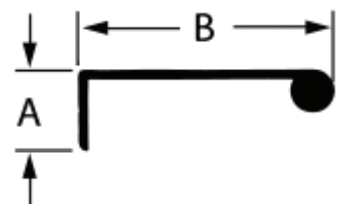

Aluminum Extruded Flush Mortise Pull

- Made of aluminum, no screws included
- Sold per each

Item #	Description	"A" Size	"B" Size	Length	Finish
PR5090-6A	Flush Mortise Pull	0.813"	0.937"	72"	Clear Anodized Aluminum