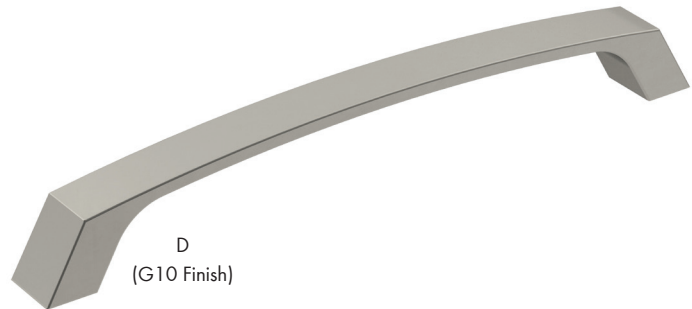

Premise Series

Material: Zinc | Finish Guide: See Pg. 132-133

A
(26 Finish)

B
(FB Finish)

C
(CZ Finish)

D
(G10 Finish)

	Item #	Size	Finish
A	AM36843-26	1-1/4" Dia.	Polished Chrome
	AM36843-CZ	1-1/4" Dia.	Champagne Bronze
	AM36843-FB	1-1/4" Dia.	Matte Black
	AM36843-G10	1-1/4" Dia.	Satin Nickel
B	AM36844-26	96mm c/c	Polished Chrome
	AM36844-CZ	96mm c/c	Champagne Bronze
	AM36844-FB	96mm c/c	Matte Black
	AM36844-G10	96mm c/c	Satin Nickel