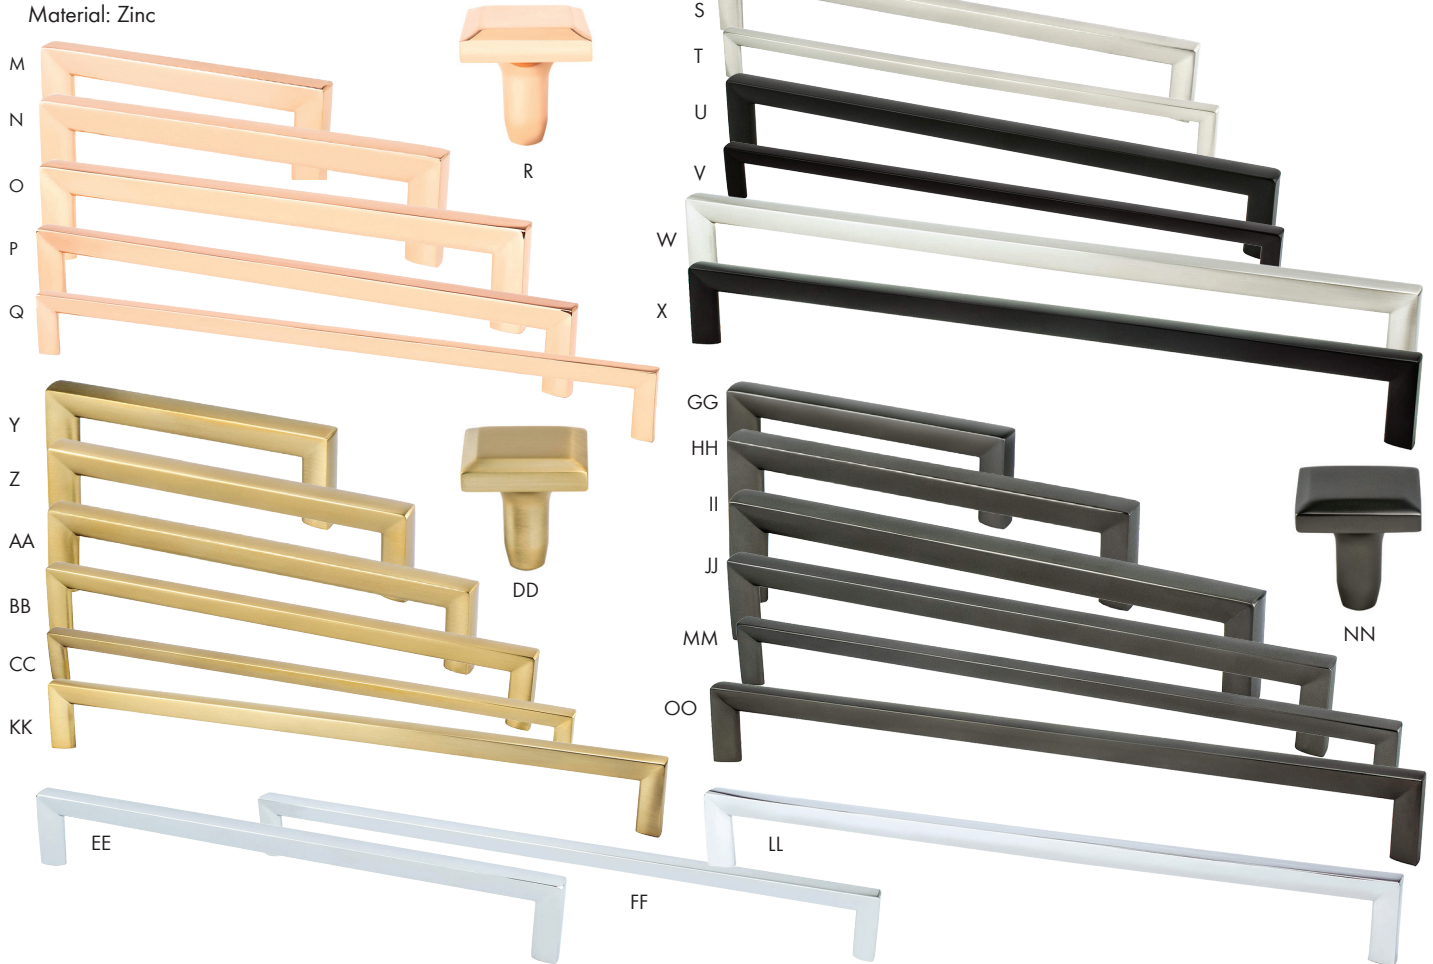

BERENSON™

Metro Collection - continued

Material: Zinc

	Item #	Size	Finish
M	BER4180-10PC	96mm c/c	Polished Copper
N	BER4181-10PC	128mm c/c	Polished Copper
O	BER4182-10PC	160mm c/c	Polished Copper
P	BER4183-10PC	224mm c/c	Polished Copper
Q	BER4184-10PC	320mm c/c	Polished Copper
R	BER4185-10PC	1-3/16" Sq.	Polished Copper
S	BER9828-1BPN	224mm c/c	Brushed Nickel
T	BER9857-1BPN	320mm c/c	Brushed Nickel
U	BER9858-1055	224mm c/c	Matte Black
V	BER9859-1055	320mm c/c	Matte Black
W	BER9860-1BPN	18" c/c	Brushed Nickel
X	BER9861-1055	18" c/c	Matte Black
Y	BER9897-1MDB	96mm c/c	Modern Brushed Gold
Z	BER9898-1MDB	128mm c/c	Modern Brushed Gold
AA	BER9899-1MDB	160mm c/c	Modern Brushed Gold

	Item #	Size	Finish
BB	BER9901-1MDB	224mm c/c	Modern Brushed Gold
CC	BER9902-1MDB	320mm c/c	Modern Brushed Gold
DD	BER9903-1MDB	1-3/16" Sq.	Modern Brushed Gold
EE	BER9904-1026	224mm c/c	Polished Chrome
FF	BER9905-1026	320mm c/c	Polished Chrome
GG	BER9906-1SLT	96mm c/c	Slate
HH	BER9907-1SLT	128mm c/c	Slate
II	BER9908-1SLT	160mm c/c	Slate
JJ	BER9909-1SLT	224mm c/c	Slate
KK	BER9912-1MDB	18" c/c	Modern Brushed Gold
LL	BER9916-1026	18" c/c	Polished Chrome
MM	BER9970-1SLT	320mm c/c	Slate
NN	BER9971-1SLT	1-3/16" Sq.	Slate
OO	BER9973-1SLT	18" c/c	Slate

A
B
C
D
E
F
G
H
I
J
K
L
M
N
O
P
Q
R
S
T
U
V
W
X
Y