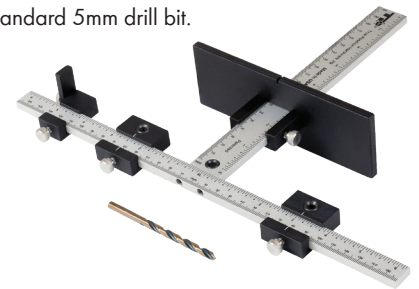

Item #

TP-1935

Cabinet Hardware Jig Plus Shelf Pin/Long Handle Jig

Versatile 3 - in - 1 tool: door hardware - drawer hardware - shelf holes.

Also a great alternative to the line boring machine for the small shop. Includes the basic hardware jig (TP-1934) with additional drilling extensions for 32mm line boring. Drill shelf holes in the shop before assembly or on the job after assembly. Also drills long handles up to 30-1/4" length.

Includes depth stop and standard 5mm drill bit.

- Install hardware 10x faster
- Minimum c/c: 1-1/8" (28mm)
- Maximum c/c: 30-1/4" (768mm)
- Includes blow molded case