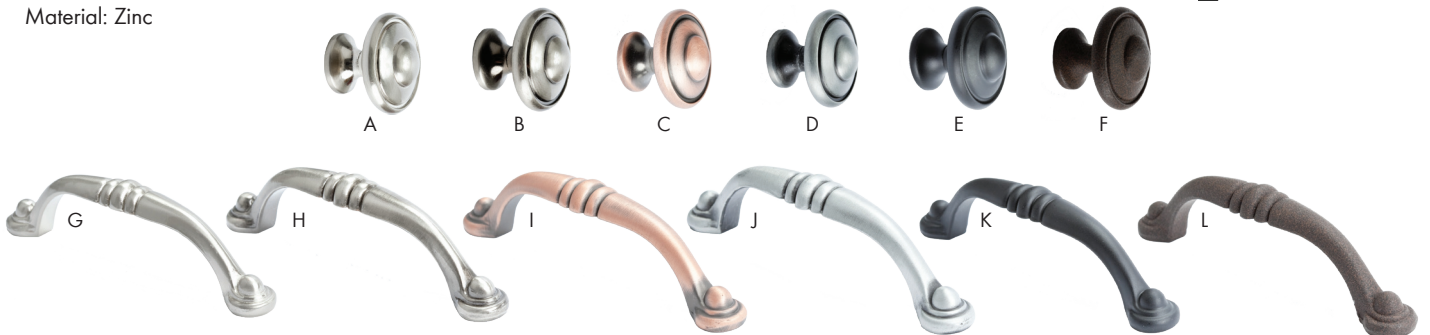

Euro Traditions Collection

Material: Zinc

	Item #	Size	Finish
A	BER2920-1BPN	1-3/16" Dia. Knob	Brushed Nickel
B	BER2921-1BBN	1-3/16" Dia. Knob	Brushed Black Nickel
C	BER2923-1BAC	1-3/16" Dia. Knob	Brushed Antique Copper
D	BER2924-1BAP	1-3/16" Dia. Knob	Brushed Antique Pewter
E	BER2927-155	1-3/16" Dia. Knob	Black
F	BER2928-1FE	1-3/16" Dia. Knob	Dull Rust

	Item #	Size	Finish
G	BER2930-1BPN	96mm c/c Pull	Brushed Nickel
H	BER2931-1BBN	96mm c/c Pull	Brushed Black Nickel
I	BER2933-1BAC	96mm c/c Pull	Brushed Antique Copper
J	BER2934-1BAP	96mm c/c Pull	Brushed Antique Pewter
K	BER2937-155	96mm c/c Pull	Black
L	BER2938-1FE	96mm c/c Pull	Dull Rust