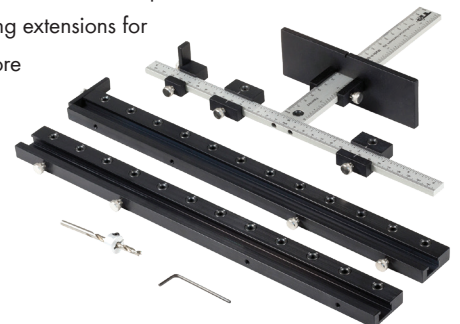

TRUE POSITION TOOLS®

Cabinet Hardware & Shelf Pin Jigs

Install Hardware In Seconds. Save Time - Save Mistakes!

The days of measuring each door or drawer by hand or using a block of wood are over! The True Position Hardware Jig makes short work of any hardware layout. You will be amazed how easy hardware is to install! All are made in the U.S.A. out of durable aircraft quality light-weight aluminum and feature replaceable case hardened steel bushings!

Cabinet Hardware Jig

For professional installation of handles & knobs. Works on doors and drawer fronts. An invaluable tool for any cabinet installer. Includes standard 5mm drill bit.

- Install hardware 10x faster
- Minimum c/c: 1-1/8" (28mm)
- Maximum c/c: 12" (305mm)
- Includes blow molded case

Item #

TP-1934

Item #

TP-1935

Cabinet Hardware Jig Plus Shelf Pin/Long Handle Jig

Versatile 3 - in - 1 tool: door hardware - drawer hardware - shelf holes.

Also a great alternative to the line boring machine for the small shop. Includes the basic hardware jig (TP-1934) with additional drilling extensions for 32mm line boring. Drill shelf holes in the shop before assembly or on the job after assembly. Also drills long handles up to 30-1/4" length.

Includes depth stop and standard 5mm drill bit.

- Install hardware 10x faster
- Minimum c/c: 1-1/8" (28mm)
- Maximum c/c: 30-1/4" (768mm)
- Includes blow molded case