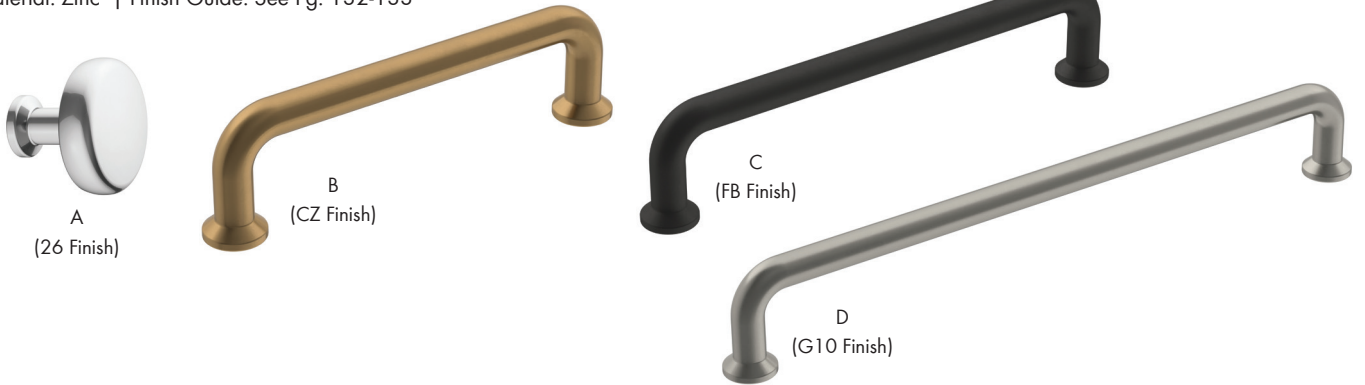

AMEROCK®

Factor Series

Material: Zinc | Finish Guide: See Pg. 132-133

	Item #	Size	Finish
A	AM36780-26	1-1/4" Dia.	Polished Chrome
	AM36780-CZ	1-1/4" Dia.	Champagne Bronze
	AM36780-FB	1-1/4" Dia.	Matte Black
	AM36780-G10	1-1/4" Dia.	Satin Nickel
B	AM36781-26	96mm c/c	Polished Chrome
	AM36781-CZ	96mm c/c	Champagne Bronze
	AM36781-FB	96mm c/c	Matte Black
	AM36781-G10	96mm c/c	Satin Nickel

	Item #	Size	Finish
C	AM36782-26	128mm c/c	Polished Chrome
	AM36782-CZ	128mm c/c	Champagne Bronze
	AM36782-FB	128mm c/c	Matte Black
	AM36782-G10	128mm c/c	Satin Nickel
D	AM36783-26	192mm c/c	Polished Chrome
	AM36783-CZ	192mm c/c	Champagne Bronze
	AM36783-FB	192mm c/c	Matte Black
	AM36783-G10	192mm c/c	Satin Nickel