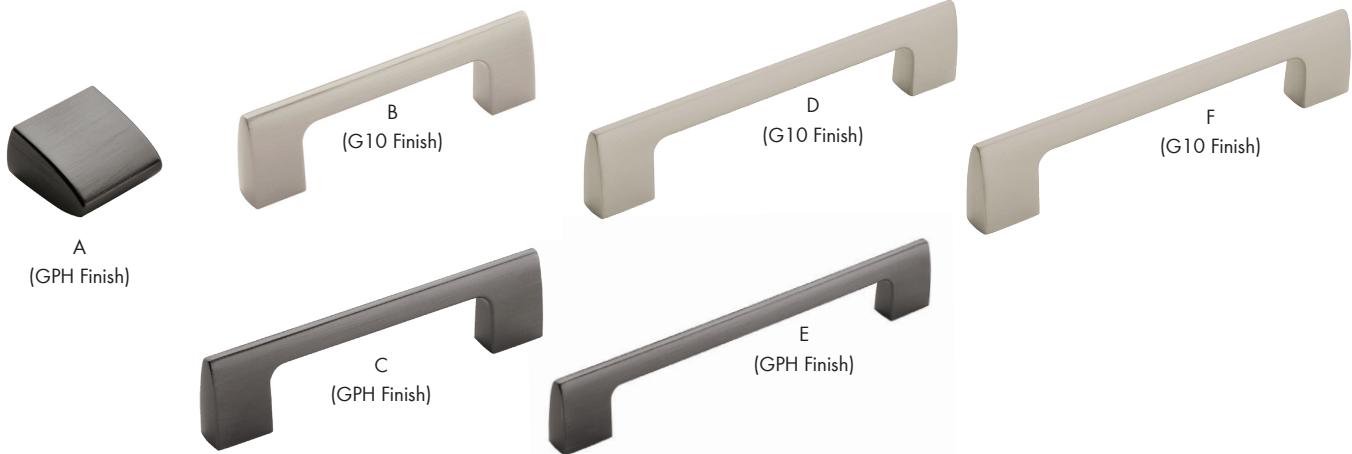

Riva Series

Material: Zinc

Finish Guide: See Pg. 132-133

	Item #	Size	Finish
A	AM55360-G10	1-1/8" Length	Satin Nickel
	AM55360-GPH	1-1/8" Length	Graphite
B	AM55364-G10	3" c/c	Satin Nickel
	AM55364-GPH	3" c/c	Graphite
C	AM55365-G10	96mm c/c	Satin Nickel
	AM55365-GPH	96mm c/c	Graphite

	Item #	Size	Finish
D	AM55367-G10	128mm c/c	Satin Nickel
	AM55367-GPH	128mm c/c	Graphite
E	AM55368-G10	160mm c/c	Satin Nickel
	AM55368-GPH	160mm c/c	Graphite
F	AM55369-G10	8" c/c	Satin Nickel
	AM55369-GPH	8" c/c	Graphite

A
B
C
D
E
F
G
H
I
J
K
L
M
N
O
P
Q
R
S
T
U
V
W
X
Y