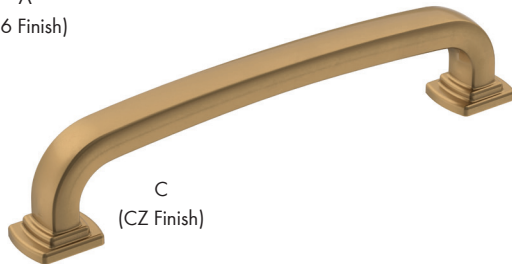

A
(26 Finish)

B
(G10 Finish)

C
(CZ Finish)

D
(FB Finish)

	Item #	Size	Finish
A	AM36893-26	1-1/4" Dia.	Polished Chrome
	AM36893-CZ	1-1/4" Dia.	Champagne Bronze
	AM36893-FB	1-1/4" Dia.	Matte Black
	AM36893-G10	1-1/4" Dia.	Satin Nickel
B	AM36894-26	96mm c/c	Polished Chrome
	AM36894-CZ	96mm c/c	Champagne Bronze
	AM36894-FB	96mm c/c	Matte Black
	AM36894-G10	96mm c/c	Satin Nickel