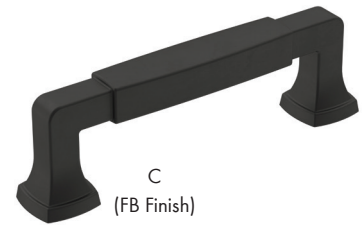

C
(FB Finish)