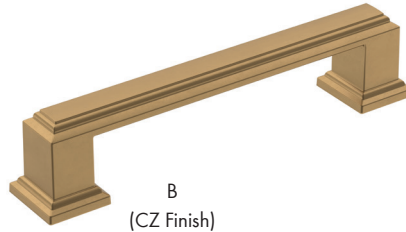

A AMEROCK®

Appoint Series

Material: Zinc | Finish Guide: See Pg. 132-133

	Item #	Size	Finish
A	AM36758-26	1-1/4" Dia.	Polished Chrome
	AM36758-CZ	1-1/4" Dia.	Champagne Bronze
	AM36758-FB	1-1/4" Dia.	Matte Black
	AM36758-G10	1-1/4" Dia.	Satin Nickel
	AM36758-ORB	1-1/4" Dia.	Oil Rubbed Bronze
B	AM36759-26	96mm c/c	Polished Chrome
	AM36759-CZ	96mm c/c	Champagne Bronze
	AM36759-FB	96mm c/c	Matte Black
	AM36759-G10	96mm c/c	Satin Nickel
	AM36759-ORB	96mm c/c	Oil Rubbed Bronze
C	AM36760-26	128mm c/c	Polished Chrome
	AM36760-CZ	128mm c/c	Champagne Bronze
	AM36760-FB	128mm c/c	Matte Black
	AM36760-G10	128mm c/c	Satin Nickel
	AM36760-ORB	128mm c/c	Oil Rubbed Bronze