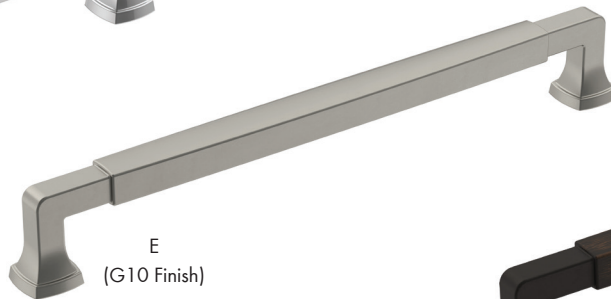

D
(26 Finish)

E
(G10 Finish)

F
(ORB Finish)

	Item #	Size	Finish
A	AM11287-26	1-1/4" Length	Polished Chrome
	AM11287-CZ	1-1/4" Length	Champagne Bronze
	AM11287-FB	1-1/4" Length	Matte Black
	AM11287-G10	1-1/4" Length	Satin Nickel
	AM11287-ORB	1-1/4" Length	Oil Rubbed Bronze
B	AM22439-26	128mm c/c	Polished Chrome
	AM22439-CZ	128mm c/c	Champagne Bronze
	AM22439-FB	128mm c/c	Matte Black
	AM22439-G10	128mm c/c	Satin Nickel
	AM22439-ORB	128mm c/c	Oil Rubbed Bronze
C	AM36887-26	96mm c/c	Polished Chrome
	AM36887-CZ	96mm c/c	Champagne Bronze
	AM36887-FB	96mm c/c	Matte Black
	AM36887-G10	96mm c/c	Satin Nickel
	AM36887-ORB	96mm c/c	Oil Rubbed Bronze