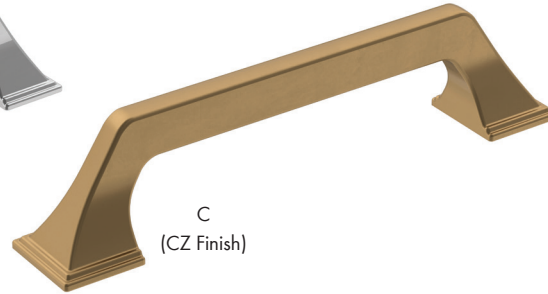

AMEROCK®

Exceed Series

Material: Zinc | Finish Guide: See Pg. 132-133

	Item #	Size	Finish
A	AM36880-26	1-1/2" Dia.	Polished Chrome
	AM36880-CZ	1-1/2" Dia.	Champagne Bronze
	AM36880-FB	1-1/2" Dia.	Matte Black
	AM36880-G10	1-1/2" Dia.	Satin Nickel
B	AM36881-26	96mm c/c	Polished Chrome
	AM36881-CZ	96mm c/c	Champagne Bronze
	AM36881-FB	96mm c/c	Matte Black
	AM36881-G10	96mm c/c	Satin Nickel
C	AM36882-26	128mm c/c	Polished Chrome
	AM36882-CZ	128mm c/c	Champagne Bronze
	AM36882-FB	128mm c/c	Matte Black
	AM36882-G10	128mm c/c	Satin Nickel

	Item #	Size	Finish
D	AM36883-26	160mm c/c	Polished Chrome
	AM36883-CZ	160mm c/c	Champagne Bronze
	AM36883-FB	160mm c/c	Matte Black
	AM36883-G10	160mm c/c	Satin Nickel
E	AM36884-26	224mm c/c	Polished Chrome
	AM36884-CZ	224mm c/c	Champagne Bronze
	AM36884-FB	224mm c/c	Matte Black
	AM36884-G10	224mm c/c	Satin Nickel

A
B
C
D
E
F
G
H
I
J
K
L
M
N
O
P
Q
R
S
T
U
V
W
X
Y