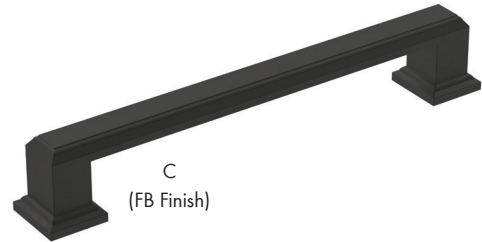

A AMEROCK®

Appoint Series

Material: Zinc | Finish Guide: See Pg. 132-133

	Item #	Size	Finish
A	AM36758-26	1-1/4" Dia.	Polished Chrome
	AM36758-CZ	1-1/4" Dia.	Champagne Bronze
	AM36758-FB	1-1/4" Dia.	Matte Black
	AM36758-G10	1-1/4" Dia.	Satin Nickel
	AM36758-ORB	1-1/4" Dia.	Oil Rubbed Bronze
B	AM36759-26	96mm c/c	Polished Chrome
	AM36759-CZ	96mm c/c	Champagne Bronze
	AM36759-FB	96mm c/c	Matte Black
	AM36759-G10	96mm c/c	Satin Nickel
	AM36759-ORB	96mm c/c	Oil Rubbed Bronze
C	AM36760-26	128mm c/c	Polished Chrome
	AM36760-CZ	128mm c/c	Champagne Bronze
	AM36760-FB	128mm c/c	Matte Black
	AM36760-G10	128mm c/c	Satin Nickel
	AM36760-ORB	128mm c/c	Oil Rubbed Bronze