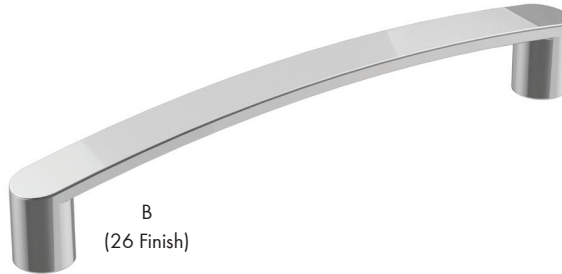

AMEROCK®

Rift Series

Material: Zinc | Finish Guide: See Pg. 132-133

	Item #	Size	Finish
A	AM36899-26	3-3/4" c/c	Polished Chrome
	AM36899-FB	3-3/4" c/c	Matte Black
	AM36899-G10	3-3/4" c/c	Satin Nickel

	Item #	Size	Finish
B	AM36900-26	128mm c/c	Polished Chrome
	AM36900-FB	128mm c/c	Matte Black
	AM36900-G10	128mm c/c	Satin Nickel