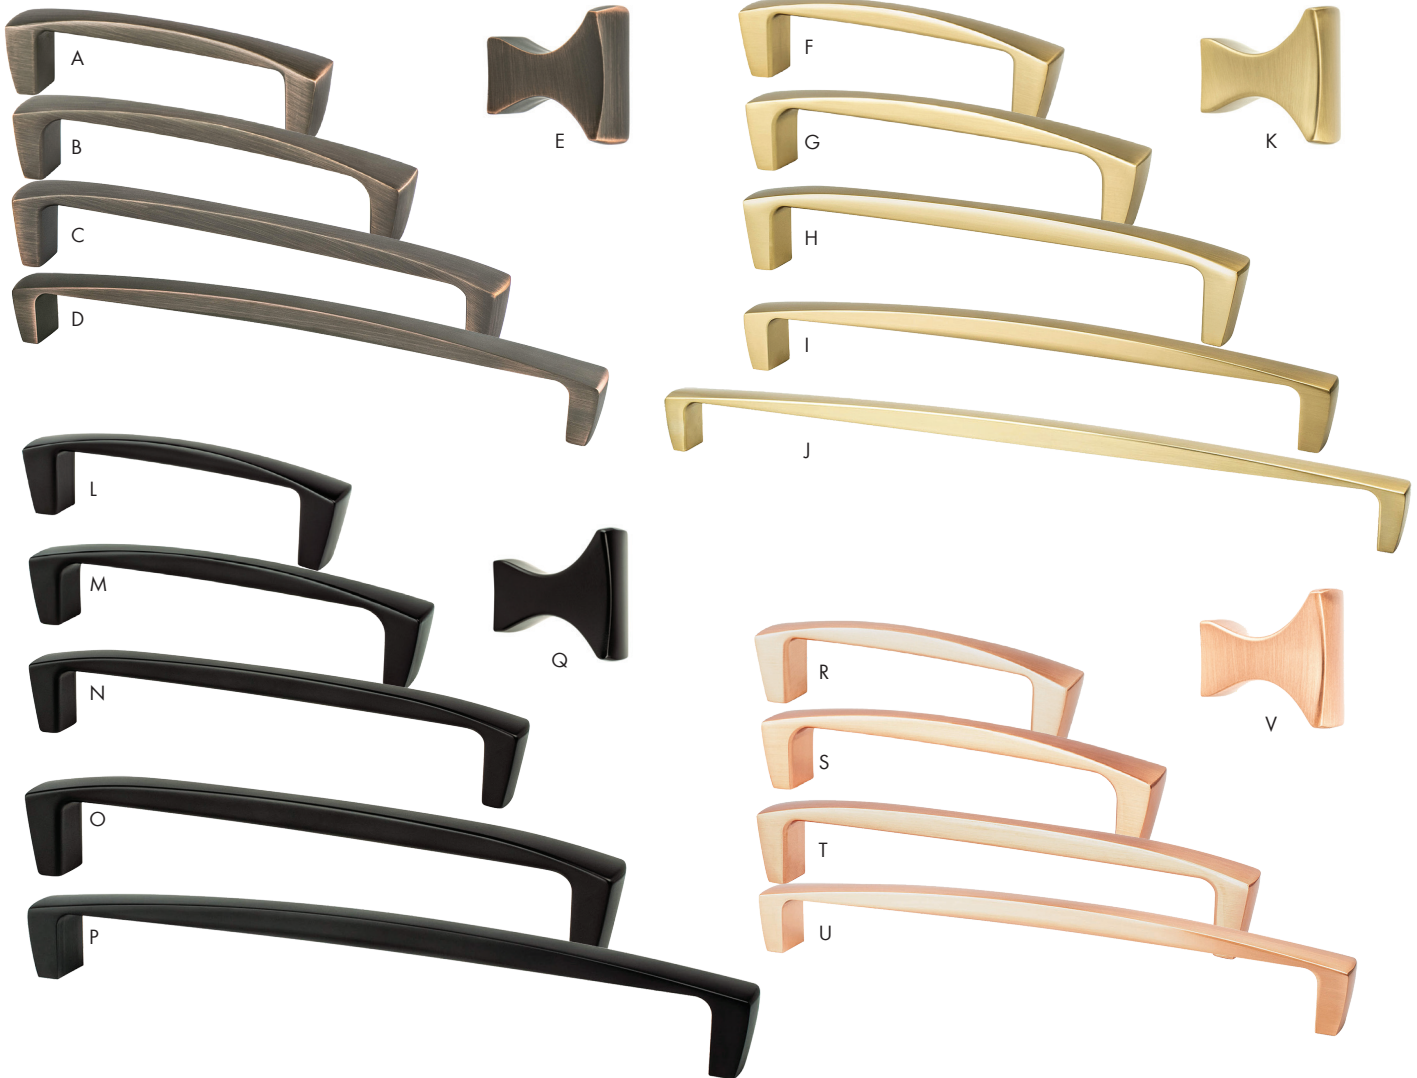

Material: Unlacquered Wood

A

	Item #	Size	Finish
A	BER3462-SWM	1-5/16" Dia.	Unlacquered Maple

BERENSON™

Aspire Collection

Material: Zinc

A
B
C
D
E
F
G
H
I
J
K
L
M
N
O
P
Q
R
S
T
U
V
W
X
Y

	Item #	Size	Finish
A	BER2029-10VB	96mm c/c	Verona Bronze
B	BER2030-10VB	128mm c/c	Verona Bronze
C	BER2031-10VB	160mm c/c	Verona Bronze
D	BER2032-10VB	12" c/c	Verona Bronze
E	BER2033-10VB	1-1/4" Length	Verona Bronze
F	BER2130-1MDB	96mm c/c	Modern Brushed Gold
G	BER2131-1MDB	128mm c/c	Modern Brushed Gold
H	BER2132-1MDB	160mm c/c	Modern Brushed Gold
I	BER2133-1MDB	12" c/c	Modern Brushed Gold
J	BER2134-1MDB	18" c/c	Modern Brushed Gold
K	BER2135-1MDB	1-1/4" Length	Modern Brushed Gold

	Item #	Size	Finish
L	BER2136-1055	96mm c/c	Matte Black
M	BER2137-1055	128mm c/c	Matte Black
N	BER2138-1055	160mm c/c	Matte Black
O	BER2139-1055	12" c/c	Matte Black
P	BER2140-1055	18" c/c	Matte Black
Q	BER2141-1055	1-1/4" Length	Matte Black
R	BER2142-10BC	96mm c/c	Brushed Copper
S	BER2143-10BC	128mm c/c	Brushed Copper
T	BER2144-10BC	160mm c/c	Brushed Copper
U	BER2145-10BC	12" c/c	Brushed Copper
V	BER2146-10BC	1-1/4" Length	Brushed Copper