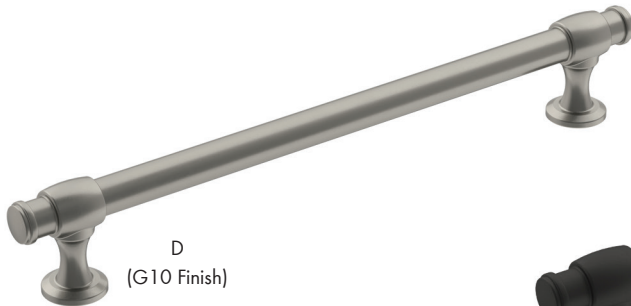

E
(FB Finish)

D
(G10 Finish)