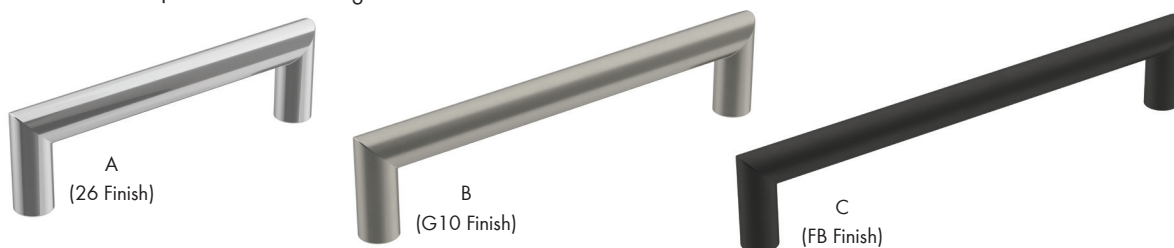

Revolve Series

Material: Zinc | Finish Guide: See Pg. 132-133

	Item #	Size	Finish
A	AM36852-26	96mm c/c	Polished Chrome
	AM36852-FB	96mm c/c	Matte Black
	AM36852-G10	96mm c/c	Satin Nickel
B	AM36853-26	128mm c/c	Polished Chrome
	AM36853-FB	128mm c/c	Matte Black
	AM36853-G10	128mm c/c	Satin Nickel

	Item #	Size	Finish
C	AM36854-26	160mm c/c	Polished Chrome
	AM36854-FB	160mm c/c	Matte Black
	AM36854-G10	160mm c/c	Satin Nickel