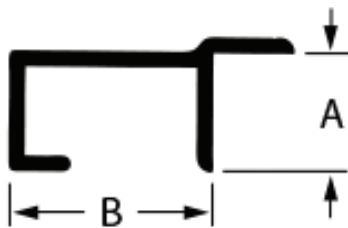

Aluminum Extruded Drawer Pulls

- Made of aluminum, no screws included
- Sold per each

Item #	Description	"A" Size	"B" Size	Length	Finish
PR5047-72AM	Drawer Pull	0.75"	1.25"	72"	Clear Anodized Aluminum
PR5048-72AM	Drawer Pull	0.812"	1.25"	72"	Clear Anodized Aluminum