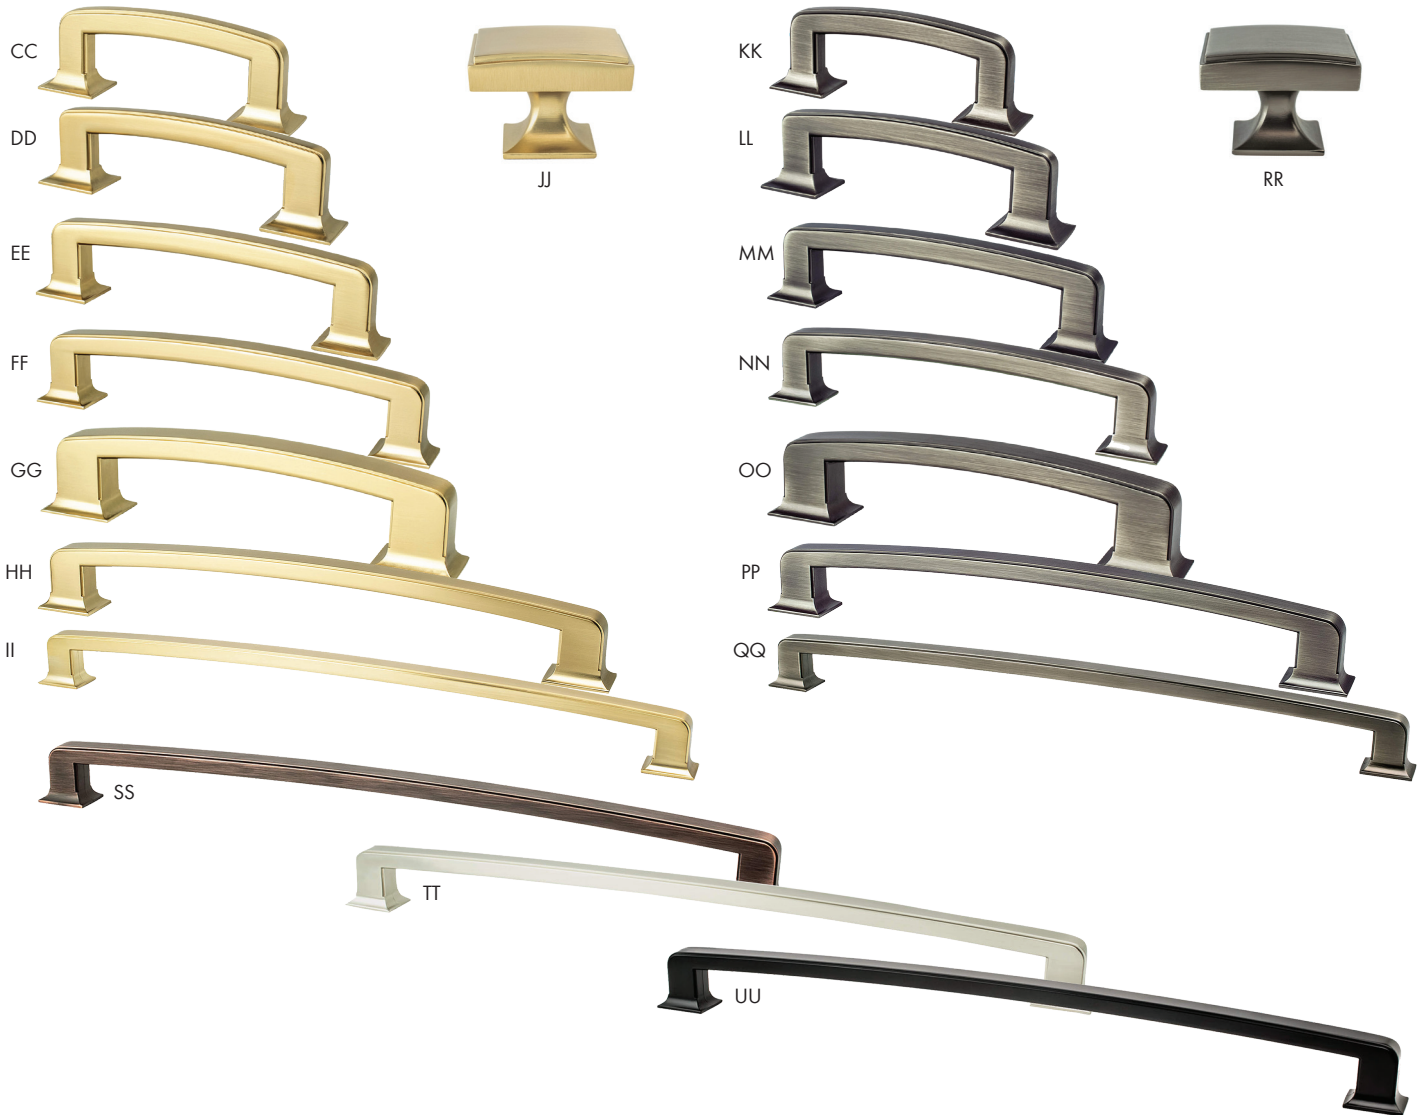

BERENSON™

Hearthstone Collection

Material: Zinc

	Item #	Size	Finish
A	BER2034-10VB	12" c/c Pull	Verona Bronze
B	BER2035-1BPN	12" c/c Pull	Brushed Nickel
C	BER2037-1WVB	12" c/c Pull	Weather Verona Bronze
D	BER2038-1055	12" c/c Pull	Matte Black
E	BER2039-10VB	128mm c/c Pull	Verona Bronze
F	BER2040-1BPN	128mm c/c Pull	Brushed Nickel
G	BER2042-1WVB	128mm c/c Pull	Weather Verona Bronze
H	BER2043-1055	128mm c/c Pull	Matte Black
I	BER2044-10VB	160mm c/c Pull	Verona Bronze
J	BER2045-1BPN	160mm c/c Pull	Brushed Nickel
K	BER2047-1WVB	160mm c/c Pull	Weather Verona Bronze
L	BER2048-1055	160mm c/c Pull	Matte Black
M	BER4063-10VB	3" c/c Pull	Verona Bronze
N	BER4064-1BPN	3" c/c Pull	Brushed Nickel

	Item #	Size	Finish
O	BER4067-1WVB	3" c/c Pull	Weather Verona Bronze
P	BER4068-1055	3" c/c Pull	Matte Black
Q	BER4069-10VB	96mm c/c Pull	Verona Bronze
R	BER4070-1BPN	96mm c/c Pull	Brushed Nickel
S	BER4073-1WVB	96mm c/c Pull	Weather Verona Bronze
T	BER4074-1055	96mm c/c Pull	Matte Black
U	BER4075-10VB	6" c/c Pull	Verona Bronze
V	BER4076-1BPN	6" c/c Pull	Brushed Nickel
W	BER4079-1WVB	6" c/c Pull	Weather Verona Bronze
X	BER4080-1055	6" c/c Pull	Matte Black
Y	BER4081-10VB	1-9/16" x 1-1/8" Knob	Verona Bronze
Z	BER4083-1BPN	1-9/16" x 1-1/8" Knob	Brushed Nickel
AA	BER4085-1WVB	1-9/16" x 1-1/8" Knob	Weather Verona Bronze
BB	BER4086-1055	1-9/16" x 1-1/8" Knob	Matte Black

A
B
C
D
E
F
G
H
I
J
K
L
M
N
O
P
Q
R
S
T
U
V
W
X
Y

A
B
C
D
E
F
G
H
I
J
K
L
M
N
O
P
Q
R
S
T
U
V
W
X
Y

BERENSON™

Hearthstone Collection - continued

Material: Zinc

	Item #	Size	Finish
CC	BER2151-1MDB	3" c/c	Modern Brushed Gold
DD	BER2152-1MDB	96mm c/c	Modern Brushed Gold
EE	BER2153-1MDB	128mm c/c	Modern Brushed Gold
FF	BER2154-1MDB	160mm c/c	Modern Brushed Gold
GG	BER2155-1MDB	6" c/c	Modern Brushed Gold
HH	BER2156-1MDB	12" c/c	Modern Brushed Gold
II	BER2157-1MDB	18" c/c	Modern Brushed Gold
JJ	BER2158-1MDB	1-9/16" Length	Modern Brushed Gold
KK	BER2159-1VTN	3" c/c	Vintage Nickel
LL	BER2160-1VTN	96mm c/c	Vintage Nickel