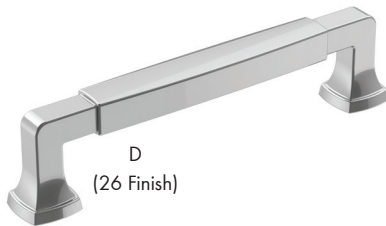

D
(26 Finish)

E
(G10 Finish)

F
(ORB Finish)

	Item #	Size	Finish
A	AM11287-26	1-1/4" Length	Polished Chrome
	AM11287-CZ	1-1/4" Length	Champagne Bronze
	AM11287-FB	1-1/4" Length	Matte Black
	AM11287-G10	1-1/4" Length	Satin Nickel
	AM11287-ORB	1-1/4" Length	Oil Rubbed Bronze
B	AM22439-26	128mm c/c	Polished Chrome
	AM22439-CZ	128mm c/c	Champagne Bronze
	AM22439-FB	128mm c/c	Matte Black
	AM22439-G10	128mm c/c	Satin Nickel
	AM22439-ORB	128mm c/c	Oil Rubbed Bronze
C	AM36887-26	96mm c/c	Polished Chrome
	AM36887-CZ	96mm c/c	Champagne Bronze
	AM36887-FB	96mm c/c	Matte Black
	AM36887-G10	96mm c/c	Satin Nickel
	AM36887-ORB	96mm c/c	Oil Rubbed Bronze