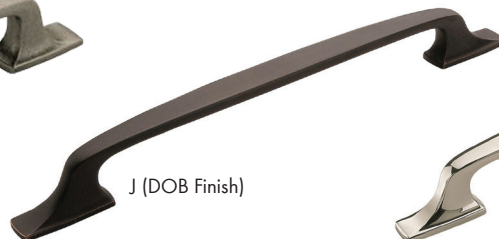

F (G10 Finish)

G (AP Finish)

H (BBR Finish)

I (AP Finish)

J (DOB Finish)

K (PN Finish)

	Size	Item #	Aged Pewter	Black Bronze	Caramel Bronze	Dark Oiled Bronze	Golden Champagne	Polished Nickel	Satin Nickel
A	1-3/8"L	AM55311	-AP	-BBR	-	-DOB	-BBZ	-PN	-G10
B	1-3/16" Dia.	AM55312	-AP	-BBR	-	-DOB	-BBZ	-PN	-G10
C	1-7/8"L	AM55315	-AP	-	-	-DOB	-	-PN	-
D	3" c/c	AM55316	-AP	-BBR	-CBZ	-DOB	-BBZ	-PN	-G10
E	96mm c/c	AM55317	-AP	-BBR	-	-DOB	-BBZ	-PN	-G10
F	3-1/2" c/c	AM55318	-AP	-BBR	-CBZ	-DOB	-BBZ	-PN	-G10
G	128mm c/c	AM55319	-AP	-BBR	-	-DOB	-BBZ	-PN	-G10
H	160mm c/c	AM55321	-AP	-BBR	-CBZ	-DOB	-BBZ	-PN	-G10
I	8" c/c	AM55322	-AP	-BBR	-	-DOB	-BBZ	-PN	-
J	12" c/c	AM55323	-AP	-BBR	-	-DOB	-BBZ	-PN	-G10
K	18" c/c	AM55324	-AP	-BBR	-	-DOB	-BBZ	-PN	-G10