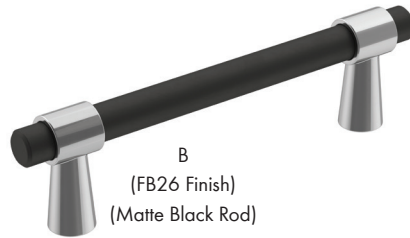

AMEROCK®

Mergence Series

Material: Zinc | Finish Guide: See Pg. 132-133

	Item #	Size	Finish
A	AM36857-FB26	1-3/8" Dia.	Polished Chrome
	AM36857-FBCZ	1-3/8" Dia.	Champagne Bronze
	AM36857-FBG10	1-3/8" Dia.	Satin Nickel
B	AM36858-FB26	96mm c/c	Polished Chrome
	AM36858-FBCZ	96mm c/c	Champagne Bronze
	AM36858-FBG10	96mm c/c	Satin Nickel
C	AM36859-FB26	128mm c/c	Polished Chrome
	AM36859-FBCZ	128mm c/c	Champagne Bronze
	AM36859-FBG10	128mm c/c	Satin Nickel

	Item #	Size	Finish
D	AM36860-FB26	160mm c/c	Polished Chrome
	AM36860-FBCZ	160mm c/c	Champagne Bronze
	AM36860-FBG10	160mm c/c	Satin Nickel
E	AM36861-FB26	224mm c/c	Polished Chrome
	AM36861-FBCZ	224mm c/c	Champagne Bronze
	AM36861-FBG10	224mm c/c	Satin Nickel

A
B
C
D
E
F
G
H
I
J
K
L
M
N
O
P
Q
R
S
T
U
V
W
X
Y