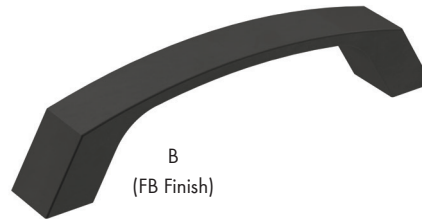

A
B
C
D
E
F
G
H
I
J
K
L
M
N
O
P
Q
R
S
T
U
V
W
X
Y

AMEROCK®

Oberon Series

Material: Zinc

Finish Guide: See Pg. 132-133

	Size	Golden Champagne Item #	Satin Nickel Item #	Gunmetal Item #	Matte Black Item #	Polished Nickel Item #
A	1-3/8" Dia.	AM36603-BBZ	AM36603-G10	AM36603-GM	AM36603-MB	AM36603-PN
	1-3/4" Dia.	AM36604-BBZ	AM36604-G10	AM36604-GM	-	AM36604-PN
B	1-3/8" Dia.	AM36608-BBZFA	AM36608-G10FA	AM36608-GMFA	AM36608-MBFA	AM36608-PNFA
	1-3/4" Dia.	AM36609-BBZFA	AM36609-G10FA	AM36609-GMFA	-	AM36609-PNFA

Premise Series

Material: Zinc | Finish Guide: See Pg. 132-133