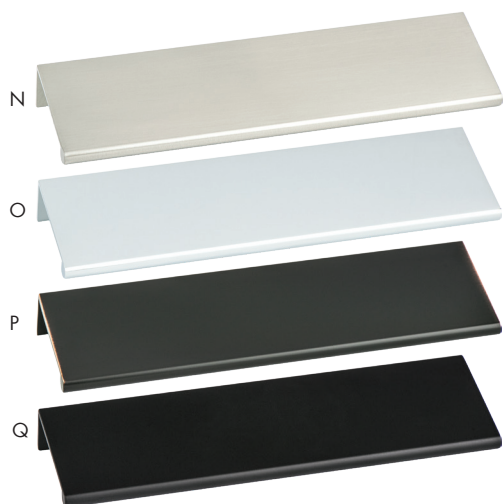

A
B
C
D
E
F
G
H
I
J
K
L
M
N
O
P
Q
R
S
T
U
V
W
X
Y

BERENSON™

Bravo Collection - continued

Material: Aluminum

	Item #	Size	Finish
N	BER1061-4BPN	112mm c/c	Brushed Nickel
O	BER1062-4026	112mm c/c	Polished Chrome
P	BER1063-40VB	112mm c/c	Verona Bronze
Q	BER1064-4055	112mm c/c	Satin Black
R	BER1065-4BPN	169mm c/c	Brushed Nickel
S	BER1066-4026	169mm c/c	Polished Chrome
T	BER1067-40VB	169mm c/c	Verona Bronze
U	BER1068-4055	169mm c/c	Satin Black

	Item #	Size	Finish
V	BER1069-40SG	32mm c/c	Satin Gold
W	BER1070-40SG	56mm c/c	Satin Gold
X	BER1071-40SG	112mm c/c	Satin Gold
Y	BER1072-40SG	169mm c/c	Satin Gold
Z	BER1073-4GPH	32mm c/c	Graphite
AA	BER1074-4GPH	56mm c/c	Graphite
BB	BER1075-4GPH	112mm c/c	Graphite
CC	BER1076-4GPH	169mm c/c	Graphite