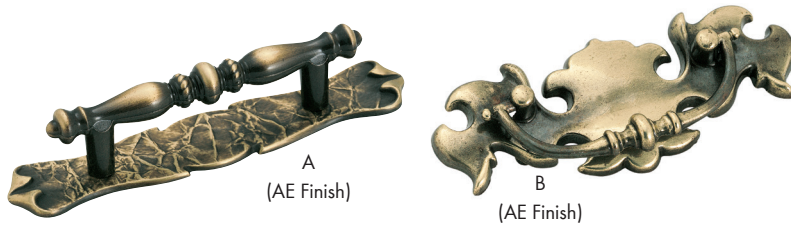

AMEROCK®

Traditional Series

Material: Zinc | Finish Guide: See Pg. 132-133

	Item #	Size	Finish
A	AM176C-AE	3" c/c	Antique English
B	AM766-AE	2-1/2" c/c	Antique English

Traditional Series

Material: Tempered Glass, Zinc Base | Finish Guide: See Pg. 132-133