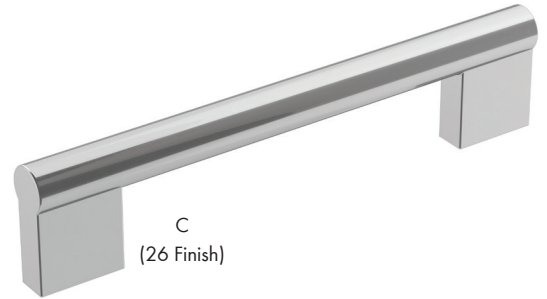

C
(26 Finish)