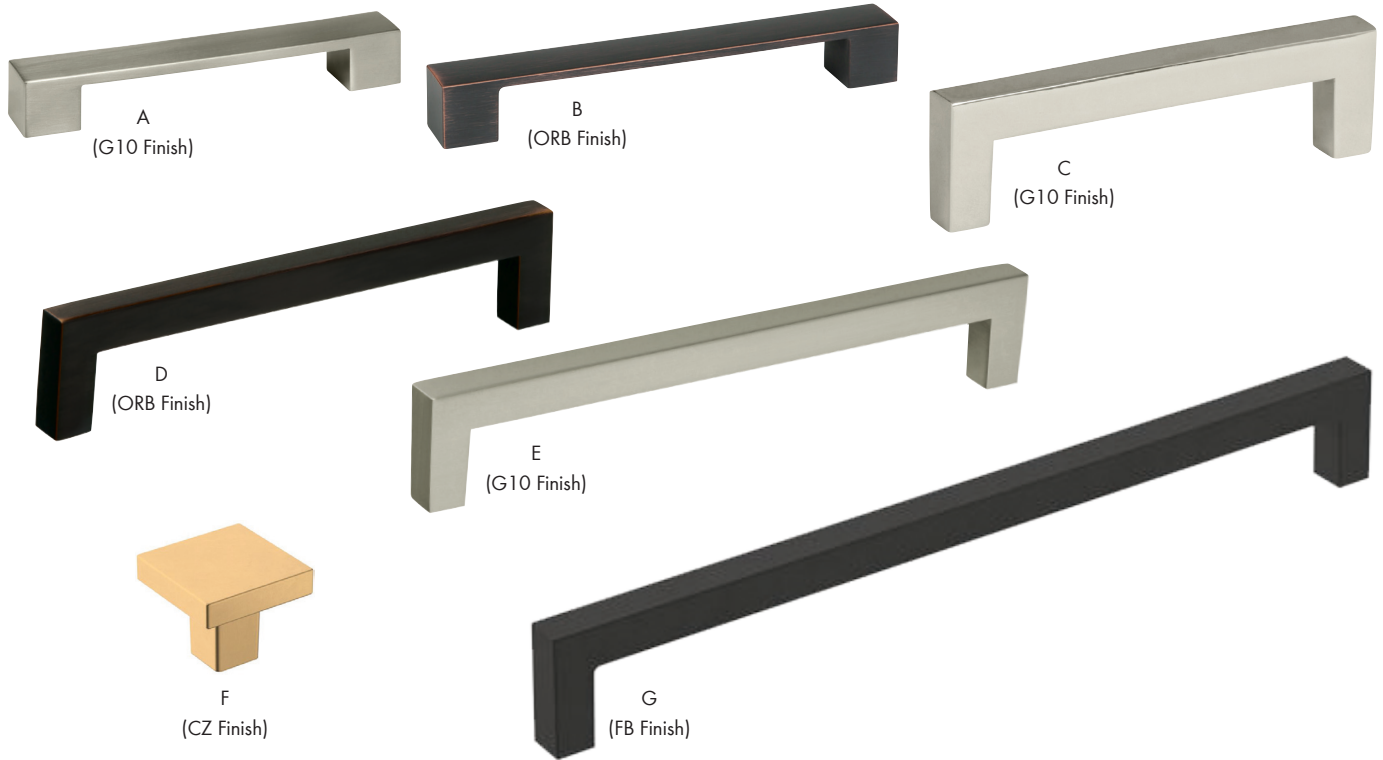

A
B
C
D
E
F
G
H
I
J
K
L
M
N
O
P
Q
R
S
T
U
V
W
X
Y

A
B
C
D
E
F
G
H
I
J
K
L
M
N
O
P
Q
R
S
T
U
V
W
X
Y

AMEROCK®

Monument Series

Material: Zinc | Finish Guide: See Pg. 132-133

	Item #	Size	Finish
A	AM36568-G10	128mm c/c	Satin Nickel
	AM36568-ORB	128mm c/c	Oil Rubbed Bronze
	AM36568-PN	128mm c/c	Polished Nickel
B	AM36569-G10	160mm c/c	Satin Nickel
	AM36569-ORB	160mm c/c	Oil Rubbed Bronze
	AM36569-PN	160mm c/c	Polished Nickel
C	AM36570-26	96mm c/c	Polished Chrome
	AM36570-CZ	96mm c/c	Champagne Bronze
	AM36570-FB	96mm c/c	Matte Black
	AM36570-G10	96mm c/c	Satin Nickel
	AM36570-ORB	96mm c/c	Oil Rubbed Bronze
	AM36570-PN	96mm c/c	Polished Nickel
	AM36571-26	128mm c/c	Polished Chrome
D	AM36571-CZ	128mm c/c	Champagne Bronze
	AM36571-FB	128mm c/c	Matte Black
	AM36571-G10	128mm c/c	Satin Nickel
	AM36571-ORB	128mm c/c	Oil Rubbed Bronze
	AM36571-PN	128mm c/c	Polished Nickel