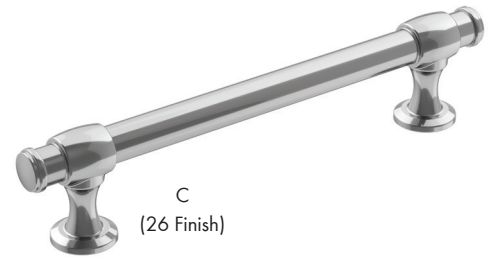

C
(26 Finish)