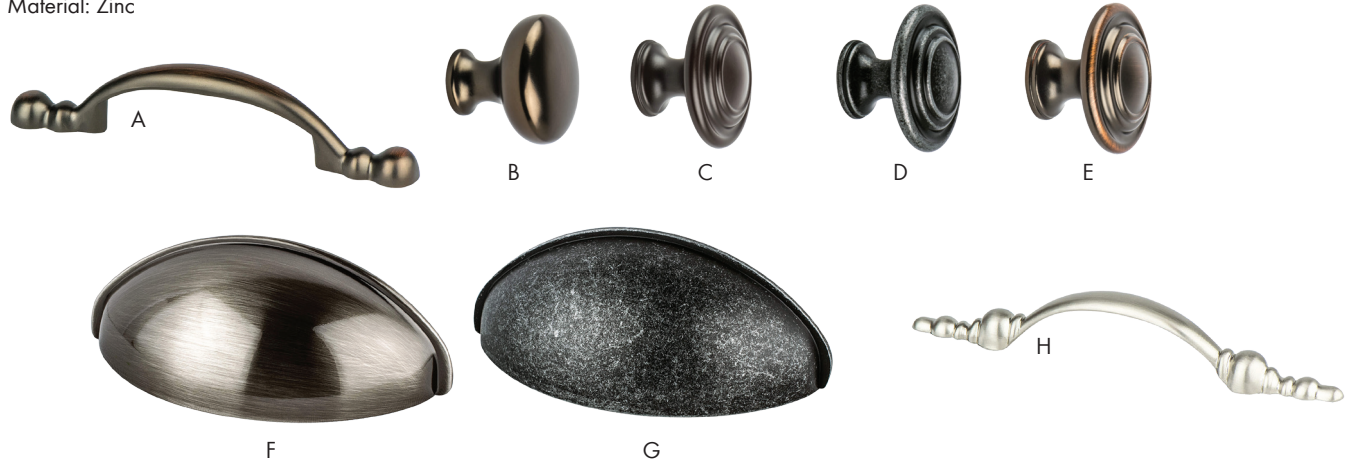

BERENSON™

Adiago Series

Material: Zinc

	Item #	Size	Finish
A	BER7877-1ORB	1-1/16" Length Oval Knob	Oil Rubbed Bronze
B	BER7879-1ORB	1-1/8" Diameter Knob	Oil Rubbed Bronze
C	BER7896-1ORB	1-3/16" Diameter Knob	Oil Rubbed Bronze
D	BER7909-1ORB	1-3/16" Diameter Knob	Oil Rubbed Bronze
E	BER7908-1ORB	1-1/4" Diameter Knob	Oil Rubbed Bronze

	Item #	Size	Finish
F	BER7875-1ORB	3" c/c Cup Pull	Oil Rubbed Bronze
G	BER7874-1ORB	3" c/c Pull	Oil Rubbed Bronze
H	BER7880-1ORB	3" c/c Pull	Oil Rubbed Bronze
I	BER7907-1ORB	3" c/c Pull	Oil Rubbed Bronze
J	BER7910-1ORB	96mm c/c Pull	Oil Rubbed Bronze

A
B
C
D
E
F
G
H
I
J
K
L
M
N
O
P
Q
R
S
T
U
V
W
X
Y

A
B
C
D
E
F
G
H
I
J
K
L
M
N
O
P
Q
R
S
T
U
V
W
X
Y

BERENSON™

Advantage 1 Collection

Material: Zinc

	Item #	Size	Finish
A	BER0915-1OB	1-1/8" Dia.	Oiled Bronze
B	BER0948-1OB	3" c/c	Oiled Bronze
C	BER0958-1OB	1-1/4" Dia.	Oiled Bronze

Advantage 2 Collection

Material: Zinc

	Item #	Size	Finish
A	BER0928-1OB	3" c/c	Oiled Bronze
B	BER0929-1OB	1-1/8" Dia.	Oiled Bronze
C	BER0932-1ORBL	1-5/16" Dia.	Oil Rubbed Brz Light
D	BER0933-1AP	1-5/16" Dia.	Antique Pewter