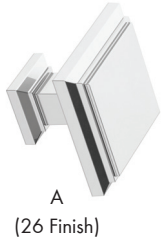

A AMEROCK®

Appoint Series

Material: Zinc | Finish Guide: See Pg. 132-133

	Item #	Size	Finish
A	AM36758-26	1-1/4" Dia.	Polished Chrome
	AM36758-CZ	1-1/4" Dia.	Champagne Bronze
	AM36758-FB	1-1/4" Dia.	Matte Black
	AM36758-G10	1-1/4" Dia.	Satin Nickel
	AM36758-ORB	1-1/4" Dia.	Oil Rubbed Bronze
B	AM36759-26	96mm c/c	Polished Chrome
	AM36759-CZ	96mm c/c	Champagne Bronze
	AM36759-FB	96mm c/c	Matte Black
	AM36759-G10	96mm c/c	Satin Nickel
	AM36759-ORB	96mm c/c	Oil Rubbed Bronze
C	AM36760-26	128mm c/c	Polished Chrome
	AM36760-CZ	128mm c/c	Champagne Bronze
	AM36760-FB	128mm c/c	Matte Black
	AM36760-G10	128mm c/c	Satin Nickel
	AM36760-ORB	128mm c/c	Oil Rubbed Bronze