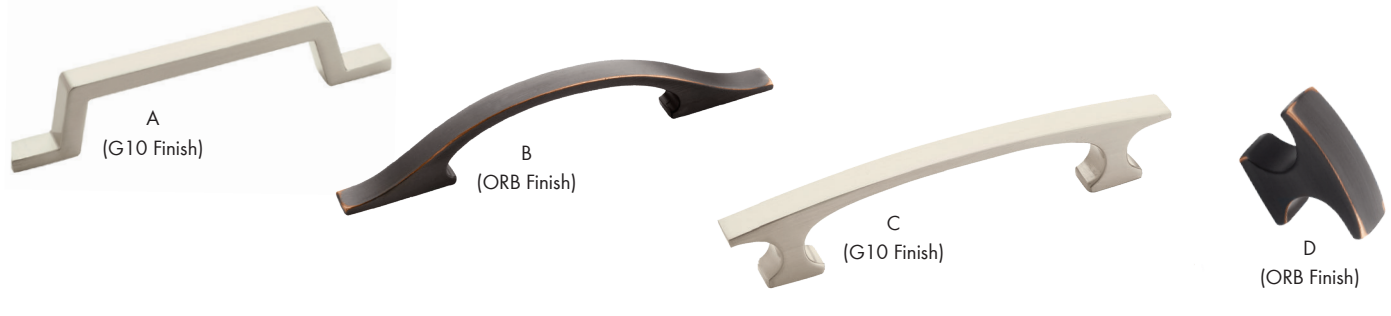

AMEROCK®

Conrad Series

Material: Zinc | Finish Guide: See Pg. 132-133

	Item #	Size	Finish
A	AM29200-G10	96mm c/c	Satin Nickel
	AM29200-ORB	96mm c/c	Oil Rubbed Bronze
B	AM29201-G10	96mm c/c	Satin Nickel
	AM29201-ORB	96mm c/c	Oil Rubbed Bronze

	Item #	Size	Finish
C	AM29202-G10	96mm c/c	Satin Nickel
	AM29202-ORB	96mm c/c	Oil Rubbed Bronze
D	AM29203-G10	1-1/2" Length	Satin Nickel
	AM29203-ORB	1-1/2" Length	Oil Rubbed Bronze