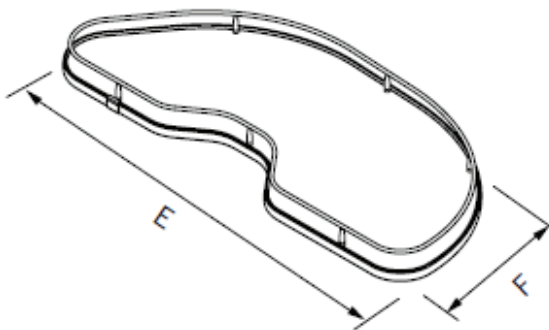

Left Tray Kit Item #	Right Tray Kit Item #	Designed for Cabinet Size	Min. Cabinet Opening Size	Tray Size	Tray Bottom Finish
WRCMAXXPL15LCSG	WRCMAXXPL15RCSG	36"W Blind	15"W	33"W (E) x 14.68"D (F) x 2.56"H	Carbon Steel Gray
WRCMAXXPL15LWNT	WRCMAXXPL15RWNT	36"W Blind	15"W	33"W (E) x 14.68"D (F) x 2.56"H	Walnut
WRCMAXXPL18LCSG	WRCMAXXPL18RCSG	39"W Blind	18"W	37"W (E) x 16.65"D (F) x 2.56"H	Carbon Steel Gray
WRCMAXXPL18LWNT	WRCMAXXPL18RWNT	39"W Blind	18"W	37"W (E) x 16.65"D (F) x 2.56"H	Walnut
WRCMAXXPL21LCSG	WRCMAXXPL21RCSG	39"W Blind	21"W	37"W (E) x 18.19"D (F) x 2.56"H	Carbon Steel Gray
WRCMAXXPL21LWNT	WRCMAXXPL21RWNT	39"W Blind	21"W	37"W (E) x 18.19"D (F) x 2.56"H	Walnut