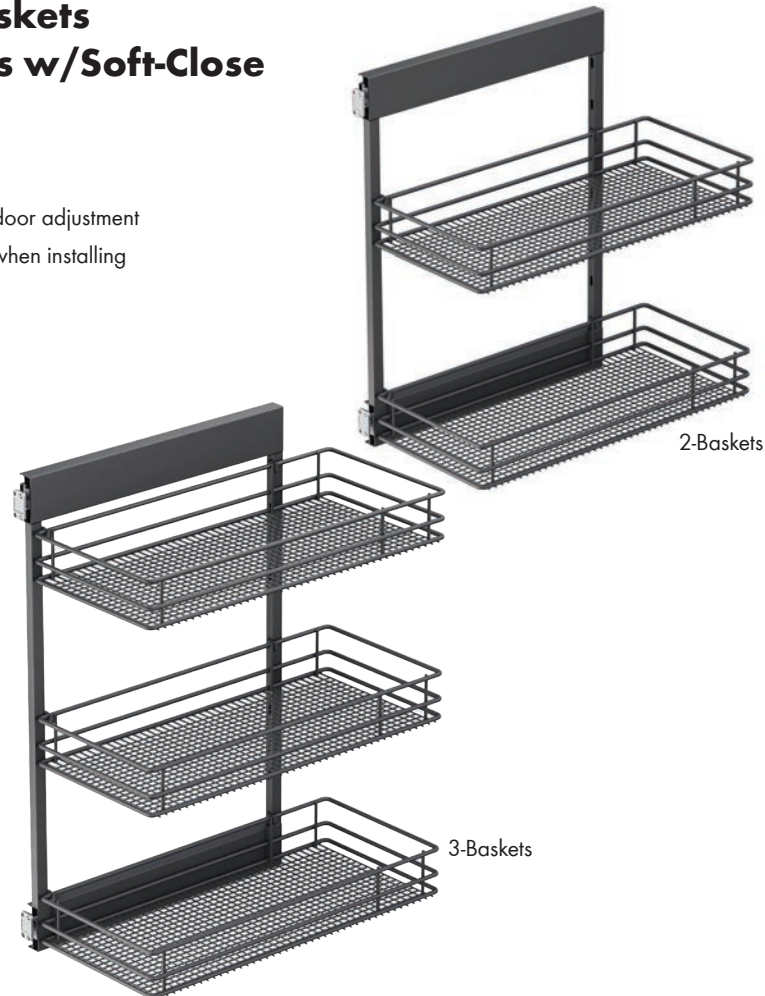

VS SUB® Side

Saphir 2-Baskets & 3-Baskets Base Cabinet Organizers w/Soft-Close

- Available in 2-Basket or 3-Basket Kits
- Unhanded installation
- EasyFit: tool-free connection to cabinet door
- 3D front adjustment allows simple, convenient door adjustment
- Installation template: no measuring necessary when installing in cabinet
- Individual height adjustment for baskets
- Integrated soft-closing and self-closing
- Load capacity: max. 44 lbs.
- Minimum installation depth: 23"
- Frame Finish: Carbon Steel Gray Finish
- Basket Bottom Finish: Carbon Steel Gray
- **2-Basket Kit Includes:**
  - (1) Frame/Slide Mechanism
  - (2) Baskets
- **3-Basket Kit Includes:**
  - (1) Frame/Slide Mechanism
  - (3) Baskets
- Sold in Kits

Item #	Number of Baskets	Designed for Cab Size	Minimum Cabinet Opening Sizes	Basket Size	Basket Bottom Finish
WRSUBSA2B620CSG	2	9" Base	6"W x 20.5"H	4.09"W x 22.05"D x 3.15"H	Carbon Steel Gray
WRSUBSA2B625CSG	2	9" Base	6"W x 25.5"H	4.09"W x 22.05"D x 3.15"H	Carbon Steel Gray
WRSUBSA2B630CSG	2	9" Base	6"W x 30.5"H	4.09"W x 22.05"D x 3.15"H	Carbon Steel Gray
WRSUBSA2B1220CSG	2	15" Base	12"W x 20.5"H	10.05"W x 22.05"D x 3.15"H	Carbon Steel Gray
WRSUBSA2B1225CSG	2	15" Base	12"W x 25.5"H	10.05"W x 22.05"D x 3.15"H	Carbon Steel Gray
WRSUBSA2B1230CSG	2	15" Base	12"W x 30.5"H	10.05"W x 22.05"D x 3.15"H	Carbon Steel Gray
WRSUBSA3B625CSG	3	9" Base	6"W x 25.5"H	4.09"W x 22.05"D x 3.15"H	Carbon Steel Gray
WRSUBSA3B630CSG	3	9" Base	6"W x 30.5"H	4.09"W x 22.05"D x 3.15"H	Carbon Steel Gray
WRSUBSA3B1225CSG	3	15" Base	12"W x 25.5"H	10.05"W x 22.05"D x 3.15"H	Carbon Steel Gray
WRSUBSA3B1230CSG	3	15" Base	12"W x 30.5"H	10.05"W x 22.05"D x 3.15"H	Carbon Steel Gray