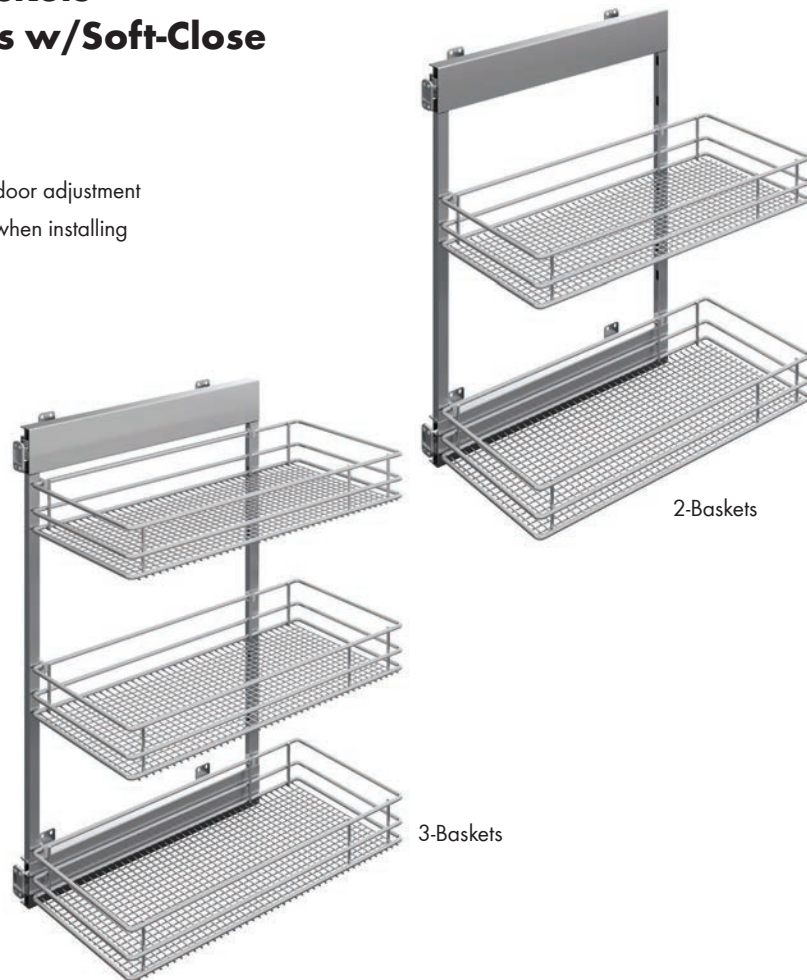

VS SUB® Side, Platinum Line

Saphir 2-Baskets & 3-Baskets Base Cabinet Organizers w/Soft-Close

- Available in 2-Basket or 3-Basket Kits
- Unhanded installation
- EasyFit: tool-free connection to cabinet door
- 3D front adjustment allows simple, convenient door adjustment
- Installation template: no measuring necessary when installing in cabinet
- Individual height adjustment for baskets
- Integrated soft-closing and self-closing
- Load capacity: max. 44 lbs.
- Minimum installation depth: 23"
- Frame Finish: Platinum Finish
- Basket Bottom Finish: Maple
- **2-Basket Kit Includes:**
  - (1) Frame/Slide Mechanism
  - (2) Baskets
- **3-Basket Kit Includes:**
  - (1) Frame/Slide Mechanism
  - (3) Baskets
- Sold in Kits

Item #	# of Baskets	For Cabinet Size	Minimum Cabinet Opening	Basket Size
WRSUBSA2B620PLT	2	9" Base	6"W x 20.5"H	4.09"W x 22.05"D x 3.15"H
WRSUBSA2B625PLT	2	9" Base	6"W x 25.5"H	4.09"W x 22.05"D x 3.15"H
WRSUBSA2B630PLT	2	9" Base	6"W x 30.5"H	4.09"W x 22.05"D x 3.15"H
WRSUBSA2B1220PLT	2	15" Base	12"W x 20.5"H	10.05"W x 22.05"D x 3.15"H
WRSUBSA2B1225PLT	2	15" Base	12"W x 25.5"H	10.05"W x 22.05"D x 3.15"H
WRSUBSA2B1230PLT	2	15" Base	12"W x 30.5"H	10.05"W x 22.05"D x 3.15"H
WRSUBSA3B625PLT	3	9" Base	6"W x 25.5"H	4.09"W x 22.05"D x 3.15"H
WRSUBSA3B630PLT	3	9" Base	6"W x 30.5"H	4.09"W x 22.05"D x 3.15"H
WRSUBSA3B1225PLT	3	15" Base	12"W x 25.5"H	10.05"W x 22.05"D x 3.15"H
WRSUBSA3B1230PLT	3	15" Base	12"W x 30.5"H	10.05"W x 22.05"D x 3.15"H