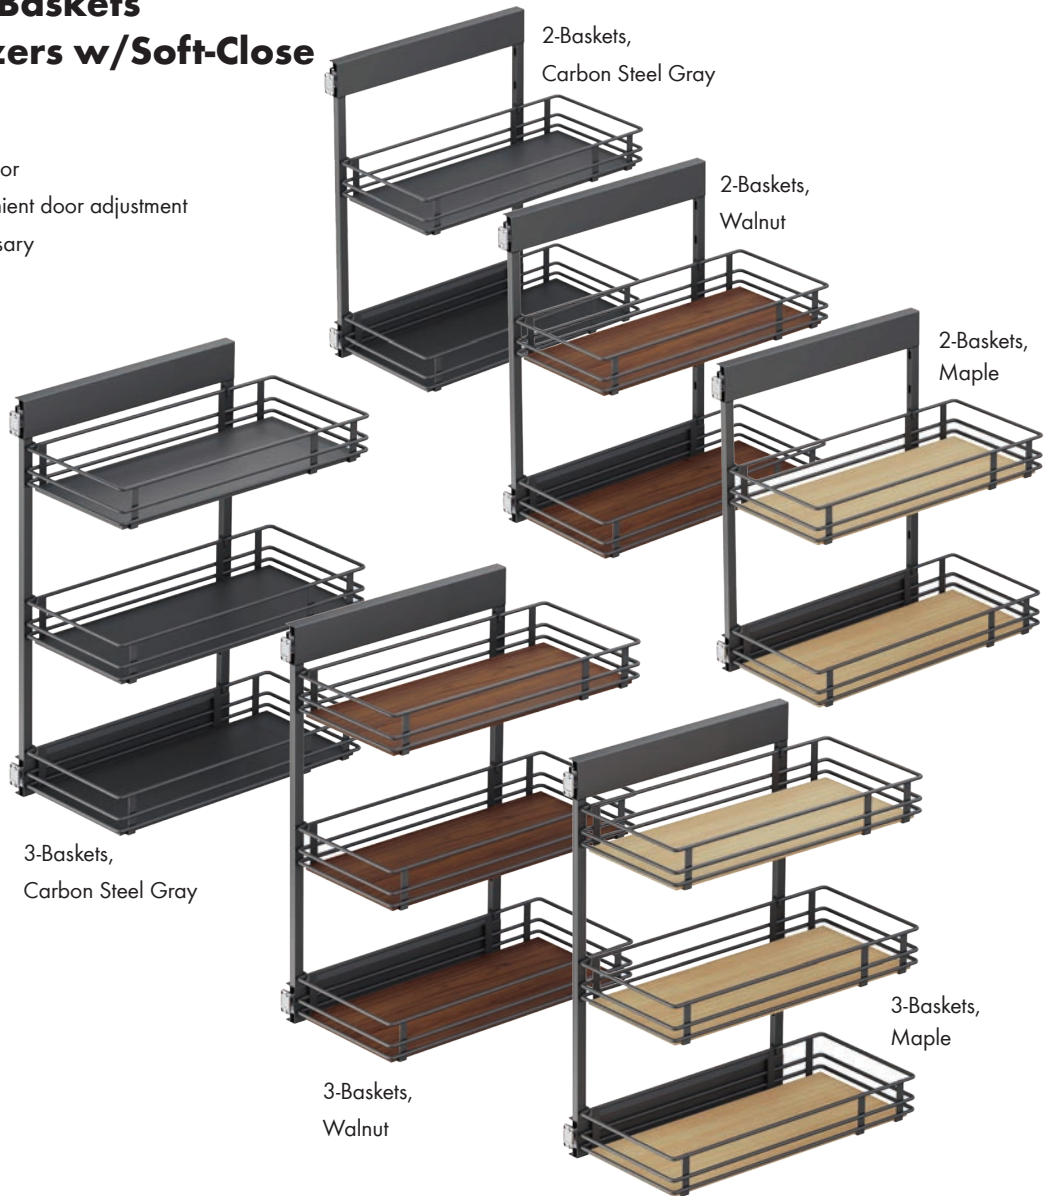

VS SUB® Side

Scalea 2-Baskets & 3-Baskets Base Cabinet Organizers w/Soft-Close

- Available in 2-Basket or 3-Basket Kits
- Unhanded installation
- EasyFit: tool-free connection to cabinet door
- 3D front adjustment allows simple, convenient door adjustment
- Installation template: no measuring necessary when installing in cabinet
- Individual height adjustment for baskets
- Integrated soft-closing and self-closing
- Load capacity: max. 44 lbs.
- Minimum installation depth: 23"
- Frame Finish: Carbon Steel Gray Finish
- Basket Bottom Finish: Available in Carbon Steel Gray, Walnut and Maple

• 2-Basket Kit Includes:

- (1) Frame/Slide Mechanism
- (2) Baskets

• 3-Basket Kit Includes:

- (1) Frame/Slide Mechanism
- (3) Baskets

- Sold in Kits

Carbon Steel Gray Baskets Item #	Walnut Baskets Item #	Maple Baskets Item #	# of Baskets	For Cabinet Size	Min. Cabinet Opening	Basket Size
WRSUBSC2B620CSG	WRSUBSC2B620WNT	WRSUBSC2B620MPL	2	9" Base	6"W x 20.5"H	4.09"W x 22.05"D x 3.15"H
WRSUBSC2B625CSG	WRSUBSC2B625WNT	WRSUBSC2B625MPL	2	9" Base	6"W x 25.5"H	4.09"W x 22.05"D x 3.15"H
WRSUBSC2B630CSG	WRSUBSC2B630WNT	WRSUBSC2B630MPL	2	9" Base	6"W x 30.5"H	4.09"W x 22.05"D x 3.15"H
WRSUBSC2B1220CSG	WRSUBSC2B1220WNT	WRSUBSC2B1220MPL	2	15" Base	12"W x 20.5"H	10.05"W x 22.05"D x 3.15"H
WRSUBSC2B1225CSG	WRSUBSC2B1225WNT	WRSUBSC2B1225MPL	2	15" Base	12"W x 25.5"H	10.05"W x 22.05"D x 3.15"H
WRSUBSC2B1230CSG	WRSUBSC2B1230WNT	WRSUBSC2B1230MPL	2	15" Base	12"W x 30.5"H	10.05"W x 22.05"D x 3.15"H
WRSUBSC3B625CSG	WRSUBSC3B625WNT	WRSUBSC3B625MPL	3	9" Base	6"W x 25.5"H	4.09"W x 22.05"D x 3.15"H
WRSUBSC3B630CSG	WRSUBSC3B630WNT	WRSUBSC3B630MPL	3	9" Base	6"W x 30.5"H	4.09"W x 22.05"D x 3.15"H
WRSUBSC3B1225CSG	WRSUBSC3B1225WNT	WRSUBSC3B1225MPL	3	15" Base	12"W x 25.5"H	10.05"W x 22.05"D x 3.15"H
WRSUBSC3B1230CSG	WRSUBSC3B1230WNT	WRSUBSC3B1230MPL	3	15" Base	12"W x 30.5"H	10.05"W x 22.05"D x 3.15"H