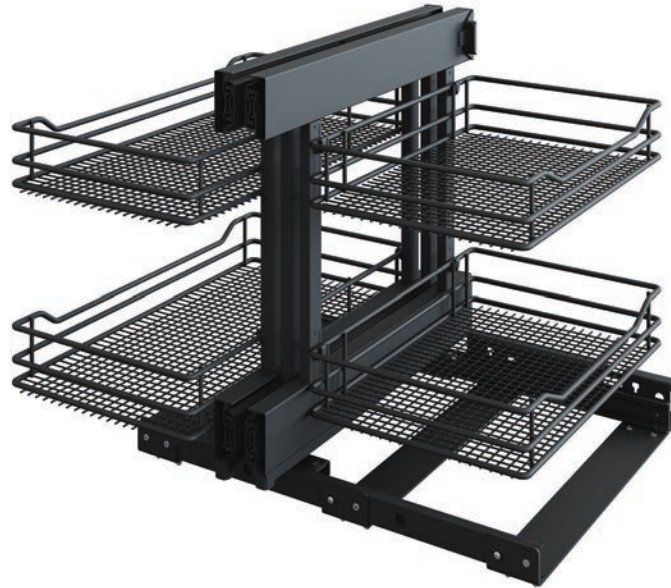

VS COR® Flex

Saphir Full Access Blind Corner Pull-Out w/Soft-Close

- Minimum installation depth: 21-5/8"
- Minimum installation height: 20-1/3"
- Unhanded installation
- Integrated soft-closing and self-closing on both pull-outs
- Installation template: no measuring necessary
- Maximum load: 17 lbs. per shelf
- Frame Finish: Carbon Steel Gray
- Tray Bottom Finish: Carbon Steel Gray Wire
- **4-Tray Kit Includes:**
  - (1) Frame/Slide Mechanism w/Soft-Close
  - (4) Trays
- Sold in Kits

Carbon Steel Gray Tray Item #	Designed for Cabinet Size	Min. Cabinet Opening Size	Front Tray Size	Back Tray Size
WRCORFLEXSA15CSG	36"W Blind	15"W	11.02"W x 16.34"D x 3.15"H	11.02"W x 19.69"D x 3.15"H
WRCORFLEXSA17CSG	39"W Blind	17.5"W	13.78"W x 16.34"D x 3.15"H	12.80"W x 19.69"D x 3.15"H

VS COR® Flex, Platinum Line

Saphir Full Access Blind Corner Pull-Out w/Soft-Close

- Minimum installation depth: 21-5/8"
- Minimum installation height: 20-1/3"
- Unhanded installation
- Integrated soft-closing and self-closing on both pull-outs
- Installation template: no measuring necessary
- Maximum load: 17 lbs. per shelf
- Frame Finish: Platinum
- Tray Bottom Finish: Platinum
- **4-Tray Kit Includes:**
  - (1) Frame/Slide Mechanism w/Soft-Close
  - (4) Trays
- Sold in Kits