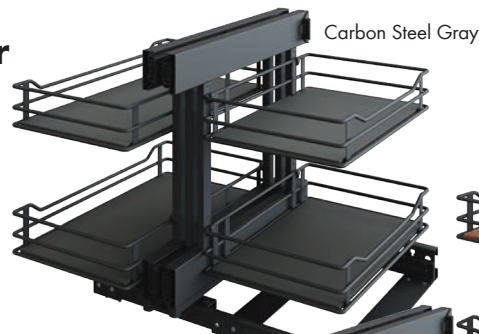

VS COR® Flex

Scalea Full Access Blind Corner Pull-Out w/Soft-Close

- Minimum installation depth: 21-5/8"
- Minimum installation height: 20-1/3"
- Unhanded installation
- Integrated soft-closing and self-closing on both pull-outs
- Installation template: no measuring necessary
- Maximum load: 17 lbs. per shelf
- Frame Finish: Carbon Steel Gray
- Tray Bottom Finish: Available in Carbon Steel Gray, Walnut & Maple
- **4-Tray Kit Includes:**
 - (1) Frame/Slide Mechanism w/Soft-Close
 - (4) Trays
- Sold in Kits