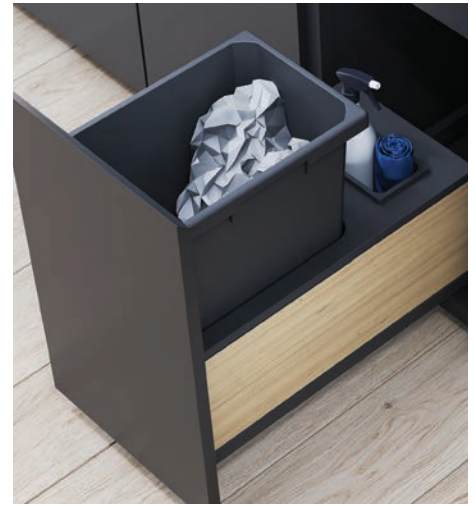

VS ENVI BMT Planero, Maple