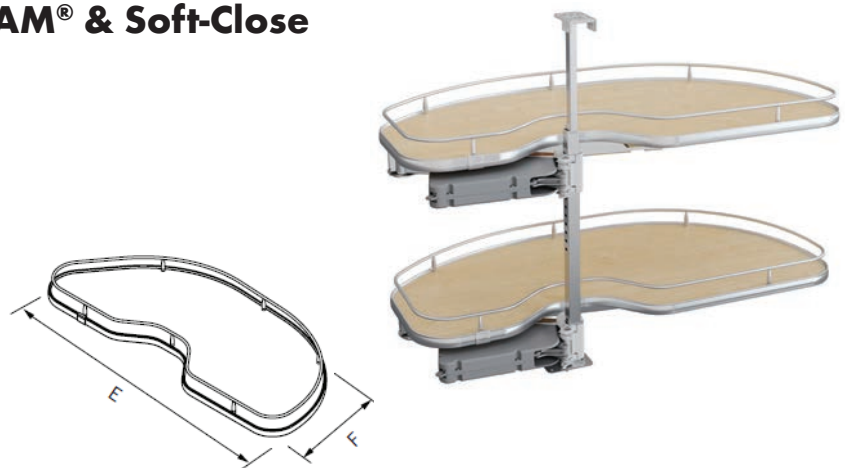

Left Tray Kit Item #	Right Tray Kit Item #	For Cabinet Size	Min. Cabinet Opening	Tray Size	Tray Bottom
WRCMAXXSC15LP-M	WRCMAXXSC15RP-M	36"W Blind	15"W	33"W (E) x 14.68"D (F) x 2.36"H	Maple
WRCMAXXSC18LP-M	WRCMAXXSC18RP-M	39"W Blind	18"W	37"W (E) x 16.65"D (F) x 2.36"H	Maple
WRCMAXXSC21LP-M	WRCMAXXSC21RP-M	39"W Blind	21"W	37"W (E) x 18.19"D (F) x 2.36"H	Maple