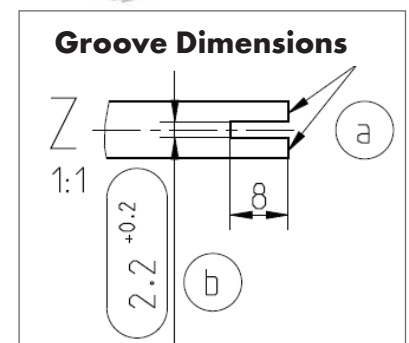

Definition of Terms

PAM Power Assisted Movement

- PAM is a mechanism that assists with the opening of an organizer in the pull-out direction

Unhanded Installation

- A product with Unhanded Installation can be installed on either the left or right side of the interior of a cabinet

3D Adjustment

- A product with 3D Adjustment can adjust a cabinet door up/down, left/right, and in/out

Installation Template

- All products include an installation template for quick and easy installation
- The templates eliminates the need for measuring

EasyFit

- The products with EasyFit allow you to attach the cabinet door without tools

CUSTOMIZABLE PANELS FOR VS ENVI® BMT PLANERO®

VS ENVI® BMT Planero® Waste Container Pull-Outs are designed with the option of customizing its side panels

Add your Custom Made Panels to the ENVI BMT Planero Waste Container Pull-Out and turn the Pull-Out into the signature piece of a kitchen.

3 Easy Steps to Customized Panels

1. Side panels can be made of solid wood, melamine, or laminate panels
2. Cut your side panel to the size:
  Panel Size: Inch (mm): 21.85"(555)W x 7.60"(193)D x 0.31"(8)Thick
  Dimension of Groove Deep = 0.31"(8)Deep x 0.09"(2.2)Groove Width
3. Slide the side panel into your unit for a customized look