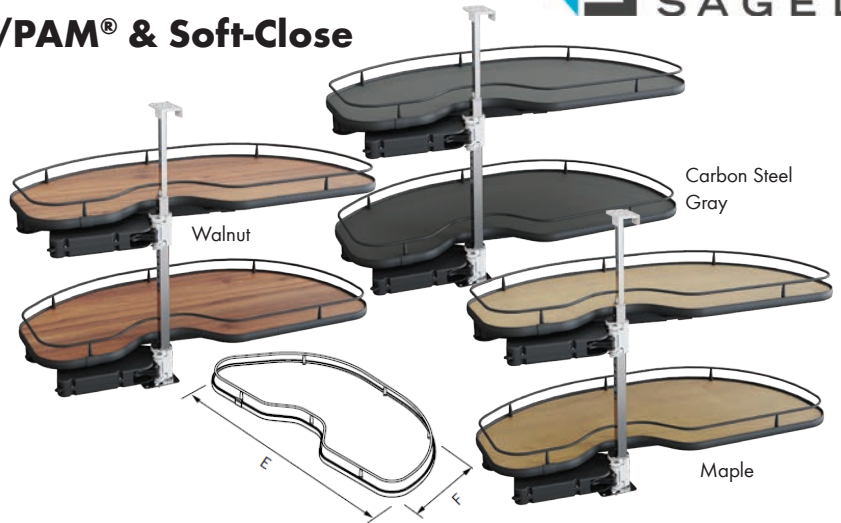

VS COR® Wheel Pro Kidney, Carbon Steel Gray

VS COR® Wheel Pro Round, Walnut

VS COR® Wheel Pro Kidney, Platinum

CORNERSTONE® MAXX

Planero® Blind Corner Pull-Out w/PAM® & Soft-Close

- Load capacity: max. 55 lbs. per shelf
- Installation height: 25-1/5" - 33-1/2"
- EasyFit: tool-free assembly of shelf elements on the support arms
- PAM®: power assisted movement for soft-open and soft-close
- Installation template: no measuring necessary when installing
- Simple height adjustment, even when installed
- Shelves can be moved in and out independently
- Floating design due to hidden fastening
- Frame Finish: Carbon Steel Gray Finish
- Tray Bottom Finish: Available in Carbon Steel Gray & Walnut
- If the blind space is to the right, then the correct trays are Cornerstone Maxx Left Trays
- If the blind space is to the left, then the correct trays are Cornerstone Maxx Right Trays
- **2-Tray Kit Includes:**
 - (1) Slide Mechanism w/PAM Movement
 - (2) Trays
- Sold in Kits

CORNERSTONE® MAXX

Scalea Blind Corner Pull-Out w/PAM® & Soft-Close

- Load capacity: max. 55 lbs. per shelf
- Installation height: 25-1/5" - 33-1/2"
- PAM®: power assisted movement for soft-open and soft-close
- Installation template: no measuring necessary when installing
- Shelves can be moved in and out independently
- Frame Finish: Carbon Steel Gray Finish
- If the blind space is to the right, then the correct trays are Cornerstone Maxx Left Trays
- If the blind space is to the left, then the correct trays are Cornerstone Maxx Right Trays
- **2-Tray Kit Includes:**
 - (1) Slide Mechanism w/PAM Movement
 - (2) Trays
- Sold in Kits