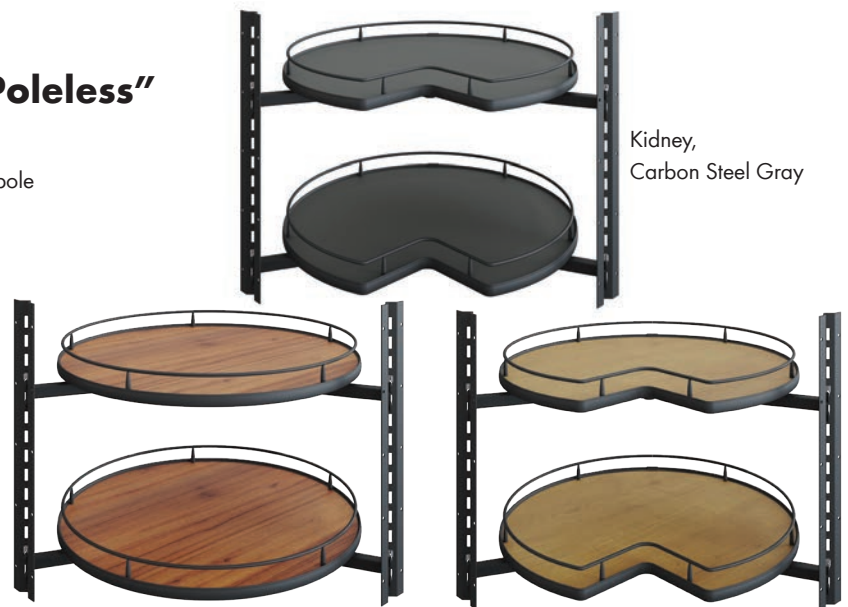

VS COR® Wheel Pro

Scalea 2-Tray Kidney & Round “Poleless” Lazy Susan Kits

- Poleless design has 20% more storage space vs a design with a pole
- Minimum height: 24.375”
- Minimum side installation depth: 19.29”
- EasyFit: tool-free installation of storage units onto the supporting arms
- Load capacity: max. 60 lbs. per shelf
- Can be installed into an existing kitchen
- Frame Finish: Carbon Steel Gray
- Tray Bottom Finish: Available in Carbon Steel Gray, Walnut & Maple
- **2-Tray Kit Includes:**
 - (1) Frame & (2) Trays
- Sold in Kits