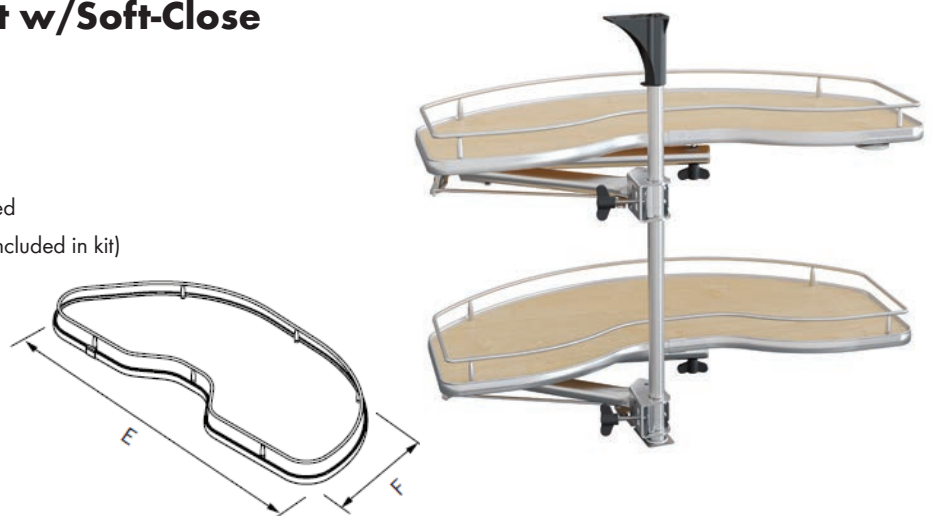

Maple Tray Item #	For Cabinet Size	Min Cabinet Opening	Tray Size	Tray Bottom
WRCSWINGSC18P-M	36"W Blind	18"W	30.55"W (E) x 14.80"D (F) x 2.36"H	Maple
WRCSWINGSC21P-M	39"W Blind	21"W	32.16"W (E) x 15.98"D (F) x 2.36"H	Maple
WRCSWINGSC24P-M	39"W Blind	24"W	36.18"W (E) x 15.90"D (F) x 2.36"H	Maple