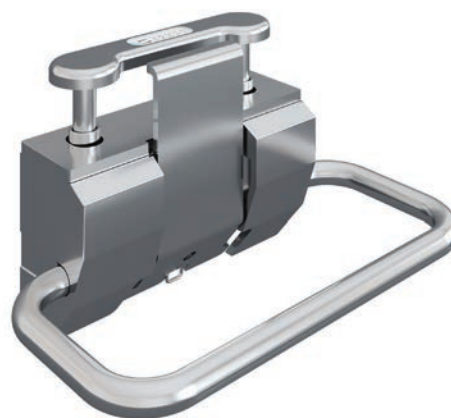

Item #	Description	Type of Cabinet
WRENVICKICKFLCHR	Hands-free door opening foot pedal	Frameless