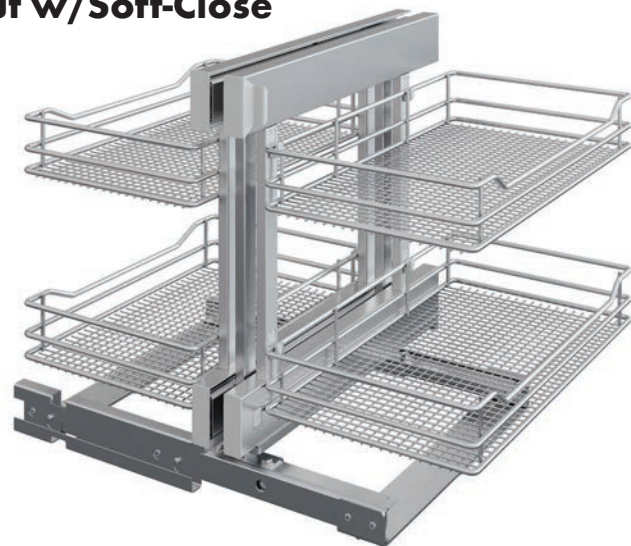

Platinum Item #	Designed For Cabinet Size	Min. Cabinet Opening Size	Front Tray Size	Back Tray Size
WRCORFLEXSA15PLT	36"W Blind	15"W	11.02"W x 16.34"D x 3.15"H	11.02"W x 19.69"D x 3.15"H
WRCORFLEXSA17PLT	39"W Blind	17.5"W	13.78"W x 16.34"D x 3.15"H	12.80"W x 19.69"D x 3.15"H