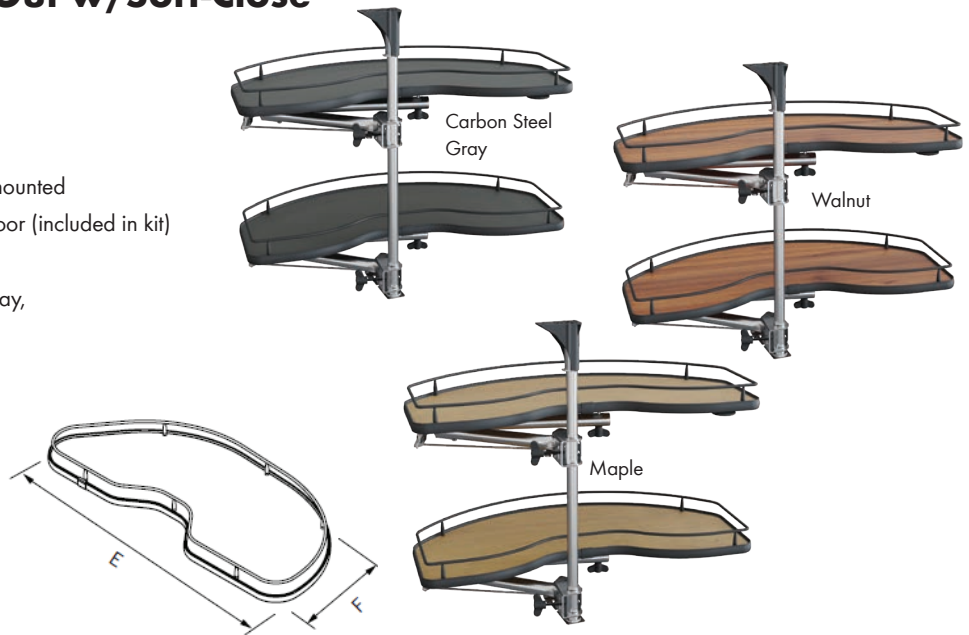

CORNERSTONE® Swing Scalea Blind Corner Pull-Out w/Soft-Close

- Load capacity: max. 40 lbs. per shelf
- Minimum installation depth: 19.3125"
- Unhanded installation
- Installation height: 25.6" - 27.2"
- Easy assembly - only support tube needs to be mounted
- Bottom shelf has the option of attaching to the door (included in kit)
- Post Hardware Finish: Silver
- Tray Bottom Finish: Available in Carbon Steel Gray, Walnut and Maple
- **2-Tray Kit Includes:**
  - (1) Slide Mechanism w/Soft-Close & (2) Trays and Door Mount hardware for bottom tray
- Sold in Kits

Carbon Steel Gray Tray Item #	Walnut Tray Item #	Maple Tray Item #	Designed for Cabinet Size	Min. Cabinet Opening	Tray Size
WRCSWINGSC18CSG	WRCSWINGSC18WNT	WRCSWINGSC18MPL	36"W Blind	18"W	30.55"W (E) x 14.80"D (F) x 2.36"H
WRCSWINGSC21CSG	WRCSWINGSC21WNT	WRCSWINGSC21MPL	39"W Blind	21"W	32.16"W (E) x 15.98"D (F) x 2.36"H
WRCSWINGSC24CSG	WRCSWINGSC24WNT	WRCSWINGSC24MPL	39"W Blind	24"W	36.18"W (E) x 15.90"D (F) x 2.36"H

CORNERSTONE® Swing, Platinum Line Scalea Blind Corner Pull-Out w/Soft-Close

- Load capacity: max. 40 lbs. per shelf
- Minimum installation depth: 19.3125"
- Unhanded installation
- Installation height: 25.6" - 27.2"
- Easy assembly - only support tube needs to be mounted
- Bottom shelf has the option of attaching to the door (included in kit)
- Post Hardware Finish: Platinum
- Tray Bottom Finish: Maple
- **2-Tray Kit Includes:**
  - (1) Slide Mechanism w/Soft-Close & (2) Trays and Door Mount hardware for bottom tray
- Sold in Kits