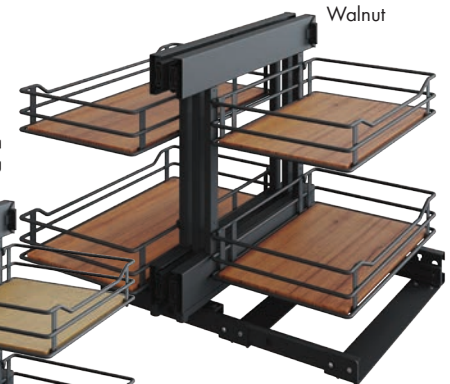

VS COR® Flex

Planero® Full Access Blind Corner Pull-Out w/Soft-Close

- Minimum installation depth: 21-5/8"
- Minimum installation height: 20-1/3"
- Unhanded installation
- Integrated soft-closing and self-closing on both pull-outs
- Installation template: no measuring necessary
- Maximum load: 17 lbs. per shelf
- Frame Finish: Carbon Steel Gray
- Tray Bottom Finish: Available in Carbon Steel Gray & Walnut
- **4-Tray Kit Includes:**
  - (1) Frame/Slide Mechanism w/Soft-Close
  - (4) Trays
- Sold in Kits

Carbon Steel Gray Tray Item #	Walnut Tray Item #	Designed for Cabinet Size	Min Cab Opening Size	Front Tray Size	Back Tray Size
WRCORFLEXPL15CSG	WRCORFLEXPL15WNT	36"W Blind	15"W	11.02"W x 16.34"D x 3.15"H	11.02"W x 19.69"D x 3.15"H
WRCORFLEXPL17CSG	WRCORFLEXPL17WNT	39"W Blind	17.5"W	13.78"W x 16.34"D x 3.15"H	12.80"W x 19.69"D x 3.15"H

VS COR® Flex

Scalea Full Access Blind Corner Pull-Out w/Soft-Close

- Minimum installation depth: 21-5/8"
- Minimum installation height: 20-1/3"
- Unhanded installation
- Integrated soft-closing and self-closing on both pull-outs
- Installation template: no measuring necessary
- Maximum load: 17 lbs. per shelf
- Frame Finish: Carbon Steel Gray
- Tray Bottom Finish: Available in Carbon Steel Gray, Walnut & Maple
- **4-Tray Kit Includes:**
  - (1) Frame/Slide Mechanism w/Soft-Close
  - (4) Trays
- Sold in Kits

Walnut

Carbon Steel Gray Tray Item #	Walnut Tray Item #	Maple Tray Item #	Designed for Cabinet Size	Min. Cabinet Opening Size	Front Tray Size	Back Tray Size
WRCORFLEXSC15CSG	WRCORFLEXSC15WNT	WRCORFLEXSC15MPL	36"W Blind	15"W	11.02"W x 16.34"D x 3.15"H	11.02"W x 19.69"D x 3.15"H
WRCORFLEXSC17CSG	WRCORFLEXSC17WNT	WRCORFLEXSC17MPL	39"W Blind	17.5"W	13.78"W x 16.34"D x 3.15"H	12.80"W x 19.69"D x 3.15"H