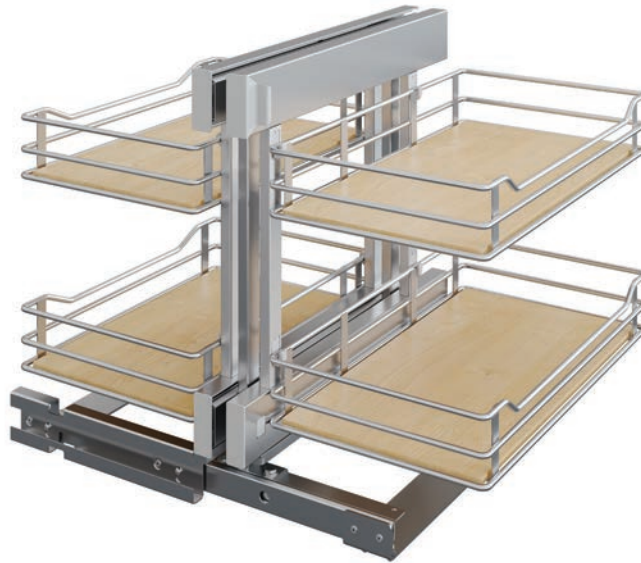

VS COR® Flex, Platinum Line

Scalea Full Access Blind Corner Pull-Out w/Soft-Close

- Minimum installation depth: 21-5/8"
- Minimum installation height: 20-1/3"
- Unhanded installation
- Integrated soft-closing and self-closing on both pull-outs
- Installation template: no measuring necessary
- Maximum load: 17 lbs. per shelf
- Frame Finish: Platinum
- Tray Bottom Finish: Maple
- **4-Tray Kit Includes:**
 - (1) Frame/Slide Mechanism w/Soft-Close
 - (4) Trays
- Sold in Kits