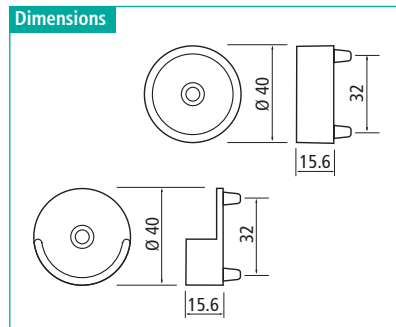

### Features

- ▶ Seamless
- ▶ Material thickness: 0.08" · 2 mm · 14-gauge
- ▶ Anodized finishes available: dull brass, dull chrome, dull nickel, matte black, & oil rubbed bronze

Item Number	Finish	Length		Ø Diameter	
		Feet	m	Inch	mm
53435 47 024	Dull Brass	8	2.44	1-5/16	34
53435 48 025	Dull Chrome	8	2.44	1-5/16	34
53435 49 026	Dull Nickel	8	2.44	1-5/16	34
53435 51 023	Matte Black	8	2.44	1-5/16	34
53435 53 027	Oil Rubbed Bronze	8	2.44	1-5/16	34

## Supports for Aluminum Round Closet Rods

1-5/16" · Screws are included

Item Number	Finish	for Rod Ø Inch	mm	Type	Mount
54131 47 047	Dull Brass	1-5/16	34	open	5 mm pin
54131 48 095	Dull Chrome	1-5/16	34	open	5 mm pin
54131 49 083	Dull Nickel	1-5/16	34	open	5 mm pin
54131 51 048	Matte Black	1-5/16	34	open	5 mm pin
54131 53 090	Oil Rubbed Bronze	1-5/16	34	open	5 mm pin
54231 47 039	Dull Brass	1-5/16	34	closed	5 mm pin
54231 48 093	Dull Chrome	1-5/16	34	closed	5 mm pin
54231 49 076	Dull Nickel	1-5/16	34	closed	5 mm pin
54231 51 040	Matte Black	1-5/16	34	closed	5 mm pin
54231 53 096	Oil Rubbed Bronze	1-5/16	34	closed	5 mm pin

1-5/16" · Screws are included

Item Number	Finish	for Rod Ø Inch	mm	Type	Mount
54133 47 043	Dull Brass	1-5/16	34	open	screw
54133 48 104	Dull Chrome	1-5/16	34	open	screw
54133 49 097	Dull Nickel	1-5/16	34	open	screw
54133 51 044	Matte Black	1-5/16	34	open	screw
54133 53 077	Oil Rubbed Bronze	1-5/16	34	open	screw
54233 47 035	Dull Brass	1-5/16	34	closed	screw
54233 48 101	Dull Chrome	1-5/16	34	closed	screw
54233 49 088	Dull Nickel	1-5/16	34	closed	screw
54233 51 036	Matte Black	1-5/16	34	closed	screw
54233 53 075	Oil Rubbed Bronze	1-5/16	34	closed	screw