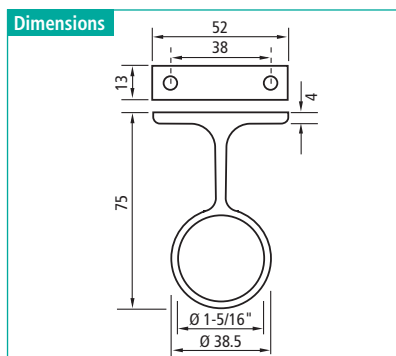

Center Supports for Aluminum Round Closet Rods

Screw Mount · Screws are included

Item Number	Finish	for Rod Ø Inch	mm	Type	Mount
54233 47 061	Dull Brass	1-5/16	34	closed	screw
54233 48 099	Dull Chrome	1-5/16	34	closed	screw
54233 49 103	Dull Nickel	1-5/16	34	closed	screw
54233 51 062	Matte Black	1-5/16	34	closed	screw
54233 53 082	Oil Rubbed Bronze	1-5/16	34	closed	screw