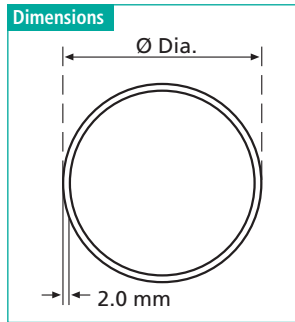

### Features

- ▶ Seamless
- ▶ Material thickness: 0.08" · 2 mm · 14-gauge
- ▶ Anodized finishes available: dull brass, dull chrome, dull nickel, matte black, & oil rubbed bronze

Item Number	Finish	Length		Ø Diameter	
		Feet	m	Inch	mm
53435 47 024	Dull Brass	8	2.44	1-5/16	34
53435 48 025	Dull Chrome	8	2.44	1-5/16	34
53435 49 026	Dull Nickel	8	2.44	1-5/16	34
53435 51 023	Matte Black	8	2.44	1-5/16	34
53435 53 027	Oil Rubbed Bronze	8	2.44	1-5/16	34

## Supports for Aluminum Round Closet Rods

1-5/16" · Screws are included

Item Number	Finish	for Rod Ø Inch	mm	Type	Mount
54131 47 047	Dull Brass	1-5/16	34	open	5 mm pin
54131 48 095	Dull Chrome	1-5/16	34	open	5 mm pin
54131 49 083	Dull Nickel	1-5/16	34	open	5 mm pin
54131 51 048	Matte Black	1-5/16	34	open	5 mm pin
54131 53 090	Oil Rubbed Bronze	1-5/16	34	open	5 mm pin
54231 47 039	Dull Brass	1-5/16	34	closed	5 mm pin
54231 48 093	Dull Chrome	1-5/16	34	closed	5 mm pin
54231 49 076	Dull Nickel	1-5/16	34	closed	5 mm pin
54231 51 040	Matte Black	1-5/16	34	closed	5 mm pin
54231 53 096	Oil Rubbed Bronze	1-5/16	34	closed	5 mm pin

1-5/16" · Screws are included

Item Number	Finish	for Rod Ø Inch	mm	Type	Mount
54133 47 043	Dull Brass	1-5/16	34	open	screw
54133 48 104	Dull Chrome	1-5/16	34	open	screw
54133 49 097	Dull Nickel	1-5/16	34	open	screw
54133 51 044	Matte Black	1-5/16	34	open	screw
54133 53 077	Oil Rubbed Bronze	1-5/16	34	open	screw
54233 47 035	Dull Brass	1-5/16	34	closed	screw
54233 48 101	Dull Chrome	1-5/16	34	closed	screw
54233 49 088	Dull Nickel	1-5/16	34	closed	screw
54233 51 036	Matte Black	1-5/16	34	closed	screw
54233 53 075	Oil Rubbed Bronze	1-5/16	34	closed	screw