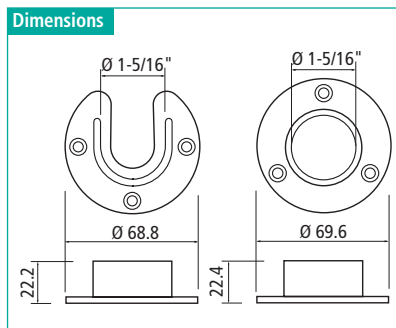

### Features

- ▶ Seamless
- ▶ Material thickness: 0.08" · 2 mm · 14-gauge
- ▶ Anodized finishes available: dull brass, dull chrome, dull nickel, matte black, & oil rubbed bronze

Item Number	Finish	Length		Ø Diameter	
		Feet	m	Inch	mm
53435 47 024	Dull Brass	8	2.44	1-5/16	34
53435 48 025	Dull Chrome	8	2.44	1-5/16	34
53435 49 026	Dull Nickel	8	2.44	1-5/16	34
53435 51 023	Matte Black	8	2.44	1-5/16	34
53435 53 027	Oil Rubbed Bronze	8	2.44	1-5/16	34

## Supports for Aluminum Round Closet Rods

1-5/16" · Screws are included

Item Number	Finish	for Rod Ø Inch	mm	Type	Mount
54131 47 047	Dull Brass	1-5/16	34	open	5 mm pin
54131 48 095	Dull Chrome	1-5/16	34	open	5 mm pin
54131 49 083	Dull Nickel	1-5/16	34	open	5 mm pin
54131 51 048	Matte Black	1-5/16	34	open	5 mm pin
54131 53 090	Oil Rubbed Bronze	1-5/16	34	open	5 mm pin
54231 47 039	Dull Brass	1-5/16	34	closed	5 mm pin
54231 48 093	Dull Chrome	1-5/16	34	closed	5 mm pin
54231 49 076	Dull Nickel	1-5/16	34	closed	5 mm pin
54231 51 040	Matte Black	1-5/16	34	closed	5 mm pin
54231 53 096	Oil Rubbed Bronze	1-5/16	34	closed	5 mm pin

1-5/16" · Screws are included

Item Number	Finish	for Rod Ø Inch	mm	Type	Mount
54133 47 043	Dull Brass	1-5/16	34	open	screw
54133 48 104	Dull Chrome	1-5/16	34	open	screw
54133 49 097	Dull Nickel	1-5/16	34	open	screw
54133 51 044	Matte Black	1-5/16	34	open	screw
54133 53 077	Oil Rubbed Bronze	1-5/16	34	open	screw
54233 47 035	Dull Brass	1-5/16	34	closed	screw
54233 48 101	Dull Chrome	1-5/16	34	closed	screw
54233 49 088	Dull Nickel	1-5/16	34	closed	screw
54233 51 036	Matte Black	1-5/16	34	closed	screw
54233 53 075	Oil Rubbed Bronze	1-5/16	34	closed	screw