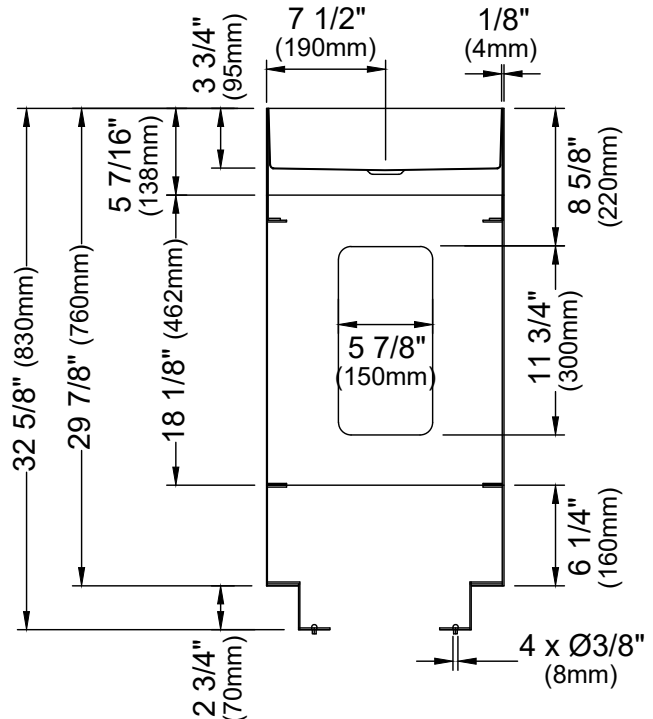

Shown in Stainless Steel/Gunmetal Grey

Series	Cinox
Material	T-304 Stainless Steel
Installation Type	Free-standing
Configuration/Style	Pedestal
Finish	Brushed, Dual-Tone
Overall Dimensions	Ø15" x 32 5/8"
Bowl Dimensions	Ø14 3/4" x 3 3/4"
Drain Size	1 3/4"
Template Included	No
Clips Included	No
Accessories Included	Pop-up drain - PU25
Resistant to	Stains, heat
Drain Location	Center

MODEL	FINISH
CCP300G	Gold/Gunmetal Grey
CCP300BC	Brushed Copper/Gunmetal Grey
CCP300SS	Stainless Steel/Gunmetal Grey

Listing and certifications:  
cUPC

Limited Lifetime Warranty

We reserve the right to update product specifications without notice. Please visit [karran.com](http://karran.com) for the most current specification sheets. All dimensions are accurate to 1/4". REV 11-2024