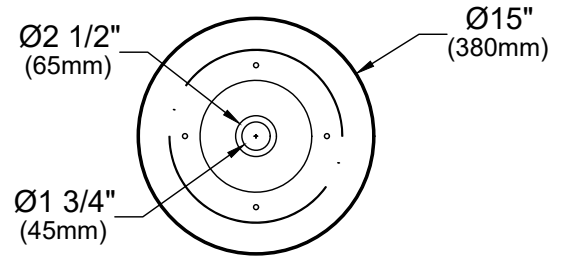

Shown in Stainless Steel/Gunmetal Grey

Series	Cinox
Material	T-304 Stainless Steel
Installation Type	Free-standing
Configuration/Style	Pedestal
Finish	Brushed, Dual-Tone
Overall Dimensions	Ø15" x 32 5/8"
Bowl Dimensions	Ø14 3/4" x 3 3/4"
Drain Size	1 3/4"
Template Included	No
Clips Included	No
Accessories Included	Pop-up drain - PU25
Resistant to	Stains, heat
Drain Location	Center

MODEL	FINISH
CCP300G	Gold/Gunmetal Grey
CCP300BC	Brushed Copper/Gunmetal Grey
CCP300SS	Stainless Steel/Gunmetal Grey

Listing and certifications:  
cUPC

Limited Lifetime Warranty

We reserve the right to update product specifications without notice. Please visit [karran.com](http://karran.com) for the most current specification sheets. All dimensions are accurate to 1/4". REV 11-2024