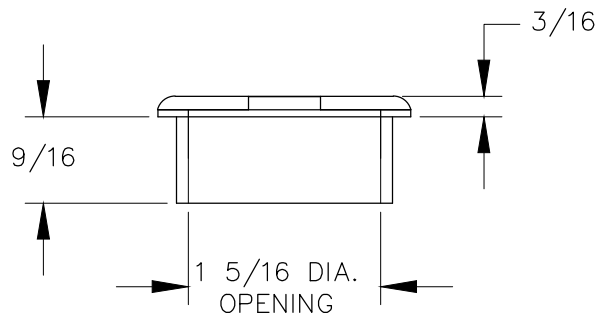

TOP VIEW

OPEN SLOT CAN FIT A
MAX 1/2 DIA CORD
WHEN INSTALLED

FRONT VIEW

DETAIL