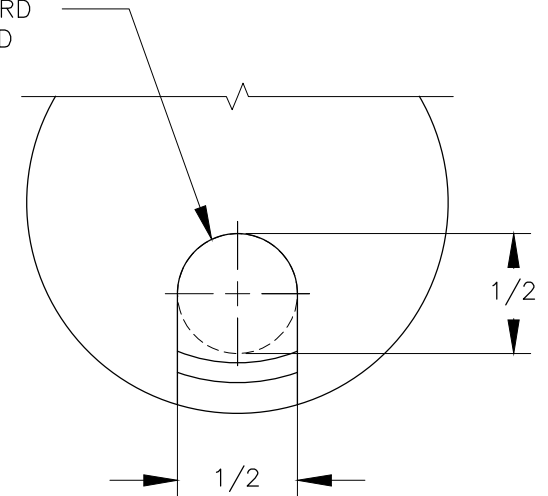

TOP VIEW

OPEN SLOT CAN FIT A
MAX 1/2 DIA CORD
WHEN INSTALLED

FRONT VIEW

DETAIL