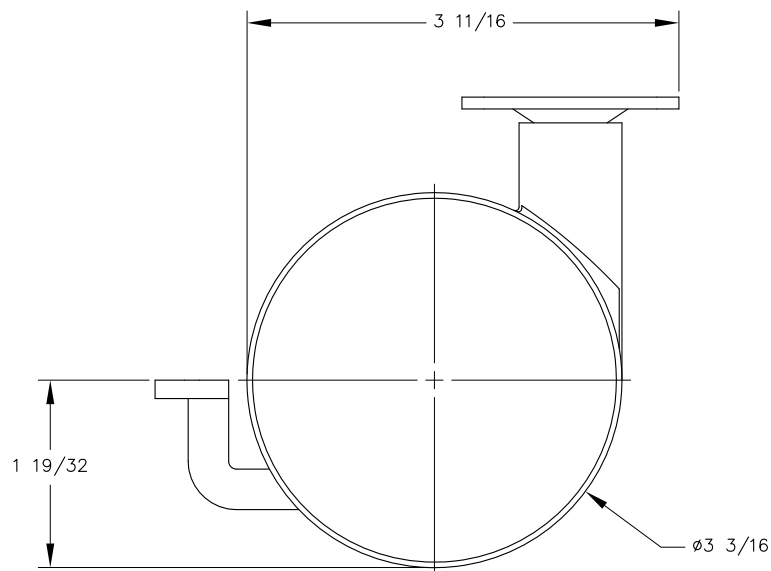

TOP VIEW

FRONT VIEW

FRONT VIEW

WEIGHT CAPACITY:  
100 LBS EACH