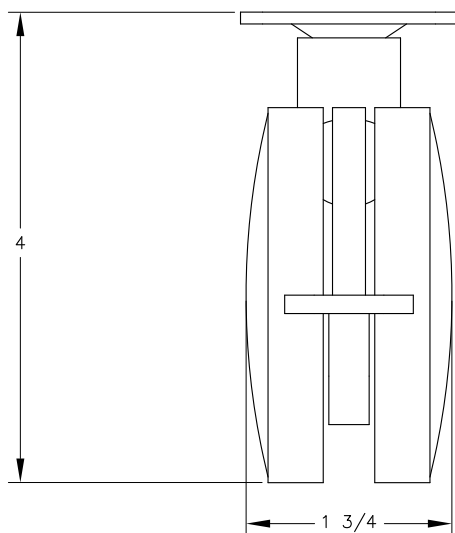

TOP VIEW

FRONT VIEW

FRONT VIEW

WEIGHT CAPACITY:  
100 LBS EACH