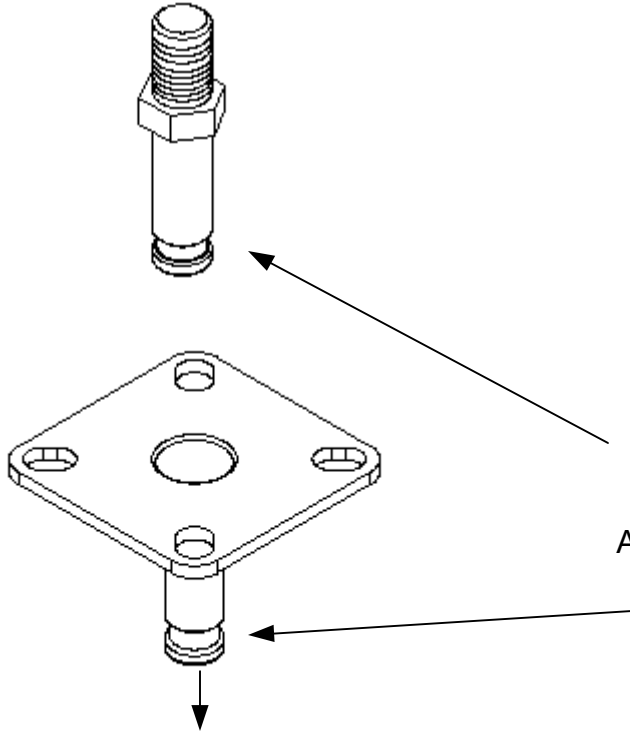

## INSTALLATION SHEET

	CA31	CA32
STEM	10MM	10MM
	1.5 THREAD	1.5 THREAD
HEIGHT	4"	4"
STEM	OVERALL HT.	OVERALL HT.
PLATE	4"	4"
HEIGHT	OVERALL HT.	OVERALL HT.
WEIGHT	PER CASTER	PER CASTER
CAPACITY	100	100