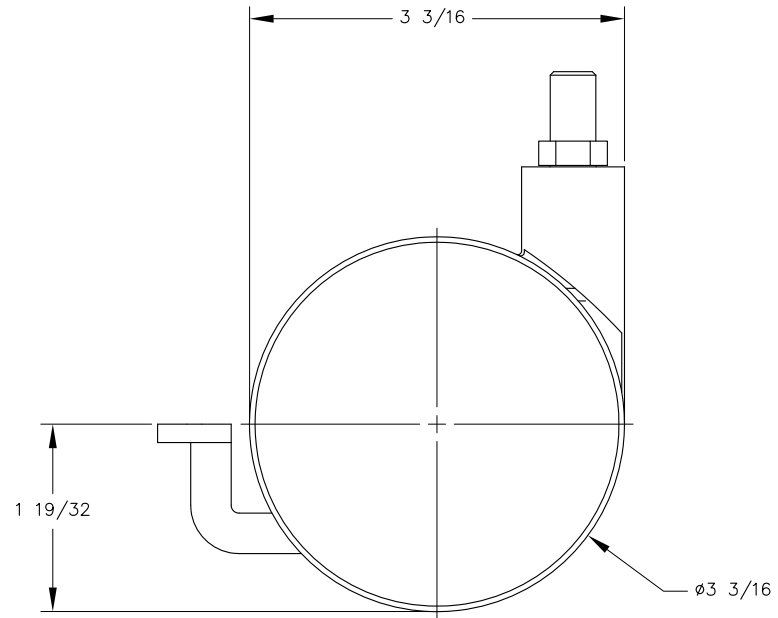

TOP VIEW

FRONT VIEW

FRONT VIEW

WEIGHT CAPACITY:
100 LBS EACH