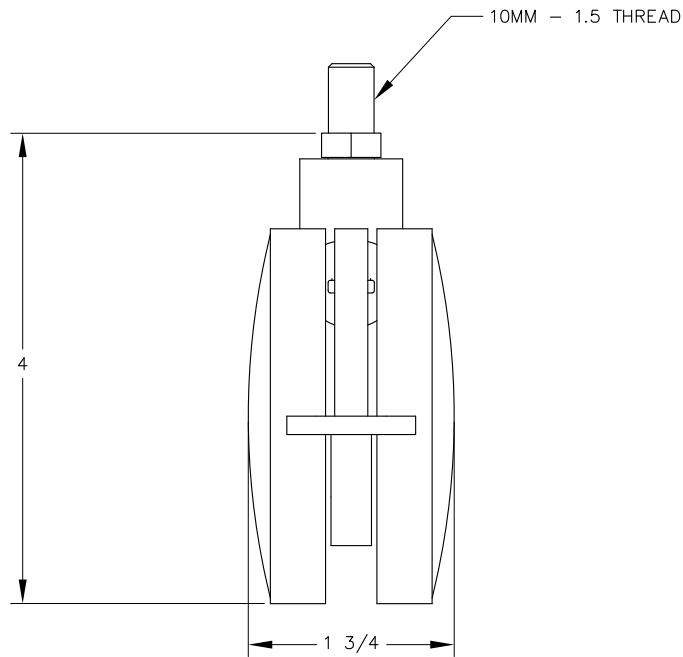

TOP VIEW

FRONT VIEW

FRONT VIEW

WEIGHT CAPACITY:
100 LBS EACH