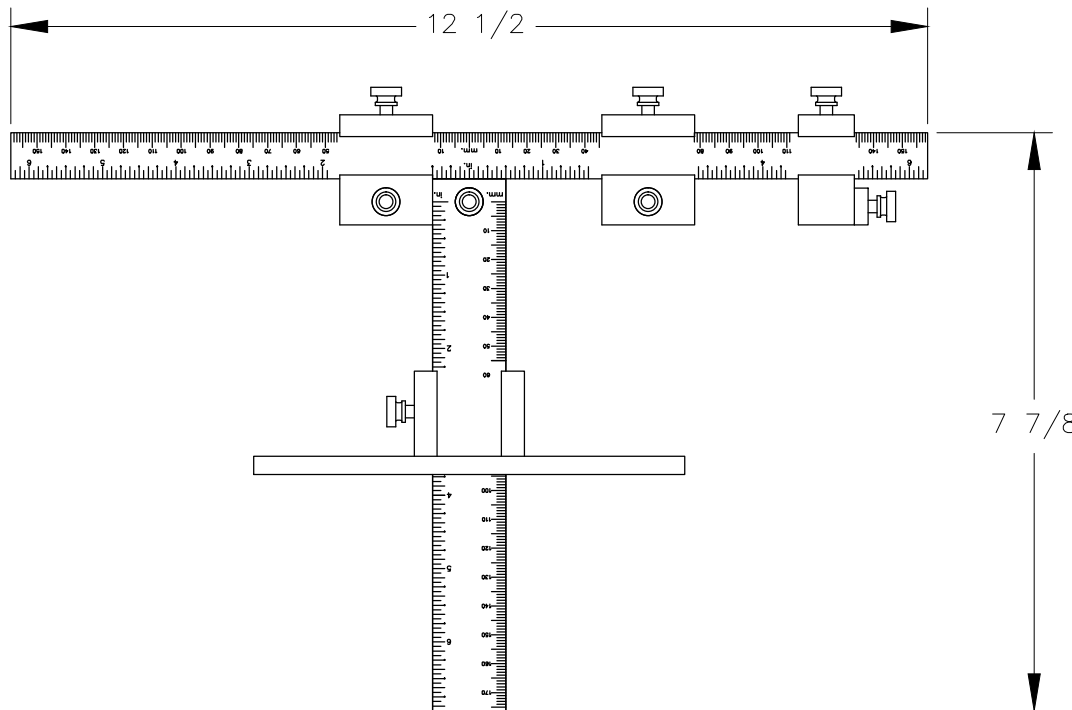

TOP VIEW

FRONT VIEW

RIGHT VIEW

P.O. BOX 3333
 MANHATTAN BEACH, CA 90266 USA
 PHONE: 310.318.2491 FAX: 310.376.7650
 email: info@mockett.com www.mockett.com

PROPRIETARY AND CONFIDENTIAL.
 ALL DIMENSIONS HAVE A +/- 1/32" TOLERANCE UNLESS OTHERWISE SPECIFIED. WE DO NOT RECOMMEND DRILLING OR CUTTING ANY HOLES BEFORE RECEIVING A PRODUCT OR A PRODUCT SAMPLE.
 ALL MEASUREMENTS ARE IN INCHES.

PART NAME: DG-1		DRAWN BY: -	LAST EDITED: ROD	REQUESTED BY: -	SHEET: 1 OF 1
SCALE: N.T.S.	TOLERANCE: ± 1 / 32 "	DATE: 0000.00.00	DATE: 2016.11.16 12:00am	APPROVED BY: -	