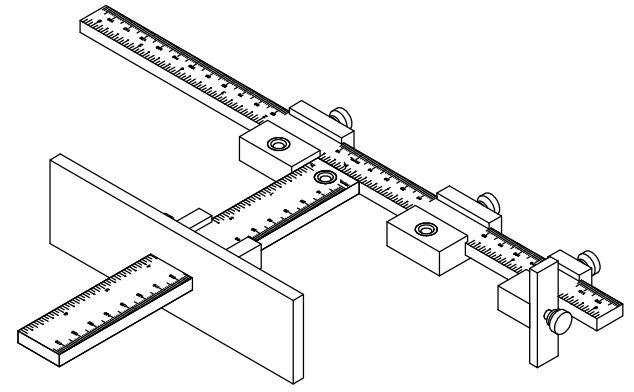

TOP VIEW

FRONT VIEW

RIGHT VIEW

P.O. BOX 3333
 MANHATTAN BEACH, CA 90266 USA
 PHONE: 310.318.2491 FAX: 310.376.7650
 email: info@mockett.com www.mockett.com

PROPRIETARY AND CONFIDENTIAL.
 ALL DIMENSIONS HAVE A +/- 1/32" TOLERANCE UNLESS OTHERWISE SPECIFIED. WE DO NOT RECOMMEND DRILLING OR CUTTING ANY HOLES BEFORE RECEIVING A PRODUCT OR A PRODUCT SAMPLE.
 ALL MEASUREMENTS ARE IN INCHES.

PART NAME: DG-1		DRAWN BY: -	LAST EDITED: ROD	REQUESTED BY: -	SHEET: 1 OF 1
SCALE: N.T.S.	TOLERANCE: ± 1 / 32 "	DATE: 0000.00.00	DATE: 2016.11.16 12:00am	APPROVED BY: -	