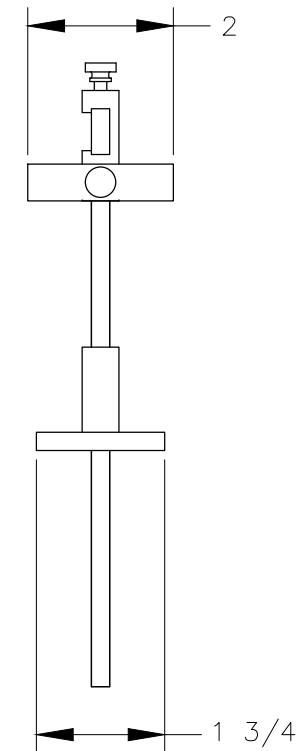

TOP VIEW

FRONT VIEW

RIGHT VIEW

P.O. BOX 3333
 MANHATTAN BEACH, CA 90266 USA
 PHONE: 310.318.2491 FAX: 310.376.7650
 email: info@mockett.com www.mockett.com

PROPRIETARY AND CONFIDENTIAL.
 ALL DIMENSIONS HAVE A +/- 1/32" TOLERANCE UNLESS OTHERWISE SPECIFIED. WE DO NOT RECOMMEND DRILLING OR CUTTING ANY HOLES BEFORE RECEIVING A PRODUCT OR A PRODUCT SAMPLE.
 ALL MEASUREMENTS ARE IN INCHES.

PART NAME: DG-1		DRAWN BY: -	LAST EDITED: ROD	REQUESTED BY: -	SHEET: 1 OF 1
SCALE: N.T.S.	TOLERANCE: ± 1 / 32 "	DATE: 0000.00.00	DATE: 2016.11.16 12:00am	APPROVED BY: -	