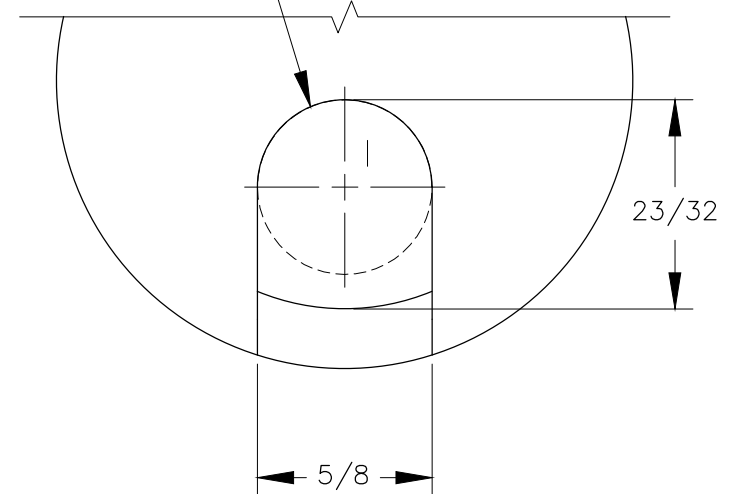

TOP VIEW

FRONT VIEW

OPEN SLOT CAN FIT
MAX 5/8 DIA CORD
WHEN INSTALLED.

DETAIL

TOP VIEW

TOP VIEW

OPEN SLOT CAN FIT
MAX 5/8 DIA CORD
WHEN INSTALLED.

DETAIL