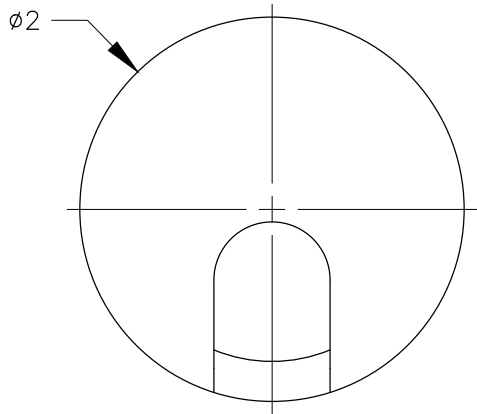

TOP VIEW

FRONT VIEW

OPEN SLOT CAN FIT
MAX 5/8 DIA CORD
WHEN INSTALLED.

DETAIL

TOP VIEW

TOP VIEW

OPEN SLOT CAN FIT
MAX 5/8 DIA CORD
WHEN INSTALLED.

DETAIL