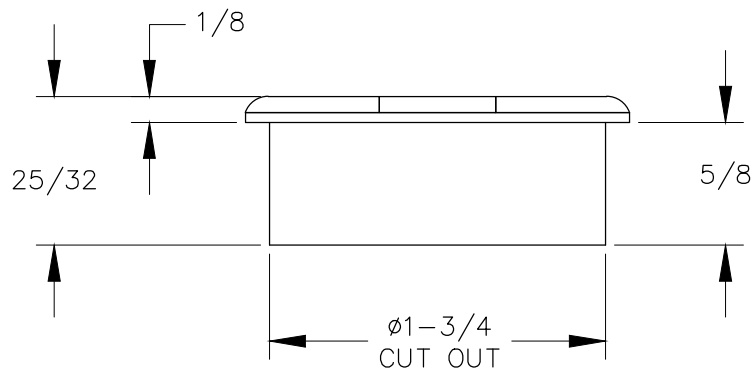

TOP VIEW

FRONT VIEW

OPEN SLOT CAN FIT
MAX 5/8 DIA CORD
WHEN INSTALLED.

DETAIL

TOP VIEW

TOP VIEW

OPEN SLOT CAN FIT
MAX 5/8 DIA CORD
WHEN INSTALLED.

DETAIL