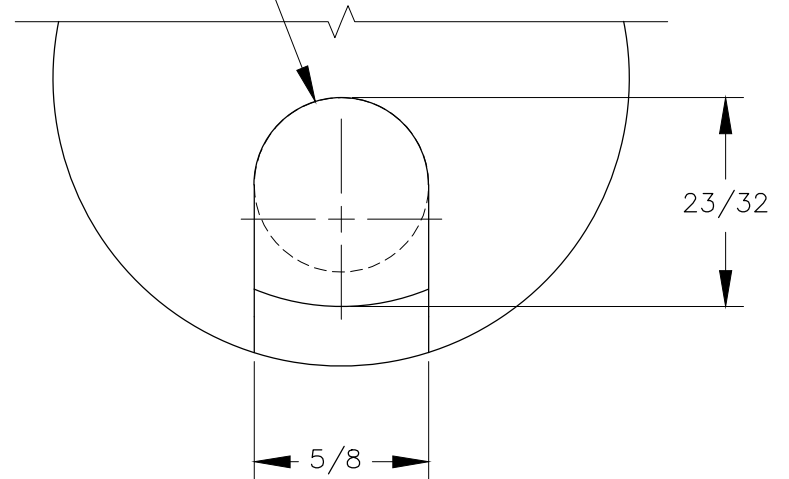

TOP VIEW

FRONT VIEW

OPEN SLOT CAN FIT
MAX 5/8 DIA CORD
WHEN INSTALLED.

DETAIL

TOP VIEW

TOP VIEW

OPEN SLOT CAN FIT
MAX 5/8 DIA CORD
WHEN INSTALLED.

DETAIL