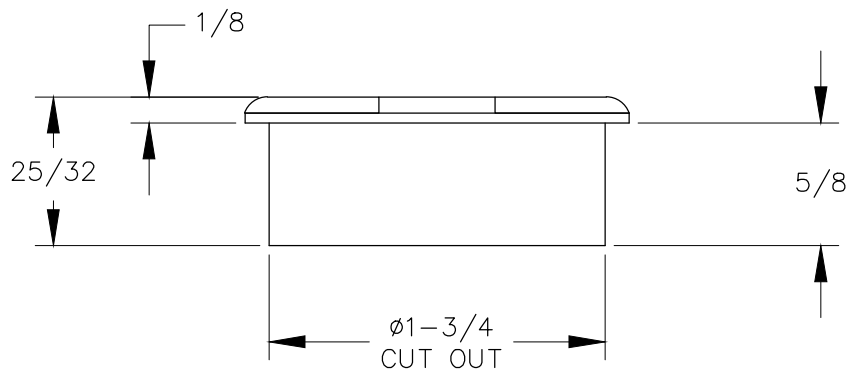

TOP VIEW

FRONT VIEW

OPEN SLOT CAN FIT
MAX 5/8 DIA CORD
WHEN INSTALLED.

DETAIL

TOP VIEW

TOP VIEW

OPEN SLOT CAN FIT
MAX 5/8 DIA CORD
WHEN INSTALLED.

DETAIL