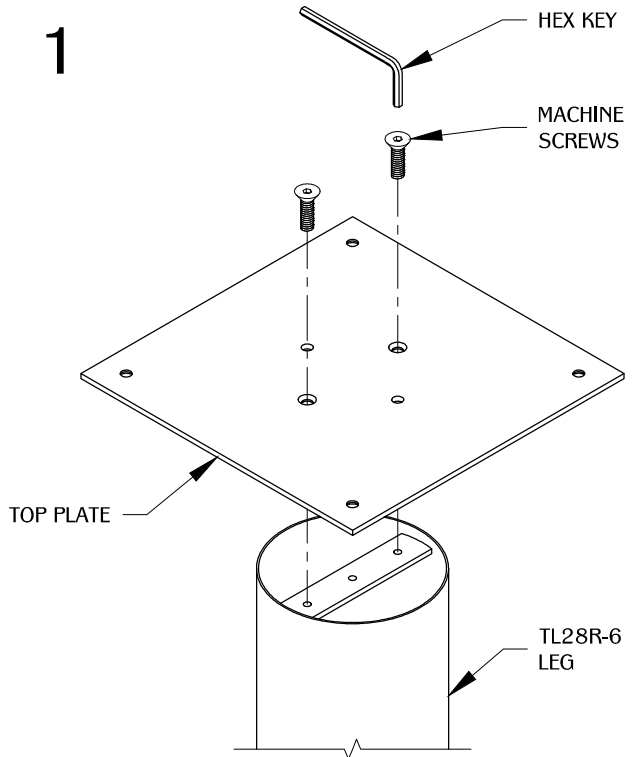

PART #

TL28R-6

310.318.2491 • 800.523.1269 • www.mockett.com

WEIGHT CAPACITY IS 300 LBS PER LEG.

NOTE: 1/2" OFFSET FROM CORNER RECOMMENDED.

TABLE OF CONTENTS:

	 1X HEX KEY
		... 2X 7/8" Ø1/4-20 THREAD COUNTERSUNK MACHINE SCREWS
..... 1X TL28R-6 LEG	 1X TL-TOP PLATE