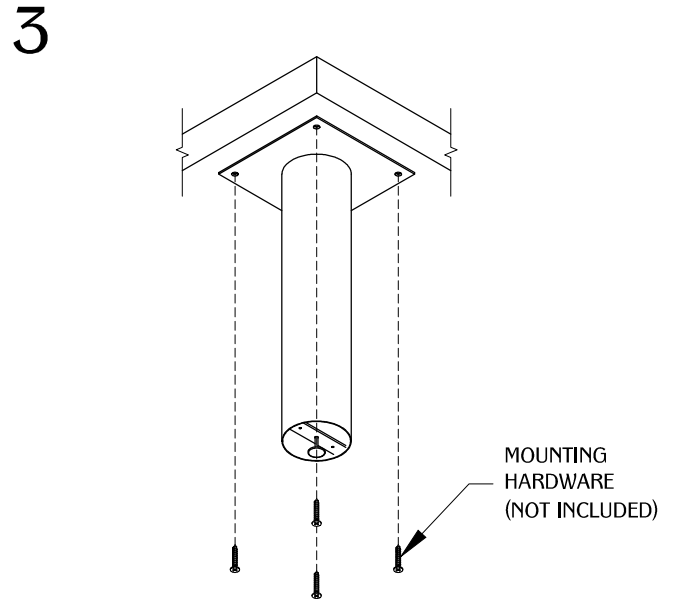

PART #

TL28R-6

310.318.2491 • 800.523.1269 • www.mockett.com

WEIGHT CAPACITY IS 300 LBS PER LEG.

NOTE: 1/2" OFFSET FROM CORNER RECOMMENDED.

TABLE OF CONTENTS:

	 1X HEX KEY
		... 2X 7/8" Ø1/4-20 THREAD COUNTERSUNK MACHINE SCREWS
..... 1X TL28R-6 LEG	 1X TL-TOP PLATE