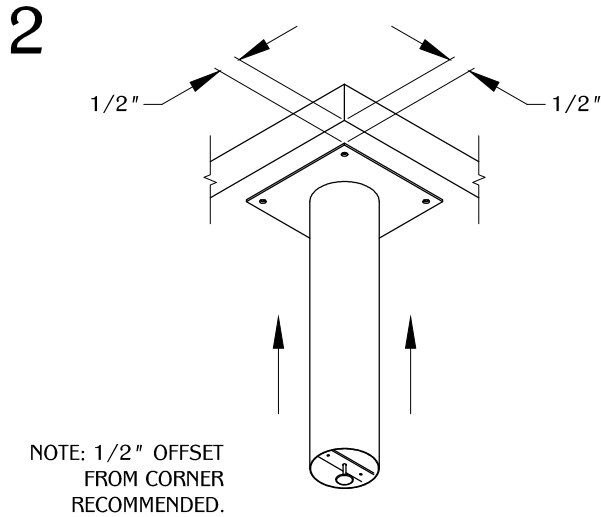

PART #

TL28R-6

310.318.2491 • 800.523.1269 • www.mockett.com

WEIGHT CAPACITY IS 300 LBS PER LEG.

NOTE: 1/2" OFFSET FROM CORNER RECOMMENDED.

TABLE OF CONTENTS:

	 1X HEX KEY
		... 2X 7/8" Ø1/4-20 THREAD COUNTERSUNK MACHINE SCREWS
..... 1X TL28R-6 LEG	 1X TL-TOP PLATE