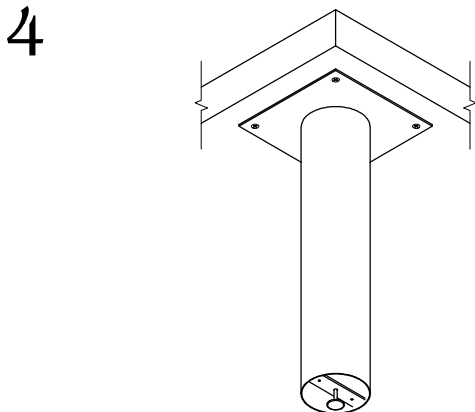

PART #

TL28R-6

310.318.2491 • 800.523.1269 • www.mockett.com

WEIGHT CAPACITY IS 300 LBS PER LEG.

NOTE: 1/2" OFFSET FROM CORNER RECOMMENDED.

TABLE OF CONTENTS:

	 1X HEX KEY
		... 2X 7/8" Ø1/4-20 THREAD COUNTERSUNK MACHINE SCREWS
..... 1X TL28R-6 LEG	 1X TL-TOP PLATE