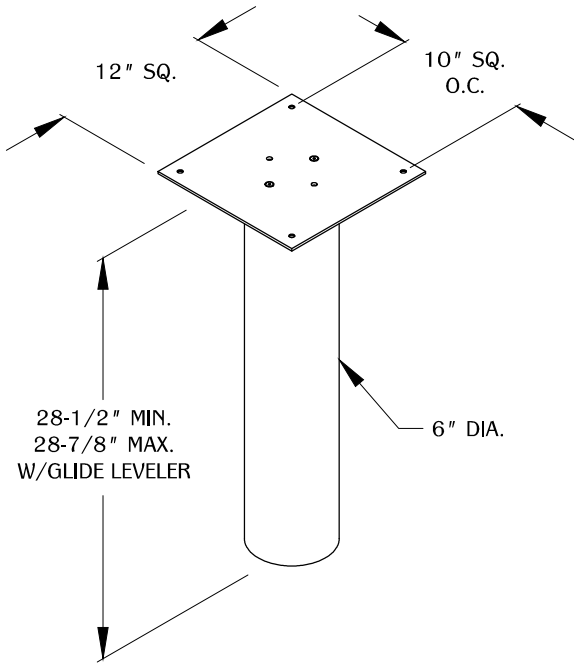

PART #

TL28R-6

310.318.2491 • 800.523.1269 • www.mockett.com

WEIGHT CAPACITY IS 300 LBS PER LEG.

NOTE: 1/2" OFFSET FROM CORNER RECOMMENDED.

TABLE OF CONTENTS:

	 1X HEX KEY
		... 2X 7/8" Ø1/4-20 THREAD COUNTERSUNK MACHINE SCREWS
..... 1X TL28R-6 LEG	 1X TL-TOP PLATE