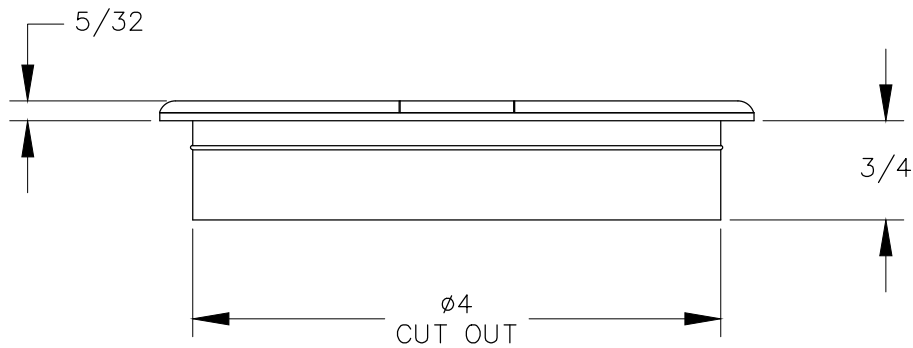

ø4 1/2

TOP VIEW

OPEN SLOT CAN FIT
MAX 7/8 DIA CORD
WHEN INSTALLED

DETAIL

FRONT VIEW