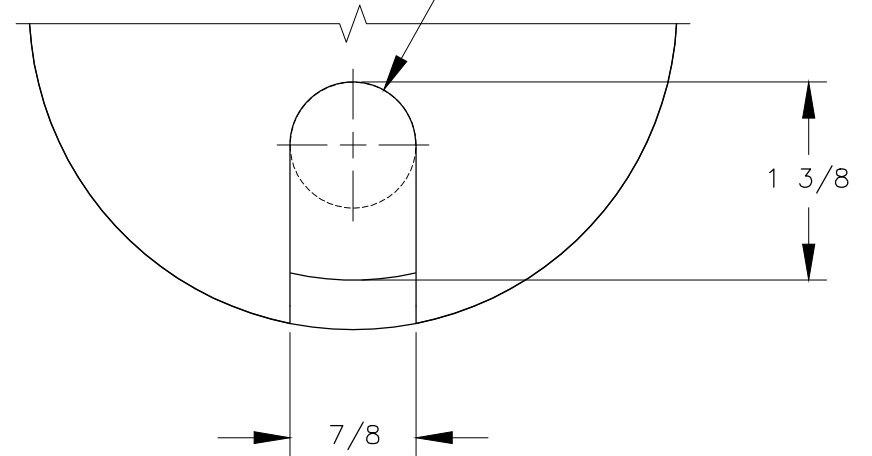

ø4 1/2

TOP VIEW

OPEN SLOT CAN FIT
MAX 7/8 DIA CORD
WHEN INSTALLED

DETAIL

FRONT VIEW