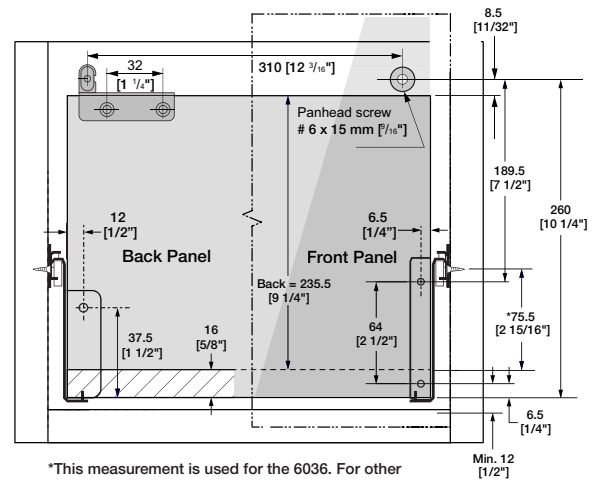

Pendaflex - File Railing System 2

- Keep hanging files organized
- Install file railing system independent from drawer system
- Front tilt adjustment
- Oval aluminum anodized
- Consists of:
  - 2 Side gallery rails
  - 2 Front fixing parts
  - 2 Back fixing parts
  - 2 Cover caps