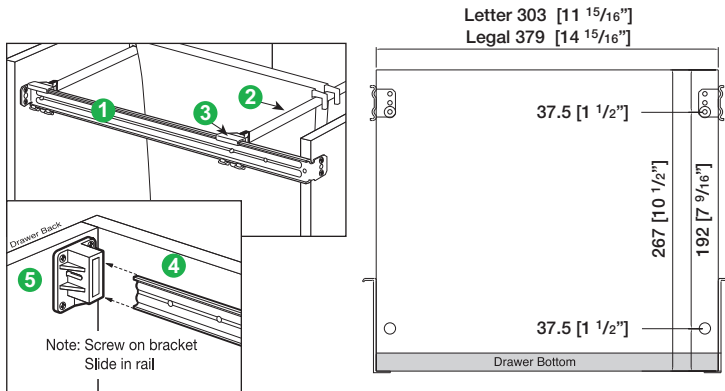

Pendaflex - File Railing System 1

- Designed for use with metal drawer system or wood drawer application
- File bar accommodates lateral file application
- Easy to construct
- Available in white finish