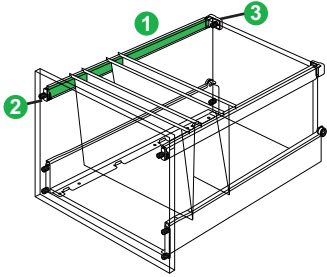

## Pendaflex System 6110

- The Pendaflex Rail 6110 provides a lip for drop in file folders. It is cut to a desired length and attached over the 6100 side railing.
- Use in conjunction with Zargen 6026, 6036, 6136, and 6236
- Easy to construct