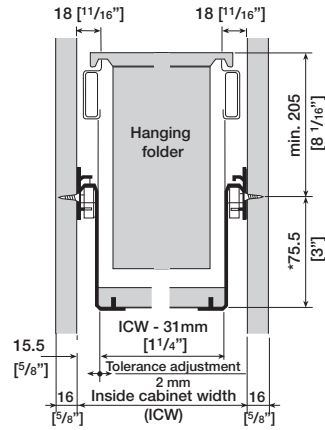

## Pendaflex System 6110

- The Pendaflex Rail 6110 provides a lip for drop in file folders. It is cut to a desired length and attached over the 6100 side railing.
- Use in conjunction with Zargen 6026, 6036, 6136, and 6236
- Easy to construct

### \*Inside Cabinet Width (ICW)

Legal size paper:  
ICW = 418mm [16 5/16"]  
Letter size paper:  
ICW = 342mm [13 7/16"]

\*This measurement is used for the 6036. For other sides, refer to the appropriate page.

ID	Description	Length	Slide Length	Color	Item #	Pkg.
1	Side Rails	US/468.5 File rail	470 [18 1/2"]	White	01692-05	20
		US/508.5 File rail	510 [20 1/16"]		01690-05	
		US/548.5 File rail	550 [21 5/8"]		01686-05	
2	File Bar	711 [28"]	30890-05			
3	Lateral File Clip				30954-39	
4	Partition Rails	US/442.5 File rail	470 [18 1/2"]	01693-05		
		US 482.5 File rail	510 [20 1/16"]	01691-05		
		US 522.5 File rail	550 [21 5/8"]	01687-05		
5	Partition Bracket			30956-39		