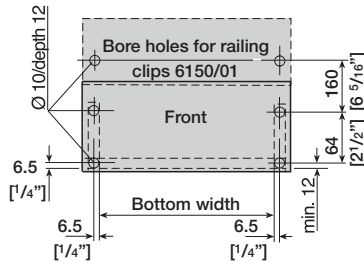

Grass Zargen

Pendaflex System 6110

- The Pendaflex Rail 6110 provides a lip for drop in file folders. It is cut to a desired length and attached over the 6100 side railing.
- Use in conjunction with Zargen 6026, 6036, 6136, and 6236
- Easy to construct

ID	Description	Length	Color	Item #	Pkg.
1	Pendaflex Rail 6110	1100 [43 5/16"]	White	99062-05	20
2	Front railing clip, doweled		White	96360-39	20
3	Back railing clip, doweled		White	96719-42	100

*Inside Cabinet Width (ICW)

Legal size paper:
ICW = 418mm [16 5/16"]
Letter size paper:
ICW = 342mm [13 7/16"]

Front panel (manual and automatic assembly)

Back panel (automatic assembly)

Back panel (manual assembly)

*This measurement is used for the 6036. For other sides, refer to the appropriate page.

Pendaflex - File Railing System 1

- Designed for use with metal drawer system or wood drawer application
- File bar accommodates lateral file application
- Easy to construct
- Available in white finish

Pendaflex - File Railing System 2

- Keep hanging files organized
- Install file railing system independent from drawer system
- Front tilt adjustment
- Oval aluminum anodized
- Consists of:
  - 2 Side gallery rails
  - 2 Front fixing parts
  - 2 Back fixing parts
  - 2 Cover caps

*This measurement is used for the 6036. For other sides, refer to the appropriate page.

ID	Description	Length	Slide Length	Color	Item #	Pkg.
1	Side Rails	US/468.5 File rail	470 [18 1/2"]	White	01692-05	20
		US/508.5 File rail	510 [20 1/16"]		01690-05	
		US/548.5 File rail	550 [21 5/8"]		01686-05	
2	File Bar	711 [28"]	30890-05			
3	Lateral File Clip				30954-39	
4	Partition Rails	US/442.5 File rail	470 [18 1/2"]	01693-05		
		US 482.5 File rail	510 [20 1/16"]	01691-05		
		US 522.5 File rail	550 [21 5/8"]	01687-05		
5	Partition Bracket			30956-39