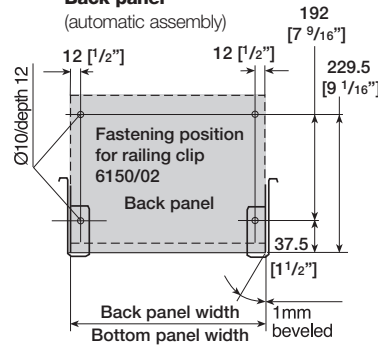

Back panel (automatic assembly)