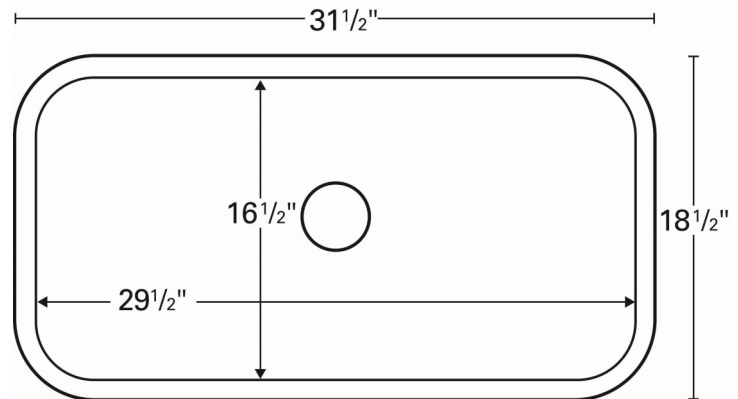

Series:	Builder's Choice Series
Material:	18 Gauge, Type 304 stainless steel
Installation Type:	Undermount
Configuration / Style:	Large single bowl
Finish:	Brushed finish
Overall dimensions:	31-1/2" x 18-1/2"
Bowl dimensions:	29-1/2" x 16-1/2" x 9-1/2"
Drain size:	3-1/2"
Min. cabinet size:	33"
Template included:	Yes
Clips included:	Yes
Accessories included:	Basket strainer

We reserve the right to update product specifications without notice. Please visit karran.com for the most current specification sheets. All dimensions are accurate to 1/4". REV 05-2020