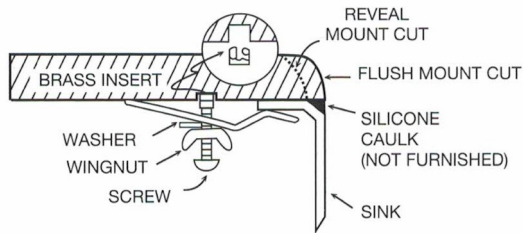

INSTALLATION PROFILE

PROJECT INFORMATION

PROJECT: _____

CONTACT: _____

DATE: _____

NOTES: _____

_____

_____

APPROVAL:

DXF File	Care Guide	Warranty

We reserve the right to update product specifications without notice. Please visit karran.com for the most current specification sheets. All dimensions are accurate to 1/4". REV 05-2020