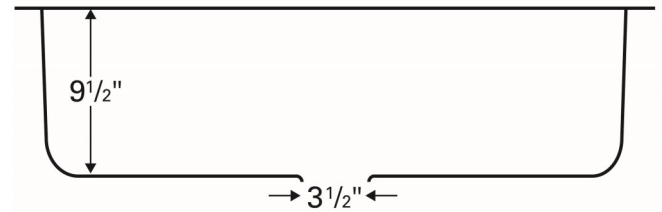

Series:	Builder's Choice Series
Material:	18 Gauge, Type 304 stainless steel
Installation Type:	Undermount
Configuration / Style:	Large single bowl
Finish:	Brushed finish
Overall dimensions:	31-1/2" x 18-1/2"
Bowl dimensions:	29-1/2" x 16-1/2" x 9-1/2"
Drain size:	3-1/2"
Min. cabinet size:	33"
Template included:	Yes
Clips included:	Yes
Accessories included:	Basket strainer