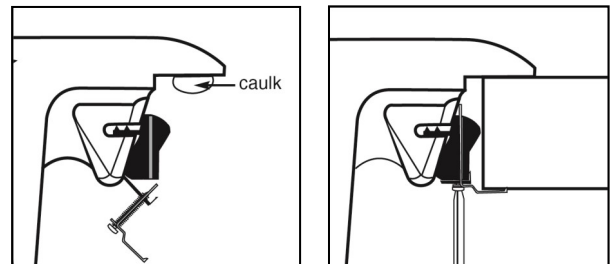

Series:	Elite Series
Material:	16 Gauge, Type 304 stainless steel
Installation Type:	Top mount
Configuration / Style:	Large single bowl
Finish:	Soft satin brushed finish
Overall dimensions:	33" x 22"
Bowl dimensions:	31" x 16-3/4" x 10"
Drain size:	3-1/2"
Min. cabinet size:	33"
Template included:	Yes
Clips included:	Yes
Accessories included:	Basket strainer and bottom grid

ACCESSORIES INCLUDED

DXF File	Care Guide	Warranty
----------	------------	----------

PROJECT INFORMATION

PROJECT: _____
 CONTACT: _____
 DATE: _____
 NOTES: _____

APPROVAL:

INSTALLATION PROFILE

We reserve the right to update product specifications without notice. Please visit karran.com for the most current specification sheets. All dimensions are accurate to 1/4". REV 05-2020