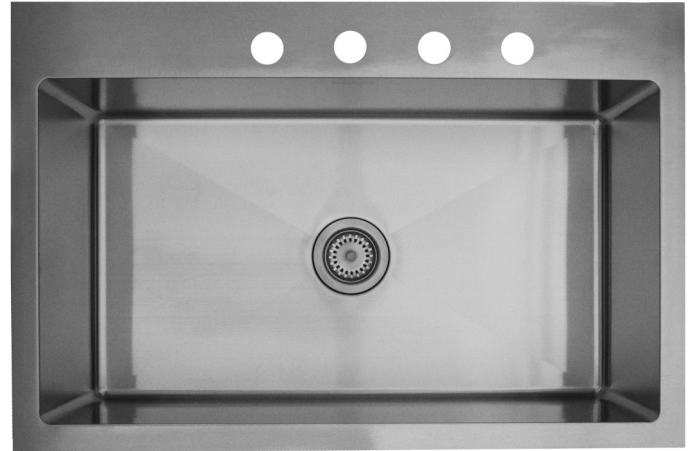

Karran Elite Series stainless steel kitchen sinks are manufactured from durable 16 gauge stainless steel that makes them tough and resilient to even the toughest daily tasks. Each sink is finished with an elegant, durable soft satin brushed finish that resists and disguises surface scratches. Designed to be top mounted in all types of countertop materials.

Series:	Elite Series
Material:	16 Gauge, Type 304 stainless steel
Installation Type:	Top mount
Configuration / Style:	Large single bowl
Finish:	Soft satin brushed finish
Overall dimensions:	33" x 22"
Bowl dimensions:	31" x 16-3/4" x 10"
Drain size:	3-1/2"
Min. cabinet size:	33"
Template included:	Yes
Clips included:	Yes
Accessories included:	Basket strainer and bottom grid