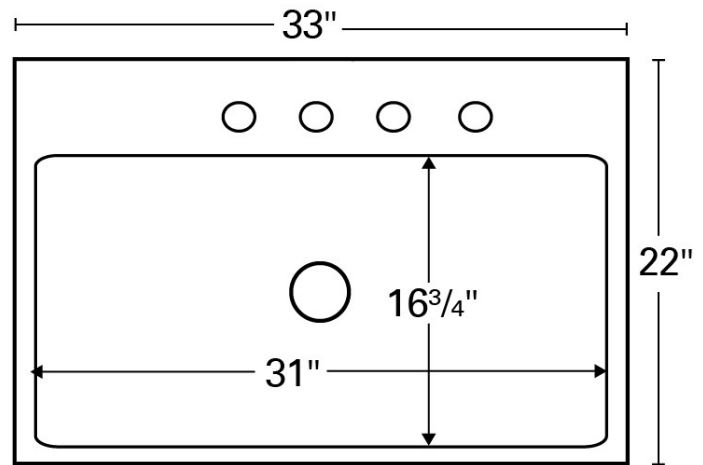

Series:	Elite Series
Material:	16 Gauge, Type 304 stainless steel
Installation Type:	Top mount
Configuration / Style:	Large single bowl
Finish:	Soft satin brushed finish
Overall dimensions:	33" x 22"
Bowl dimensions:	31" x 16-3/4" x 10"
Drain size:	3-1/2"
Min. cabinet size:	33"
Template included:	Yes
Clips included:	Yes
Accessories included:	Basket strainer and bottom grid