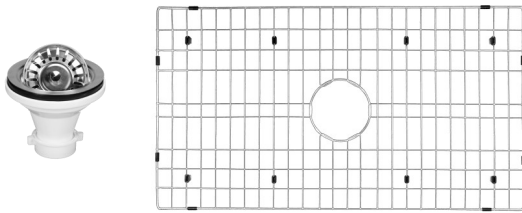

ACCESSORIES INCLUDED

DXF File	Care Guide	Warranty

PROJECT INFORMATION

PROJECT: _____
CONTACT: _____
DATE: _____
NOTES: _____
_____
_____

APPROVAL: