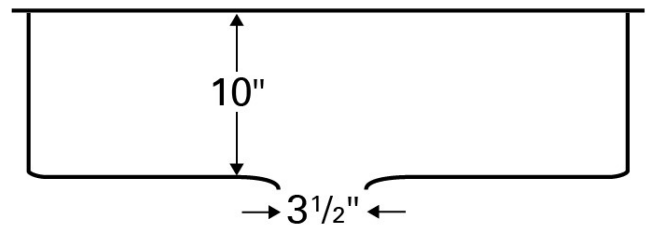

Karran Elite Series stainless steel kitchen sinks are manufactured from durable 16 gauge stainless steel that makes them tough and resilient to even the toughest daily tasks. Each sink is finished with an elegant, durable soft satin brushed finish that resists and disguises surface scratches. Designed to be top mounted in all types of countertop materials.

Series:	Elite Series
Material:	16 Gauge, Type 304 stainless steel
Installation Type:	Top mount
Configuration / Style:	Large single bowl
Finish:	Soft satin brushed finish
Overall dimensions:	33" x 22"
Bowl dimensions:	31" x 16-3/4" x 10"
Drain size:	3-1/2"
Min. cabinet size:	33"
Template included:	Yes
Clips included:	Yes
Accessories included:	Basket strainer and bottom grid