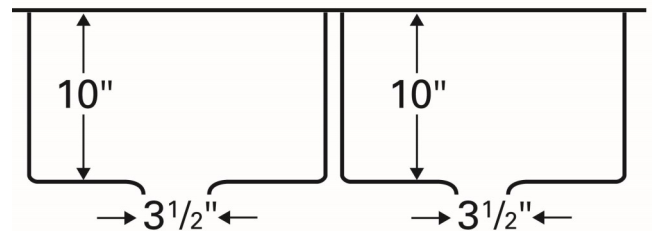

Series:	Elite Series
Material:	16 Gauge, Type 304 stainless steel
Installation Type:	Top mount
Configuration / Style:	Double equal bowl
Finish:	Soft satin brushed finish
Overall dimensions:	33" x 22"
Left Bowl dimensions:	15-1/2" x 16-3/4" x 10"
Right Bowl dimensions:	15-1/2" x 16-3/4" x 10"
Drain size:	3-1/2"
Min. cabinet size:	33"
Template included:	Yes
Clips included:	Yes
Accessories included:	None

We reserve the right to update product specifications without notice. Please visit karran.com for the most current specification sheets. All dimensions are accurate to 1/4". REV 05-2020