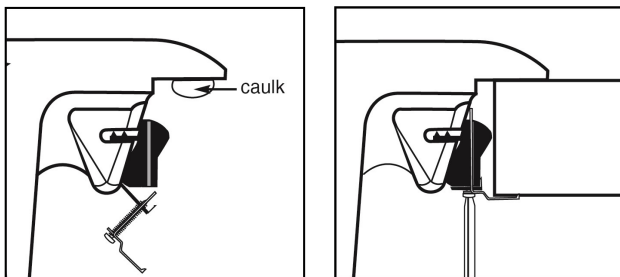

INSTALLATION PROFILE

PROJECT INFORMATION

PROJECT: _____

CONTACT: _____

DATE: _____

NOTES: _____

_____

_____

APPROVAL:

DXF File	Care Guide	Warranty

We reserve the right to update product specifications without notice. Please visit karran.com for the most current specification sheets. All dimensions are accurate to 1/4". REV 05-2020