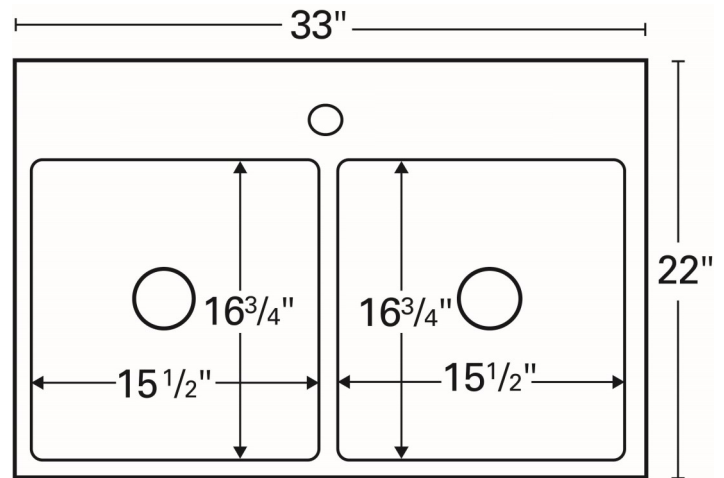

Series:	Elite Series
Material:	16 Gauge, Type 304 stainless steel
Installation Type:	Top mount
Configuration / Style:	Double equal bowl
Finish:	Soft satin brushed finish
Overall dimensions:	33" x 22"
Left Bowl dimensions:	15-1/2" x 16-3/4" x 10"
Right Bowl dimensions:	15-1/2" x 16-3/4" x 10"
Drain size:	3-1/2"
Min. cabinet size:	33"
Template included:	Yes
Clips included:	Yes
Accessories included:	None

We reserve the right to update product specifications without notice. Please visit karran.com for the most current specification sheets. All dimensions are accurate to 1/4". REV 05-2020