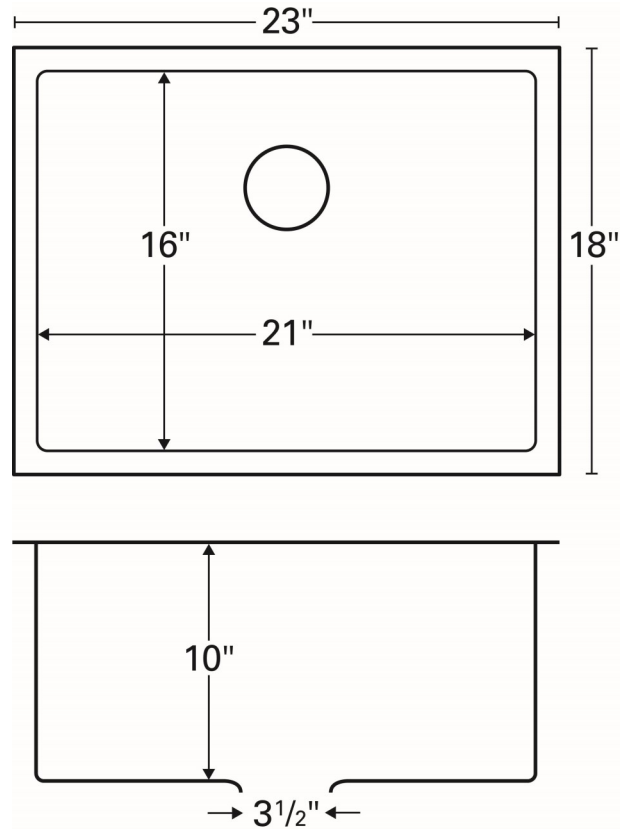

Series:	Elite Series
Material:	16 Gauge, Type 304 stainless steel
Installation Type:	Undermount
Configuration / Style:	Single bowl
Finish:	Soft satin brushed finish
Overall dimensions:	23" x 18"
Bowl dimensions:	21" x 16" x 10"
Drain size:	3-1/2"
Min. cabinet size:	27"
Template included:	Yes
Clips included:	Yes
Accessories included:	None

We reserve the right to update product specifications without notice. Please visit karran.com for the most current specification sheets. All dimensions are accurate to 1/4". REV 05-2020