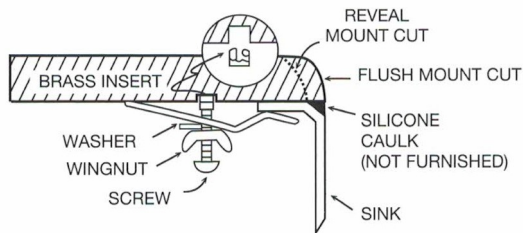

INSTALLATION PROFILE

PROJECT INFORMATION

PROJECT: _____

CONTACT: _____

DATE: _____

NOTES: _____

_____

_____

APPROVAL:

DXF File	Care Guide	Warranty

We reserve the right to update product specifications without notice. Please visit karran.com for the most current specification sheets. All dimensions are accurate to 1/4". REV 05-2020