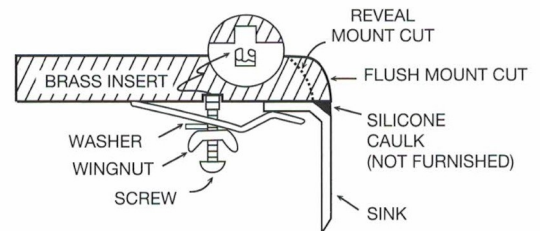

Series:	Elite Series
Material:	16 Gauge, Type 304 stainless steel
Installation Type:	Undermount
Configuration / Style:	Large single bowl
Finish:	Soft satin brushed finish
Overall dimensions:	30" x 18"
Bowl dimensions:	28" x 16" x 10"
Drain size:	3-1/2"
Min. cabinet size:	33"
Template included:	Yes
Clips included:	Yes
Accessories included:	Basket strainer and bottom grid

INSTALLATION PROFILE

We reserve the right to update product specifications without notice. Please visit karran.com for the most current specification sheets. All dimensions are accurate to 1/4". REV 05-2020