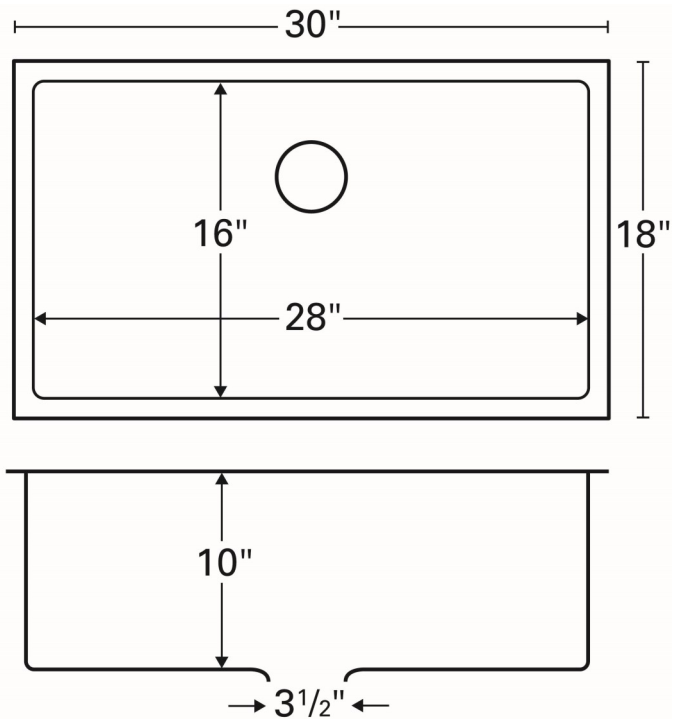

Series:	Elite Series
Material:	16 Gauge, Type 304 stainless steel
Installation Type:	Undermount
Configuration / Style:	Large single bowl
Finish:	Soft satin brushed finish
Overall dimensions:	30" x 18"
Bowl dimensions:	28" x 16" x 10"
Drain size:	3-1/2"
Min. cabinet size:	33"
Template included:	Yes
Clips included:	Yes
Accessories included:	Basket strainer and bottom grid

INSTALLATION PROFILE

We reserve the right to update product specifications without notice. Please visit karran.com for the most current specification sheets. All dimensions are accurate to 1/4". REV 05-2020