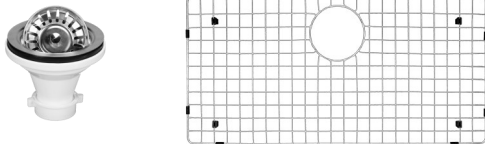

ACCESSORIES INCLUDED

DXF File	Care Guide	Warranty

PROJECT INFORMATION

PROJECT: _____

CONTACT: _____

DATE: _____

NOTES: _____

_____

_____

APPROVAL: