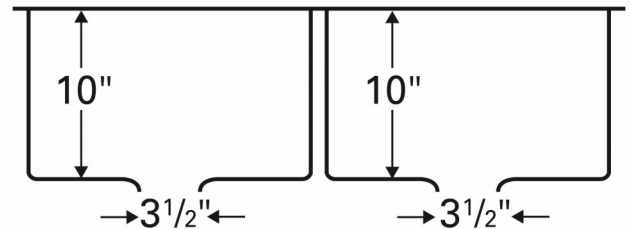

INSTALLATION PROFILE

DXF File	Care Guide	Warranty

PROJECT INFORMATION

PROJECT: _____

CONTACT: _____

DATE: _____

NOTES: _____

_____

_____

APPROVAL:

We reserve the right to update product specifications without notice. Please visit karran.com for the most current specification sheets. All dimensions are accurate to 1/4". REV 05-2020