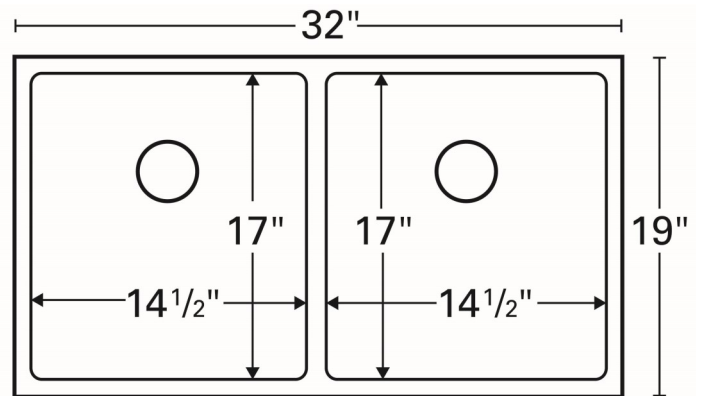

Series:	Elite Series
Material:	16 Gauge, Type 304 stainless steel
Installation Type:	Undermount
Configuration / Style:	Double equal bowl
Finish:	Soft satin brushed finish
Overall dimensions:	32" x 19"
Left Bowl dimensions:	14-1/2" x 17" x 10"
Right Bowl dimensions:	14-1/2" x 17" x 10"
Drain size:	3-1/2"
Min. cabinet size:	36"
Template included:	Yes
Clips included:	Yes
Accessories included:	None

We reserve the right to update product specifications without notice. Please visit karran.com for the most current specification sheets. All dimensions are accurate to 1/4". REV 05-2020