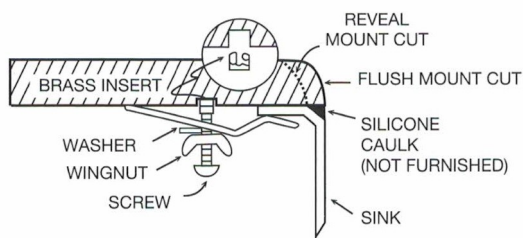

INSTALLATION PROFILE

DXF File	Care Guide	Warranty

PROJECT INFORMATION

PROJECT: _____

CONTACT: _____

DATE: _____

NOTES: _____

_____

_____

APPROVAL:

We reserve the right to update product specifications without notice. Please visit karran.com for the most current specification sheets. All dimensions are accurate to 1/4". REV 05-2020