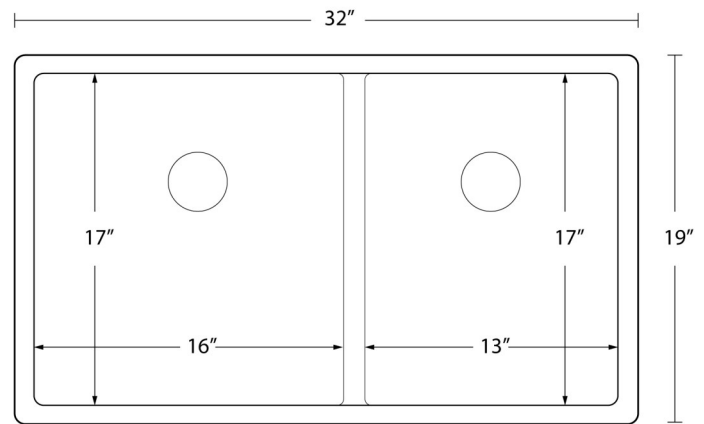

Series:	Elite Series
Material:	16 Gauge, Type 304 stainless steel
Installation Type:	Undermount
Configuration / Style:	Large/small bowl
Finish:	Soft satin brushed finish
Overall dimensions:	32" x 19"
Left Bowl dimensions:	16" x 17" x 10"
Right Bowl dimensions:	13" x 17" x 10"
Drain size:	3-1/2"
Min. cabinet size:	36"
Template included:	Yes
Clips included:	Yes
Accessories included:	Basket strainers and bottom grids