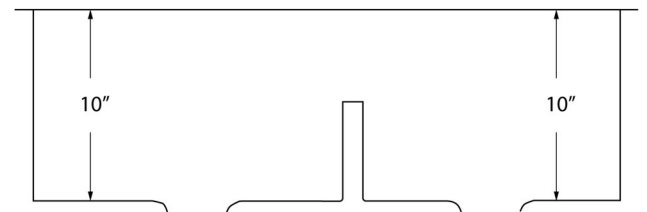

Series:	Elite Series
Material:	16 Gauge, Type 304 stainless steel
Installation Type:	Undermount
Configuration / Style:	Large/small bowl
Finish:	Soft satin brushed finish
Overall dimensions:	32" x 19"
Left Bowl dimensions:	16" x 17" x 10"
Right Bowl dimensions:	13" x 17" x 10"
Drain size:	3-1/2"
Min. cabinet size:	36"
Template included:	Yes
Clips included:	Yes
Accessories included:	Basket strainers and bottom grids