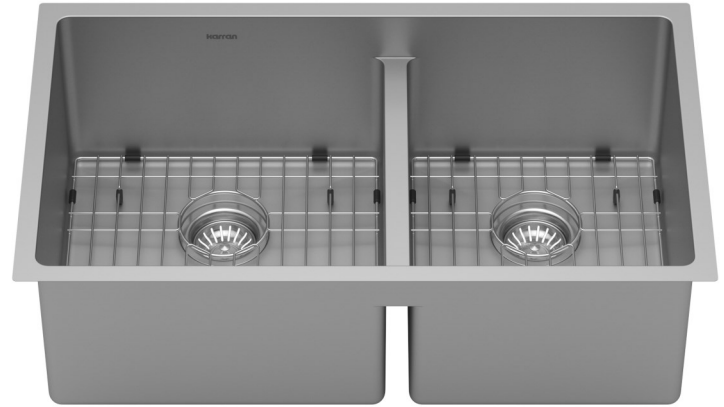

Karran Elite Series stainless steel kitchen sinks are manufactured from durable 16 gauge stainless steel that makes them tough and resilient to even the toughest daily tasks. Each sink is finished with an elegant, durable soft satin brushed finish that resists and disguises surface scratches. Designed to be undermounted in all types of solid surface, granite and quartz countertops. Comes complete with basket strainers and bottom grids.

Series:	Elite Series
Material:	16 Gauge, Type 304 stainless steel
Installation Type:	Undermount
Configuration / Style:	Large/small bowl
Finish:	Soft satin brushed finish
Overall dimensions:	32" x 19"
Left Bowl dimensions:	16" x 17" x 10"
Right Bowl dimensions:	13" x 17" x 10"
Drain size:	3-1/2"
Min. cabinet size:	36"
Template included:	Yes
Clips included:	Yes
Accessories included:	Basket strainers and bottom grids