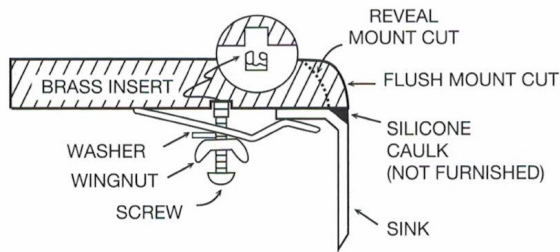

INSTALLATION PROFILE

PROJECT INFORMATION

PROJECT: _____

CONTACT: _____

DATE: _____

NOTES: _____

_____

_____

APPROVAL:

We reserve the right to update product specifications without notice. Please visit karran.com for the most current specification sheets. All dimensions are accurate to 1/4". REV 05-2022