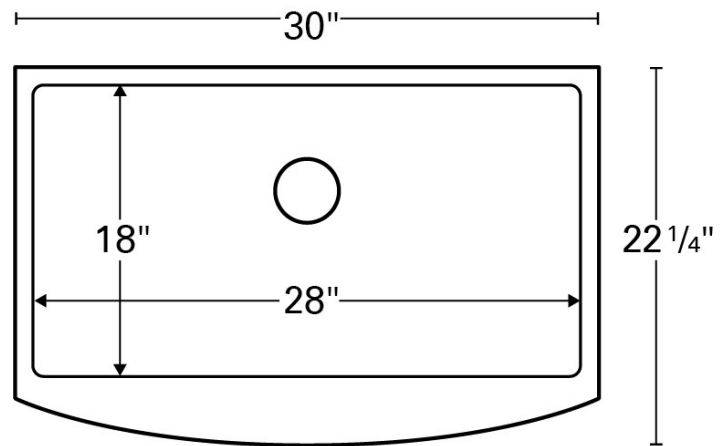

Series:	Elite Series
Material:	16 Gauge, Type 304 stainless steel
Installation Type:	Farmhouse / apron front
Configuration / Style:	Large single bowl
Finish:	Soft satin brushed finish
Overall dimensions:	30" x 22-1/4"
Bowl dimensions:	28" x 18" x 10"
Drain size:	3-1/2"
Min. cabinet size:	30"
Template included:	Yes
Clips included:	Yes
Accessories included:	Basket strainer and bottom grid

We reserve the right to update product specifications without notice. Please visit karran.com for the most current specification sheets. All dimensions are accurate to 1/4". REV 05-2020