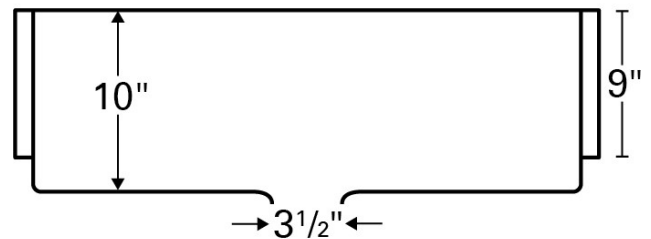

Series:	Elite Series
Material:	16 Gauge, Type 304 stainless steel
Installation Type:	Farmhouse / apron front
Configuration / Style:	Large single bowl
Finish:	Soft satin brushed finish
Overall dimensions:	30" x 22-1/4"
Bowl dimensions:	28" x 18" x 10"
Drain size:	3-1/2"
Min. cabinet size:	30"
Template included:	Yes
Clips included:	Yes
Accessories included:	Basket strainer and bottom grid

We reserve the right to update product specifications without notice. Please visit karran.com for the most current specification sheets. All dimensions are accurate to 1/4". REV 05-2020