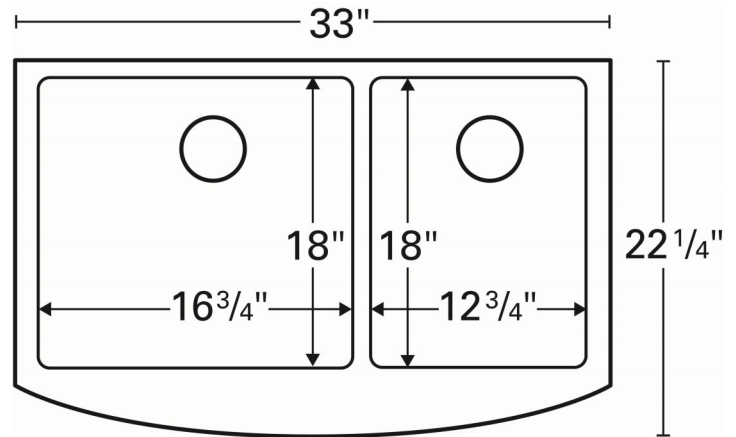

Series:	Elite Series
Material:	16 Gauge, Type 304 stainless steel
Installation Type:	Farmhouse / apron front
Configuration / Style:	Large/small bowl
Finish:	Soft satin brushed finish
Overall dimensions:	33" x 22-1/4"
Left bowl dimensions:	16-3/4" x 18" x 10"
Right bowl dimensions:	12-3/4" x 18" x 10"
Drain size:	3-1/2"
Min. cabinet size:	33"
Template included:	Yes
Clips included:	Yes
Accessories included:	2 x Bottom Grids and 2 x Basket Strainers