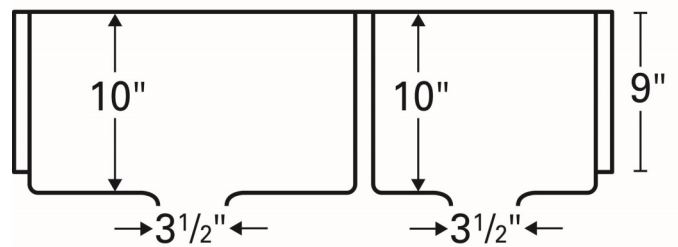

Series:	Elite Series
Material:	16 Gauge, Type 304 stainless steel
Installation Type:	Farmhouse / apron front
Configuration / Style:	Large/small bowl
Finish:	Soft satin brushed finish
Overall dimensions:	33" x 22-1/4"
Left bowl dimensions:	16-3/4" x 18" x 10"
Right bowl dimensions:	12-3/4" x 18" x 10"
Drain size:	3-1/2"
Min. cabinet size:	33"
Template included:	Yes
Clips included:	Yes
Accessories included:	2 x Bottom Grids and 2 x Basket Strainers