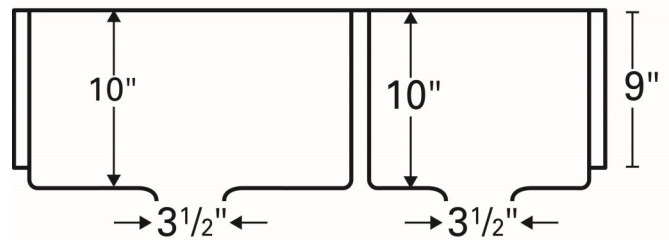

<b>Series:</b>	Elite Series
<b>Material:</b>	16 Gauge, Type 304 stainless steel
<b>Installation Type:</b>	Farmhouse / apron front
<b>Configuration / Style:</b>	Large/small bowl
<b>Finish:</b>	Soft satin brushed finish
<b>Overall dimensions:</b>	36" x 22-1/4"
<b>Left bowl dimensions:</b>	19-3/4" x 18" x 10"
<b>Right bowl dimensions:</b>	13" x 18" x 10"
<b>Drain size:</b>	3-1/2"
<b>Min. cabinet size:</b>	36"
<b>Template included:</b>	Yes
<b>Clips included:</b>	Yes
<b>Accessories included:</b>	2 x Bottom Grids and 2 x Basket Strainers

**APPROVAL:**

We reserve the right to update product specifications without notice. Please visit [karran.com](http://karran.com) for the most current specification sheets. All dimensions are accurate to 1/4". REV 05-2020