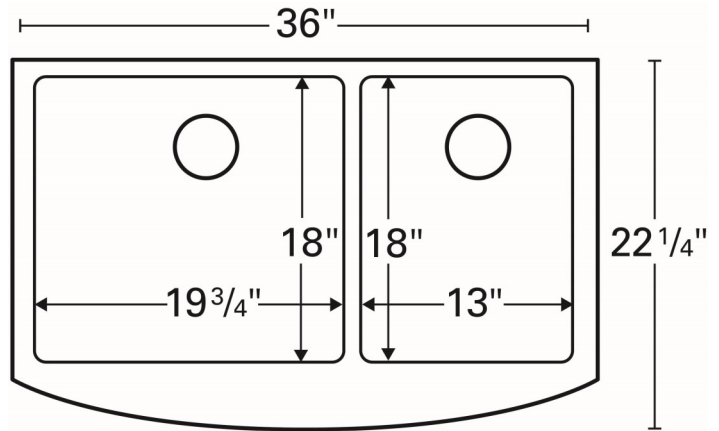

<b>Series:</b>	Elite Series
<b>Material:</b>	16 Gauge, Type 304 stainless steel
<b>Installation Type:</b>	Farmhouse / apron front
<b>Configuration / Style:</b>	Large/small bowl
<b>Finish:</b>	Soft satin brushed finish
<b>Overall dimensions:</b>	36" x 22-1/4"
<b>Left bowl dimensions:</b>	19-3/4" x 18" x 10"
<b>Right bowl dimensions:</b>	13" x 18" x 10"
<b>Drain size:</b>	3-1/2"
<b>Min. cabinet size:</b>	36"
<b>Template included:</b>	Yes
<b>Clips included:</b>	Yes
<b>Accessories included:</b>	2 x Bottom Grids and 2 x Basket Strainers

**APPROVAL:**

We reserve the right to update product specifications without notice. Please visit [karran.com](http://karran.com) for the most current specification sheets. All dimensions are accurate to 1/4". REV 05-2020