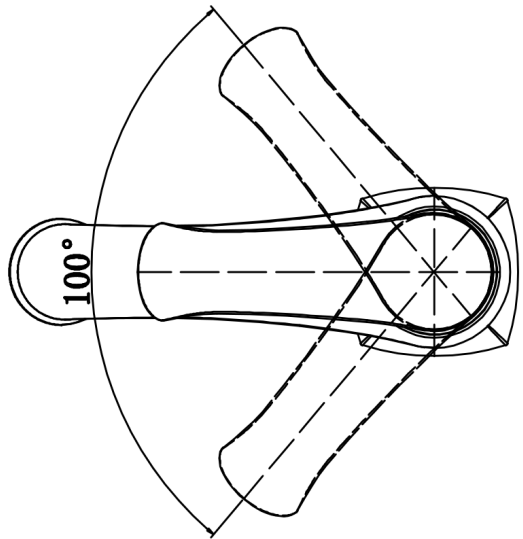

INSTALLATION GUIDE

Woodburn

- Models:** KBF410C
 KBF410MB
 KBF410ORB
 KBF410SS

| COMPONENT LIST | QTY |
|-----------------------|-----|
| 1 - Faucet Body | 1 |
| 2 - O-Ring | 1 |
| 3 - Rubber Washer | 1 |
| 4 - Metal Washer | 1 |
| 5 - Mounting Hardware | 1 |
| 6 - Screw | 2 |

2

3

4

5

6

7

1 - Handle

2 - Screw

3 - Cover

4 - Cover

5 - Nut

6 - Cartridge

7 - Faucet Body

8 - Gasket

9 - Aerator

10 - Aerator cover