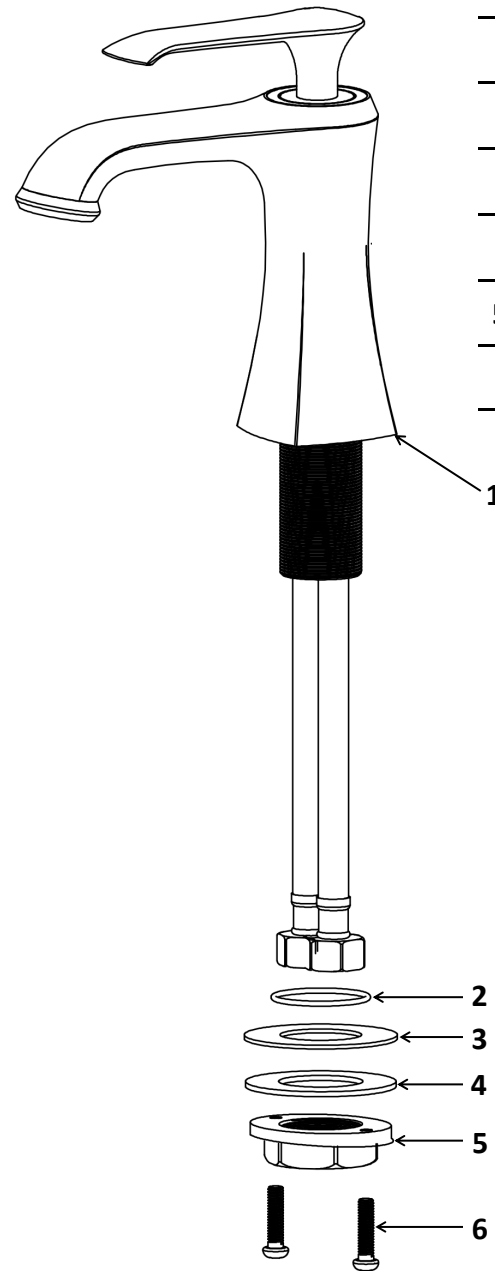

INSTALLATION GUIDE

Woodburn

- Models:** KBF410C
 KBF410MB
 KBF410ORB
 KBF410SS

| COMPONENT LIST | QTY |
|-----------------------|-----|
| 1 - Faucet Body | 1 |
| 2 - O-Ring | 1 |
| 3 - Rubber Washer | 1 |
| 4 - Metal Washer | 1 |
| 5 - Mounting Hardware | 1 |
| 6 - Screw | 2 |

2

3

4

5

6

7

1 - Handle

2 - Screw

3 - Cover

4 - Cover

5 - Nut

6 - Cartridge

7 - Faucet Body

8 - Gasket

9 - Aerator

10 - Aerator cover

19 - Screw

20 - Water Lines