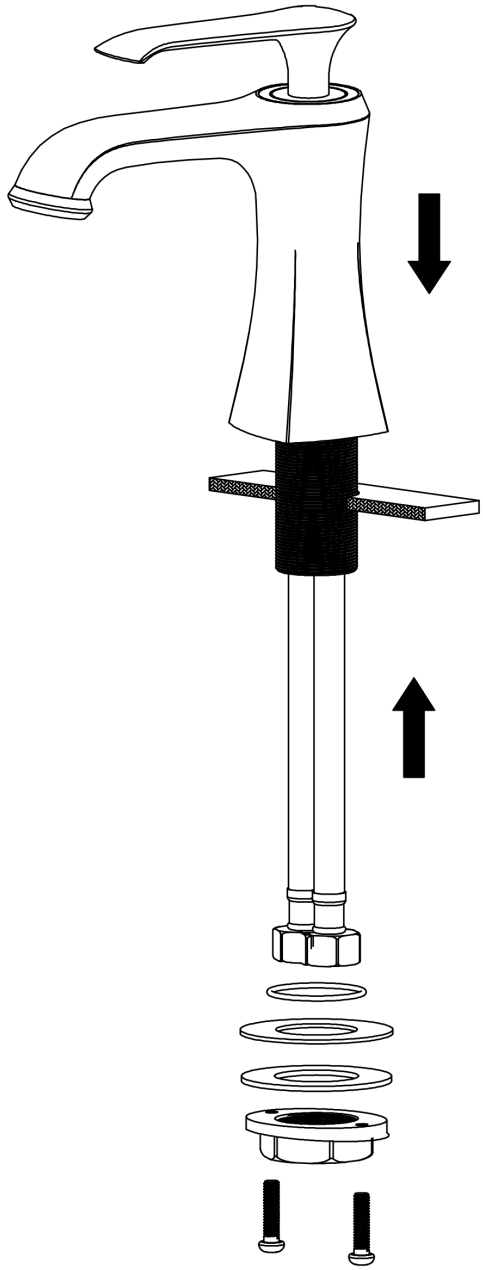

INSTALLATION GUIDE

Woodburn

- Models:** KBF410C
 KBF410MB
 KBF410ORB
 KBF410SS

| COMPONENT LIST | QTY |
|-----------------------|-----|
| 1 - Faucet Body | 1 |
| 2 - O-Ring | 1 |
| 3 - Rubber Washer | 1 |
| 4 - Metal Washer | 1 |
| 5 - Mounting Hardware | 1 |
| 6 - Screw | 2 |

2

3

4

5

6

7

1 - Handle

2 - Screw

3 - Cover

4 - Cover

5 - Nut

6 - Cartridge

7 - Faucet Body

8 - Gasket

9 - Aerator

10 - Aerator cover

19 - Screw

20 - Water Lines