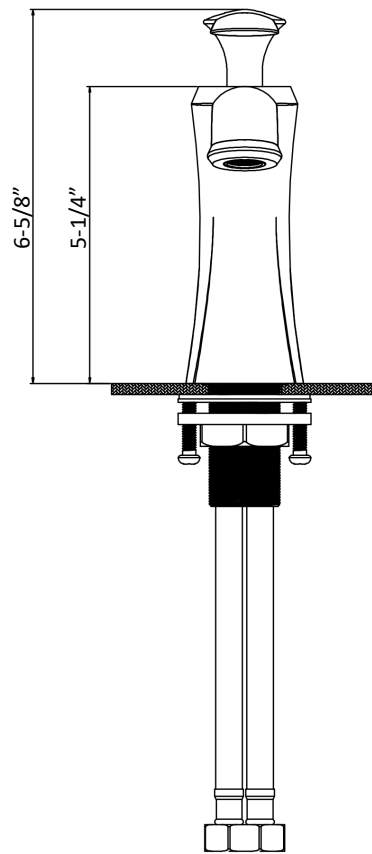

INSTALLATION GUIDE

Woodburn

- Models:** KBF410C
 KBF410MB
 KBF410ORB
 KBF410SS

| COMPONENT LIST | QTY |
|-----------------------|-----|
| 1 - Faucet Body | 1 |
| 2 - O-Ring | 1 |
| 3 - Rubber Washer | 1 |
| 4 - Metal Washer | 1 |
| 5 - Mounting Hardware | 1 |
| 6 - Screw | 2 |

2

3

4

5

6

7

1 - Handle

2 - Screw

3 - Cover

4 - Cover

5 - Nut

6 - Cartridge

7 - Faucet Body

8 - Gasket

9 - Aerator

10 - Aerator cover

19 - Screw

20 - Water Lines