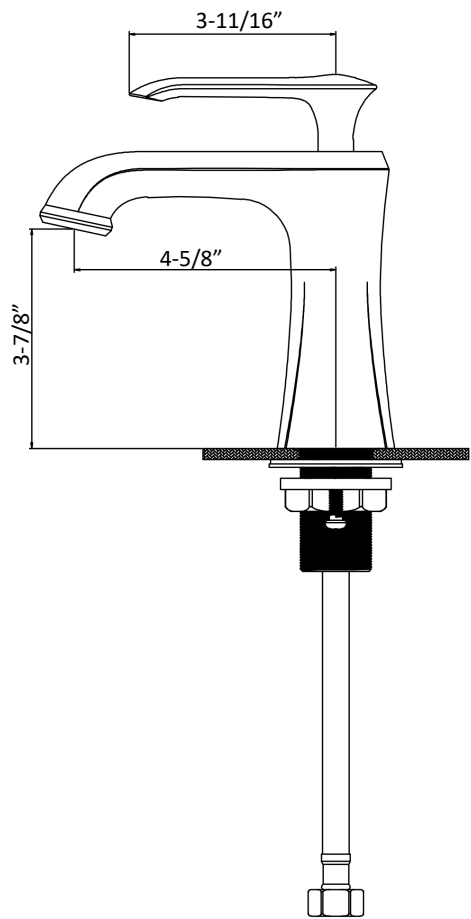

INSTALLATION GUIDE

Woodburn

- Models:** KBF410C
 KBF410MB
 KBF410ORB
 KBF410SS

| COMPONENT LIST | QTY |
|-----------------------|-----|
| 1 - Faucet Body | 1 |
| 2 - O-Ring | 1 |
| 3 - Rubber Washer | 1 |
| 4 - Metal Washer | 1 |
| 5 - Mounting Hardware | 1 |
| 6 - Screw | 2 |

2

3

4

5

6

7

1 - Handle

2 - Screw

3 - Cover

4 - Cover

5 - Nut

6 - Cartridge

7 - Faucet Body

8 - Gasket

9 - Aerator

10 - Aerator cover

19 - Screw

20 - Water Lines