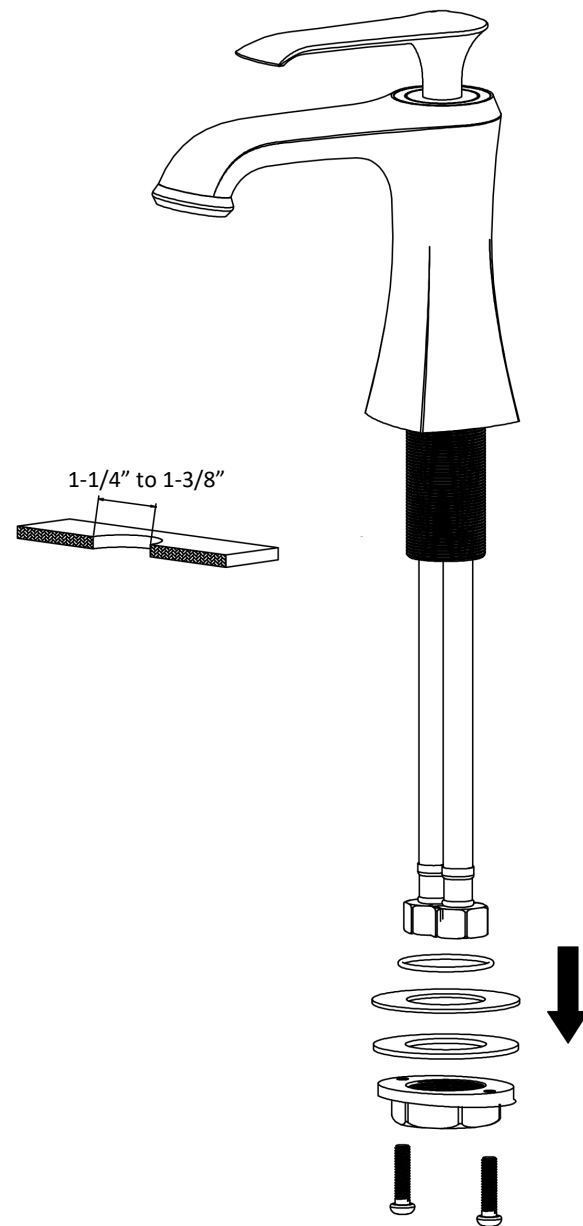

INSTALLATION GUIDE

Woodburn

- Models:** KBF410C
 KBF410MB
 KBF410ORB
 KBF410SS

| COMPONENT LIST | QTY |
|-----------------------|-----|
| 1 - Faucet Body | 1 |
| 2 - O-Ring | 1 |
| 3 - Rubber Washer | 1 |
| 4 - Metal Washer | 1 |
| 5 - Mounting Hardware | 1 |
| 6 - Screw | 2 |

2

3

4

5

6

7

1 - Handle

2 - Screw

3 - Cover

4 - Cover

5 - Nut

6 - Cartridge

7 - Faucet Body

8 - Gasket

9 - Aerator

10 - Aerator cover

19 - Screw

20 - Water Lines