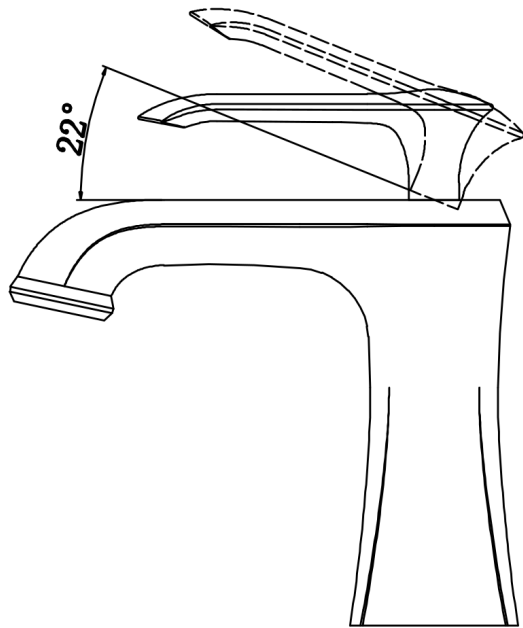

INSTALLATION GUIDE

Woodburn

- Models:** KBF410C
 KBF410MB
 KBF410ORB
 KBF410SS

| COMPONENT LIST | QTY |
|-----------------------|-----|
| 1 - Faucet Body | 1 |
| 2 - O-Ring | 1 |
| 3 - Rubber Washer | 1 |
| 4 - Metal Washer | 1 |
| 5 - Mounting Hardware | 1 |
| 6 - Screw | 2 |

2

3

4

5

6

7

1 - Handle

2 - Screw

3 - Cover

4 - Cover

5 - Nut

6 - Cartridge

7 - Faucet Body

8 - Gasket

9 - Aerator

10 - Aerator cover