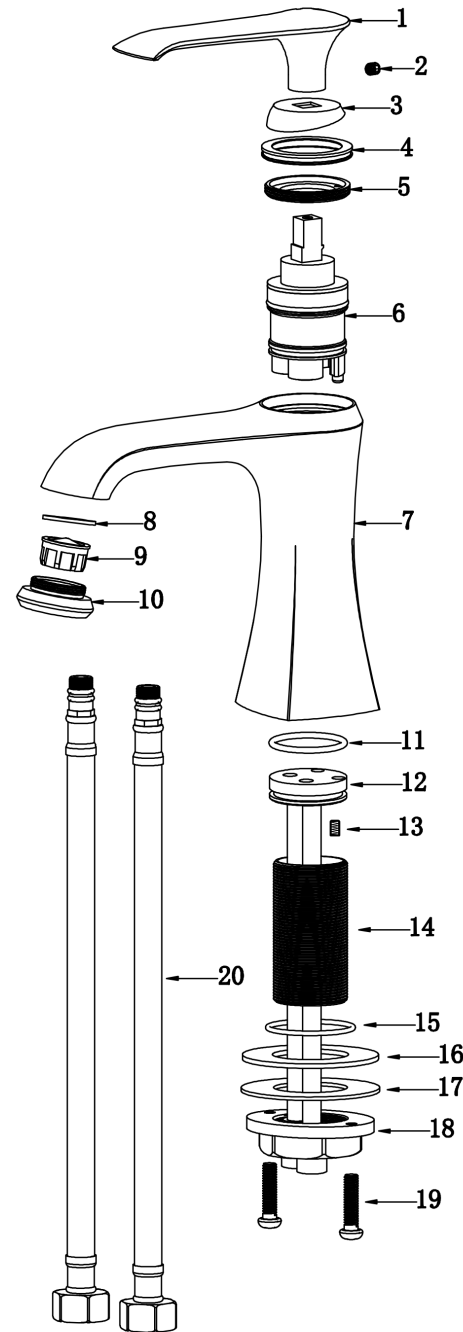

INSTALLATION GUIDE

Woodburn

- Models:** KBF410C
 KBF410MB
 KBF410ORB
 KBF410SS

| COMPONENT LIST | QTY |
|-----------------------|-----|
| 1 - Faucet Body | 1 |
| 2 - O-Ring | 1 |
| 3 - Rubber Washer | 1 |
| 4 - Metal Washer | 1 |
| 5 - Mounting Hardware | 1 |
| 6 - Screw | 2 |

2

3

4

5

6

7

1 - Handle

2 - Screw

3 - Cover

4 - Cover

5 - Nut

6 - Cartridge

7 - Faucet Body

8 - Gasket

9 - Aerator

10 - Aerator cover

19 - Screw

20 - Water Lines