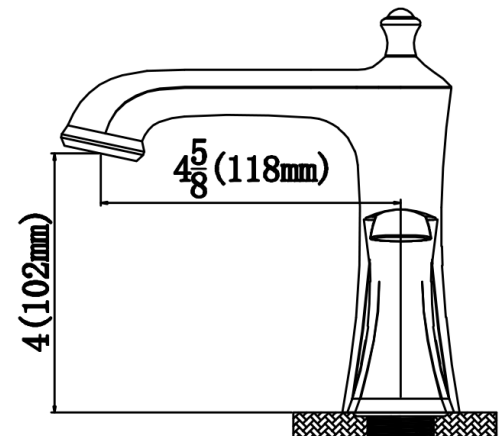

PROJECT INFORMATION

PROJECT: _____

CONTACT: _____

DATE: _____

NOTES: _____

_____

_____

APPROVAL:

We reserve the right to update product specifications without notice. Please visit karran.com for the most current specification sheets. All dimensions are accurate to 1/4". REV 05-2022