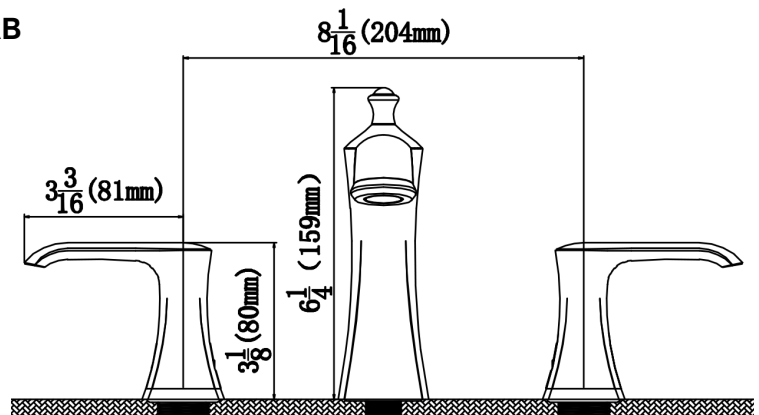

PROJECT INFORMATION

PROJECT: _____

CONTACT: _____

DATE: _____

NOTES: _____

_____

_____

APPROVAL:

We reserve the right to update product specifications without notice. Please visit karran.com for the most current specification sheets. All dimensions are accurate to 1/4". REV 05-2022