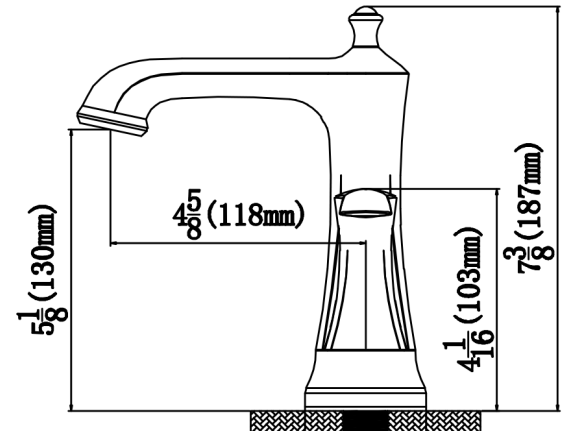

PROJECT INFORMATION

PROJECT: _____

CONTACT: _____

DATE: _____

NOTES: _____

_____

_____

APPROVAL:

We reserve the right to update product specifications without notice. Please visit karran.com for the most current specification sheets. All dimensions are accurate to 1/4". REV 05-2022