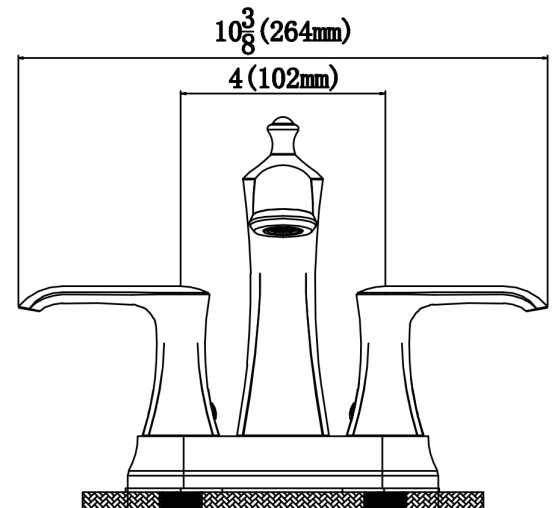

PROJECT INFORMATION

PROJECT: _____

CONTACT: _____

DATE: _____

NOTES: _____

_____

_____

APPROVAL:

We reserve the right to update product specifications without notice. Please visit karran.com for the most current specification sheets. All dimensions are accurate to 1/4". REV 05-2022