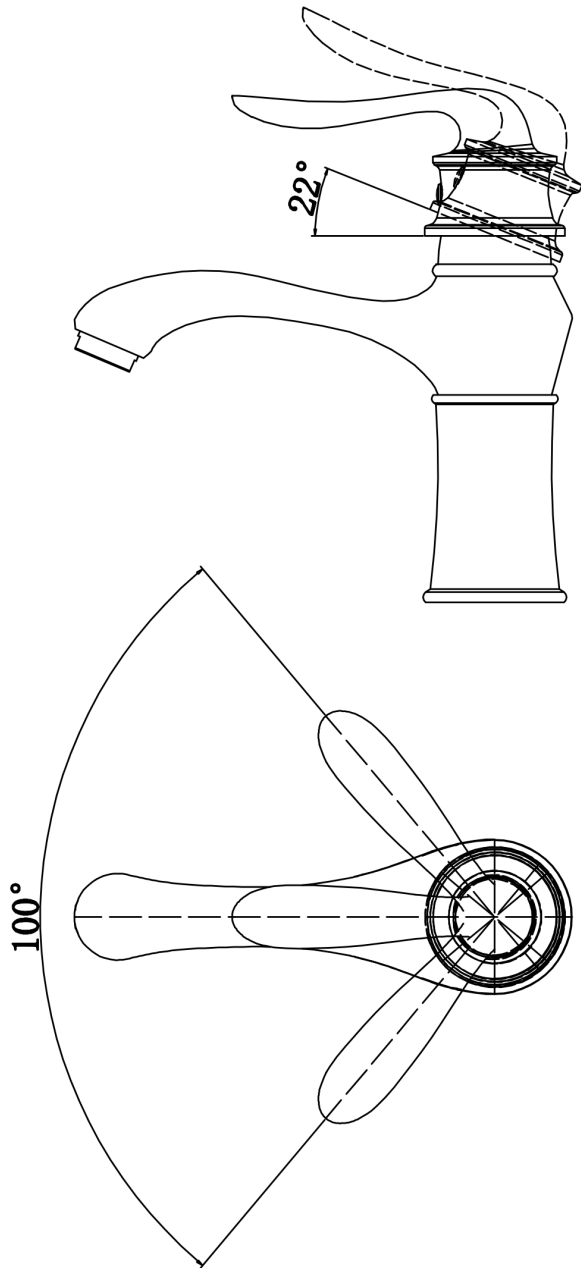

INSTALLATION GUIDE

Dartford

Models: KBF430C
KBF430MB
KBF430SS

COMPONENT LIST	QTY
1 - Faucet Body	1
2 - O-Ring	1
3 - Rubber Washer	1
4 - Metal Washer	1
5 - Mounting Hardware	1
6 - Screw	2

2

3

4

5

6

7

1 - Color Button

2 - Screw

3 - Handle

4 - Cover

5 - Nut

6 - Cartridge

7 - Faucet Body

8 - Base Body

9 - Base

10 - O-Ring

11 - Rubber Washer

12 - Metal Washer

13 - Mounting Hardware

14 - Screw