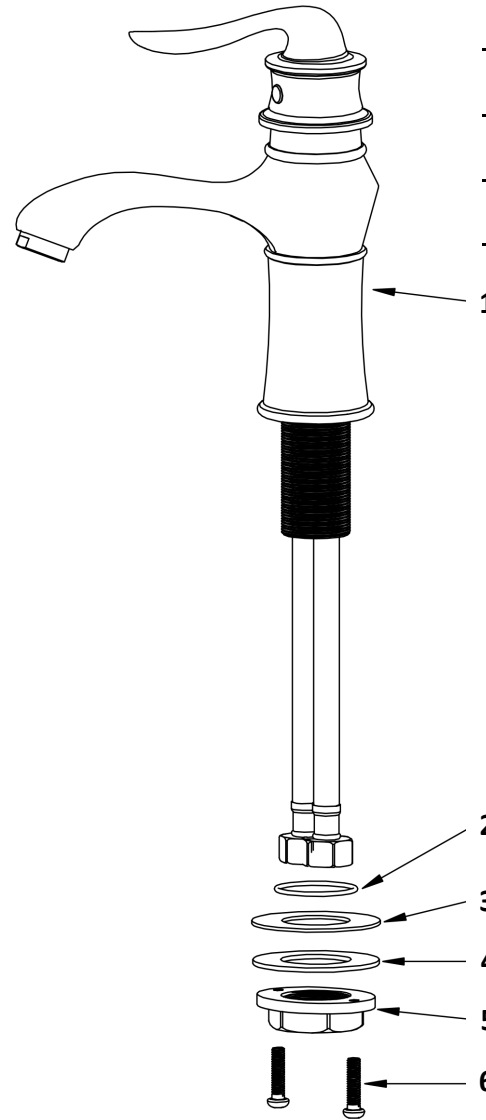

INSTALLATION GUIDE

Dartford

Models: KBF430C
KBF430MB
KBF430SS

COMPONENT LIST	QTY
1 - Faucet Body	1
2 - O-Ring	1
3 - Rubber Washer	1
4 - Metal Washer	1
5 - Mounting Hardware	1
6 - Screw	2

2

3

4

5

6

7

1 - Color Button

2 - Screw

3 - Handle

4 - Cover

5 - Nut

6 - Cartridge

7 - Faucet Body

8 - Base Body

9 - Base

10 - O-Ring

11 - Rubber Washer

12 - Metal Washer

13 - Mounting Hardware

14 - Screw

15 - Water Lines

16 - Aerator Cover

17 - Aerator

18 - Gasket