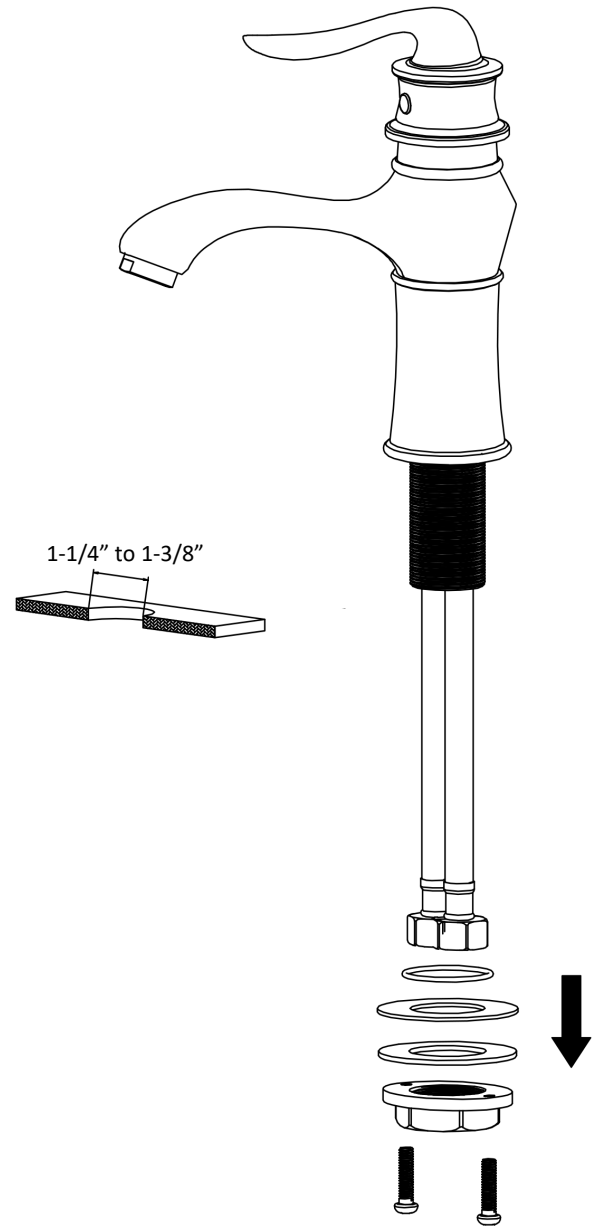

INSTALLATION GUIDE

Dartford

Models: KBF430C
KBF430MB
KBF430SS

COMPONENT LIST	QTY
1 - Faucet Body	1
2 - O-Ring	1
3 - Rubber Washer	1
4 - Metal Washer	1
5 - Mounting Hardware	1
6 - Screw	2

2

3

4

5

6

7

1 - Color Button

2 - Screw

3 - Handle

4 - Cover

5 - Nut

6 - Cartridge

7 - Faucet Body

8 - Base Body

9 - Base

10 - O-Ring

11 - Rubber Washer

12 - Metal Washer

13 - Mounting Hardware

14 - Screw