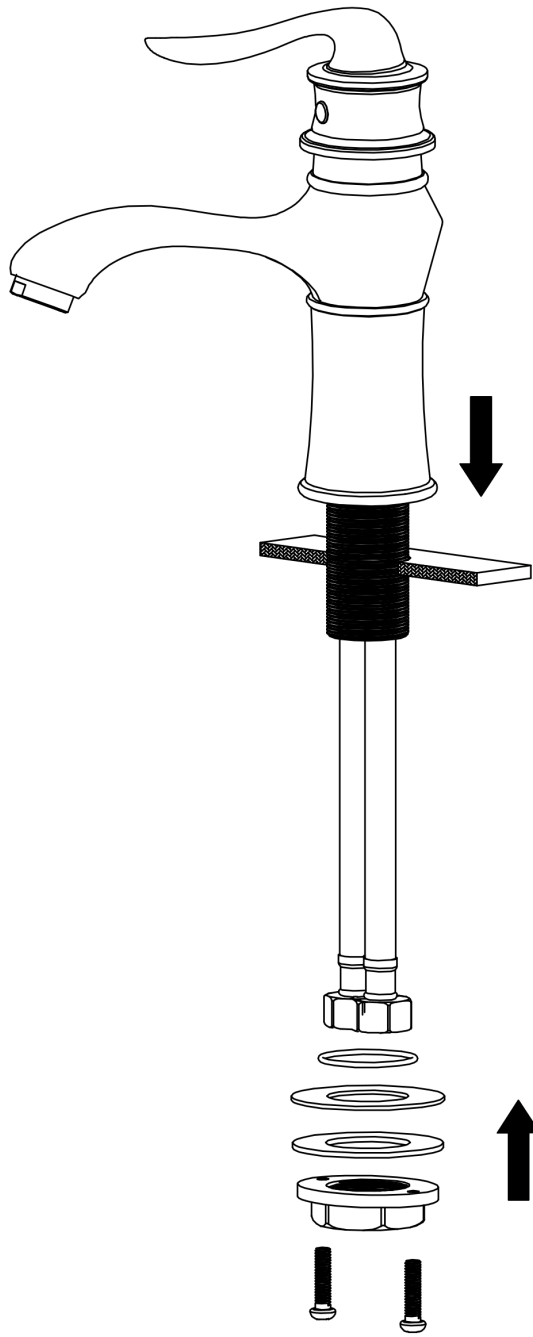

INSTALLATION GUIDE

Dartford

Models: KBF430C
KBF430MB
KBF430SS

COMPONENT LIST	QTY
1 - Faucet Body	1
2 - O-Ring	1
3 - Rubber Washer	1
4 - Metal Washer	1
5 - Mounting Hardware	1
6 - Screw	2

2

3

4

5

6

7

1 - Color Button

2 - Screw

3 - Handle

4 - Cover

5 - Nut

6 - Cartridge

7 - Faucet Body

8 - Base Body

9 - Base

10 - O-Ring

11 - Rubber Washer

12 - Metal Washer

13 - Mounting Hardware

14 - Screw