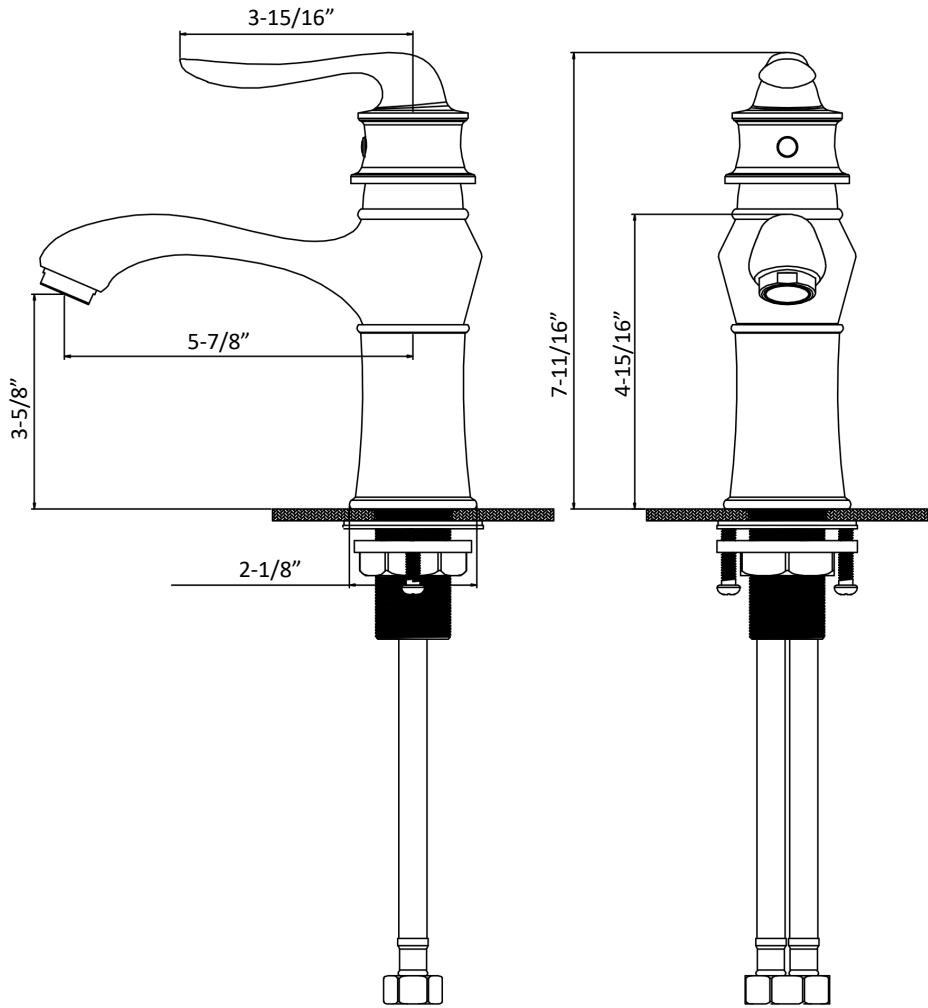

INSTALLATION GUIDE

Dartford

Models: KBF430C
KBF430MB
KBF430SS

COMPONENT LIST	QTY
1 - Faucet Body	1
2 - O-Ring	1
3 - Rubber Washer	1
4 - Metal Washer	1
5 - Mounting Hardware	1
6 - Screw	2

2

3

4

5

6

7

1 - Color Button

2 - Screw

3 - Handle

4 - Cover

5 - Nut

6 - Cartridge

7 - Faucet Body

8 - Base Body

9 - Base

10 - O-Ring

11 - Rubber Washer

12 - Metal Washer

13 - Mounting Hardware

14 - Screw