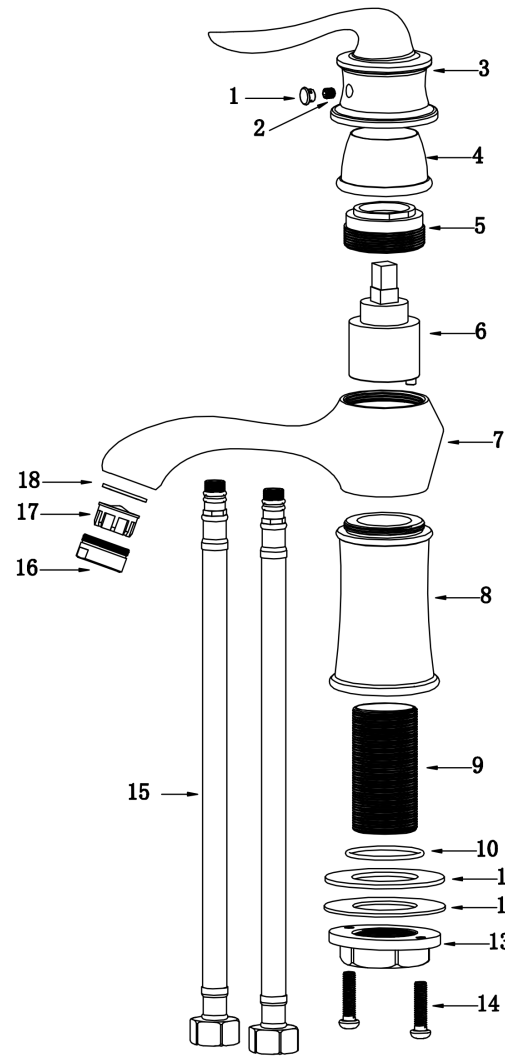

INSTALLATION GUIDE

Dartford

Models: KBF430C
KBF430MB
KBF430SS

COMPONENT LIST	QTY
1 - Faucet Body	1
2 - O-Ring	1
3 - Rubber Washer	1
4 - Metal Washer	1
5 - Mounting Hardware	1
6 - Screw	2

2

3

4

5

6

7

1 - Color Button

2 - Screw

3 - Handle

4 - Cover

5 - Nut

6 - Cartridge

7 - Faucet Body

8 - Base Body

9 - Base

10 - O-Ring

11 - Rubber Washer

12 - Metal Washer

13 - Mounting Hardware

14 - Screw

15 - Water Lines

16 - Aerator Cover

17 - Aerator

18 - Gasket