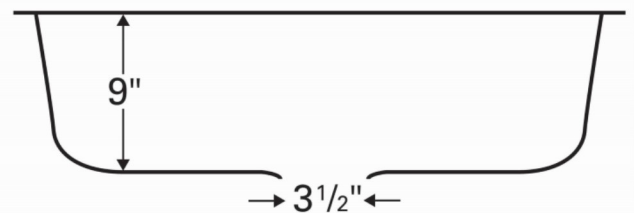

Features and Specifications:

- Large single bowl kitchen sink.
- Made of 80% quartz and the finest acrylic resins.
- Outside dimensions: 30-7/8" x 18-7/8" x 9".
- Inside bowl dimensions: 28-3/8" x 16-3/8" x 9"
- Rear positioned waste.
- Waste opening: 3-1/2".
- Sink bowl surface has a matte finish.
- Can only be installed in new countertops, not existing countertops with existing sink cutout.
- Undermount installation required. May not be top mounted.
- This sink may be bonded seamlessly in solid surface and laminate. This sink may be under-mounted to all stone products. 1/8" overhang recommended but can also be flush installed.
- Supplied without mounting clips and template.
- Digital templates for CNC machines are available at www.karran.com.
- Basket strainer shown not included with sink.
- Basket strainers in stainless steel or matching colors available as optional accessories.
- Sinks colors available: Black, Bisque, White, Concrete, Brown, Grey

TOP ELEVATION

FRONT ELEVATION

ALL DIMENSIONS ACCURATE TO 1/4"