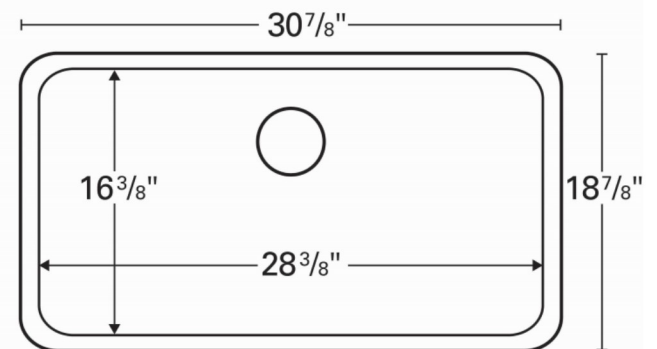

Features and Specifications:

- Large single bowl kitchen sink.
- Made of 80% quartz and the finest acrylic resins.
- Outside dimensions: 30-7/8" x 18-7/8" x 9".
- Inside bowl dimensions: 28-3/8" x 16-3/8" x 9"
- Rear positioned waste.
- Waste opening: 3-1/2".
- Sink bowl surface has a matte finish.
- Can only be installed in new countertops, not existing countertops with existing sink cutout.
- Undermount installation required. May not be top mounted.
- This sink may be bonded seamlessly in solid surface and laminate. This sink may be under-mounted to all stone products. 1/8" overhang recommended but can also be flush installed.
- Supplied without mounting clips and template.
- Digital templates for CNC machines are available at www.karran.com.
- Basket strainer shown not included with sink.
- Basket strainers in stainless steel or matching colors available as optional accessories.
- Sinks colors available: Black, Bisque, White, Concrete, Brown, Grey

TOP ELEVATION

FRONT ELEVATION

ALL DIMENSIONS ACCURATE TO 1/4"