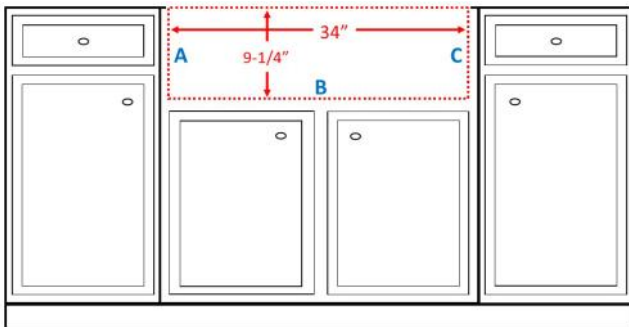

INSTALLATION METHOD

INCLUDED ACCESSORIES

MODELS	COLOR	STRAINER BASKET	CUTTING BOARD	COLANDER	DRYING RACK	GRID
●QAWS-740-WH	White	Yes	Yes	Yes	Yes	Yes
●QAWS-740-BI	Bisque	Yes	Yes	Yes	Yes	Yes
●QAWS-740-BL	Black	Yes	Yes	Yes	Yes	Yes
●QAWS-740-BR	Brown	Yes	Yes	Yes	Yes	Yes
●QAWS-740-CN	Concrete	Yes	Yes	Yes	Yes	Yes
●QAWS-740-GR	Grey	Yes	Yes	Yes	Yes	Yes

We reserve the right to update product specifications without notice. Please visit karran.com for the most current specification sheets. All dimensions are accurate to 1/4". REV 5-2022

PROJECT INFORMATION

PROJECT: _____

CONTACT: _____

DATE: _____

NOTES: _____

_____

_____

APPROVAL: