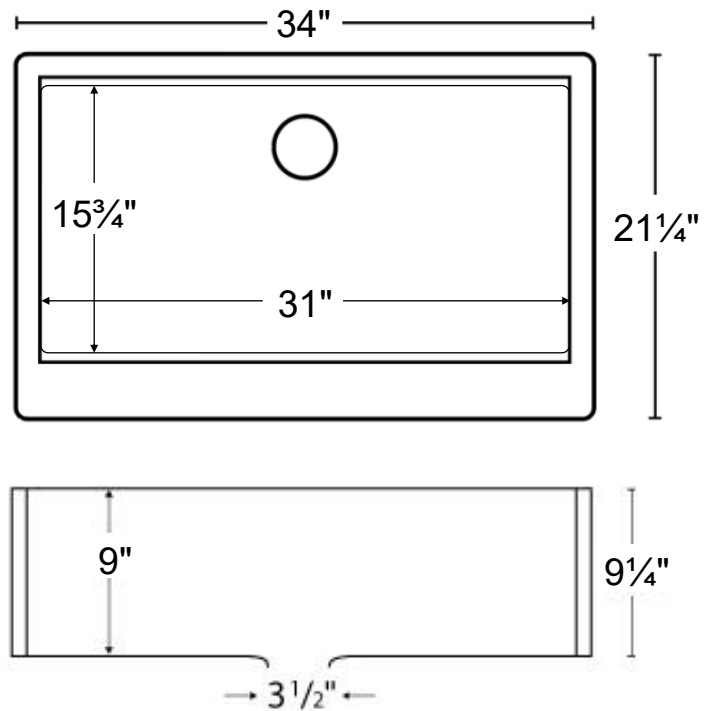

Karran quartz farmhouse sinks are manufactured from durable quartz composite material that makes them incredibly tough and resilient to even the toughest daily kitchen tasks. They contain 80% natural quartz crystals and 20% high performance acrylic resins. These materials provide high scratch, stain, chip and heat resistance. This undermount design features a flat, integrated 9-1/4" deep apron and comes with a full complement of useful accessories.

Series:	Quartz QAWS Series
Material:	80% quartz / 20% acrylic resin
Installation Type:	Apron front
Configuration:	Single bowl
Overall dimensions:	34" x 21-1/4"
Apron depth:	9-1/4"
Bowl dimensions:	31" x 15-3/4" x 9"
Drain size:	3-1/2"
Min. cabinet size:	36"
Finishes / Colors:	Bisque, Concrete, White, Black, Grey, Brown

Sinks are listed with IAPMO and meet the requirements of the Uniform Plumbing Code, International Plumbing Code and the National Plumbing Code of Canada.

INSTALLATION METHOD

INCLUDED ACCESSORIES

MODELS	COLOR	STRAINER BASKET	CUTTING BOARD	COLANDER	DRYING RACK	GRID
●QAWS-740-WH	White	Yes	Yes	Yes	Yes	Yes
●QAWS-740-BI	Bisque	Yes	Yes	Yes	Yes	Yes
●QAWS-740-BL	Black	Yes	Yes	Yes	Yes	Yes
●QAWS-740-BR	Brown	Yes	Yes	Yes	Yes	Yes
●QAWS-740-CN	Concrete	Yes	Yes	Yes	Yes	Yes
●QAWS-740-GR	Grey	Yes	Yes	Yes	Yes	Yes

We reserve the right to update product specifications without notice. Please visit karran.com for the most current specification sheets. All dimensions are accurate to 1/4". REV 5-2022

PROJECT INFORMATION

PROJECT: _____

CONTACT: _____

DATE: _____

NOTES: _____

_____

_____

APPROVAL: