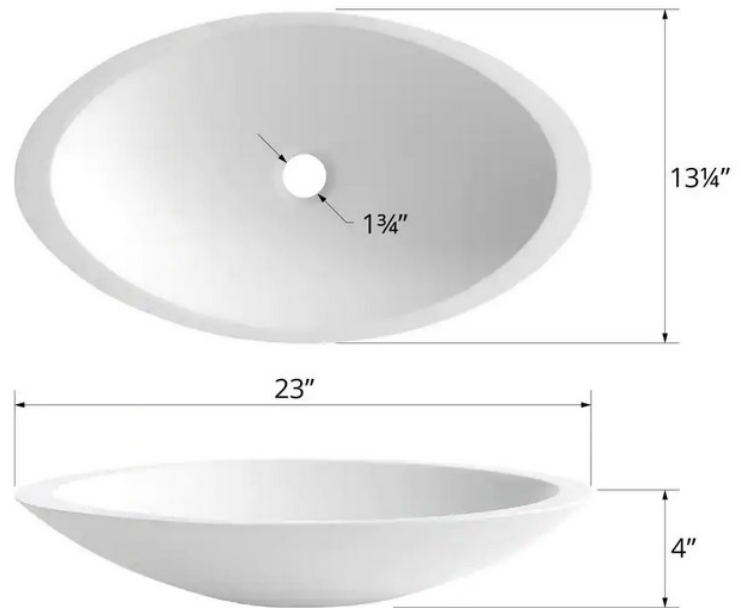

Karran Quattro Matte sinks are designed with grace and flair combined, creating sinks that are truly eye-catching. They are produced from a 100% acrylic solid surface. All models are available in our crisp white finish. They feature a matte surface that is easy to clean and care for, and disguises scuffs and scratches to the surface. Consider them the perfect choice for any residential or commercial bathroom project. All Quattro Matte sinks are designed to be vessel mounted above the countertop, allowing for more storage space in the cabinet below. Pair your Quattro Matte sink with a Karran bathroom faucet. Select a taller faucet for all vessel sink installations.

<b>Series:</b>	Quattro Matte Collection
<b>Material:</b>	Solid surface acrylic
<b>Installation Type:</b>	Vessel mount
<b>Configuration / Style:</b>	Vanity bowl
<b>Finish:</b>	Matte finish
<b>Overall dimensions:</b>	23" x 13-1/4" x 4"
<b>Drain size:</b>	1-3/4"
<b>Min. cabinet size:</b>	24"
<b>Template included:</b>	No
<b>Clips included:</b>	No
<b>Accessories included:</b>	No
<b>Colors available:</b>	White