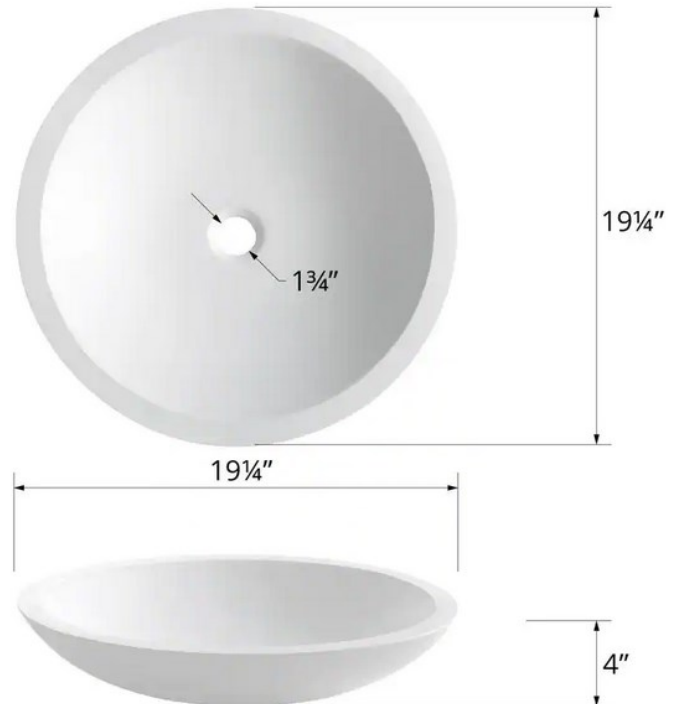

Karran Quattro Matte sinks are designed with grace and flair combined, creating sinks that are truly eye-catching. They are produced from a 100% acrylic solid surface. All models are available in our crisp white finish. They feature a matte surface that is easy to clean and care for, and disguises scuffs and scratches to the surface. Consider them the perfect choice for any residential or commercial bathroom project. All Quattro Matte sinks are designed to be vessel mounted above the countertop, allowing for more storage space in the cabinet below. Pair your Quattro Matte sink with a Karran bathroom faucet. Select a taller faucet for all vessel sink installations.

Series:	Quattro Matte Collection
Material:	Solid surface acrylic
Installation Type:	Vessel mount
Configuration / Style:	Vanity bowl
Finish:	Matte finish
Overall dimensions:	19-1/4" x 19-1/4" x 4"
Drain size:	1-3/4"
Min. cabinet size:	21"
Template included:	No
Clips included:	No
Accessories included:	No
Colors available:	White