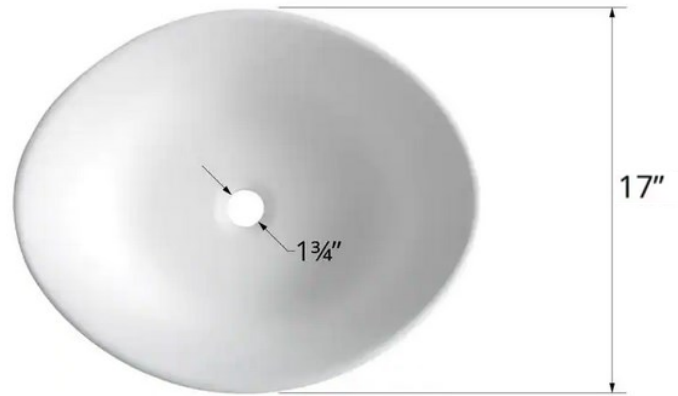

Karran Quattro Matte sinks are designed with grace and flair combined, creating sinks that are truly eye-catching. They are produced from a 100% acrylic solid surface. All models are available in our crisp white finish. They feature a matte surface that is easy to clean and care for, and disguises scuffs and scratches to the surface. Consider them the perfect choice for any residential or commercial bathroom project. All Quattro Matte sinks are designed to be vessel mounted above the countertop, allowing for more storage space in the cabinet below. Pair your Quattro Matte sink with a Karran bathroom faucet. Select a taller faucet for all vessel sink installations.

<b>Series:</b>	Quattro Matte Collection
<b>Material:</b>	Solid surface acrylic
<b>Installation Type:</b>	Vessel mount
<b>Configuration / Style:</b>	Vanity bowl
<b>Finish:</b>	Matte finish
<b>Overall dimensions:</b>	20-5/8" x 17" x 7"
<b>Drain size:</b>	1-3/4"
<b>Min. cabinet size:</b>	21"
<b>Template included:</b>	No
<b>Clips included:</b>	No
<b>Accessories included:</b>	No
<b>Colors available:</b>	White