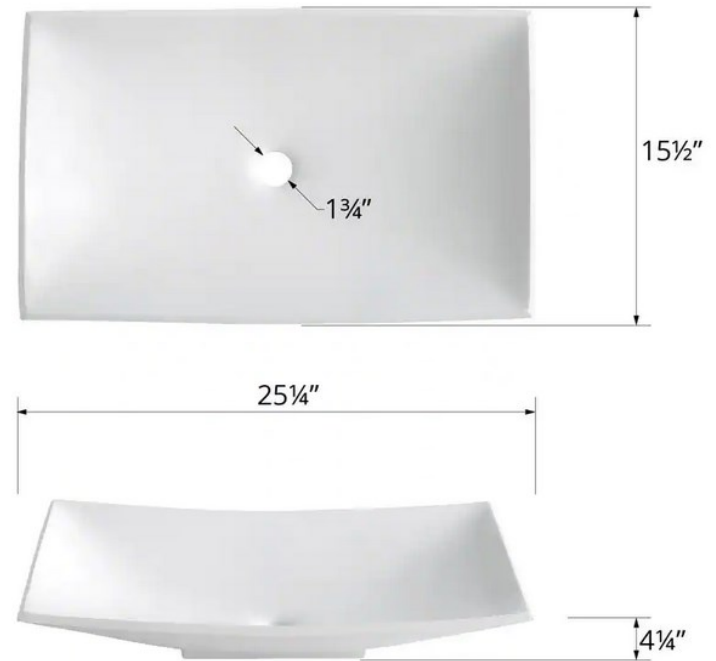

Karran Quattro Matte sinks are designed with grace and flair combined, creating sinks that are truly eye-catching. They are produced from a 100% acrylic solid surface. All models are available in our crisp white finish. They feature a matte surface that is easy to clean and care for, and disguises scuffs and scratches to the surface. Consider them the perfect choice for any residential or commercial bathroom project. All Quattro Matte sinks are designed to be vessel mounted above the countertop, allowing for more storage space in the cabinet below. Pair your Quattro Matte sink with a Karran bathroom faucet. Select a taller faucet for all vessel sink installations.

Series:	Quattro Matte Collection
Material:	Solid surface acrylic
Installation Type:	Vessel mount
Configuration / Style:	Vanity bowl
Finish:	Matte finish
Overall dimensions:	25-1/4" x 15-1/2" x 4-1/4"
Drain size:	1-3/4"
Min. cabinet size:	27"
Template included:	No
Clips included:	No
Accessories included:	No
Colors available:	White

OPTIONAL ACCESSORIES

- PU25C [Chrome]
- PU25MB [Matte black]
- PU25SS [Stainless steel]

We reserve the right to update product specifications without notice. Please visit karran.com for the most current specification sheets. All dimensions are accurate to 1/4". REV 05-2022