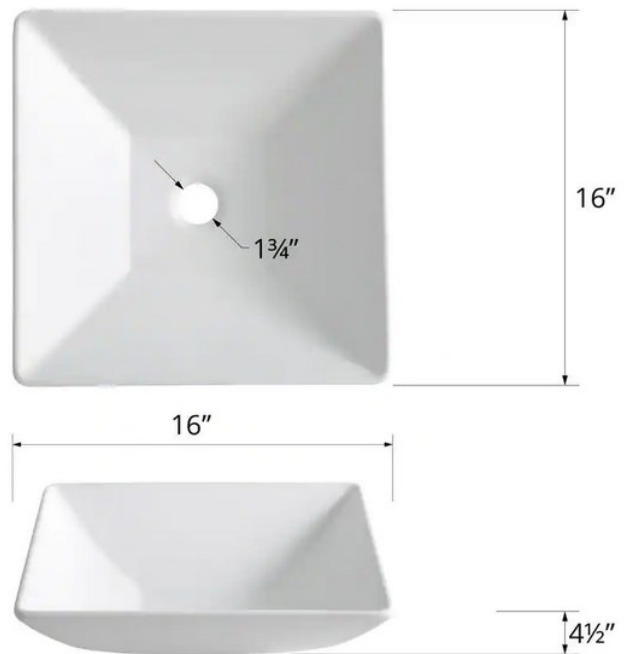

Karran Quattro Matte sinks are designed with grace and flair combined, creating sinks that are truly eye-catching. They are produced from a 100% acrylic solid surface. All models are available in our crisp white finish. They feature a matte surface that is easy to clean and care for, and disguises scuffs and scratches to the surface. Consider them the perfect choice for any residential or commercial bathroom project. All Quattro Matte sinks are designed to be vessel mounted above the countertop, allowing for more storage space in the cabinet below. Pair your Quattro Matte sink with a Karran bathroom faucet. Select a taller faucet for all vessel sink installations.

Series:	Quattro Matte Collection
Material:	Solid surface acrylic
Installation Type:	Vessel mount
Configuration / Style:	Vanity bowl
Finish:	Matte finish
Overall dimensions:	16" x 16" x 4-1/2"
Drain size:	1-3/4"
Min. cabinet size:	18"
Template included:	No
Clips included:	No
Accessories included:	No
Colors available:	White

OPTIONAL ACCESSORIES

- PU25C [Chrome]
- PU25MB [Matte black]
- PU25SS [Stainless steel]

We reserve the right to update product specifications without notice. Please visit karran.com for the most current specification sheets. All dimensions are accurate to 1/4". REV 05-2022