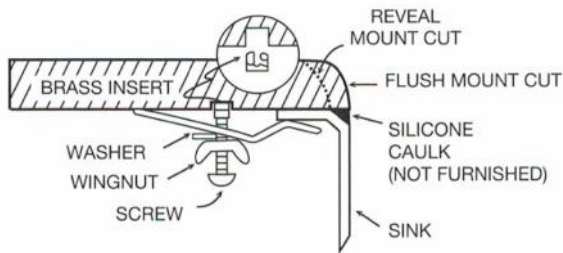

Sinks are listed with IAPMO and meet the requirements of the Uniform Plumbing Code, International Plumbing Code and the National Plumbing Code of Canada.