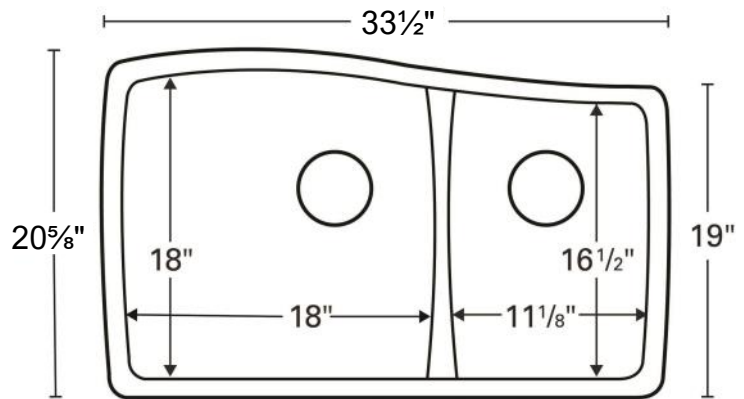

OPTIONAL ACCESSORIES

MODELS	COLOR	STRAINER	FLANGE
• QU-721-WH	White	QBSWH	QDFWH
• QU-721-BI	Bisque	QBSBI	QDFBI
• QU-721-BL	Black	QBSBL	QDFBL
• QU-721-BR	Brown	QBSBR	QDFBR
• QU-721-CN	Concrete	QBSCN	QDFCN
• QU-721-GR	Grey	QBSGR	QDFGR

We reserve the right to update product specifications without notice. Please visit karran.com for the most current specification sheets. All dimensions are accurate to 1/4". REV 5-2022

PROJECT INFORMATION

PROJECT: _____

CONTACT: _____

DATE: _____

NOTES: _____

_____

_____

APPROVAL: