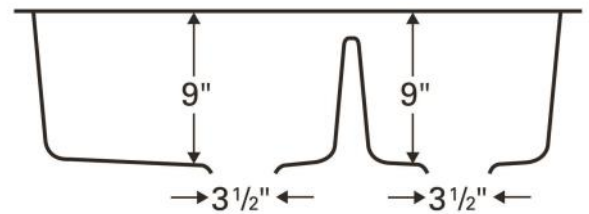

OPTIONAL ACCESSORIES

MODELS	COLOR	STRAINER	FLANGE
• QU-721-WH	White	QBSWH	QDFWH
• QU-721-BI	Bisque	QBSBI	QDFBI
• QU-721-BL	Black	QBSBL	QDFBL
• QU-721-BR	Brown	QBSBR	QDFBR
• QU-721-CN	Concrete	QBSCN	QDFCN
• QU-721-GR	Grey	QBSGR	QDFGR

We reserve the right to update product specifications without notice. Please visit karran.com for the most current specification sheets. All dimensions are accurate to 1/4". REV 5-2022

PROJECT INFORMATION

PROJECT: _____

CONTACT: _____

DATE: _____

NOTES: _____

_____

_____

APPROVAL: