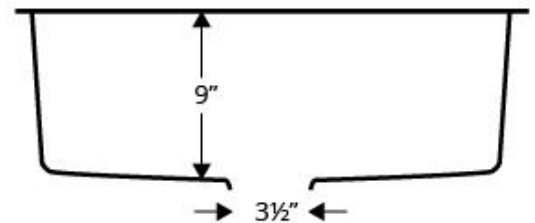

Sinks are listed with IAPMO and meet the requirements of the Uniform Plumbing Code, International Plumbing Code and the National Plumbing Code of Canada.