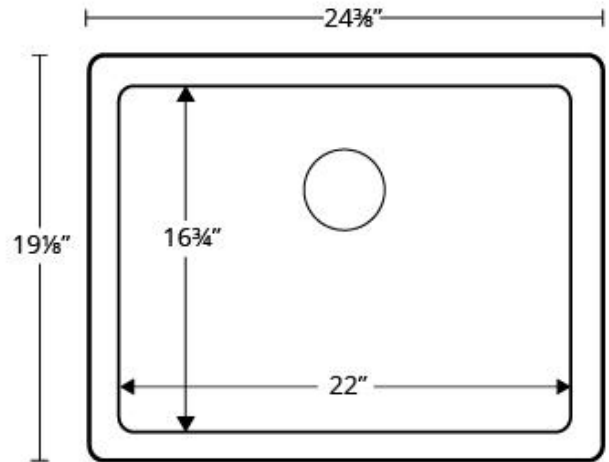

Sinks are listed with IAPMO and meet the requirements of the Uniform Plumbing Code, International Plumbing Code and the National Plumbing Code of Canada.