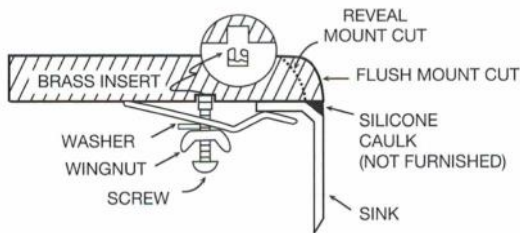

INSTALLATION METHOD

PROJECT INFORMATION

PROJECT: _____

CONTACT: _____

DATE: _____

NOTES: _____

_____

_____

APPROVAL:

OPTIONAL ACCESSORIES

MODELS	COLOR	STRAINER	FLANGE
• QU-820-WH	White	QBSWH	QDFWH
• QU-820-BI	Bisque	QBSBI	QDFBI
• QU-820-BL	Black	QBSBL	QDFBL
• QU-820-BR	Brown	QBSBR	QDFBR
• QU-820-CN	Concrete	QBSCN	QDFCN
• QU-820-GR	Grey	QBSGR	QDFGR

We reserve the right to update product specifications without notice. Please visit karran.com for the most current specification sheets. All dimensions are accurate to 1/4". REV 05-2022