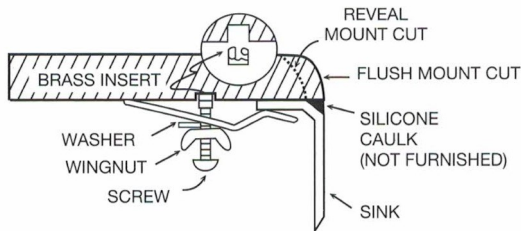

INSTALLATION PROFILE

PROJECT INFORMATION

PROJECT: _____

CONTACT: _____

DATE: _____

NOTES: _____

_____

_____

APPROVAL:

OPTIONAL ACCESSORIES

- Stainless steel basket strainer [L-2]
- Stainless steel disposal flange [L-2DF]

We reserve the right to update product specifications without notice. Please visit karran.com for the most current specification sheets. All dimensions are accurate to 1/4". REV 05-2022