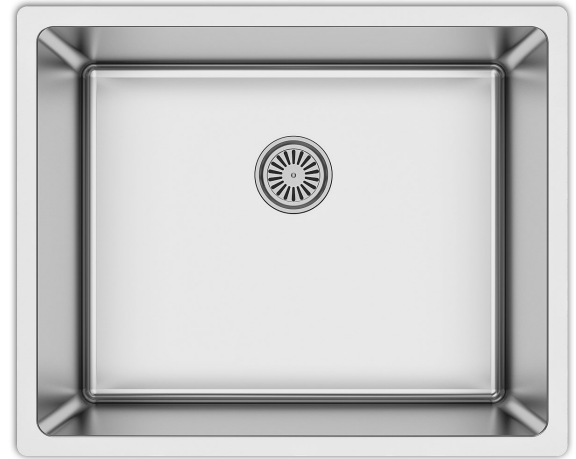

Karran Select Series stainless steel kitchen sinks are manufactured from durable 16 gauge stainless steel that makes them tough and resilient to even the toughest daily tasks. Each sink is finished with an elegant, durable soft satin brushed finish that resists and disguises surface scratches. Designed to be undermounted in all types of solid surface, granite and quartz countertops. This sink comes complete with basket strainer and bottom grid.

Series:	Select Series
Material:	16 Gauge, Type 304 stainless steel
Installation Type:	Undermount
Configuration / Style:	Single bowl
Finish:	Soft satin brushed finish
Overall dimensions:	21-1/4" x 17-1/4"
Inside dimensions:	19-3/4" x 15-3/4" x 8-1/4"
Drain size:	3-1/2"
Min. cabinet size:	24"
Template included:	Yes
Clips included:	Yes
Accessories included:	Bottom grid and basket strainer