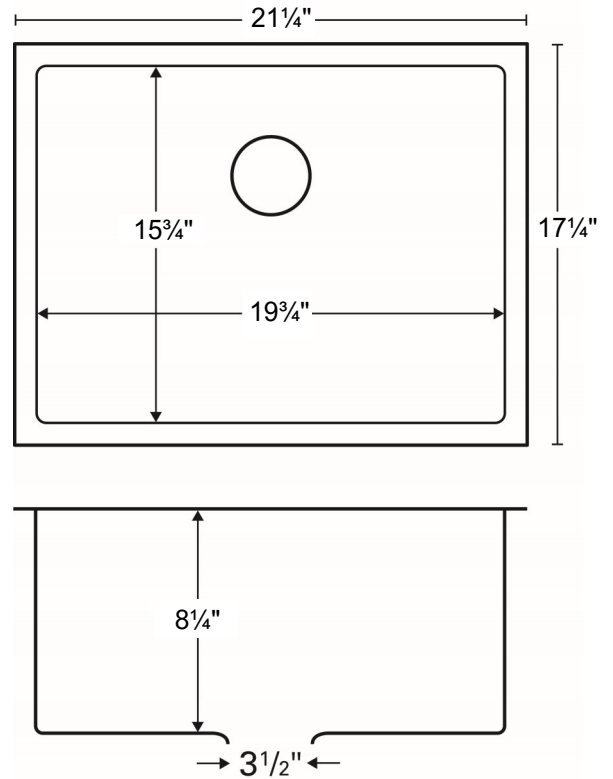

Series:	Select Series
Material:	16 Gauge, Type 304 stainless steel
Installation Type:	Undermount
Configuration / Style:	Single bowl
Finish:	Soft satin brushed finish
Overall dimensions:	21-1/4" x 17-1/4"
Inside dimensions:	19-3/4" x 15-3/4" x 8-1/4"
Drain size:	3-1/2"
Min. cabinet size:	24"
Template included:	Yes
Clips included:	Yes
Accessories included:	Bottom grid and basket strainer

- Stainless steel basket strainer [L-2]
- Stainless steel disposal flange [L-2DF]

We reserve the right to update product specifications without notice. Please visit karran.com for the most current specification sheets. All dimensions are accurate to 1/4". REV 05-2022