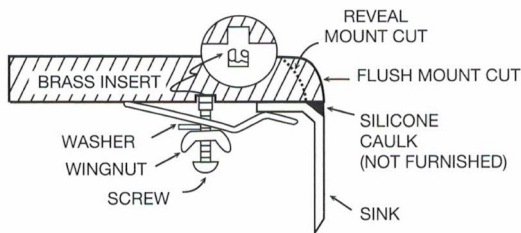

INSTALLATION PROFILE

PROJECT INFORMATION

PROJECT: _____

CONTACT: _____

DATE: _____

NOTES: _____

_____

_____

APPROVAL:

OPTIONAL ACCESSORIES

- Stainless steel basket strainer [L-2]
- Stainless steel disposal flange [L-2DF]

We reserve the right to update product specifications without notice. Please visit karran.com for the most current specification sheets. All dimensions are accurate to 1/4". REV 05-2022