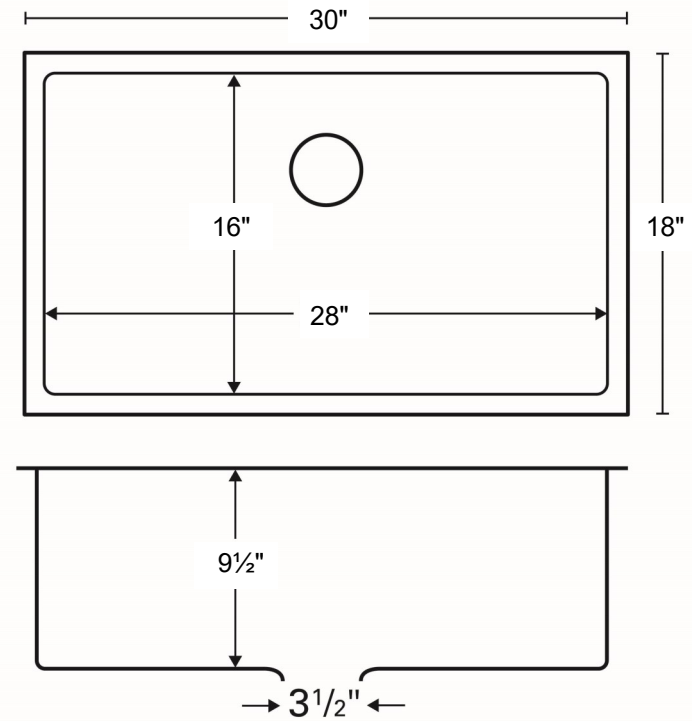

Series:	Select Series
Material:	16 Gauge, Type 304 stainless steel
Installation Type:	Undermount
Configuration / Style:	Large single bowl
Finish:	Soft satin brushed finish
Overall dimensions:	30" x 18"
Inside dimensions:	28" x 16" x 9-1/2"
Drain size:	3-1/2"
Min. cabinet size:	33"
Template included:	Yes
Clips included:	Yes
Accessories included:	Bottom grid and basket strainer

- Stainless steel basket strainer [L-2]
- Stainless steel disposal flange [L-2DF]

We reserve the right to update product specifications without notice. Please visit karran.com for the most current specification sheets. All dimensions are accurate to 1/4". REV 05-2022