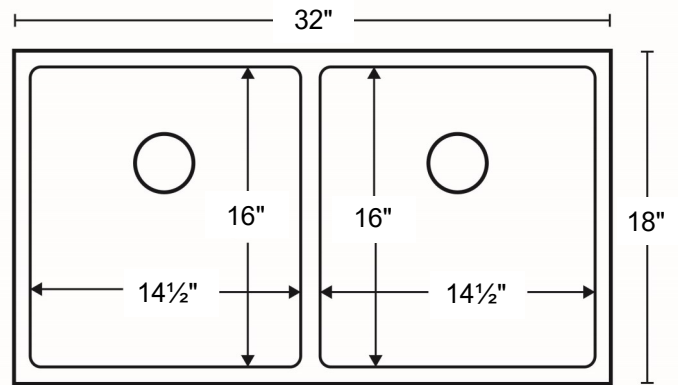

| | |
|-------------------------------|------------------------------------|
| Series: | Select Series |
| Material: | 16 Gauge, Type 304 stainless steel |
| Installation Type: | Undermount |
| Configuration / Style: | Double equal bowl |
| Finish: | Soft satin brushed finish |
| Overall dimensions: | 32" x 18" |
| Left Bowl dimensions: | 14-1/2" x 16" x 9-1/2" |
| Right Bowl dimensions: | 14-1/2" x 16" x 9-1/2" |
| Drain size: | 3-1/2" |
| Min. cabinet size: | 36" |
| Template included: | Yes |
| Clips included: | Yes |
| Accessories included: | Bottom grids and basket strainers |

- Stainless steel basket strainers [L-2]
- Stainless steel disposal flanges [L-2DF]

We reserve the right to update product specifications without notice. Please visit karran.com for the most current specification sheets. All dimensions are accurate to 1/4". REV 05-2022