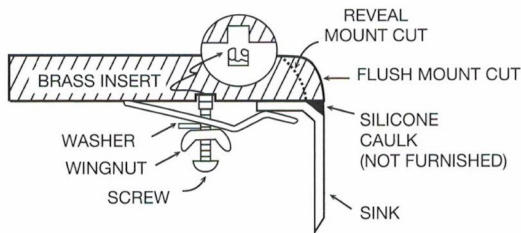

INSTALLATION PROFILE

PROJECT INFORMATION

PROJECT: _____

CONTACT: _____

DATE: _____

NOTES: _____

_____

_____

APPROVAL:

OPTIONAL ACCESSORIES

- Stainless steel basket strainers [L-2]
- Stainless steel disposal flanges [L-2DF]

We reserve the right to update product specifications without notice. Please visit karran.com for the most current specification sheets. All dimensions are accurate to 1/4". REV 05-2022