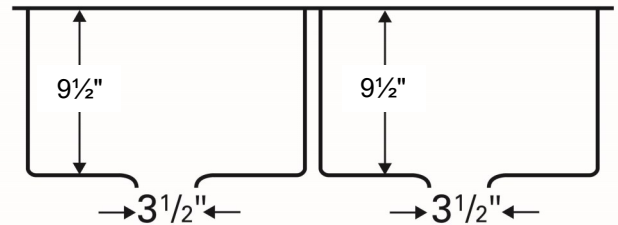

| | |
|-------------------------------|------------------------------------|
| Series: | Select Series |
| Material: | 16 Gauge, Type 304 stainless steel |
| Installation Type: | Undermount |
| Configuration / Style: | Double equal bowl |
| Finish: | Soft satin brushed finish |
| Overall dimensions: | 32" x 18" |
| Left Bowl dimensions: | 14-1/2" x 16" x 9-1/2" |
| Right Bowl dimensions: | 14-1/2" x 16" x 9-1/2" |
| Drain size: | 3-1/2" |
| Min. cabinet size: | 36" |
| Template included: | Yes |
| Clips included: | Yes |
| Accessories included: | Bottom grids and basket strainers |