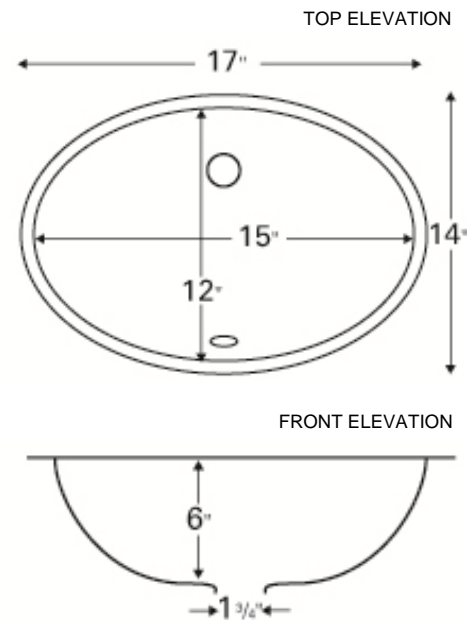

Features and Specifications:

- Single bowl oval vanity sink.
- 17" x 14" x 6".
- Manufactured from double glazed vitreous china.
- Sink surface has a high gloss finish.
- Flat unglazed rim for better mounting adhesion.
- Can only be installed in new countertops.
- Undermount installation required. May not be top mounted.
- This sink may be undermounted to all solid surface and stone products. Can be mounted flush or with a negative reveal.
- Cannot be undermounted to laminate.
- Digital templates for CNC machines are available at www.karran.com.
- Drain shown not included with sink.
- Country of Manufacture: China .
- Colors available: White, Bisque, Black.

ALL DIMENSIONS ACCURATE TO 1/4"