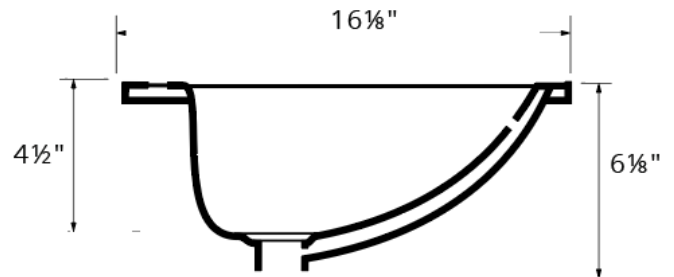

<b>Series:</b>	Valera Collection
<b>Material:</b>	Double-glazed vitreous china
<b>Installation Type:</b>	Top mount
<b>Configuration / Style:</b>	Single bowl
<b>Finish:</b>	Gloss finish
<b>Overall dimensions:</b>	20-3/8" x 16-1/8" x 6-1/8"
<b>Bowl dimensions:</b>	17" x 10-1/2" x 4-1/2"
<b>Drain size:</b>	1-3/4"
<b>Min. cabinet size:</b>	24"
<b>Template included:</b>	No
<b>Clips included:</b>	No
<b>Accessories included:</b>	No
<b>Colors available:</b>	White