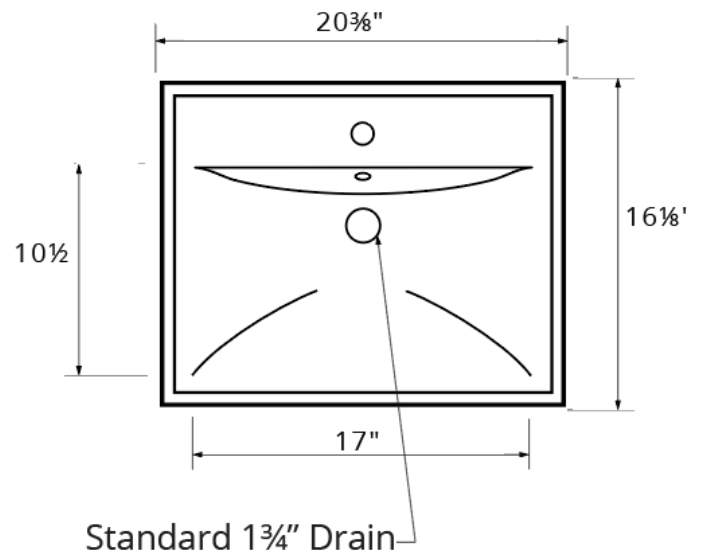

Karran's Valera Collection comprises a wide array of elegant models that include undermount sinks, top mount sinks and vessel sinks. These vitreous china bathroom sinks feature a durable double-glazed, high gloss finish that is both stain, scratch and scuff resistant. All models in the Valera Collection are available in crisp white finish that is easy to clean and care for. Consider them the perfect choice for any residential or commercial bathroom project. Pair your Valera sink with a Karran bathroom faucet. Shorter faucets are suitable for undermount and top mount sinks. Select a taller faucet for all vessel sink installations.

<b>Series:</b>	Valera Collection
<b>Material:</b>	Double-glazed vitreous china
<b>Installation Type:</b>	Top mount
<b>Configuration / Style:</b>	Single bowl
<b>Finish:</b>	Gloss finish
<b>Overall dimensions:</b>	20-3/8" x 16-1/8" x 6-1/8"
<b>Bowl dimensions:</b>	17" x 10-1/2" x 4-1/2"
<b>Drain size:</b>	1-3/4"
<b>Min. cabinet size:</b>	24"
<b>Template included:</b>	No
<b>Clips included:</b>	No
<b>Accessories included:</b>	No
<b>Colors available:</b>	White

**RECOMMENDED TOOLING FOR INSTALLATION**

- 100% Clear silicone
- Adjustable wrench

**OPTIONAL ACCESSORIES**

- PUOF25C [Chrome]
- PUOF25MB [Matte black]
- PUOF25SS [Stainless steel]

We reserve the right to update product specifications without notice. Please visit [karran.com](http://karran.com) for the most current specification sheets. All dimensions are accurate to 1/4". REV 05-2022