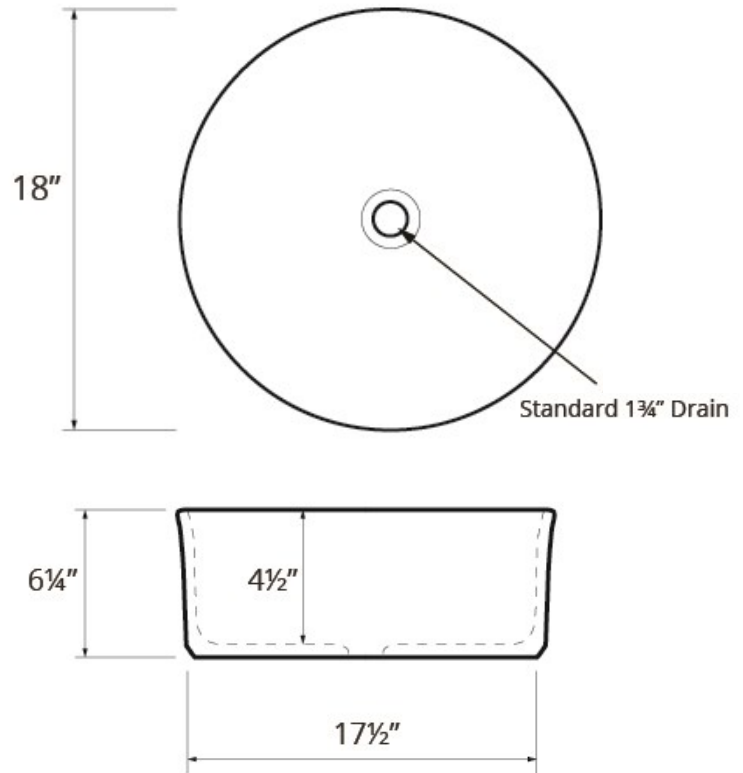

Karran's Valera Collection comprises a wide array of elegant models that include undermount sinks, top mount sinks and vessel sinks. These vitreous china bathroom sinks feature a durable double-glazed, high gloss finish that is both stain, scratch and scuff resistant. All models in the Valera Collection are available in crisp white finish that is easy to clean and care for. Consider them the perfect choice for any residential or commercial bathroom project. Pair your Valera sink with a Karran bathroom faucet. Shorter faucets are suitable for undermount and top mount sinks. Select a taller faucet for all vessel sink installations.

Series:	Valera Collection
Material:	Double-glazed vitreous china
Installation Type:	Vessel mount
Configuration / Style:	Single bowl
Finish:	Gloss finish
Overall dimensions:	18" x 18" x 6-1/4"
Bowl dimensions:	16" x 16" x 4-1/2"
Drain size:	1-3/4"
Min. cabinet size:	21"
Template included:	No
Clips included:	No
Accessories included:	No
Colors available:	White

OPTIONAL ACCESSORIES

- PU25C [Chrome]
- PU25MB [Matte black]
- PU25SS [Stainless steel]

We reserve the right to update product specifications without notice. Please visit karran.com for the most current specification sheets. All dimensions are accurate to 1/4". REV 05-2022