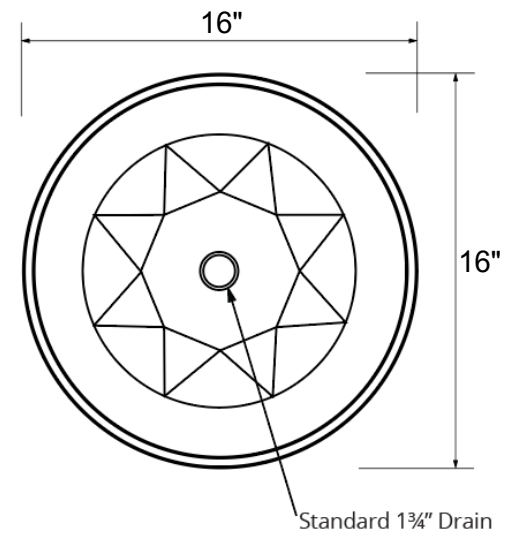

Karran's Valera Collection comprises a wide array of elegant models that include undermount sinks, top mount sinks and vessel sinks. These vitreous china bathroom sinks feature a durable double-glazed, high gloss finish that is both stain, scratch and scuff resistant. All models in the Valera Collection are available in crisp white finish that is easy to clean and care for. Consider them the perfect choice for any residential or commercial bathroom project. Pair your Valera sink with a Karran bathroom faucet. Shorter faucets are suitable for undermount and top mount sinks. Select a taller faucet for all vessel sink installations.

<b>Series:</b>	Valera Collection
<b>Material:</b>	Double-glazed vitreous china
<b>Installation Type:</b>	Vessel mount
<b>Configuration / Style:</b>	Single bowl
<b>Finish:</b>	Gloss finish
<b>Overall dimensions:</b>	16" x 16" x 5-1/2"
<b>Bowl dimensions:</b>	14" x 14" x 4-1/2"
<b>Drain size:</b>	1-3/4"
<b>Min. cabinet size:</b>	18"
<b>Template included:</b>	No
<b>Clips included:</b>	No
<b>Accessories included:</b>	No
<b>Colors available:</b>	White

**RECOMMENDED TOOLING FOR INSTALLATION**

- 100% Clear silicone
- Adjustable wrench

**OPTIONAL ACCESSORIES**

- PU25C [Chrome]
- PU25MB [Matte black]
- PU25SS [Stainless steel]

We reserve the right to update product specifications without notice. Please visit [karran.com](http://karran.com) for the most current specification sheets. All dimensions are accurate to 1/4". REV 05-2022