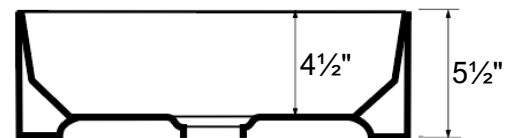

<b>Series:</b>	Valera Collection
<b>Material:</b>	Double-glazed vitreous china
<b>Installation Type:</b>	Vessel mount
<b>Configuration / Style:</b>	Single bowl
<b>Finish:</b>	Gloss finish
<b>Overall dimensions:</b>	16" x 16" x 5-1/2"
<b>Bowl dimensions:</b>	14" x 14" x 4-1/2"
<b>Drain size:</b>	1-3/4"
<b>Min. cabinet size:</b>	18"
<b>Template included:</b>	No
<b>Clips included:</b>	No
<b>Accessories included:</b>	No
<b>Colors available:</b>	White