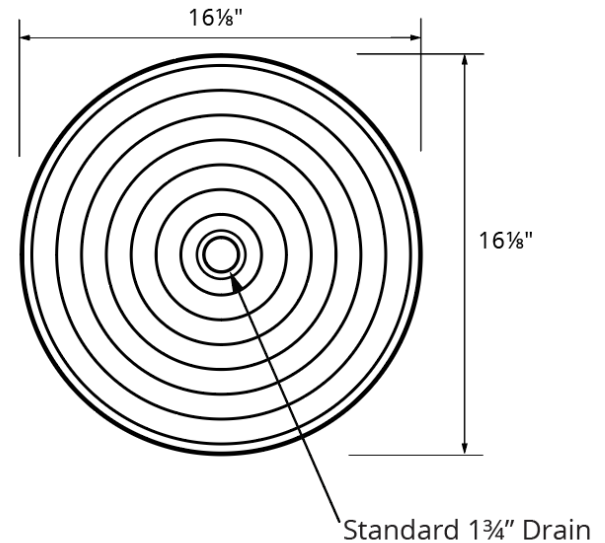

Karran's Valera Collection comprises a wide array of elegant models that include undermount sinks, top mount sinks and vessel sinks. These vitreous china bathroom sinks feature a durable double-glazed, high gloss finish that is both stain, scratch and scuff resistant. All models in the Valera Collection are available in crisp white finish that is easy to clean and care for. Consider them the perfect choice for any residential or commercial bathroom project. Pair your Valera sink with a Karran bathroom faucet. Shorter faucets are suitable for undermount and top mount sinks. Select a taller faucet for all vessel sink installations.

Series:	Valera Collection
Material:	Double-glazed vitreous china
Installation Type:	Vessel mount
Configuration / Style:	Single bowl
Finish:	Gloss finish
Overall dimensions:	16-1/8" x 16-1/8" x 5-1/4"
Bowl dimensions:	15" x 15" x 4-1/4"
Drain size:	1-3/4"
Min. cabinet size:	18"
Template included:	No
Clips included:	No
Accessories included:	No
Colors available:	White

We reserve the right to update product specifications without notice. Please visit karran.com for the most current specification sheets. All dimensions are accurate to 1/4". REV 05-2022