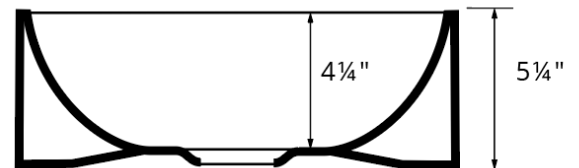

Series:	Valera Collection
Material:	Double-glazed vitreous china
Installation Type:	Vessel mount
Configuration / Style:	Single bowl
Finish:	Gloss finish
Overall dimensions:	16-1/8" x 16-1/8" x 5-1/4"
Bowl dimensions:	15" x 15" x 4-1/4"
Drain size:	1-3/4"
Min. cabinet size:	18"
Template included:	No
Clips included:	No
Accessories included:	No
Colors available:	White