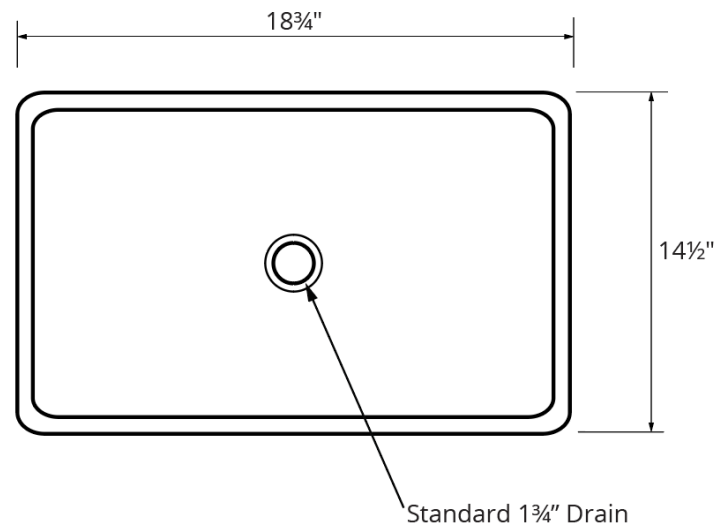

Karran's Valera Collection comprises a wide array of elegant models that include undermount sinks, top mount sinks and vessel sinks. These vitreous china bathroom sinks feature a durable double-glazed, high gloss finish that is both stain, scratch and scuff resistant. All models in the Valera Collection are available in crisp white finish that is easy to clean and care for. Consider them the perfect choice for any residential or commercial bathroom project. Pair your Valera sink with a Karran bathroom faucet. Shorter faucets are suitable for undermount and top mount sinks. Select a taller faucet for all vessel sink installations.

<b>Series:</b>	Valera Collection
<b>Material:</b>	Double-glazed vitreous china
<b>Installation Type:</b>	Vessel mount
<b>Configuration / Style:</b>	Single bowl
<b>Finish:</b>	Gloss finish
<b>Overall dimensions:</b>	18-3/4" x 14-1/2" x 5-1/8"
<b>Bowl dimensions:</b>	17-1/2" x 13-1/4" x 4-1/4"
<b>Drain size:</b>	1-3/4"
<b>Min. cabinet size:</b>	21"
<b>Template included:</b>	No
<b>Clips included:</b>	No
<b>Accessories included:</b>	No
<b>Colors available:</b>	White

**RECOMMENDED TOOLING FOR INSTALLATION**

- 100% Clear silicone
- Adjustable wrench

**OPTIONAL ACCESSORIES**

- PU25C [Chrome]
- PU25MB [Matte black]
- PU25SS [Stainless steel]

We reserve the right to update product specifications without notice. Please visit [karran.com](http://karran.com) for the most current specification sheets. All dimensions are accurate to 1/4". REV 05-2022