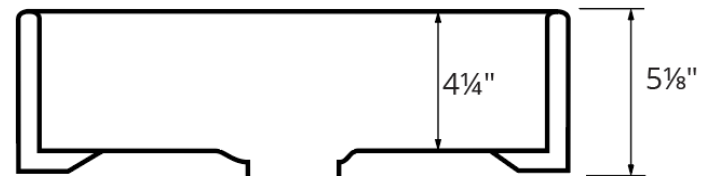

Karran's Valera Collection comprises a wide array of elegant models that include undermount sinks, top mount sinks and vessel sinks. These vitreous china bathroom sinks feature a durable double-glazed, high gloss finish that is both stain, scratch and scuff resistant. All models in the Valera Collection are available in crisp white finish that is easy to clean and care for. Consider them the perfect choice for any residential or commercial bathroom project. Pair your Valera sink with a Karran bathroom faucet. Shorter faucets are suitable for undermount and top mount sinks. Select a taller faucet for all vessel sink installations.

<b>Series:</b>	Valera Collection
<b>Material:</b>	Double-glazed vitreous china
<b>Installation Type:</b>	Vessel mount
<b>Configuration / Style:</b>	Single bowl
<b>Finish:</b>	Gloss finish
<b>Overall dimensions:</b>	18-3/4" x 14-1/2" x 5-1/8"
<b>Bowl dimensions:</b>	17-1/2" x 13-1/4" x 4-1/4"
<b>Drain size:</b>	1-3/4"
<b>Min. cabinet size:</b>	21"
<b>Template included:</b>	No
<b>Clips included:</b>	No
<b>Accessories included:</b>	No
<b>Colors available:</b>	White